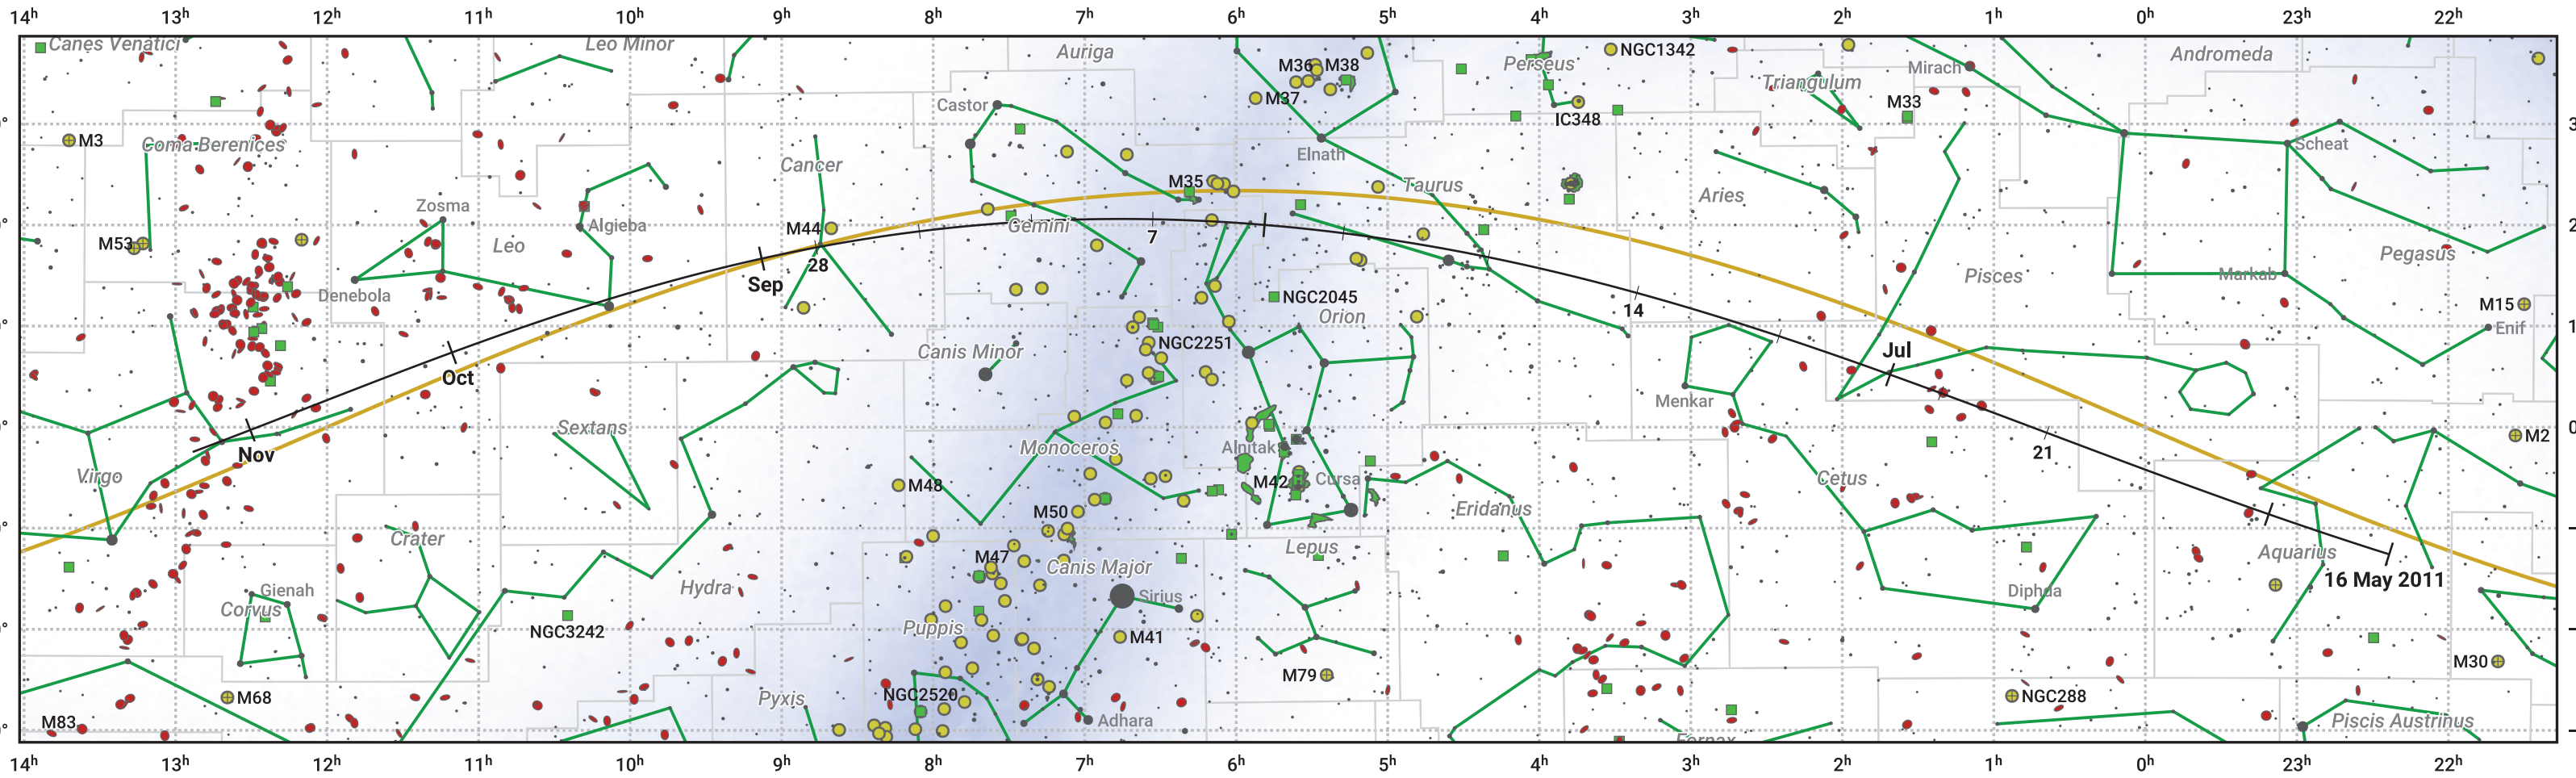

# The path of 45P/Honda-Mrkos-Pajdusakova starting on 16 May 2011

© Dominic Ford 2011–2024. Date markers placed at midnight UTC. Downloaded from <https://in-the-sky.org>

Magnitude scale: ● 6.0 ● 5.0 ● 4.0 ● 3.0 ● 2.0 ● 1.0 ● 0.0 ● -1.0 ● -2.0

— Ecliptic Plane

● Galaxy    ■ Bright nebula    ● Open cluster    ⊕ Globular cluster

Date	Mag
2011 May 30	14.2
2011 Jun 11	13.1
2011 Jun 22	12.1
2011 Jul 1	11.2
2011 Jul 3	11.0
2011 Jul 14	10.0
2011 Jul 27	8.9
2011 Sep 1	9.2
2011 Sep 8	10.0
2011 Sep 17	11.1
2011 Sep 26	12.1
2011 Oct 7	13.1
2011 Oct 20	14.2
2011 Nov 1	15.0
2011 Nov 5	15.2