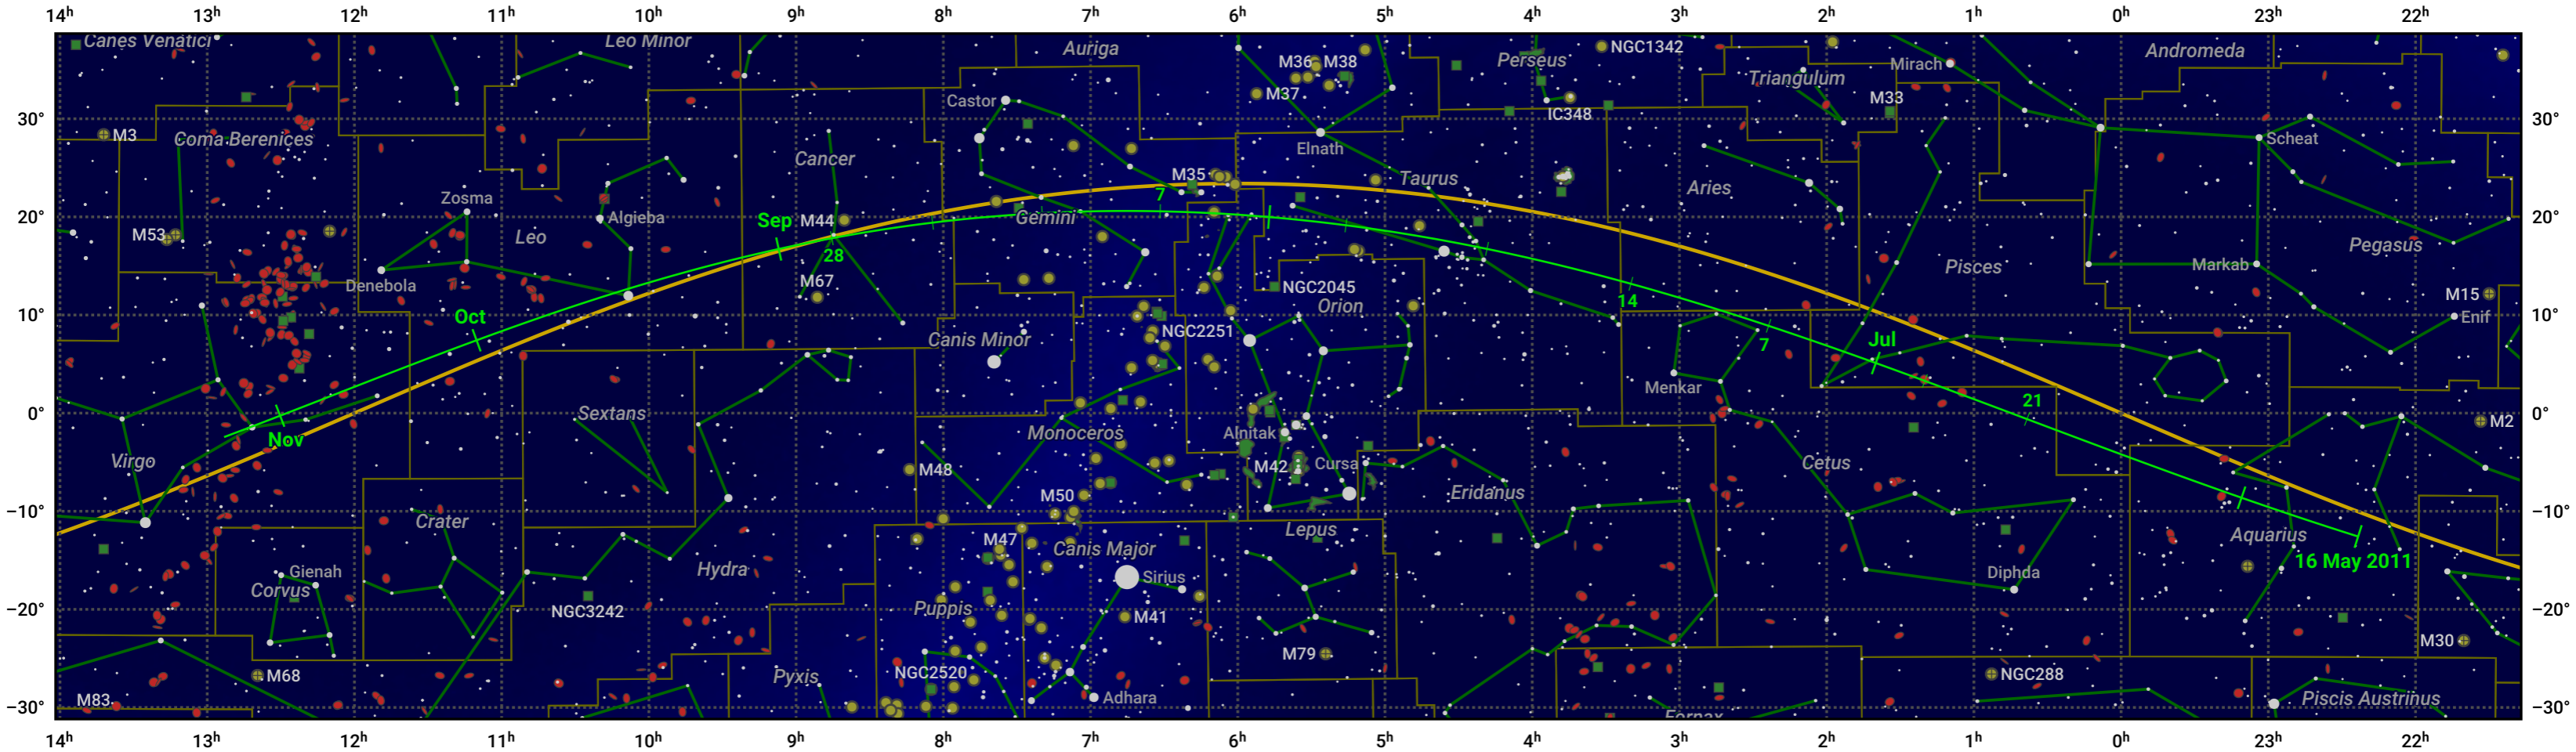

# The path of 45P/Honda-Mrkos-Pajdusakova starting on 16 May 2011

© Dominic Ford 2011–2024. Date markers placed at midnight UTC. Downloaded from <https://in-the-sky.org>

Magnitude scale:  -6.0  -5.0  -4.0  -3.0  -2.0  -1.0  -2.0

— Ecliptic Plane

■ Galaxy ■ Bright nebula ● Open cluster ⊕ Globular cluster

Date	Mag
2011 May 30	14.2
2011 Jun 11	13.1
2011 Jun 22	12.1
2011 Jul 1	11.2
2011 Jul 3	11.0
2011 Jul 14	10.0
2011 Jul 27	9.0
2011 Sep 1	9.2
2011 Sep 9	10.1
2011 Sep 18	11.1
2011 Sep 28	12.2
2011 Oct 9	13.3
2011 Oct 22	14.3
2011 Nov 1	15.0
2011 Nov 7	15.3