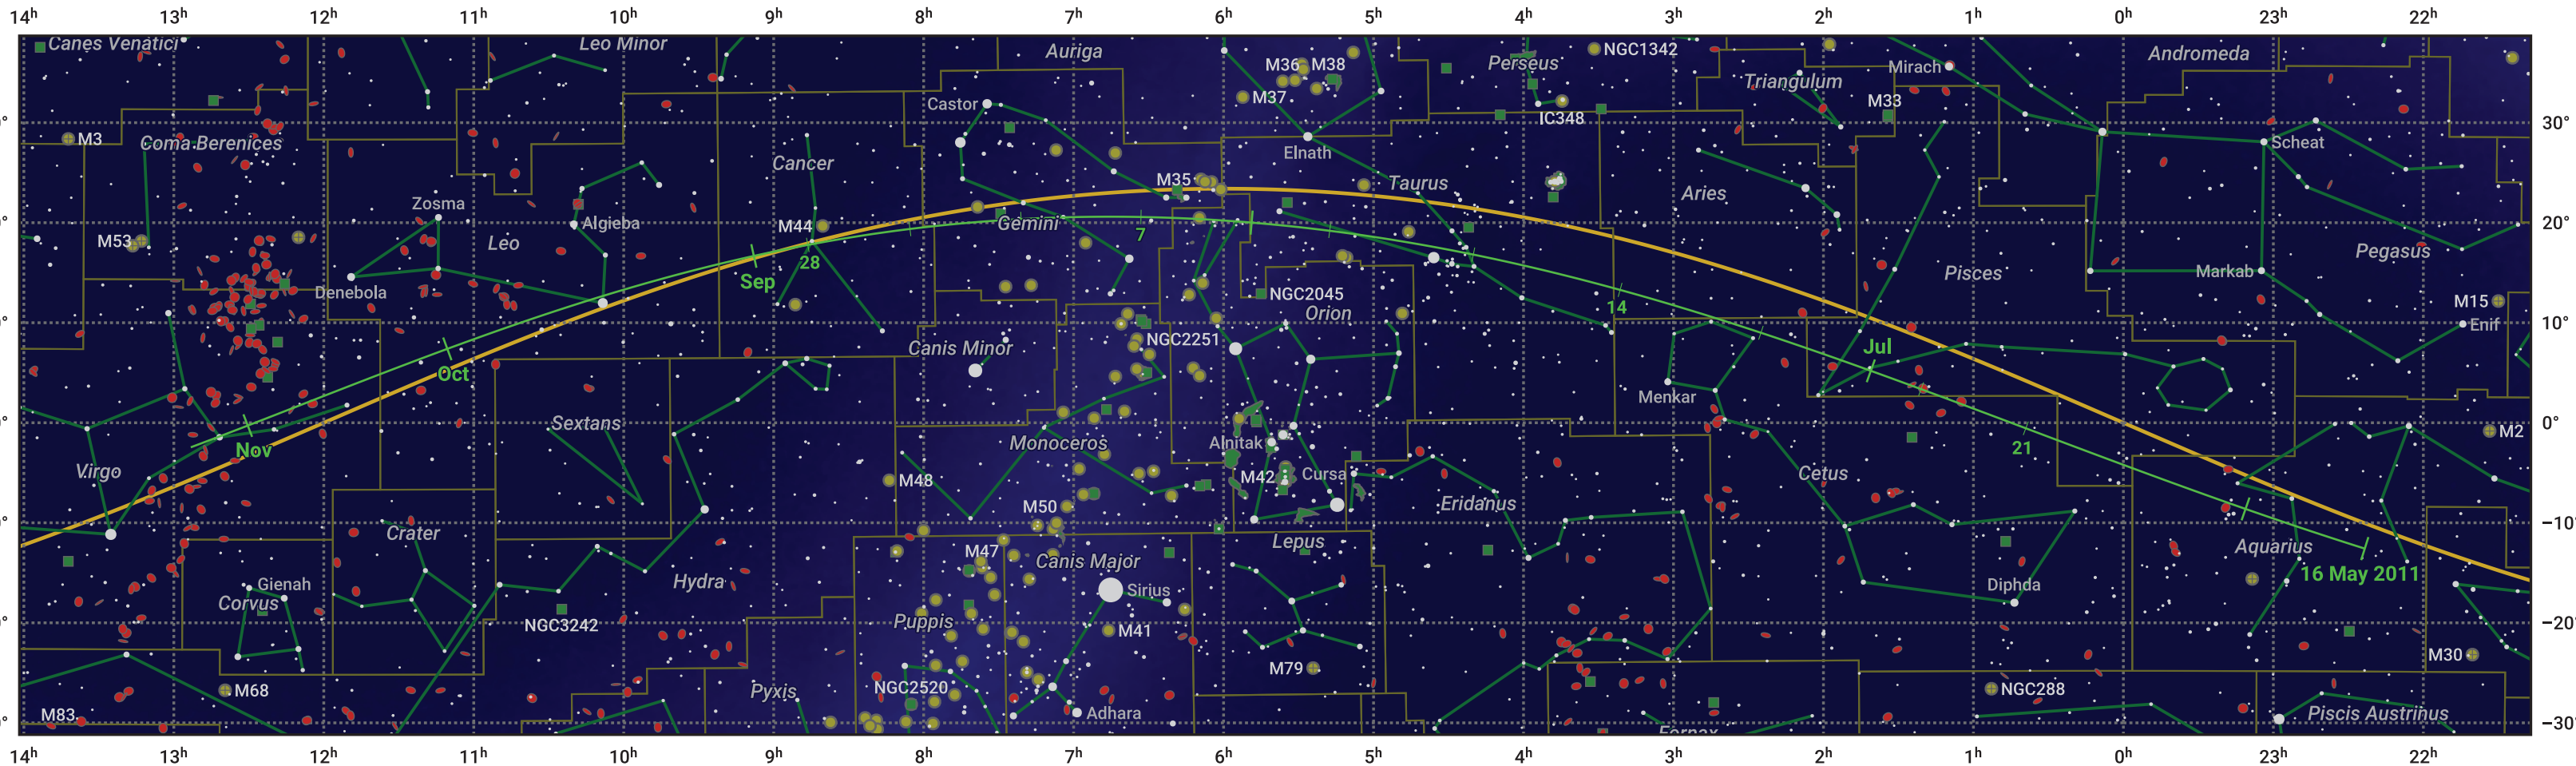

The path of 45P/Honda-Mrkos-Pajdusakova starting on 16 May 2011

© Dominic Ford 2011–2024. Date markers placed at midnight UTC. Downloaded from <https://in-the-sky.org>

Magnitude scale: · 6.0 · 5.0 · 4.0 · 3.0 · 2.0 · 1.0 ● 0.0 ● -1.0 ● -2.0

— Ecliptic Plane

● Galaxy ■ Bright nebula ● Open cluster ● Globular cluster

Date	Mag
2011 May 30	14.2
2011 Jun 11	13.1
2011 Jun 22	12.1
2011 Jul 1	11.2
2011 Jul 3	11.0
2011 Jul 14	10.0
2011 Jul 27	8.9
2011 Sep 1	9.2
2011 Sep 8	10.0
2011 Sep 17	11.1
2011 Sep 26	12.1
2011 Oct 7	13.1
2011 Oct 20	14.2
2011 Nov 1	15.0
2011 Nov 5	15.2