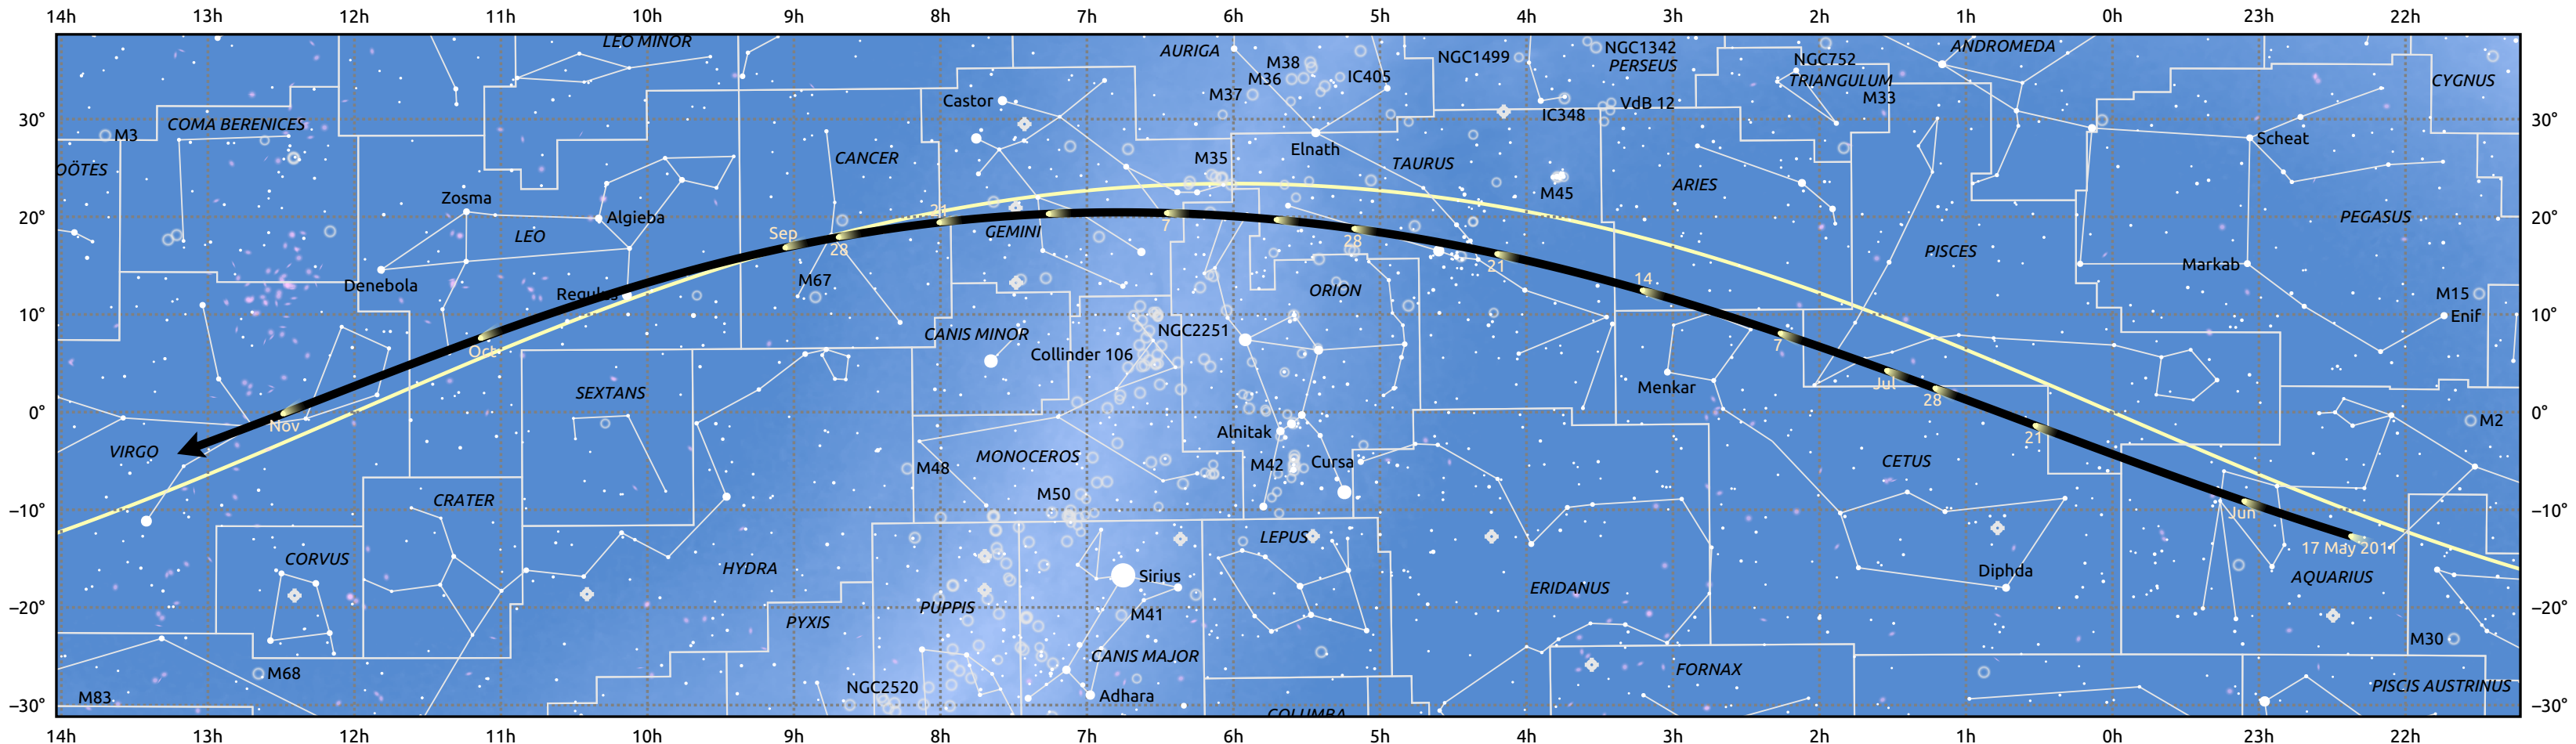

# The path of 45P/Honda-Mrkos-Pajdusakova starting on 17 May 2011

© Dominic Ford 2011–2025. Date markers placed at midnight UTC. Downloaded from <https://in-the-sky.org>

Magnitude scale:  -6.0    -5.0    -4.0    -3.0    -2.0    -1.0    -2.0

Ecliptic Plane

Galaxy    Bright nebula    Open cluster    Globular cluster    Planetary nebula

Date	Mag
2011 May 31	14.2
2011 Jun 12	13.1
2011 Jun 23	12.1
2011 Jul 1	11.3
2011 Jul 4	11.0
2011 Jul 15	9.9
2011 Jul 28	8.9
2011 Sep 1	9.0
2011 Sep 10	10.0
2011 Sep 19	11.1
2011 Sep 29	12.2
2011 Oct 10	13.2
2011 Oct 23	14.3
2011 Nov 1	14.9
2011 Nov 8	15.3