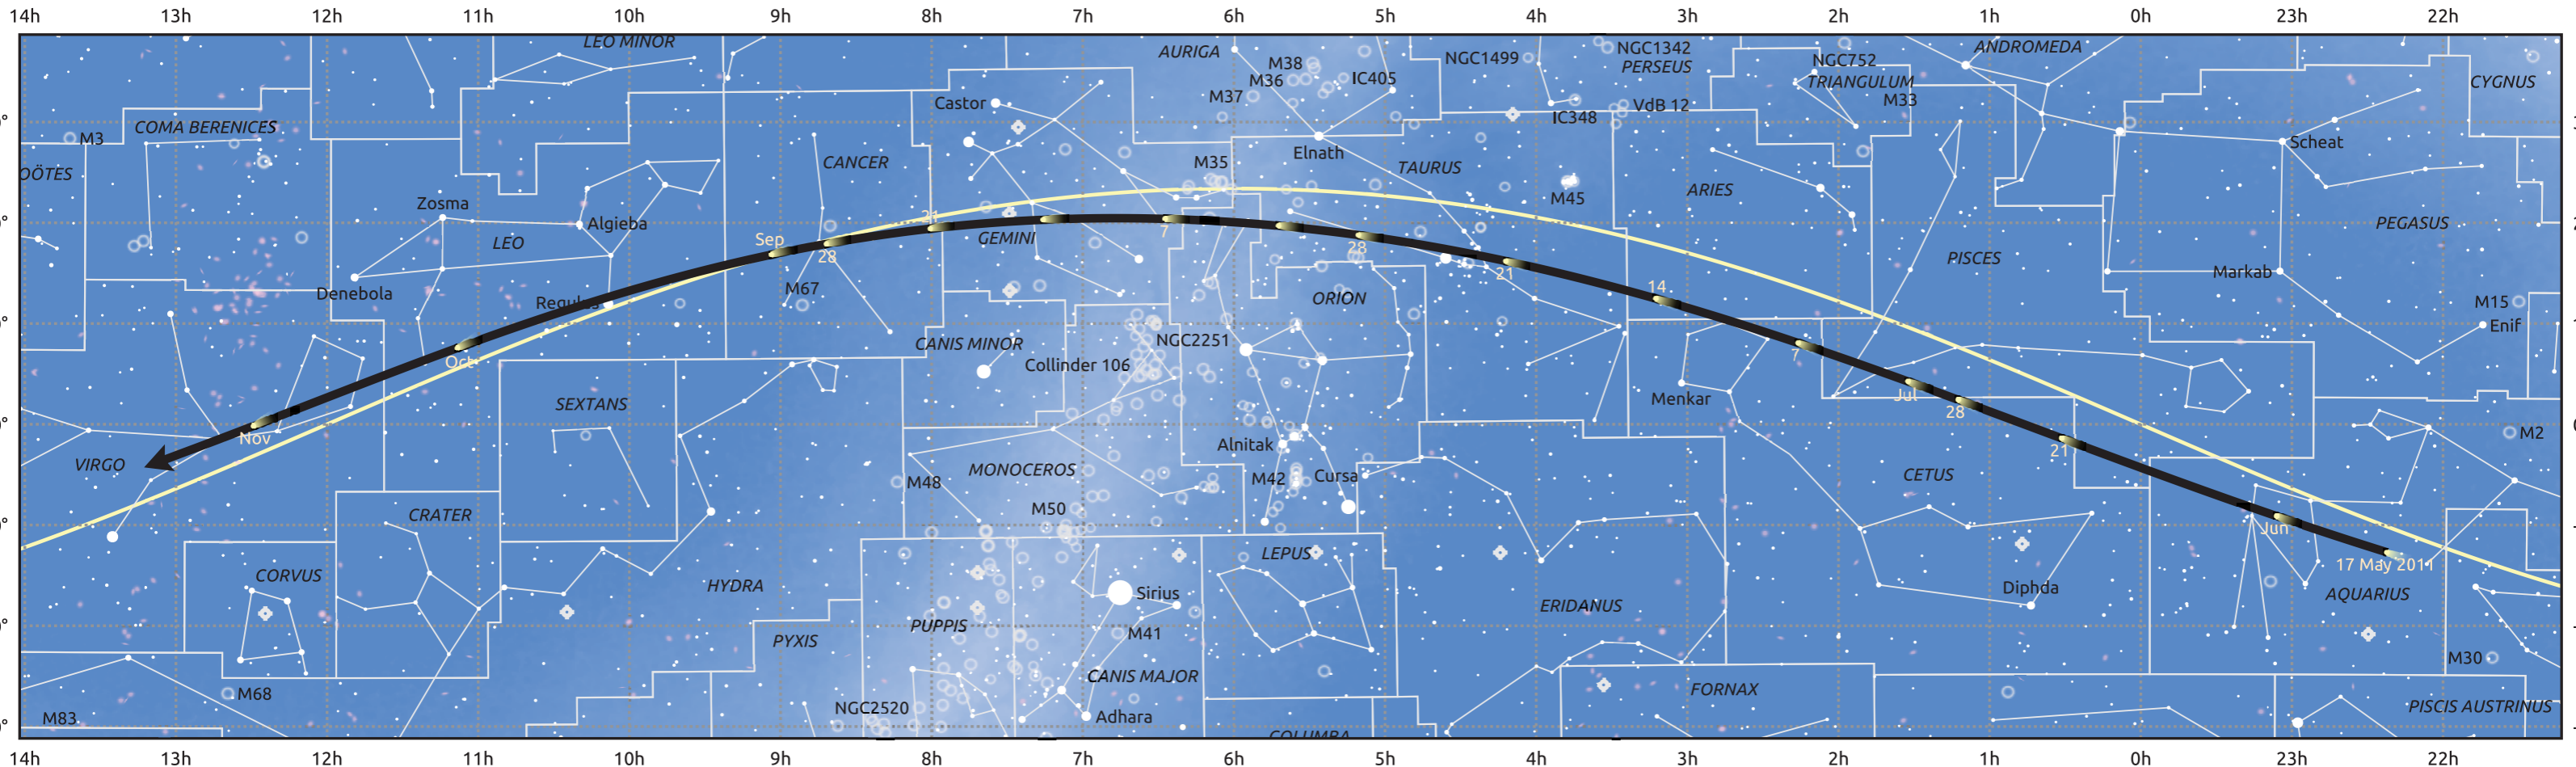

The path of 45P/Honda-Mrkos-Pajdusakova starting on 17 May 2011

© Dominic Ford 2011–2025. Date markers placed at midnight UTC. Downloaded from <https://in-the-sky.org>

Magnitude scale: • 6.0 • 5.0 • 4.0 • 3.0 • 2.0 • 1.0 • 0.0 • -1.0 • -2.0

— Ecliptic Plane

Galaxy Bright nebula Open cluster Globular cluster Planetary nebula

Date	Mag
2011 May 31	14.2
2011 Jun 12	13.1
2011 Jun 23	12.1
2011 Jul 1	11.3
2011 Jul 4	11.0
2011 Jul 15	9.9
2011 Jul 28	8.9
2011 Sep 1	9.0
2011 Sep 10	10.0
2011 Sep 19	11.1
2011 Sep 29	12.2
2011 Oct 10	13.2
2011 Oct 23	14.3
2011 Nov 1	14.9
2011 Nov 8	15.3