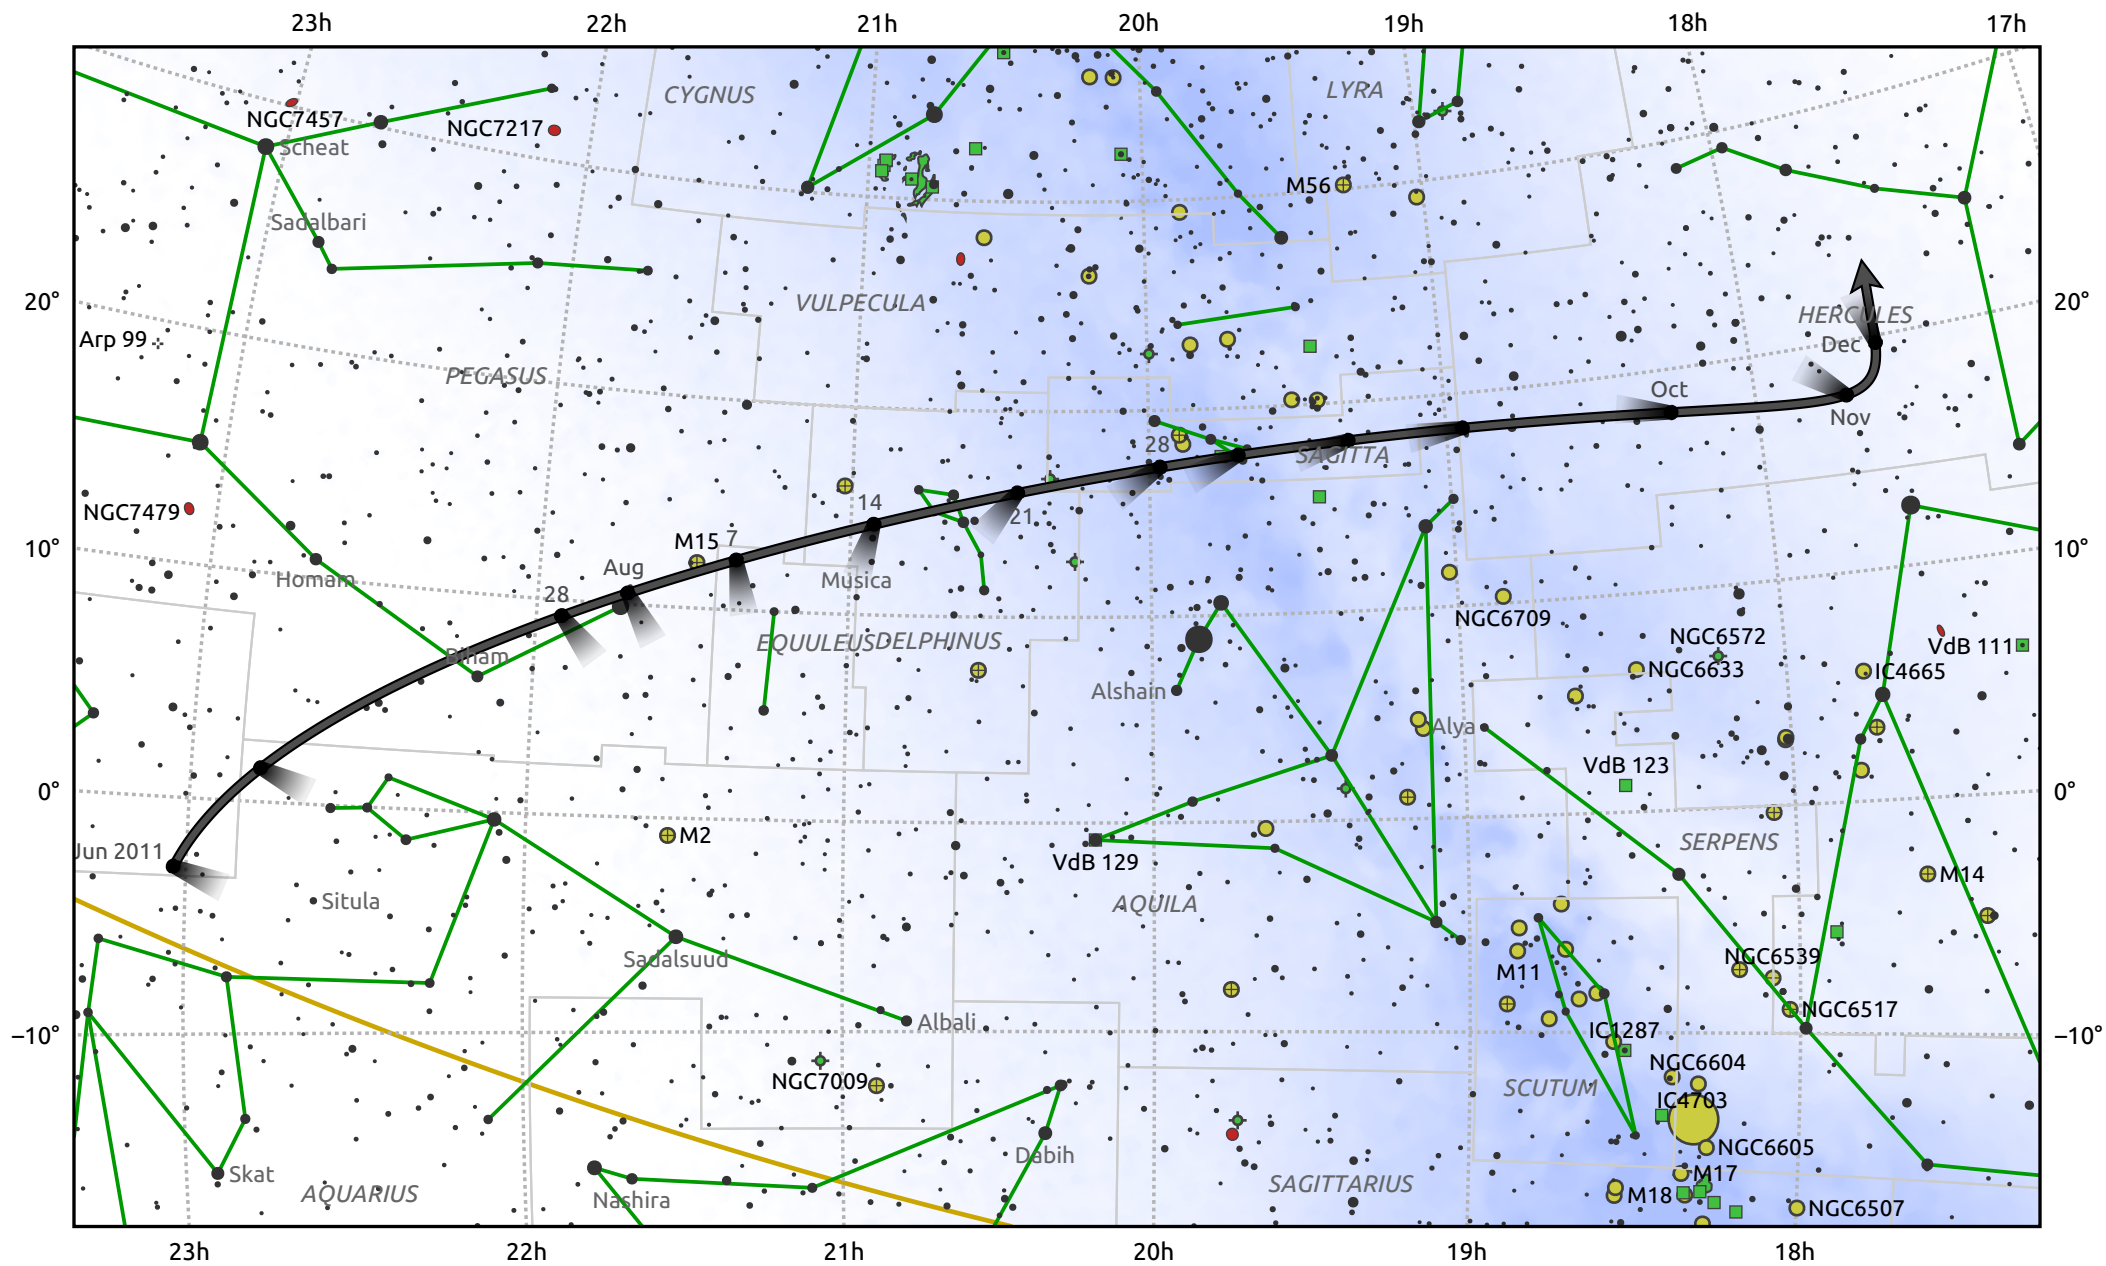

The path of C/2009 P1 (Garradd) starting on 11 Jun 2011

© Dominic Ford 2011–2025. Date markers placed at midnight UTC. Downloaded from <https://in-the-sky.org>

Magnitude scale: · 7.0 · 6.0 · 5.0 · 4.0 · 3.0 · 2.0 · 1.0 · 0.0

— Ecliptic Plane

● Galaxy ■ Bright nebula ● Open cluster ⊕ Globular cluster ⬠ Planetary nebula

Date	Mag
2011 Jul 1	9.1
2011 Jul 11	8.7
2011 Aug 12	7.7
2011 Sep 1	7.4
2011 Nov 1	7.5