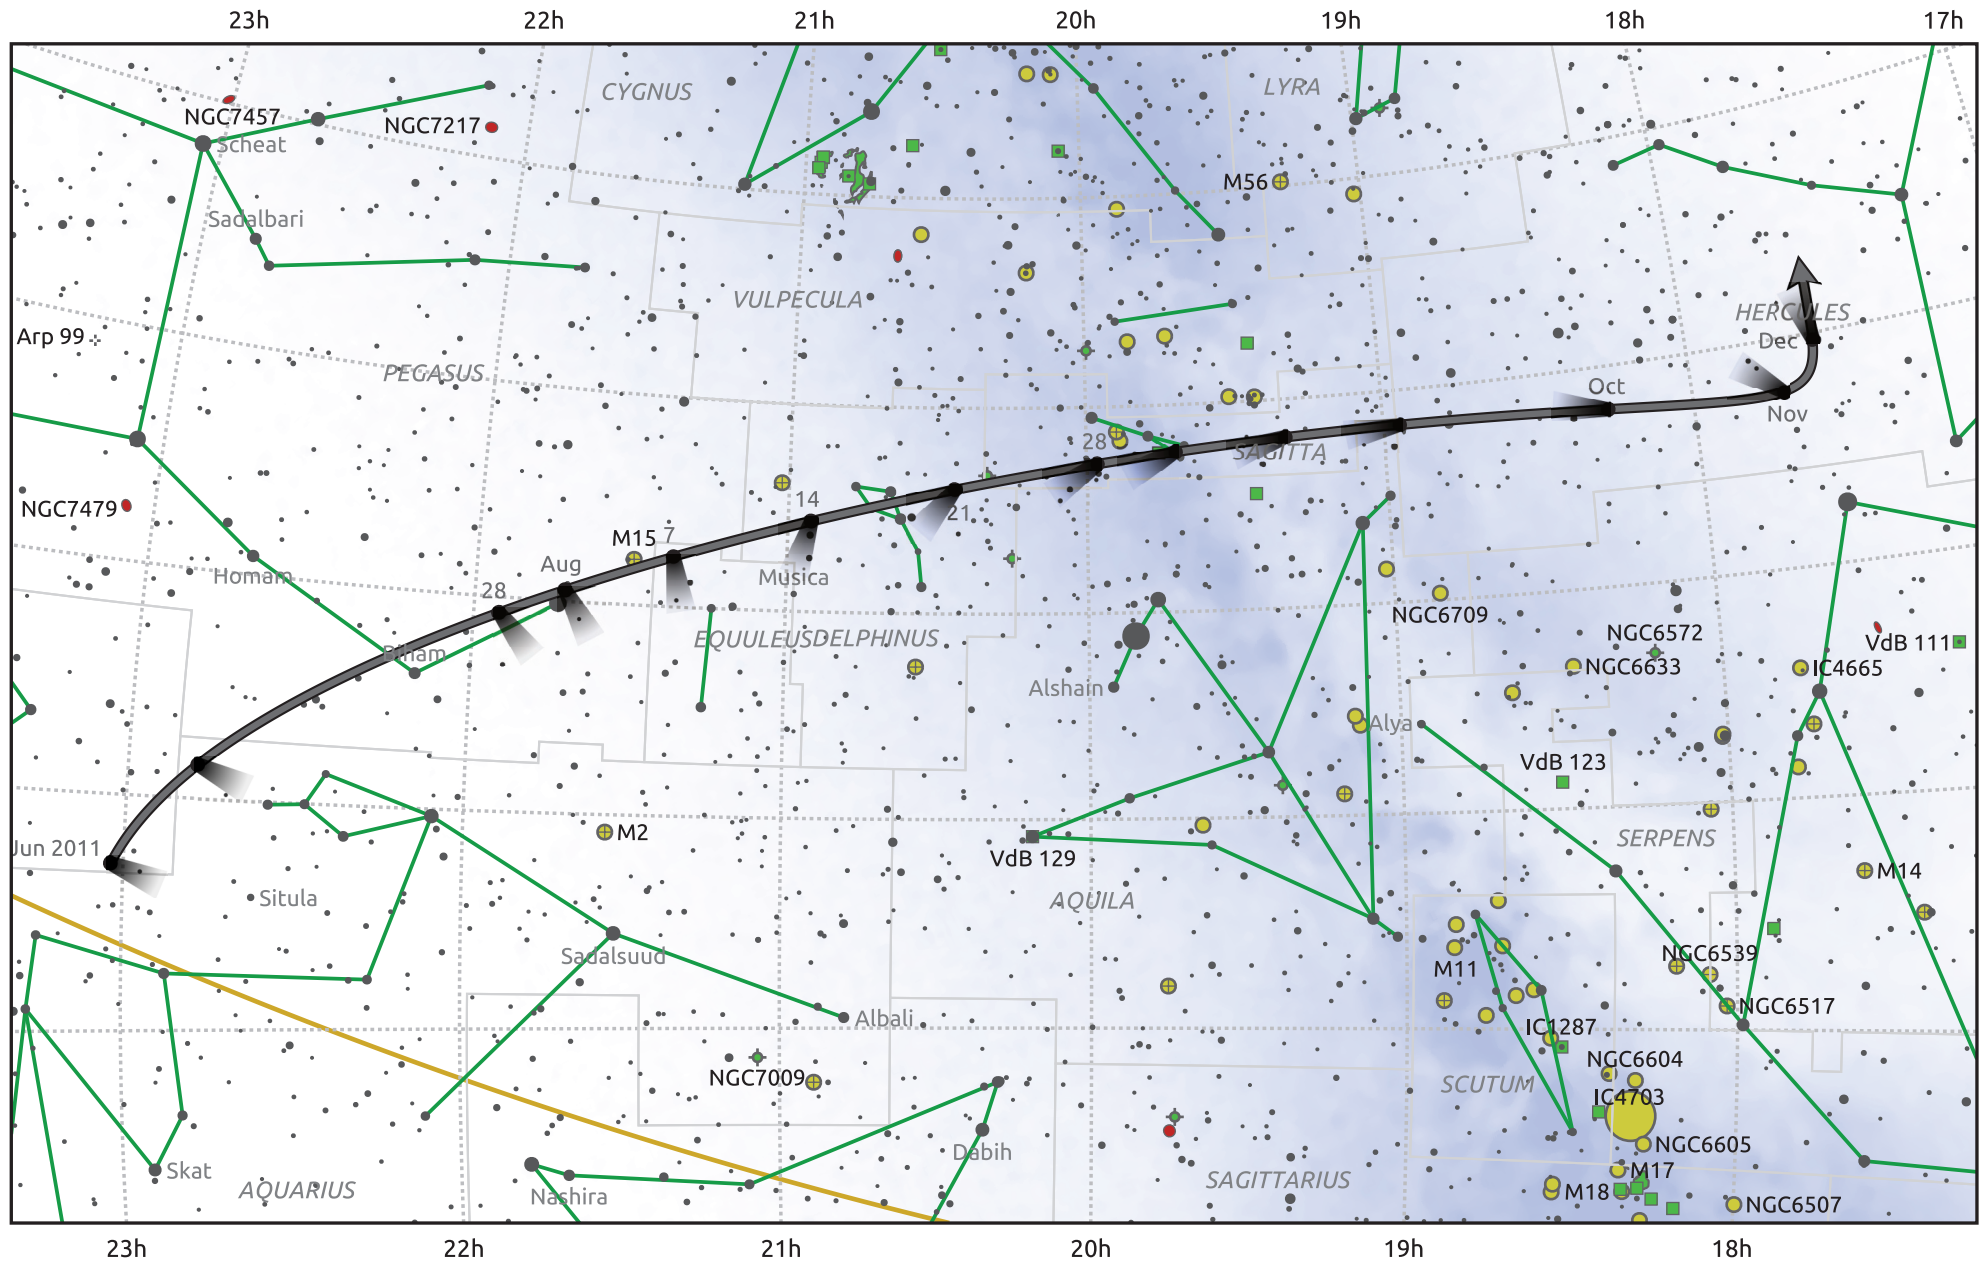

The path of C/2009 P1 (Garradd) starting on 11 Jun 2011

© Dominic Ford 2011–2025. Date markers placed at midnight UTC. Downloaded from <https://in-the-sky.org>

Magnitude scale: ● 7.0 ● 6.0 ● 5.0 ● 4.0 ● 3.0 ● 2.0 ● 1.0 ● 0.0

— Ecliptic Plane

- Galaxy
- Bright nebula
- Open cluster
- ⊕ Globular cluster
- ◆ Planetary nebula

Date	Mag
2011 Jul 1	9.1
2011 Jul 11	8.7
2011 Aug 12	7.7
2011 Sep 1	7.4
2011 Nov 1	7.5