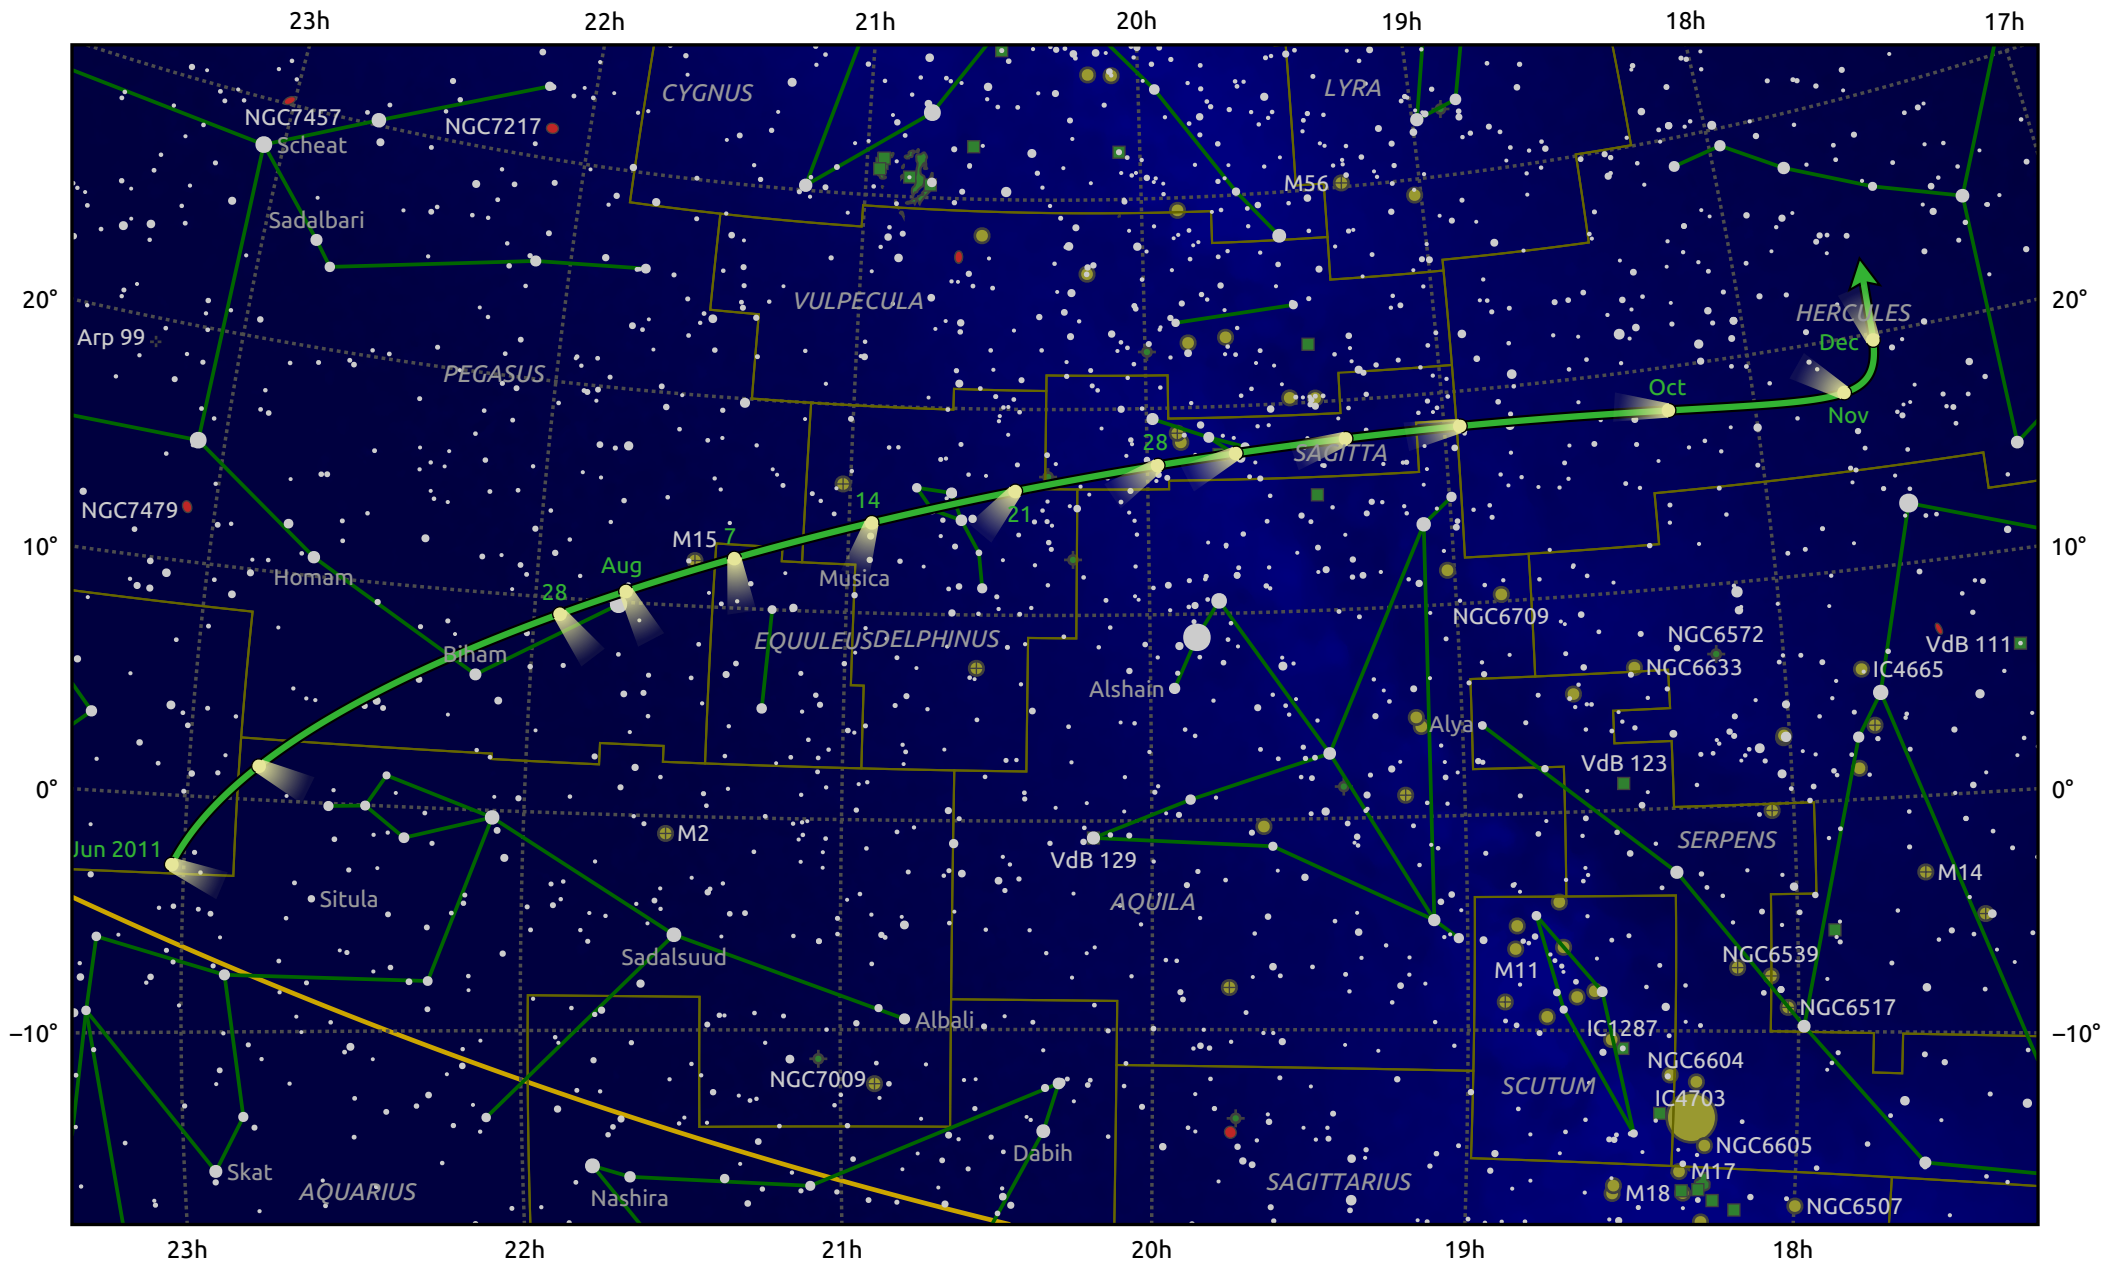

The path of C/2009 P1 (Garradd) starting on 11 Jun 2011

© Dominic Ford 2011–2025. Date markers placed at midnight UTC. Downloaded from <https://in-the-sky.org>

Magnitude scale: ● 7.0 ● 6.0 ● 5.0 ● 4.0 ● 3.0 ● 2.0 ● 1.0 ● 0.0

— Ecliptic Plane

- Galaxy
- Bright nebula
- Open cluster
- ⊕ Globular cluster
- ⊕ Planetary nebula

Date	Mag
2011 Jul 1	9.1
2011 Jul 11	8.7
2011 Aug 12	7.7
2011 Sep 1	7.4
2011 Nov 1	7.5