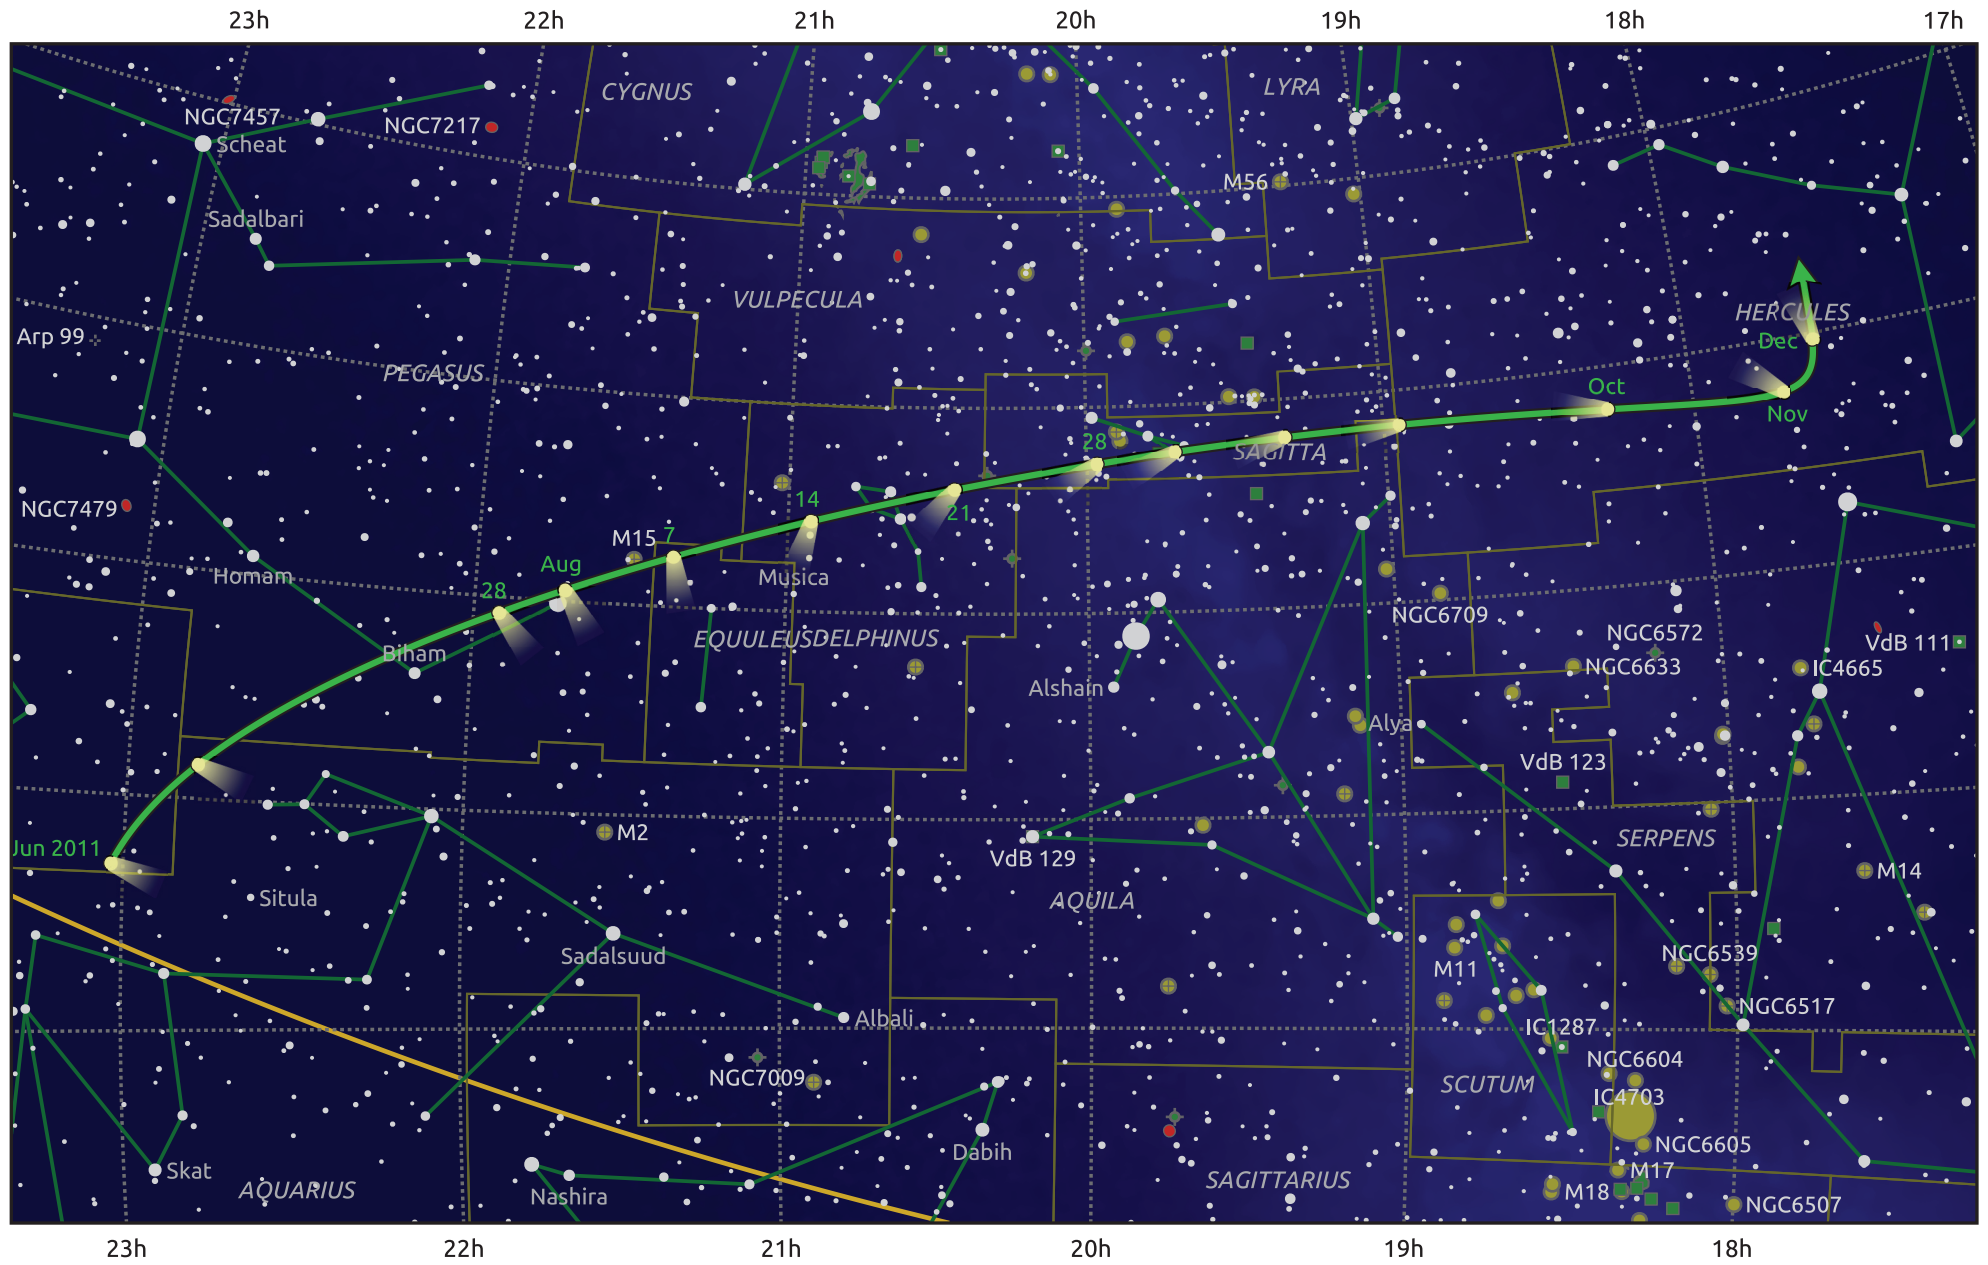

The path of C/2009 P1 (Garradd) starting on 11 Jun 2011

© Dominic Ford 2011–2025. Date markers placed at midnight UTC. Downloaded from <https://in-the-sky.org>

Magnitude scale: ● 7.0 ● 6.0 ● 5.0 ● 4.0 ● 3.0 ● 2.0 ● 1.0 ● 0.0

— Ecliptic Plane

- Galaxy
- Bright nebula
- Open cluster
- ⊕ Globular cluster
- ⊕ Planetary nebula

Date	Mag
2011 Jul 1	9.1
2011 Jul 11	8.7
2011 Aug 12	7.7
2011 Sep 1	7.4
2011 Nov 1	7.5