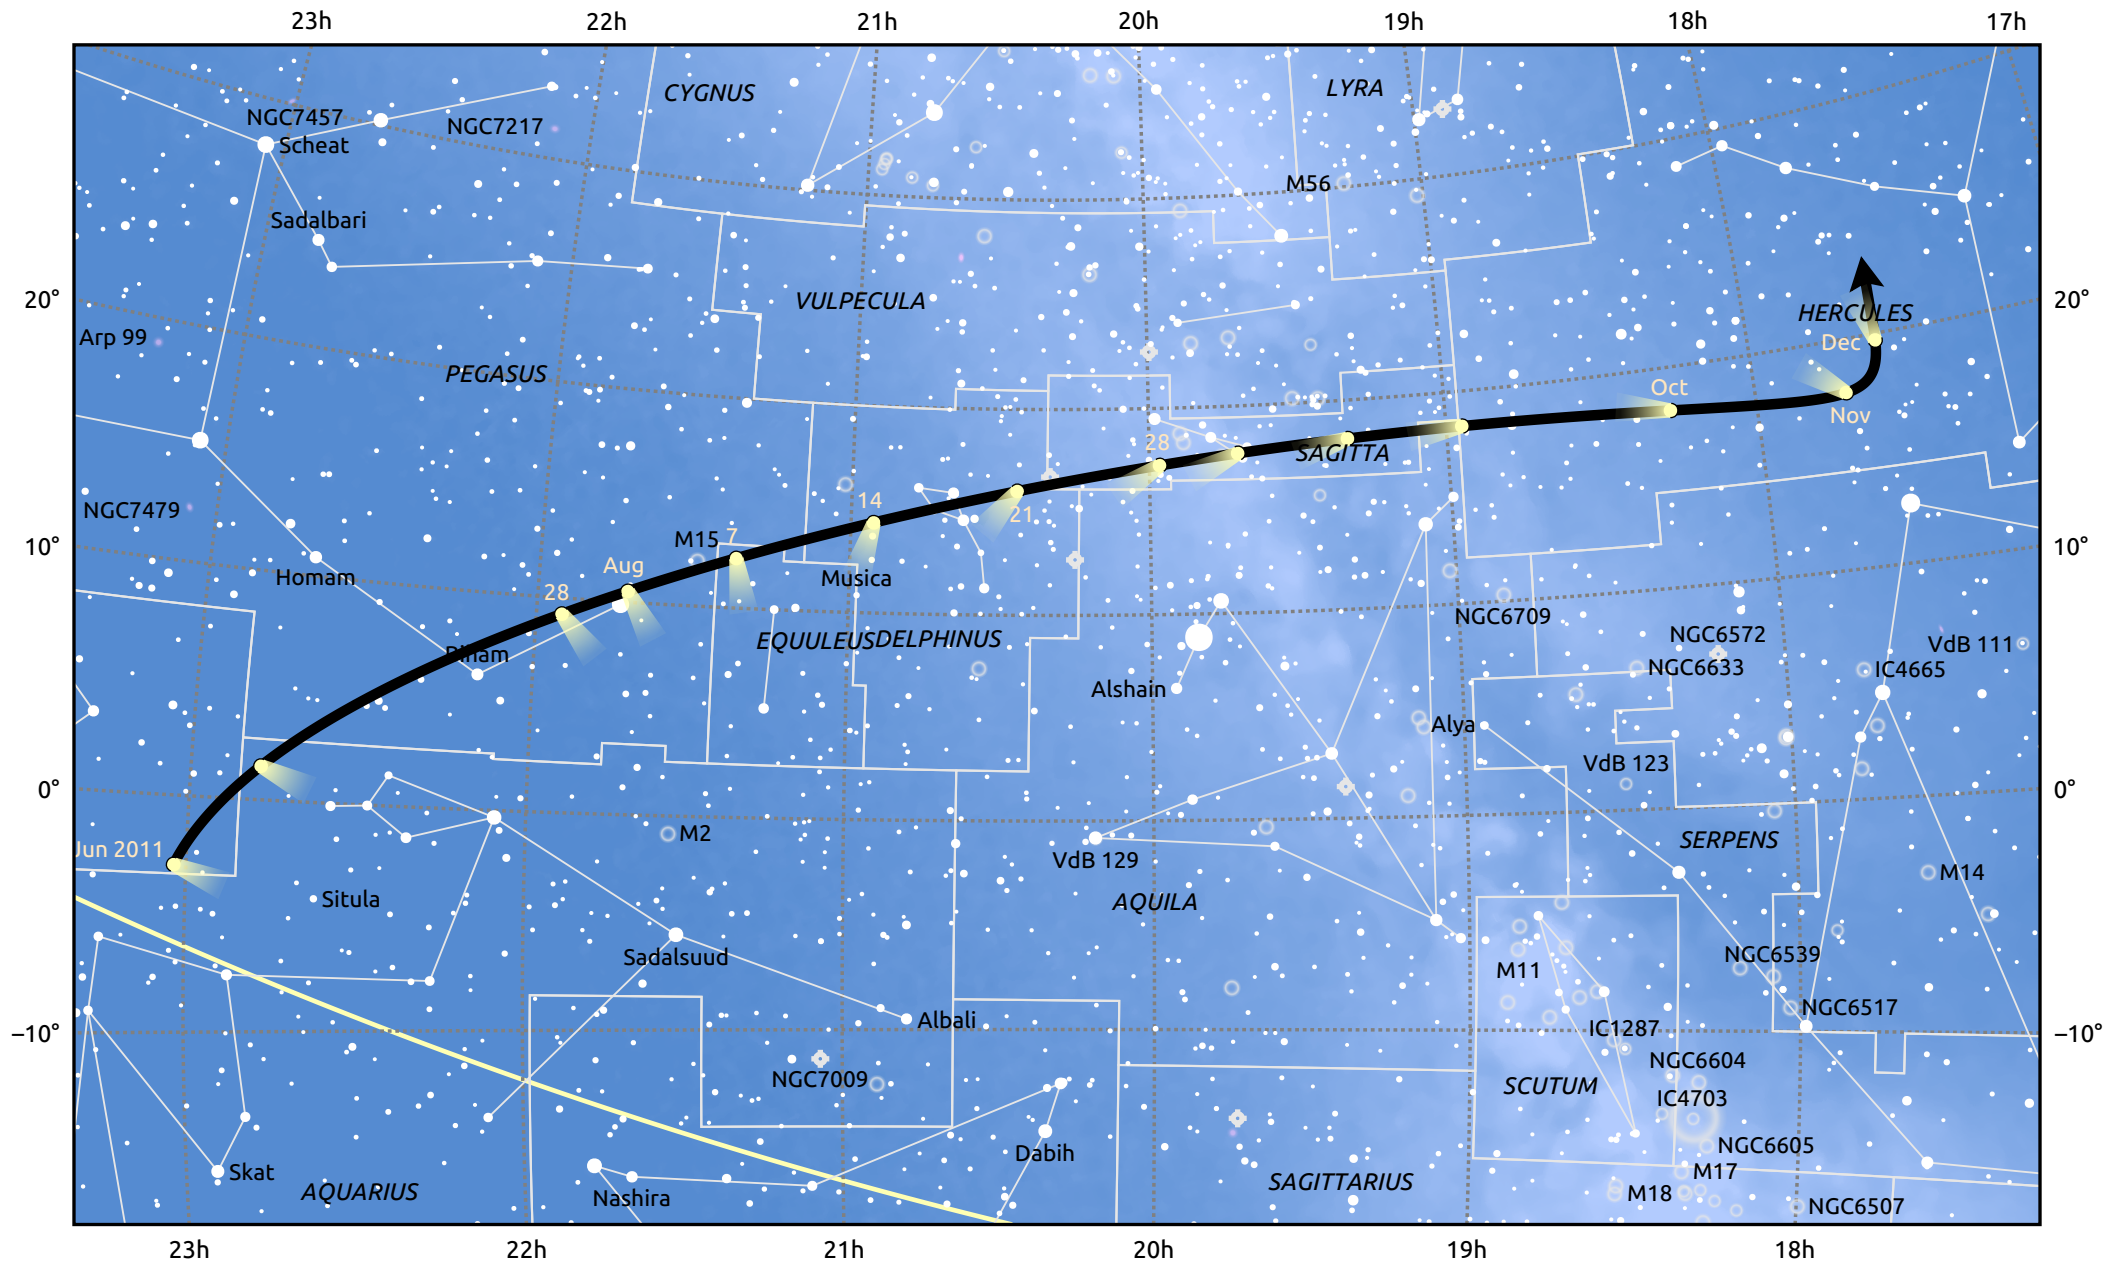

# The path of C/2009 P1 (Garradd) starting on 11 Jun 2011

© Dominic Ford 2011–2025. Date markers placed at midnight UTC. Downloaded from <https://in-the-sky.org>

Magnitude scale:  7.0  6.0  5.0  4.0  3.0  2.0  1.0  0.0

Ecliptic Plane

Galaxy

Bright nebula

Open cluster

Globular cluster

Planetary nebula

Date	Mag
2011 Jul 1	9.1
2011 Jul 11	8.7
2011 Aug 12	7.7
2011 Sep 1	7.4
2011 Nov 1	7.5