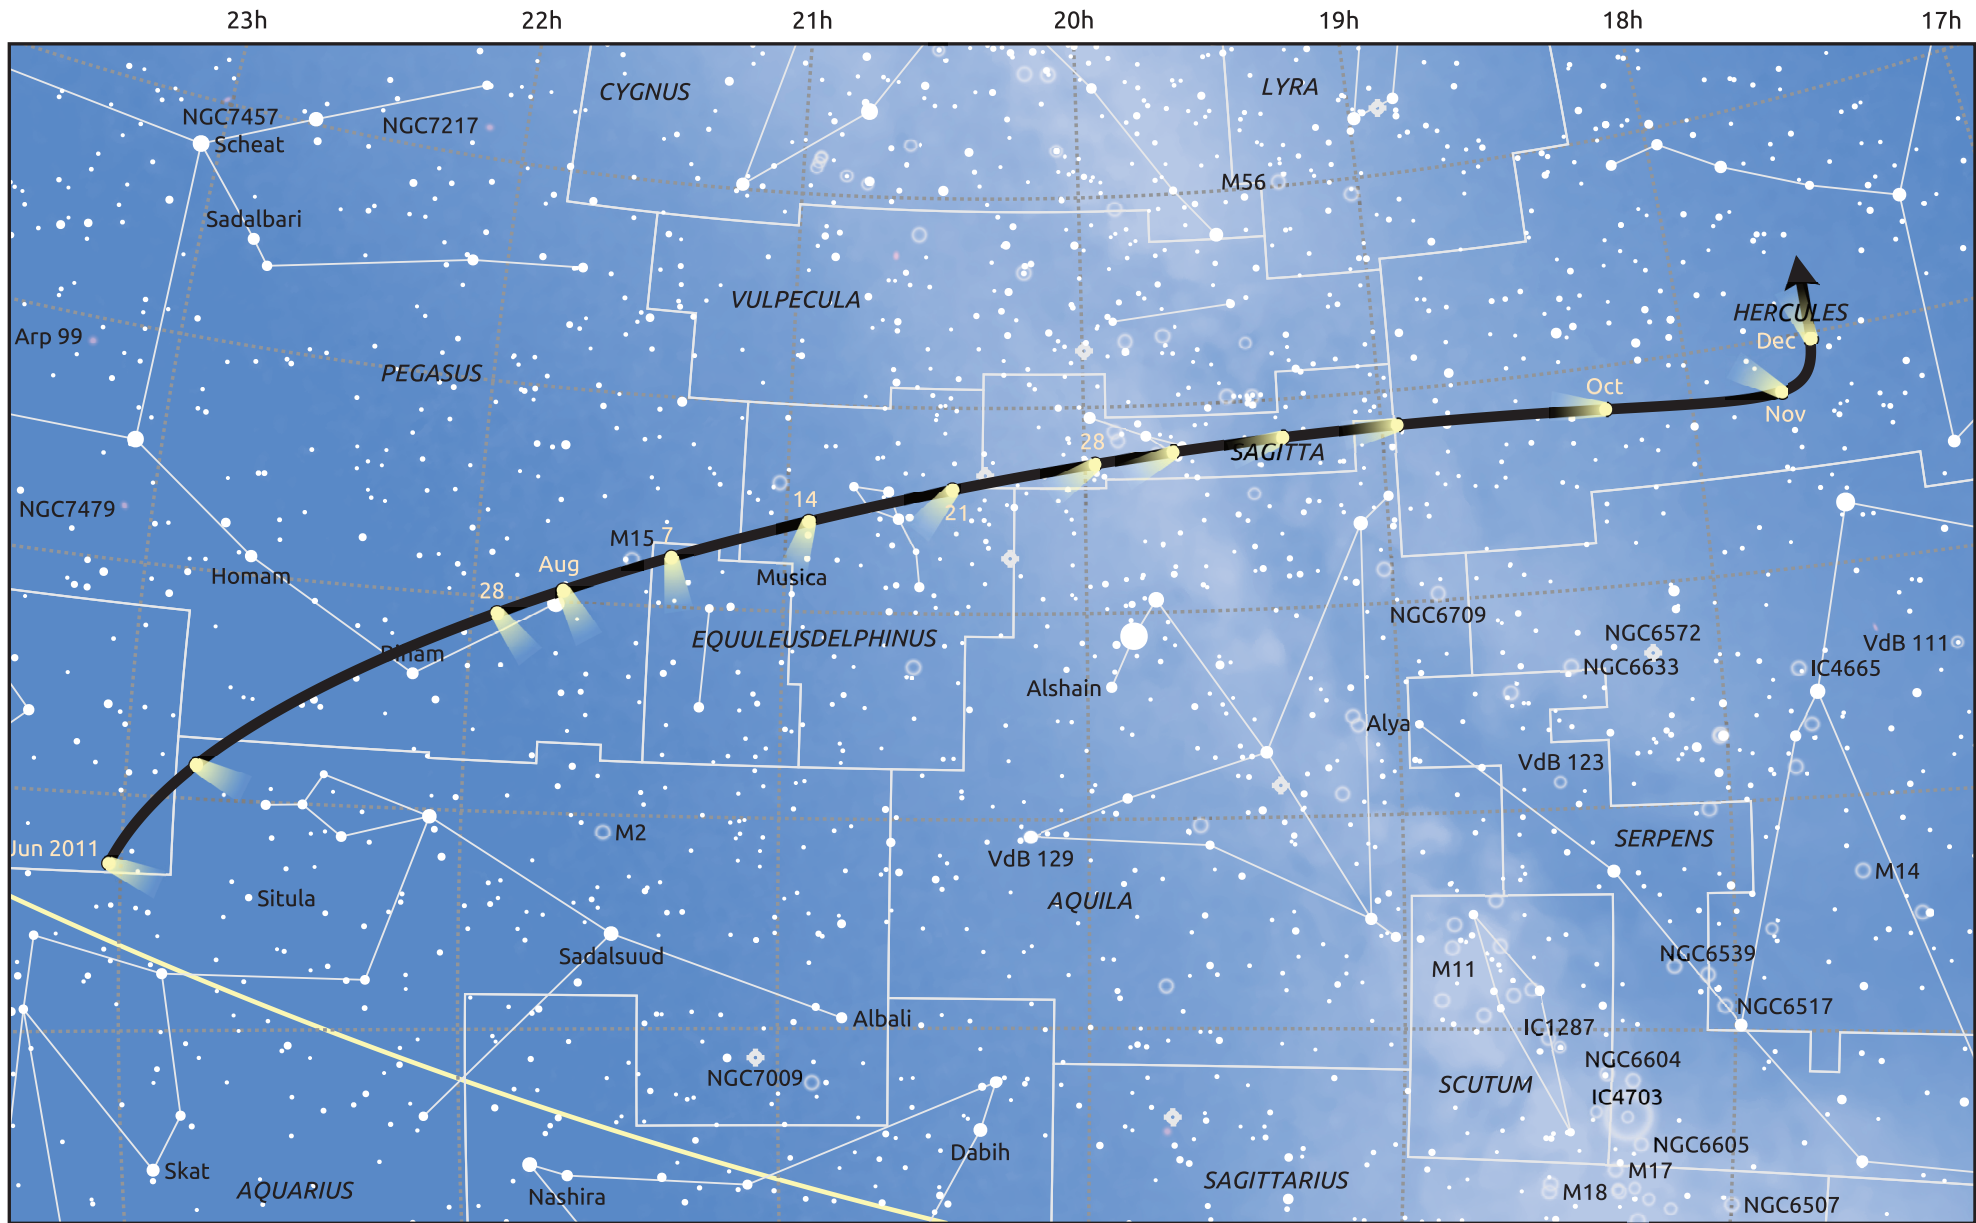

The path of C/2009 P1 (Garradd) starting on 11 Jun 2011

© Dominic Ford 2011–2025. Date markers placed at midnight UTC. Downloaded from <https://in-the-sky.org>

Magnitude scale: • 7.0 • 6.0 • 5.0 • 4.0 • 3.0 • 2.0 • 1.0 • 0.0

— Ecliptic Plane

Galaxy Bright nebula Open cluster Globular cluster Planetary nebula

Date	Mag
2011 Jul 1	9.1
2011 Jul 11	8.7
2011 Aug 12	7.7
2011 Sep 1	7.4
2011 Nov 1	7.5