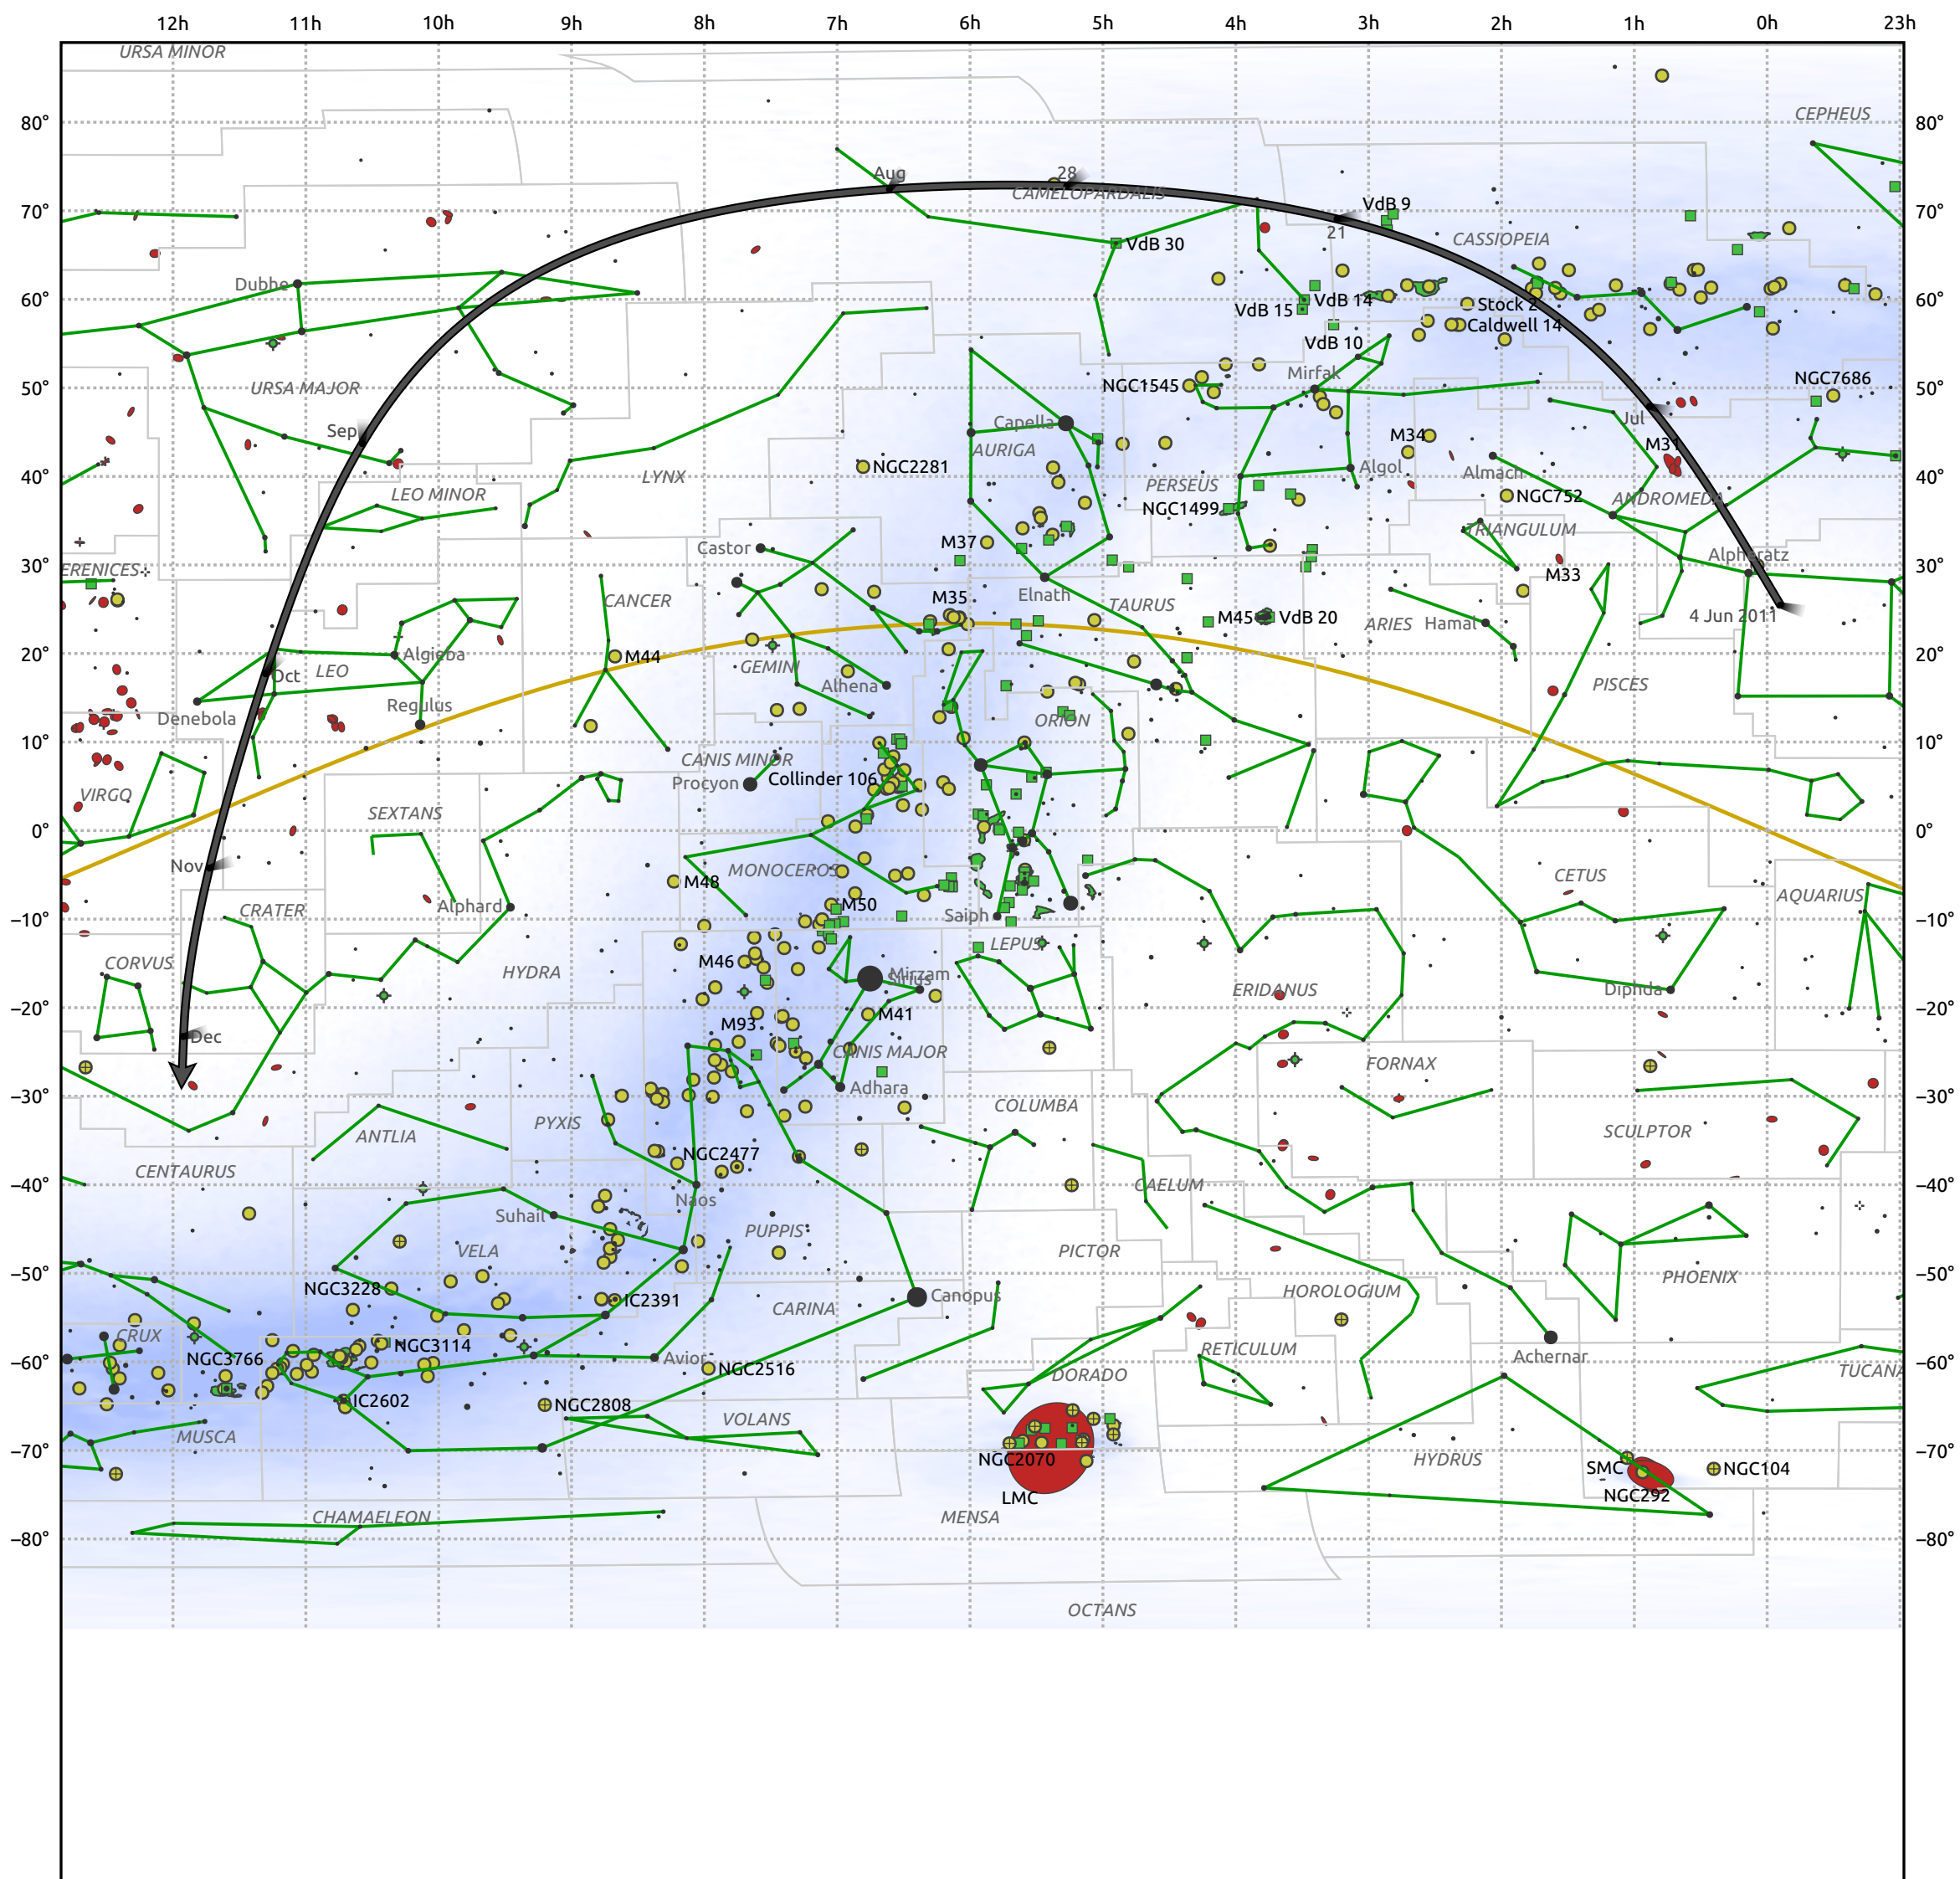

The path of C/2011 M1 (LINEAR) starting on 4 Jun 2011

© Dominic Ford 2011–2025. Date markers placed at midnight UTC. Downloaded from <https://in-the-sky.org>

| Date | Mag |
|-------------|------|
| 2011 Jun 17 | 14.4 |
| 2011 Jun 29 | 13.4 |
| 2011 Jul 1 | 13.2 |
| 2011 Jul 11 | 12.4 |
| 2011 Jul 24 | 11.3 |
| 2011 Aug 8 | 10.3 |
| 2011 Sep 1 | 9.5 |
| 2011 Oct 12 | 11.4 |
| 2011 Oct 26 | 12.5 |
| 2011 Nov 1 | 12.9 |
| 2011 Nov 10 | 13.5 |
| 2011 Nov 26 | 14.5 |