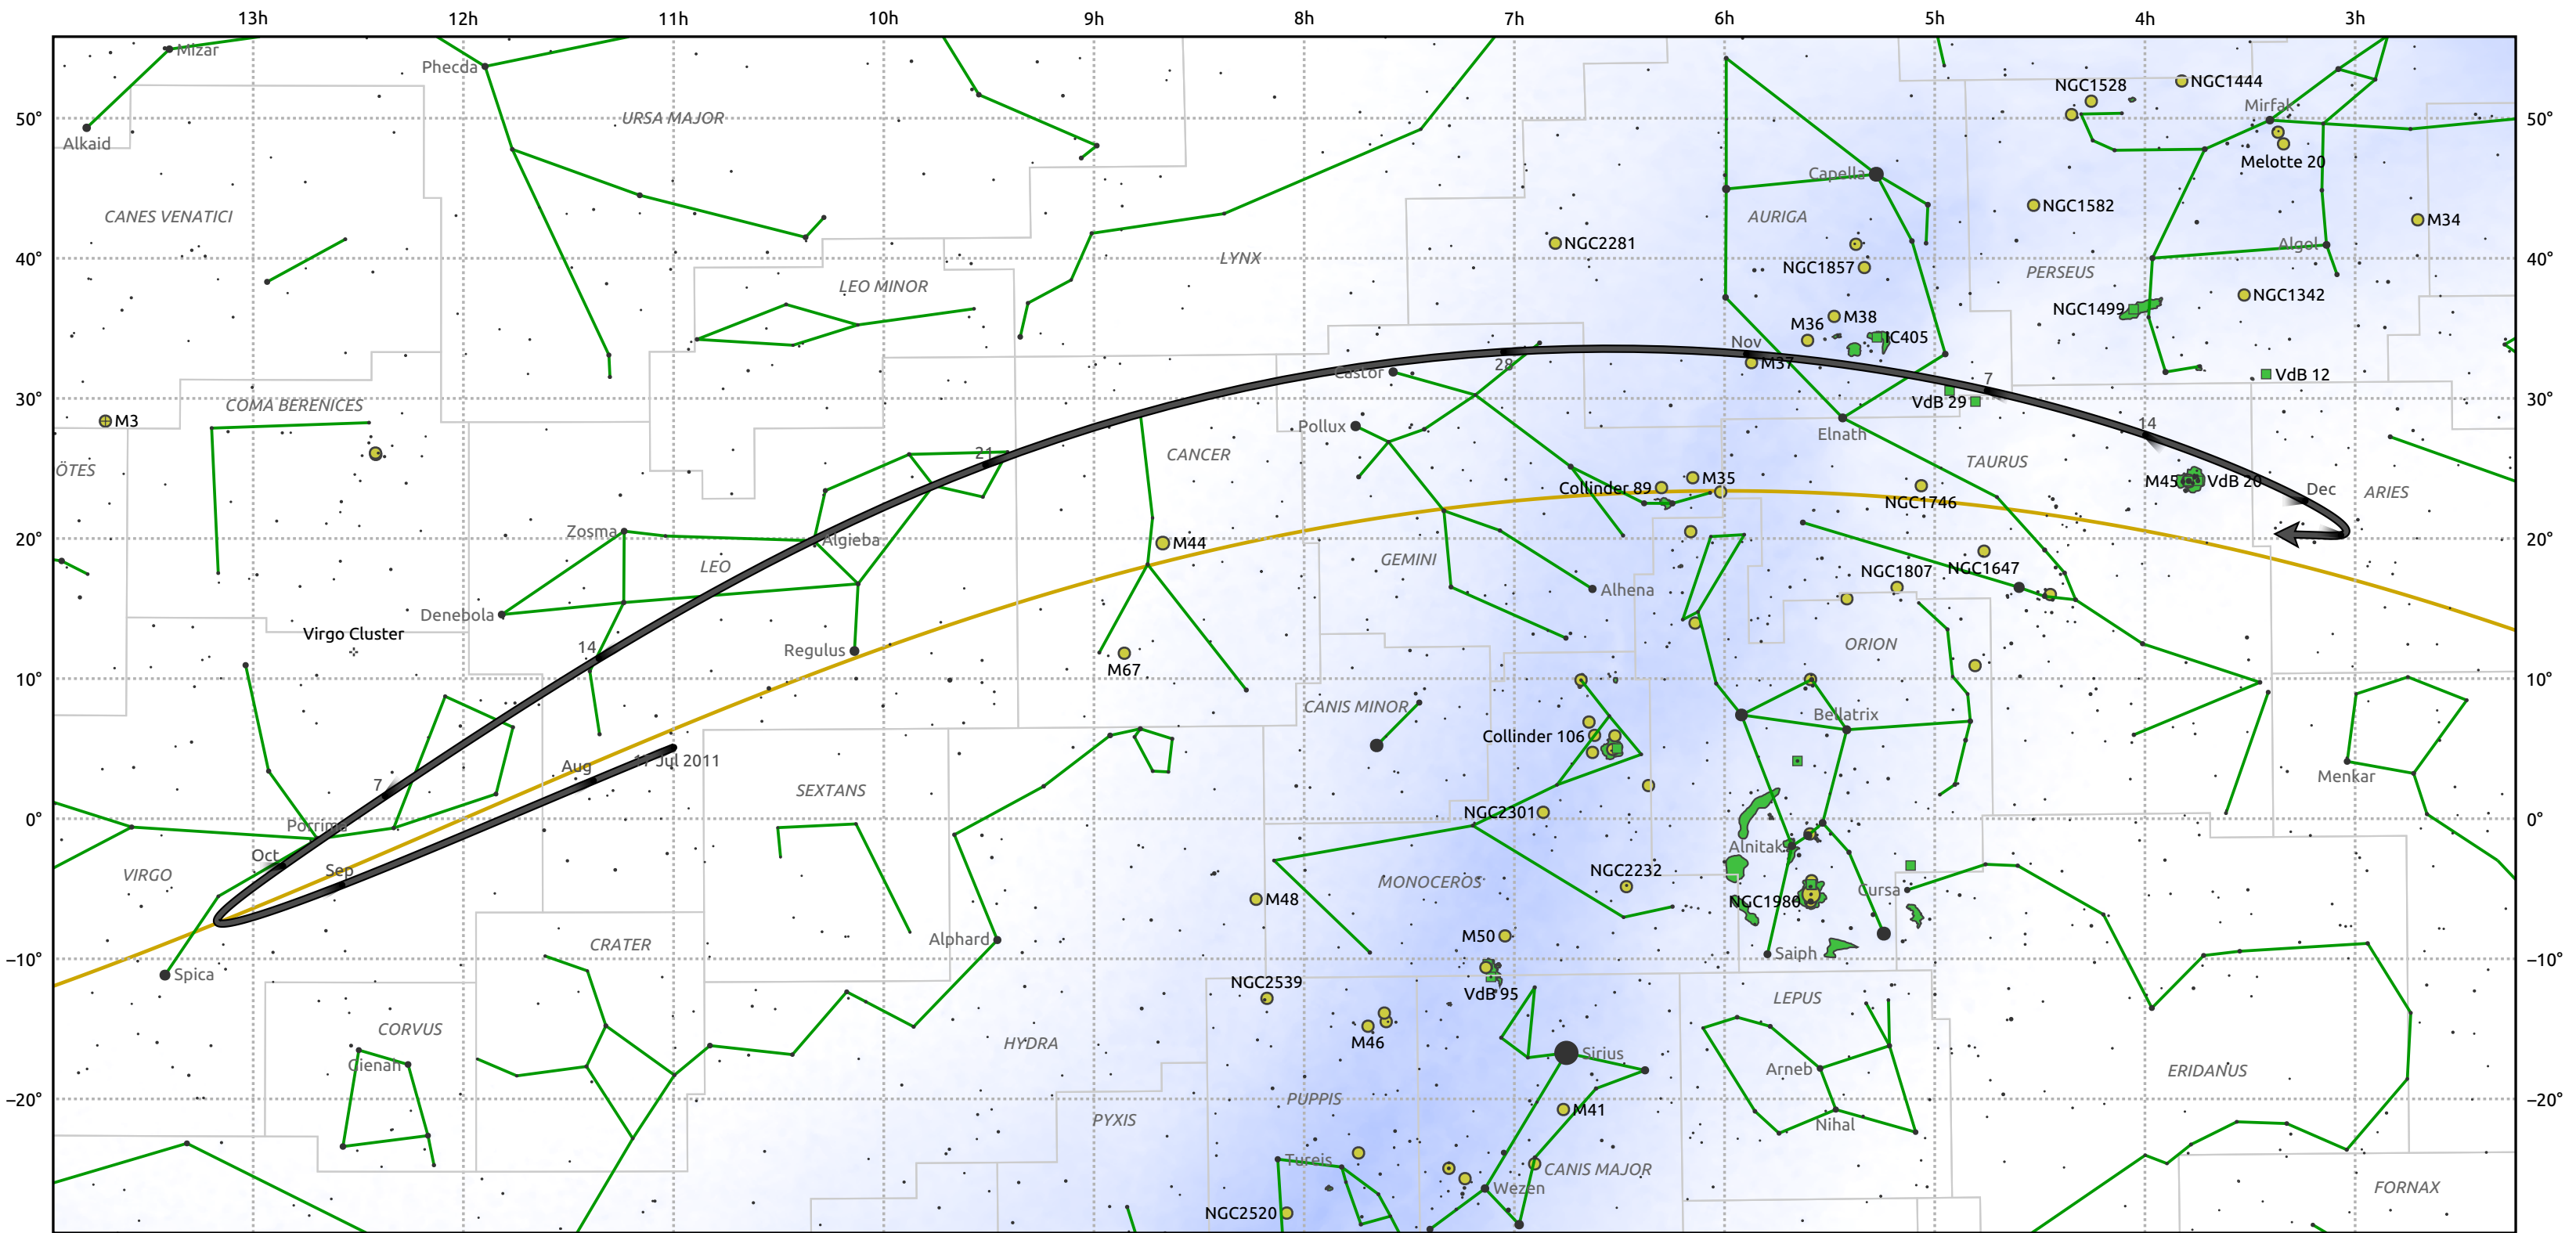

The path of C/2010 X1 (Elenin) starting on 17 Jul 2011

© Dominic Ford 2011–2025. Date markers placed at midnight UTC. Downloaded from <https://in-the-sky.org>

Magnitude scale: 6.0 5.0 4.0 3.0 2.0 1.0 0.0 -1.0 -2.0

— Ecliptic Plane

Galaxy Bright nebula Open cluster Globular cluster Planetary nebula

Date	Mag
2011 Aug 1	9.6
2011 Aug 13	8.5
2011 Aug 22	7.5
2011 Aug 30	6.4
2011 Sep 1	6.1
2011 Sep 7	5.3
2011 Sep 18	4.2
2011 Oct 31	5.2
2011 Nov 1	5.4
2011 Nov 7	6.3
2011 Nov 14	7.3
2011 Nov 22	8.3
2011 Dec 2	9.4
2011 Dec 13	10.4
2011 Dec 26	11.4
2012 Jan 1	11.9
2012 Jan 10	12.4