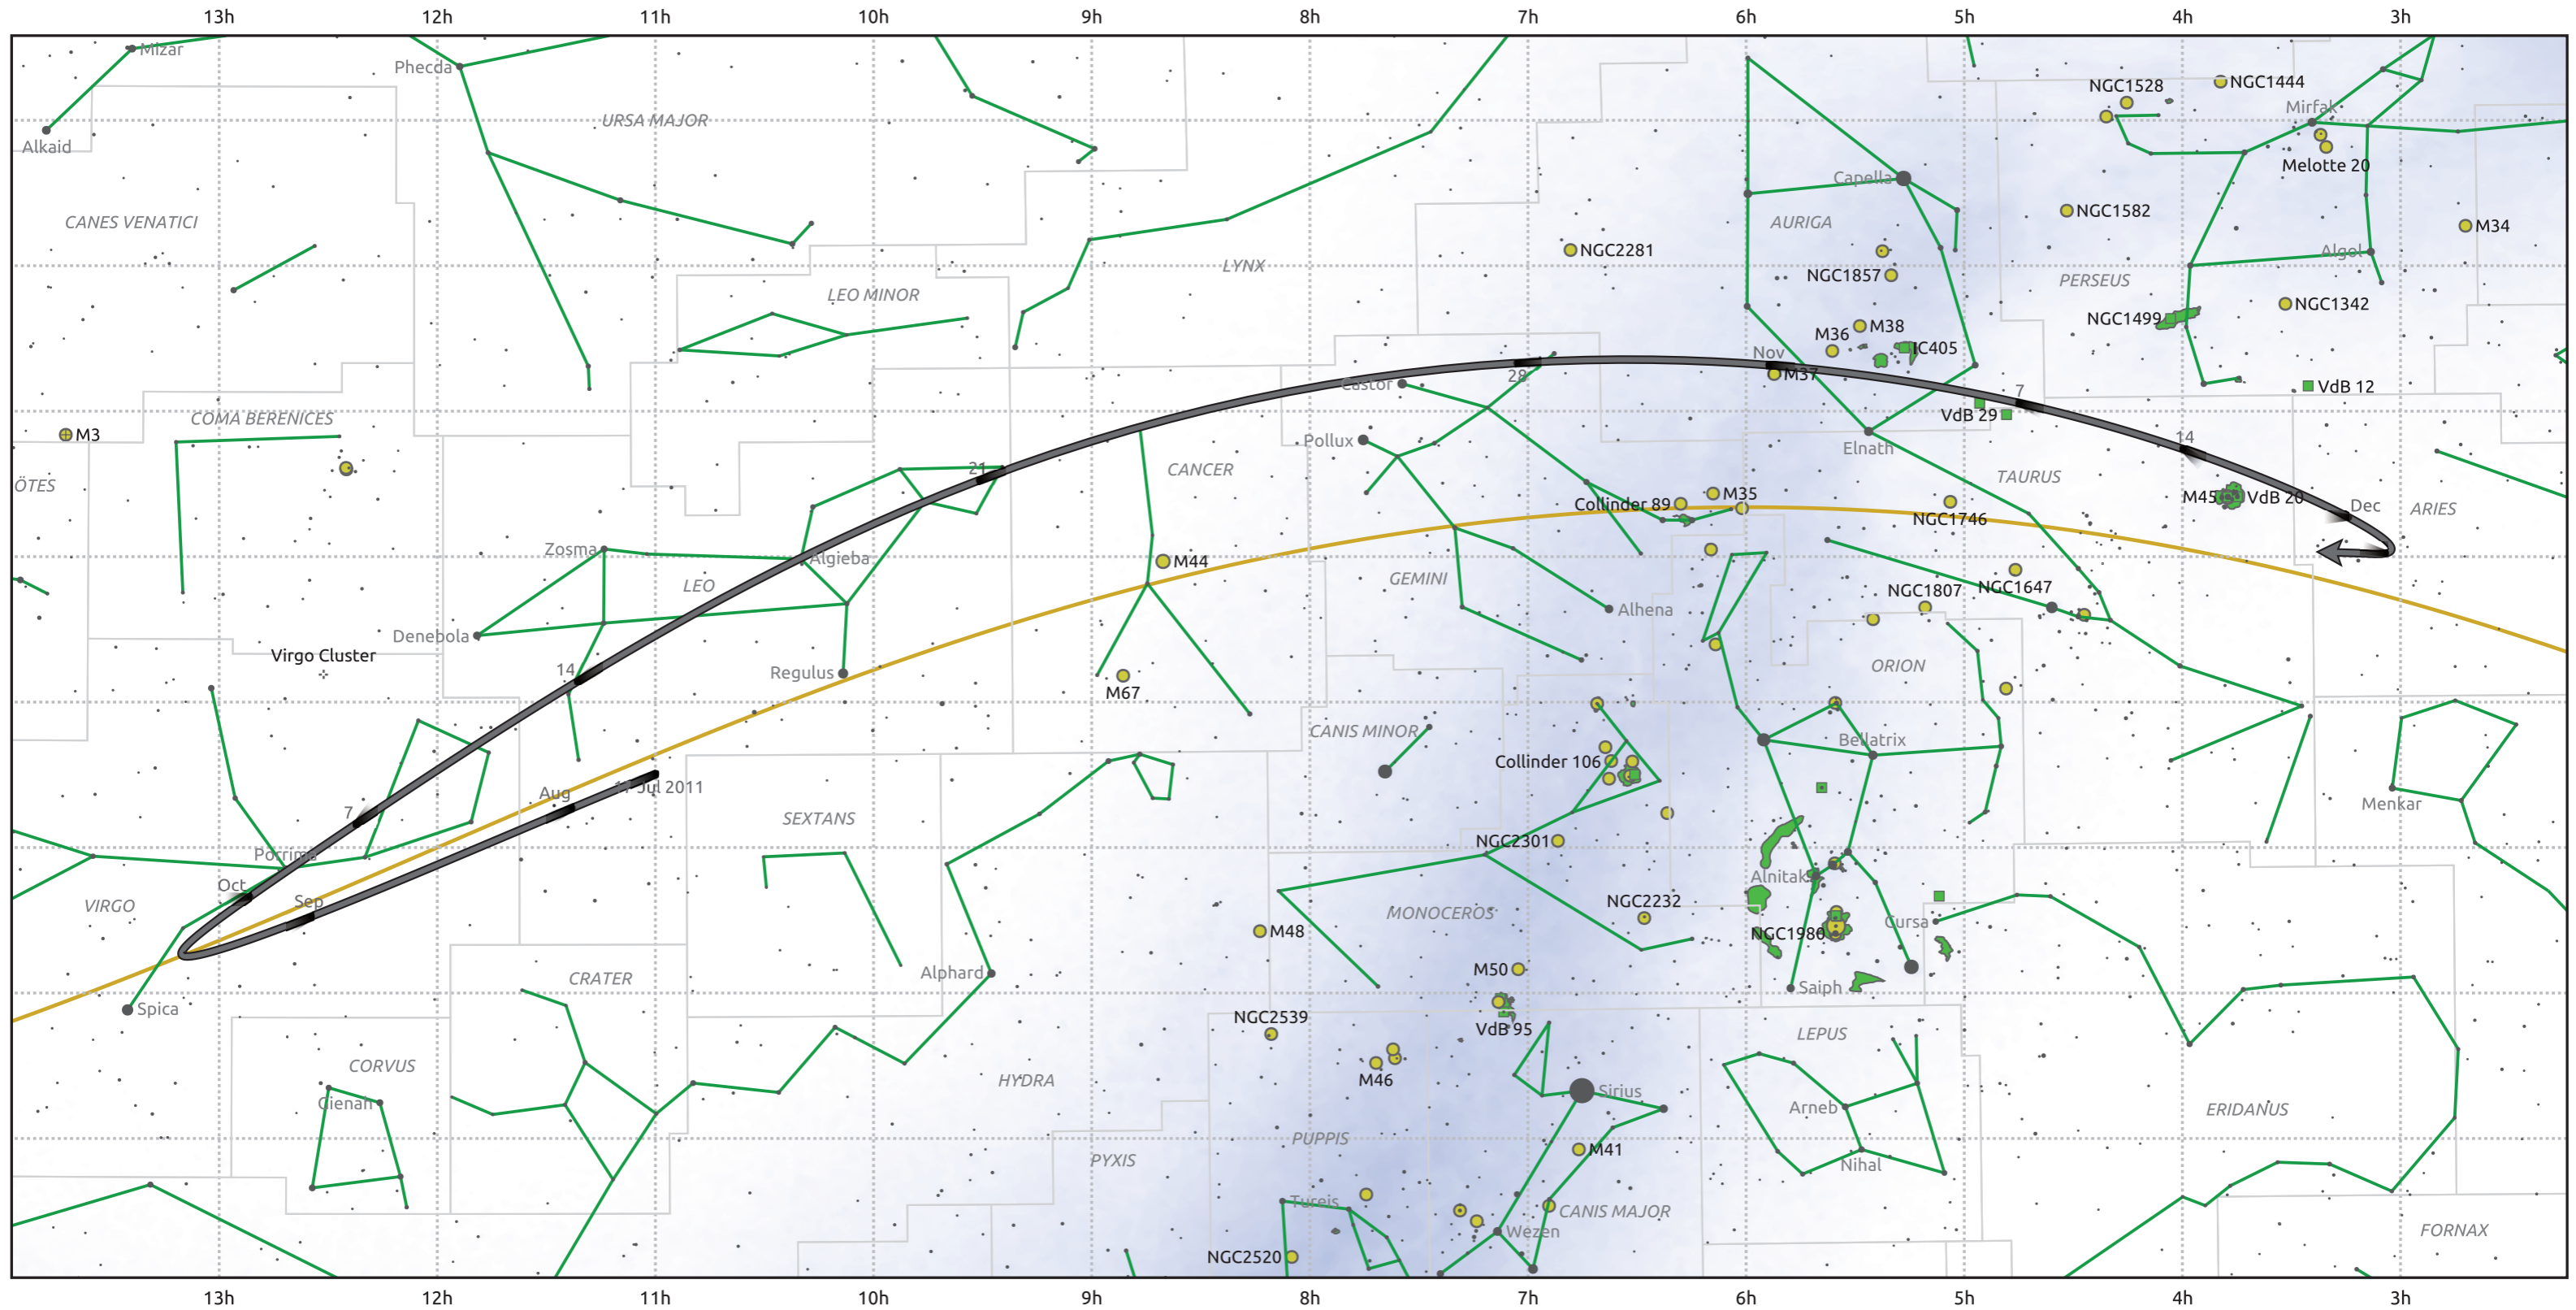

The path of C/2010 X1 (Elenin) starting on 17 Jul 2011

© Dominic Ford 2011–2025. Date markers placed at midnight UTC. Downloaded from <https://in-the-sky.org>

Magnitude scale: 6.0 5.0 4.0 3.0 2.0 1.0 0.0 -1.0 -2.0

— Ecliptic Plane

Galaxy Bright nebula Open cluster Globular cluster Planetary nebula

Date	Mag
2011 Aug 1	9.6
2011 Aug 13	8.5
2011 Aug 22	7.5
2011 Aug 30	6.4
2011 Sep 1	6.1
2011 Sep 7	5.3
2011 Sep 18	4.2
2011 Oct 31	5.2
2011 Nov 1	5.4
2011 Nov 7	6.3
2011 Nov 14	7.3
2011 Nov 22	8.3
2011 Dec 2	9.4
2011 Dec 13	10.4
2011 Dec 26	11.4
2012 Jan 1	11.9
2012 Jan 10	12.4