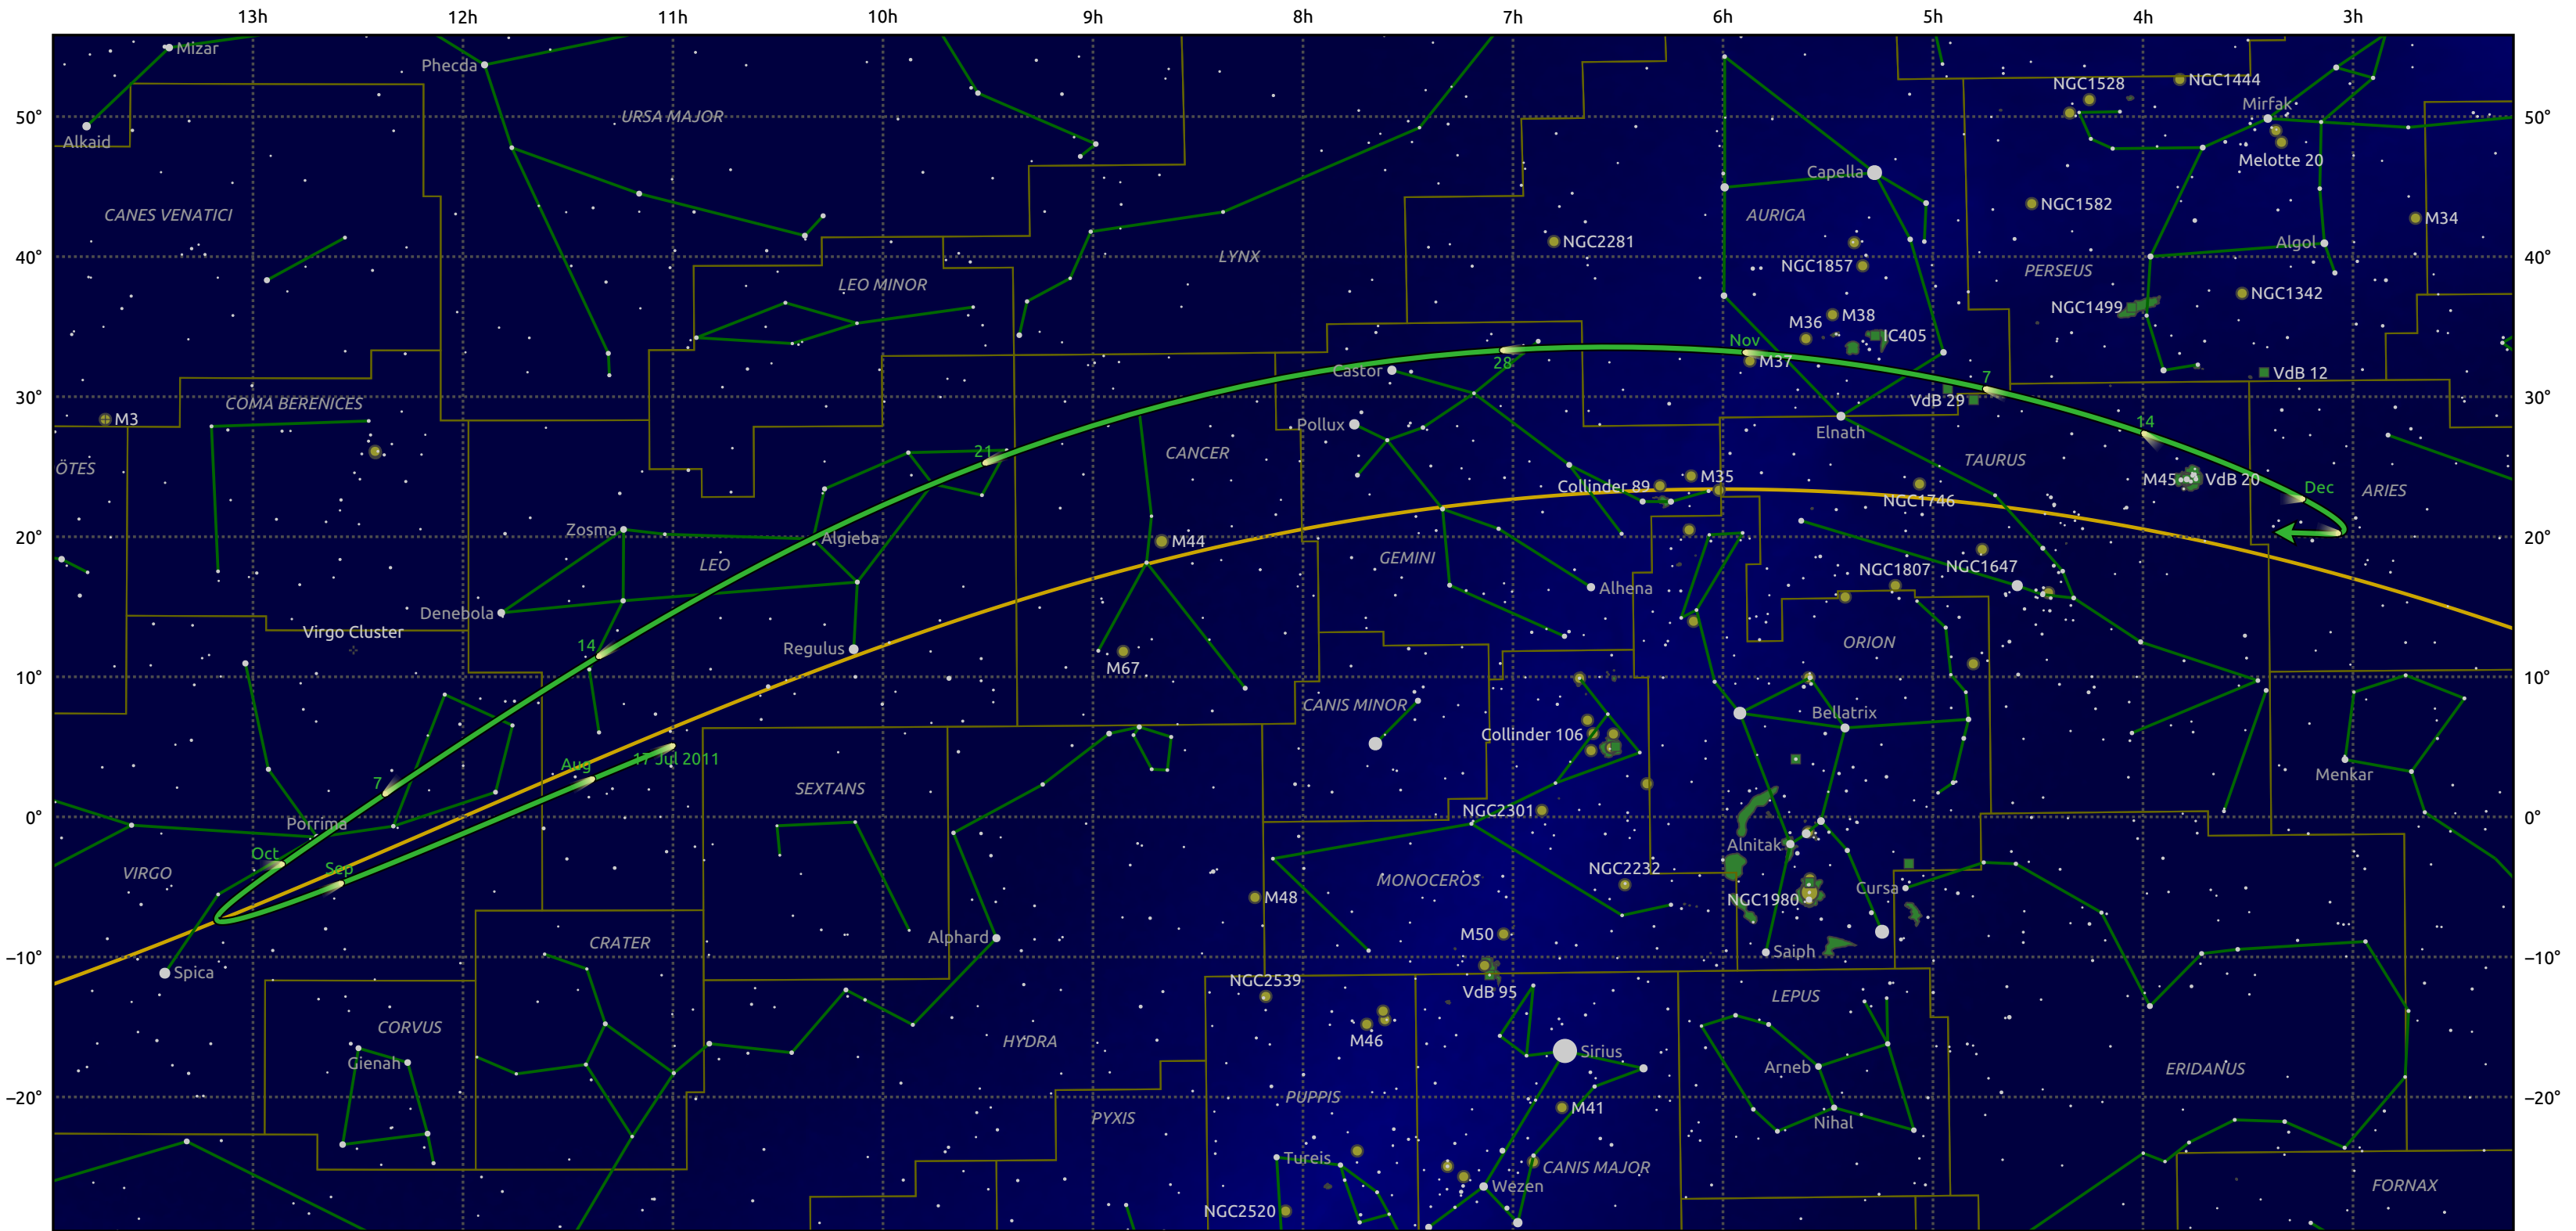

The path of C/2010 X1 (Elenin) starting on 17 Jul 2011

© Dominic Ford 2011–2025. Date markers placed at midnight UTC. Downloaded from <https://in-the-sky.org>

Magnitude scale: ● 6.0 ● 5.0 ● 4.0 ● 3.0 ● 2.0 ● 1.0 ● 0.0 ● -1.0 ● -2.0

— Ecliptic Plane

● Galaxy ■ Bright nebula ● Open cluster ● Globular cluster ● Planetary nebula

Date	Mag
2011 Aug 1	9.6
2011 Aug 13	8.5
2011 Aug 22	7.5
2011 Aug 30	6.4
2011 Sep 1	6.1
2011 Sep 7	5.3
2011 Sep 18	4.2
2011 Oct 31	5.2
2011 Nov 1	5.4
2011 Nov 7	6.3
2011 Nov 14	7.3
2011 Nov 22	8.3
2011 Dec 2	9.4
2011 Dec 13	10.4
2011 Dec 26	11.4
2012 Jan 1	11.9
2012 Jan 10	12.4