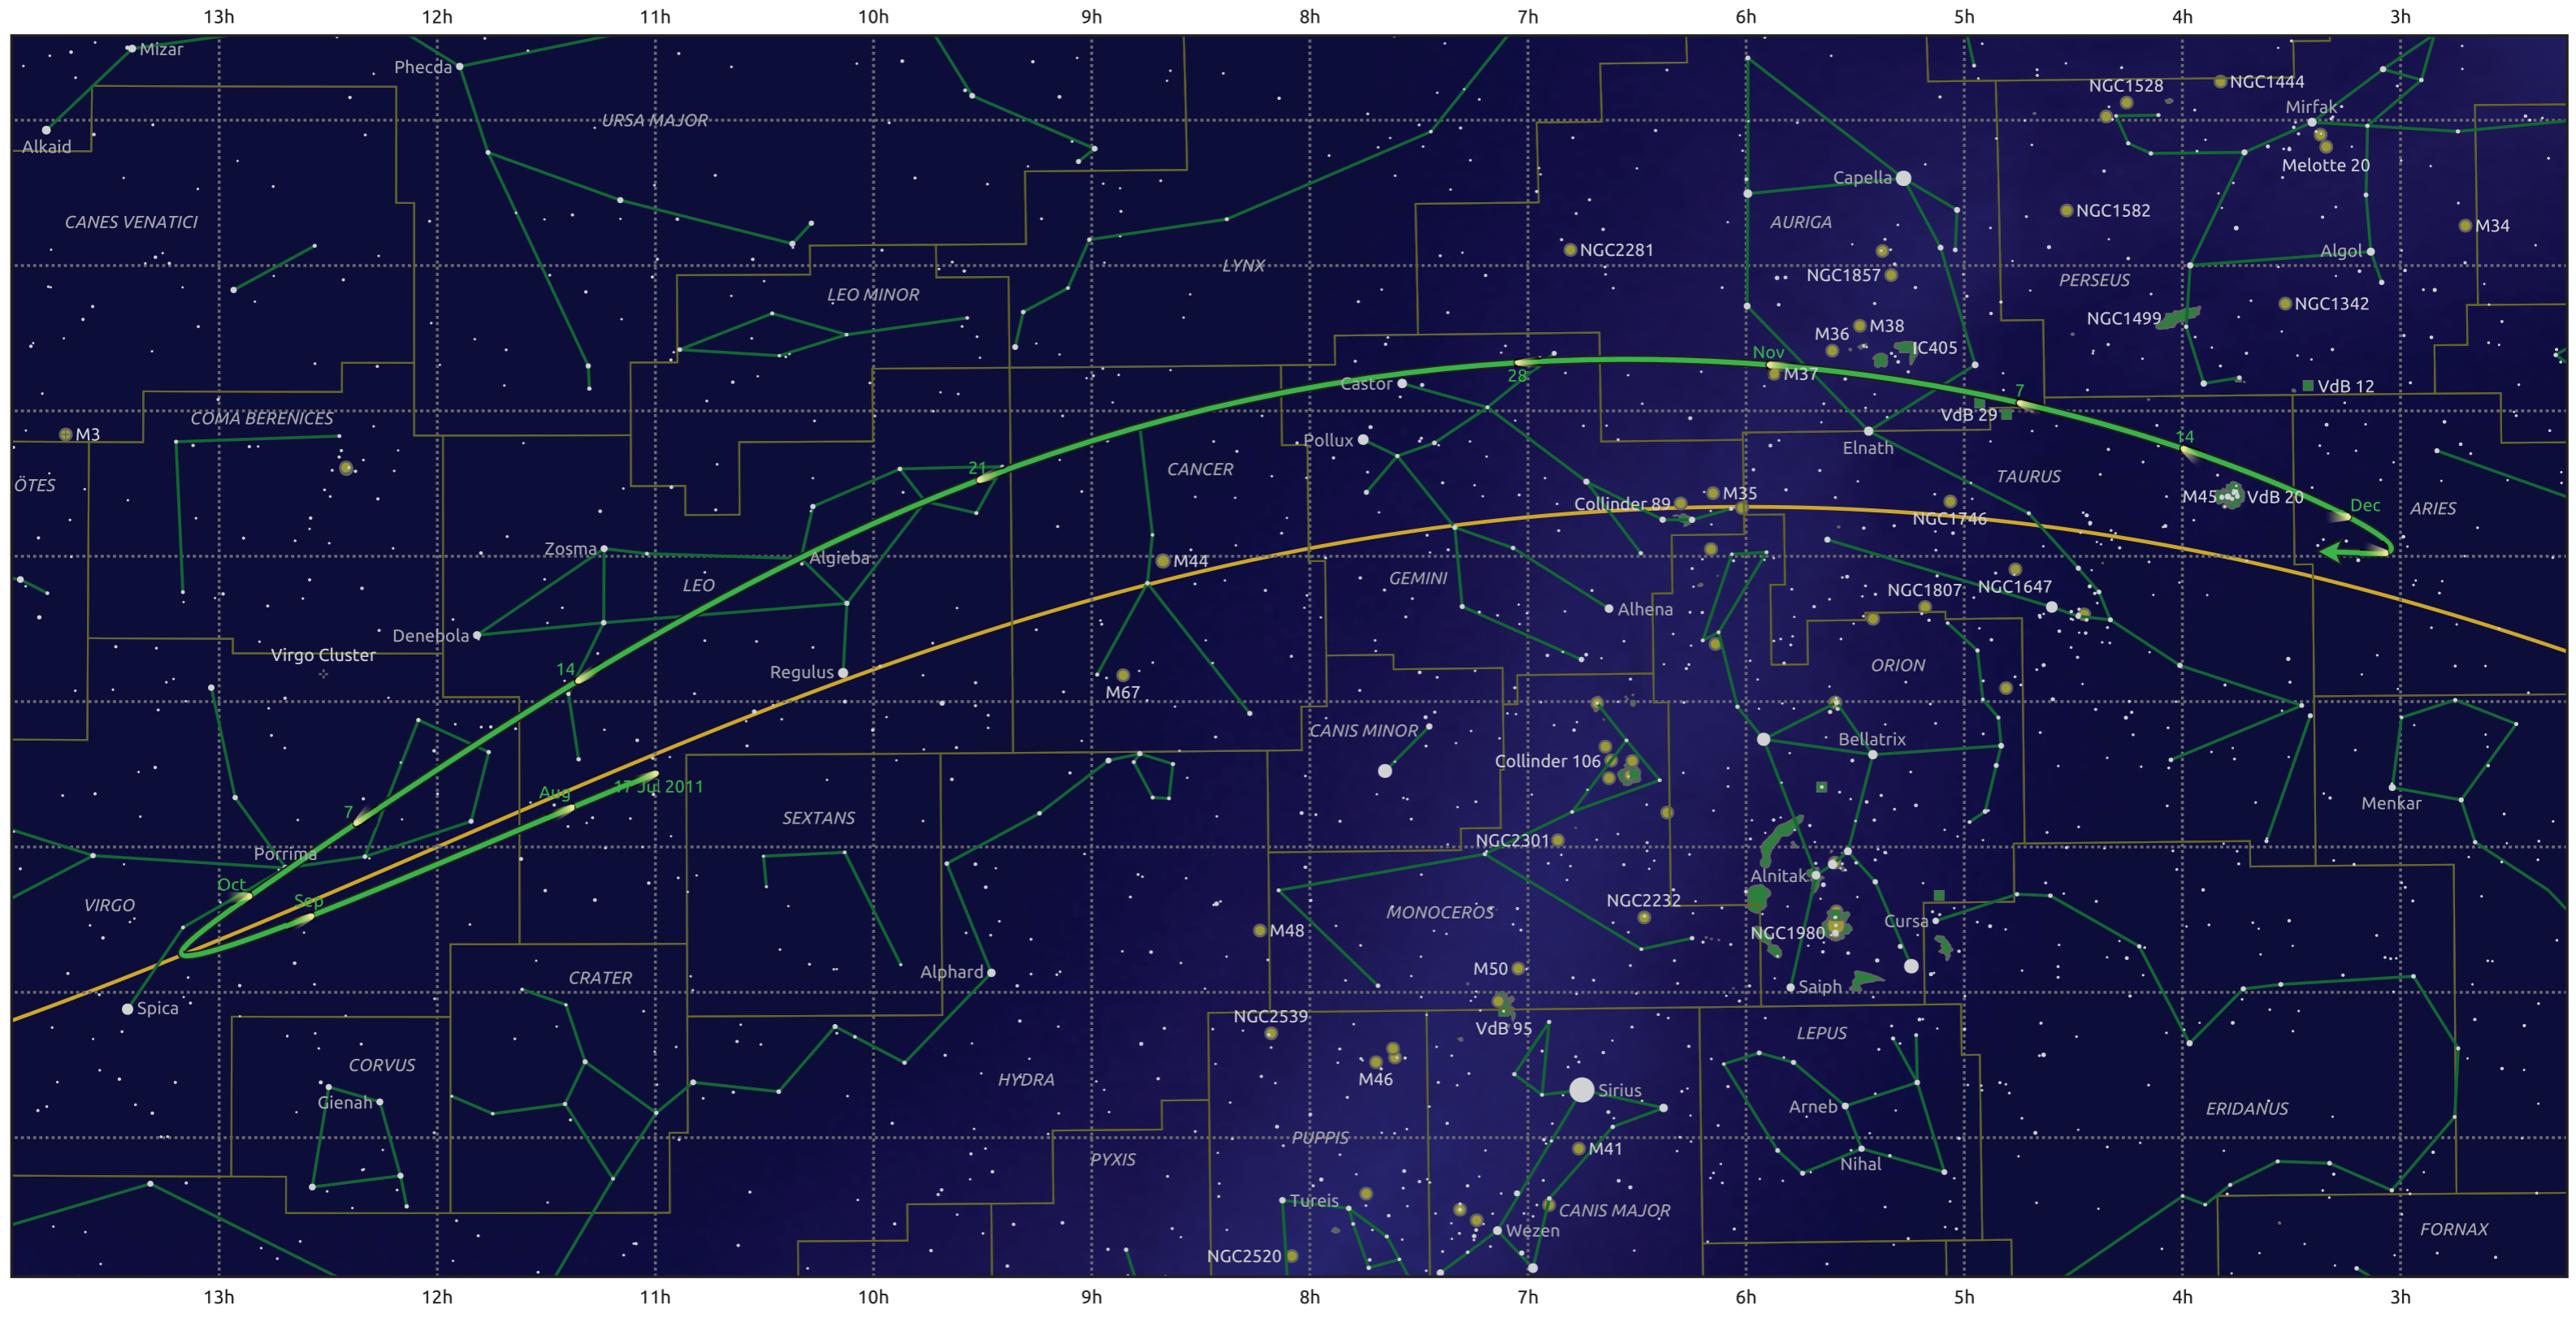

# The path of C/2010 X1 (Elenin) starting on 17 Jul 2011

© Dominic Ford 2011–2025. Date markers placed at midnight UTC. Downloaded from <https://in-the-sky.org>

Magnitude scale:  -6.0  -5.0  -4.0  -3.0  -2.0  -1.0  -2.0

Ecliptic Plane

Galaxy  
  Bright nebula  
  Open cluster  
  Globular cluster  
  Planetary nebula

Date	Mag
2011 Aug 1	9.6
2011 Aug 13	8.5
2011 Aug 22	7.5
2011 Aug 30	6.4
2011 Sep 1	6.1
2011 Sep 7	5.3
2011 Sep 18	4.2
2011 Oct 31	5.2
2011 Nov 1	5.4
2011 Nov 7	6.3
2011 Nov 14	7.3
2011 Nov 22	8.3
2011 Dec 2	9.4
2011 Dec 13	10.4
2011 Dec 26	11.4
2012 Jan 1	11.9
2012 Jan 10	12.4