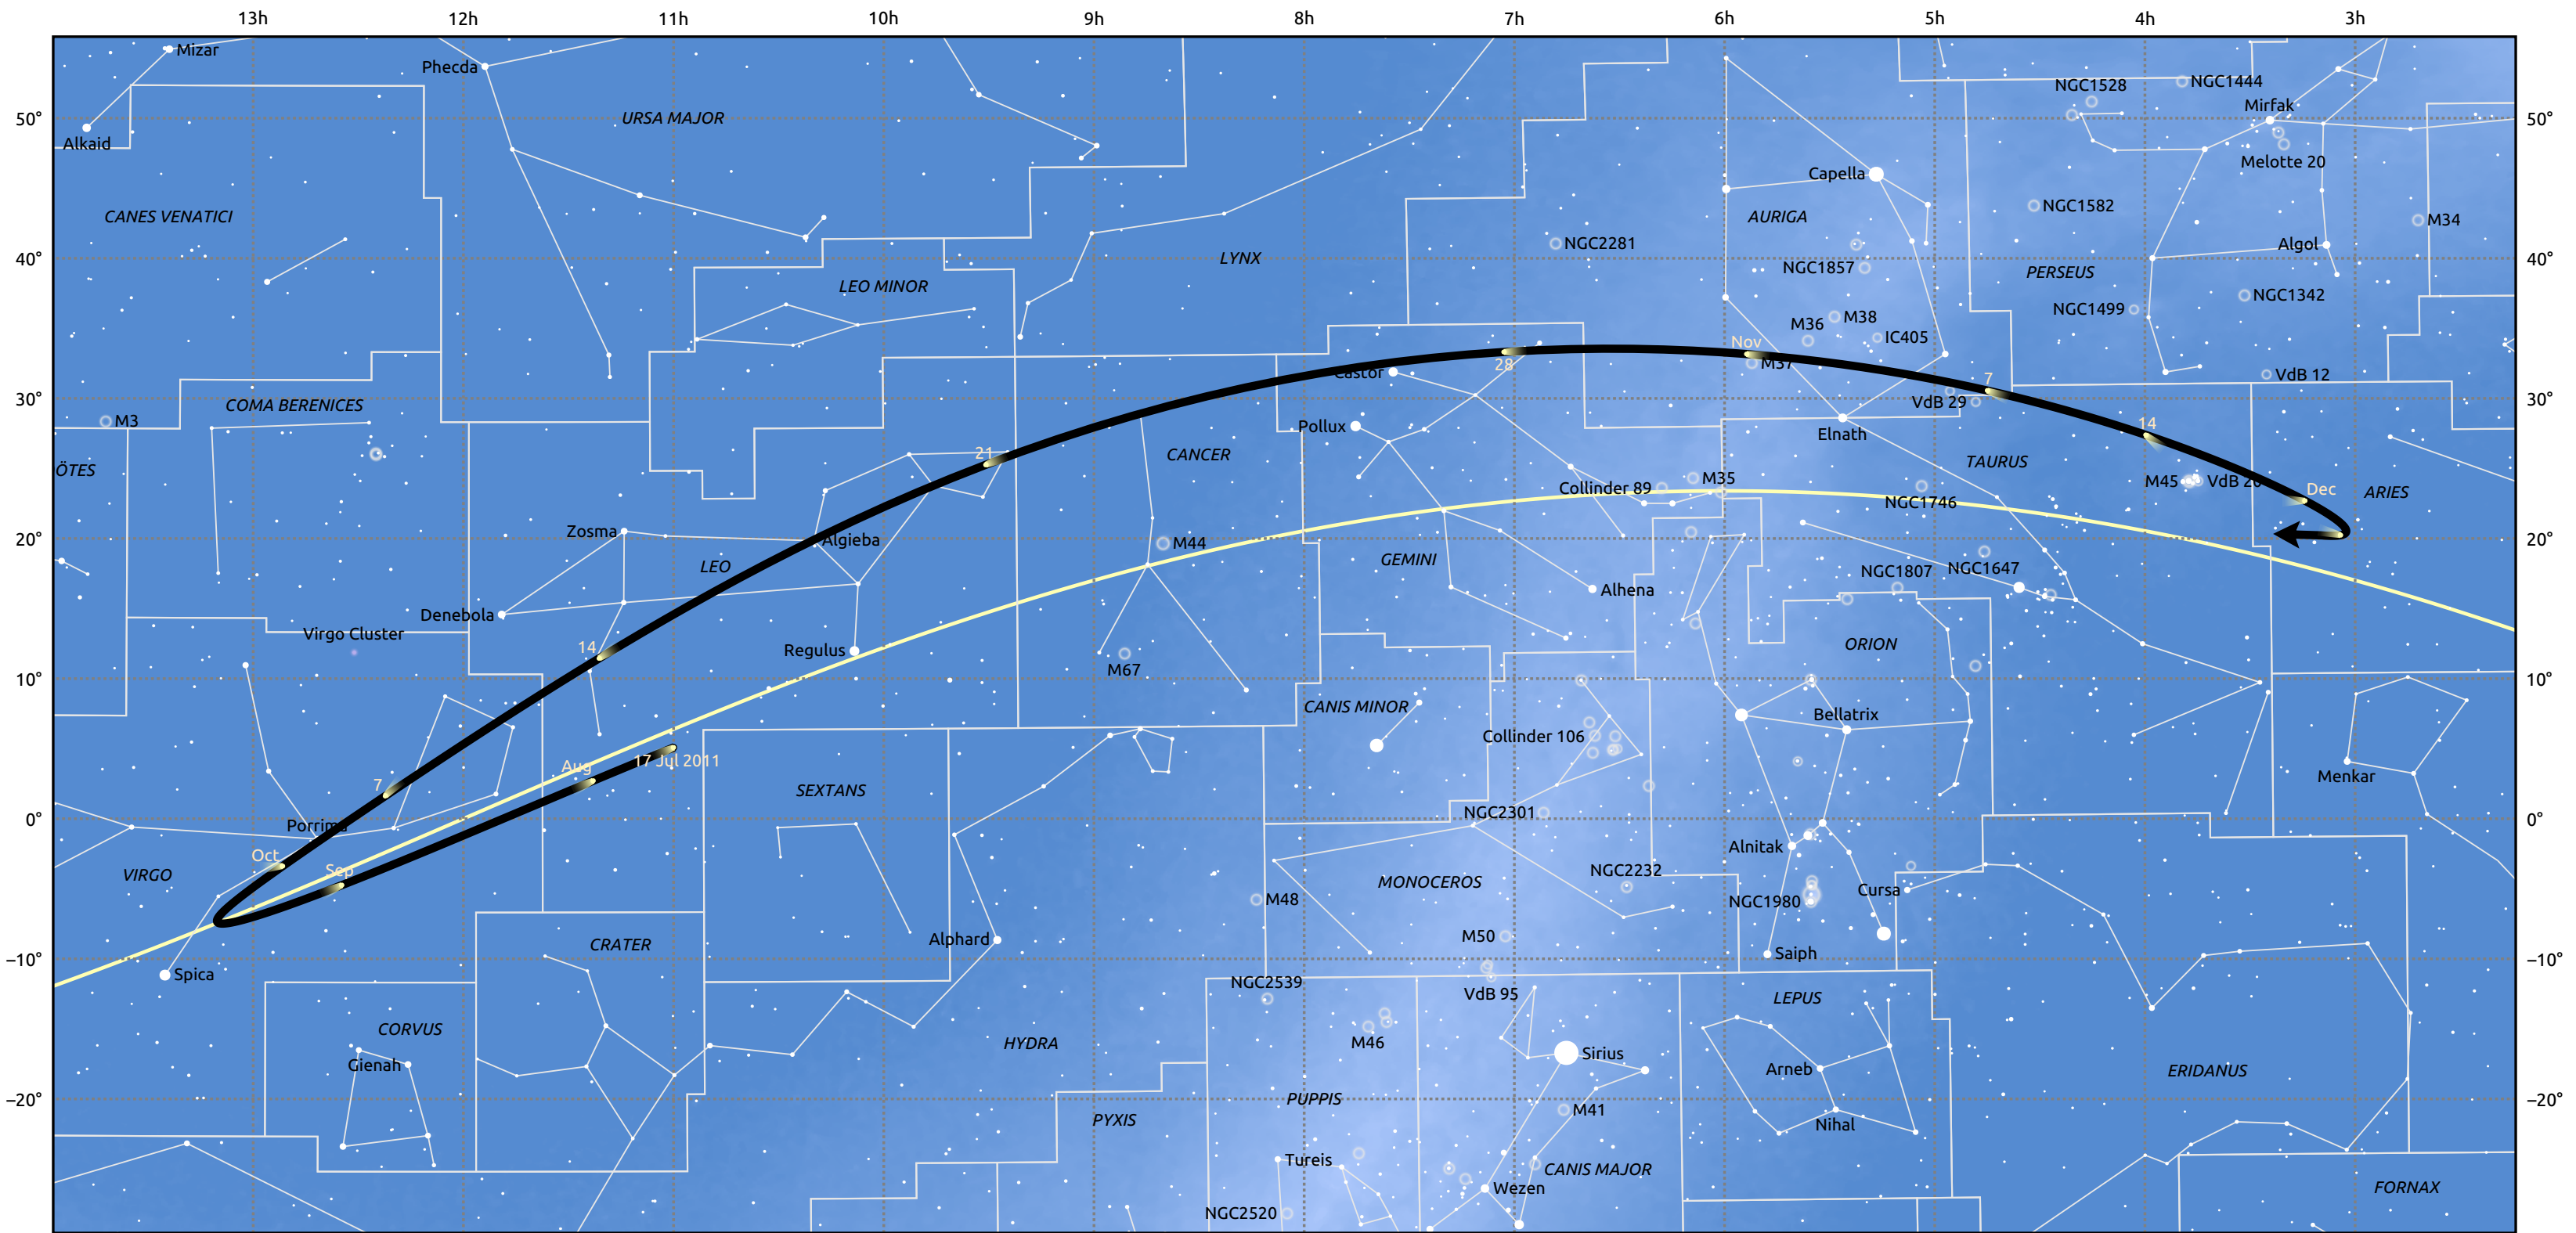

The path of C/2010 X1 (Elenin) starting on 17 Jul 2011

© Dominic Ford 2011–2025. Date markers placed at midnight UTC. Downloaded from <https://in-the-sky.org>

Magnitude scale: 6.0 5.0 4.0 3.0 2.0 1.0 0.0 -1.0 -2.0

— Ecliptic Plane

Galaxy Bright nebula Open cluster Globular cluster Planetary nebula

Date	Mag
2011 Aug 1	9.6
2011 Aug 13	8.5
2011 Aug 22	7.5
2011 Aug 30	6.4
2011 Sep 1	6.1
2011 Sep 7	5.3
2011 Sep 18	4.2
2011 Oct 31	5.2
2011 Nov 1	5.4
2011 Nov 7	6.3
2011 Nov 14	7.3
2011 Nov 22	8.3
2011 Dec 2	9.4
2011 Dec 13	10.4
2011 Dec 26	11.4
2012 Jan 1	11.9
2012 Jan 10	12.4