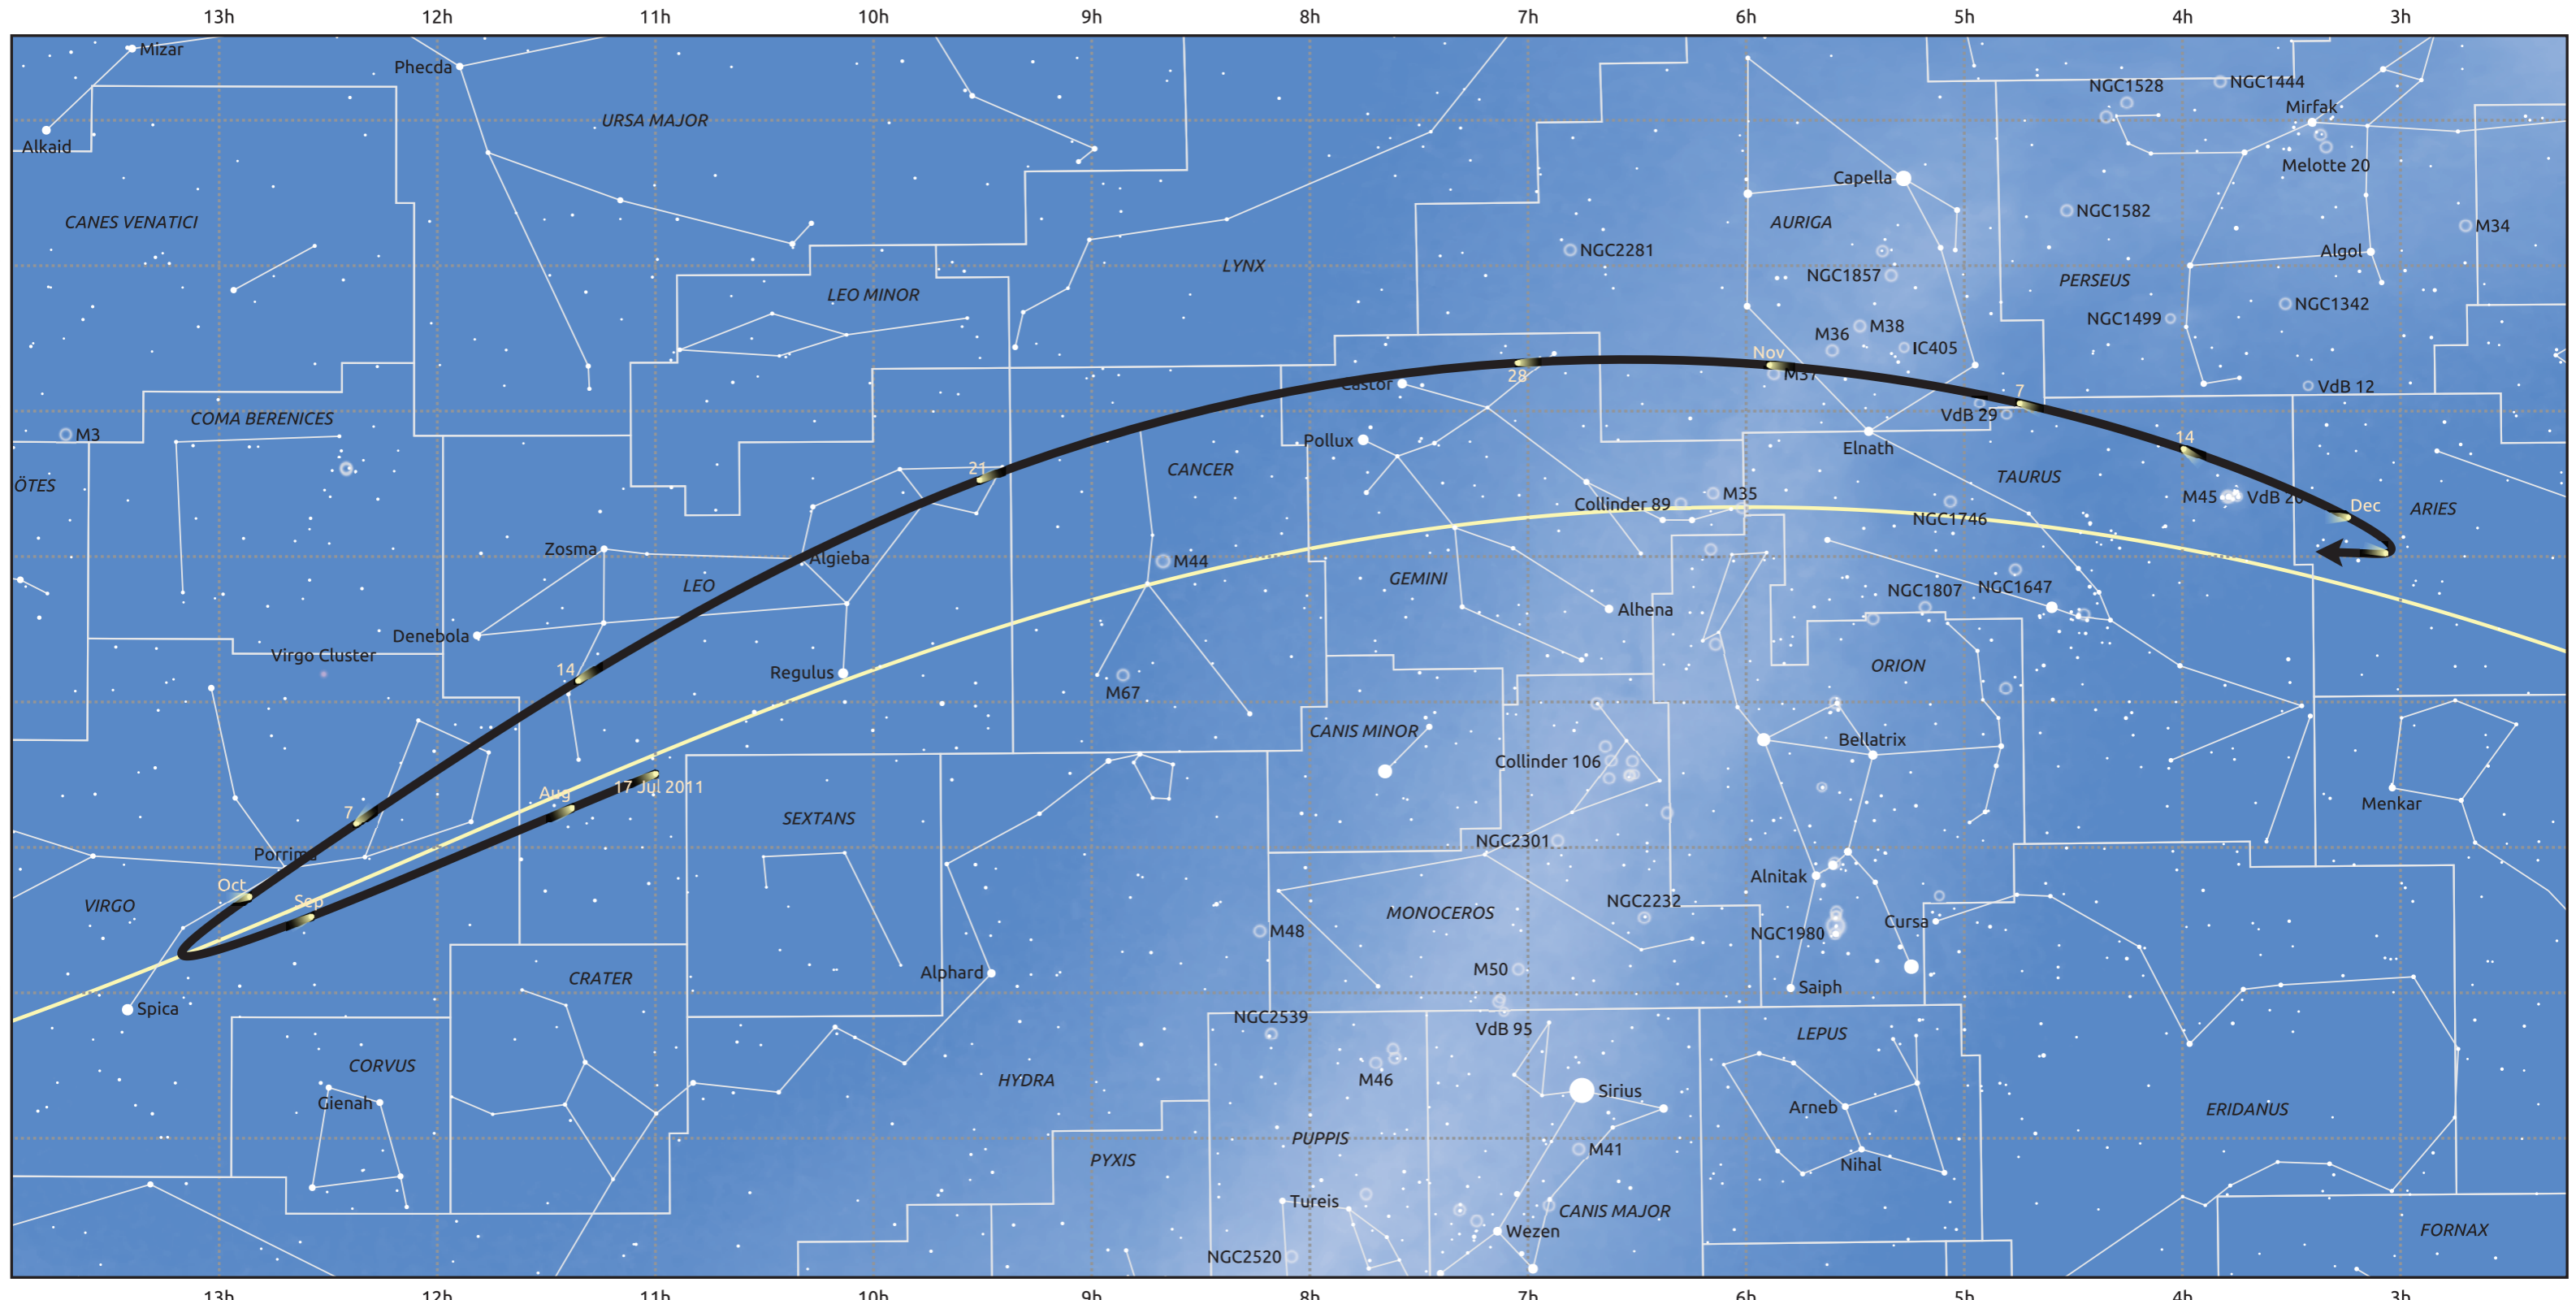

The path of C/2010 X1 (Elenin) starting on 17 Jul 2011

© Dominic Ford 2011–2025. Date markers placed at midnight UTC. Downloaded from <https://in-the-sky.org>

Magnitude scale: \bullet -6.0 \bullet -5.0 \bullet -4.0 \bullet -3.0 \bullet -2.0 \bullet -1.0 \bullet 0.0 \bullet -1.0 \bullet -2.0

— Ecliptic Plane

\bullet Galaxy \circ Bright nebula \circ Open cluster \circ Globular cluster \diamond Planetary nebula

Date	Mag
2011 Aug 1	9.6
2011 Aug 13	8.5
2011 Aug 22	7.5
2011 Aug 30	6.4
2011 Sep 1	6.1
2011 Sep 7	5.3
2011 Sep 18	4.2
2011 Oct 31	5.2
2011 Nov 1	5.4
2011 Nov 7	6.3
2011 Nov 14	7.3
2011 Nov 22	8.3
2011 Dec 2	9.4
2011 Dec 13	10.4
2011 Dec 26	11.4
2012 Jan 1	11.9
2012 Jan 10	12.4