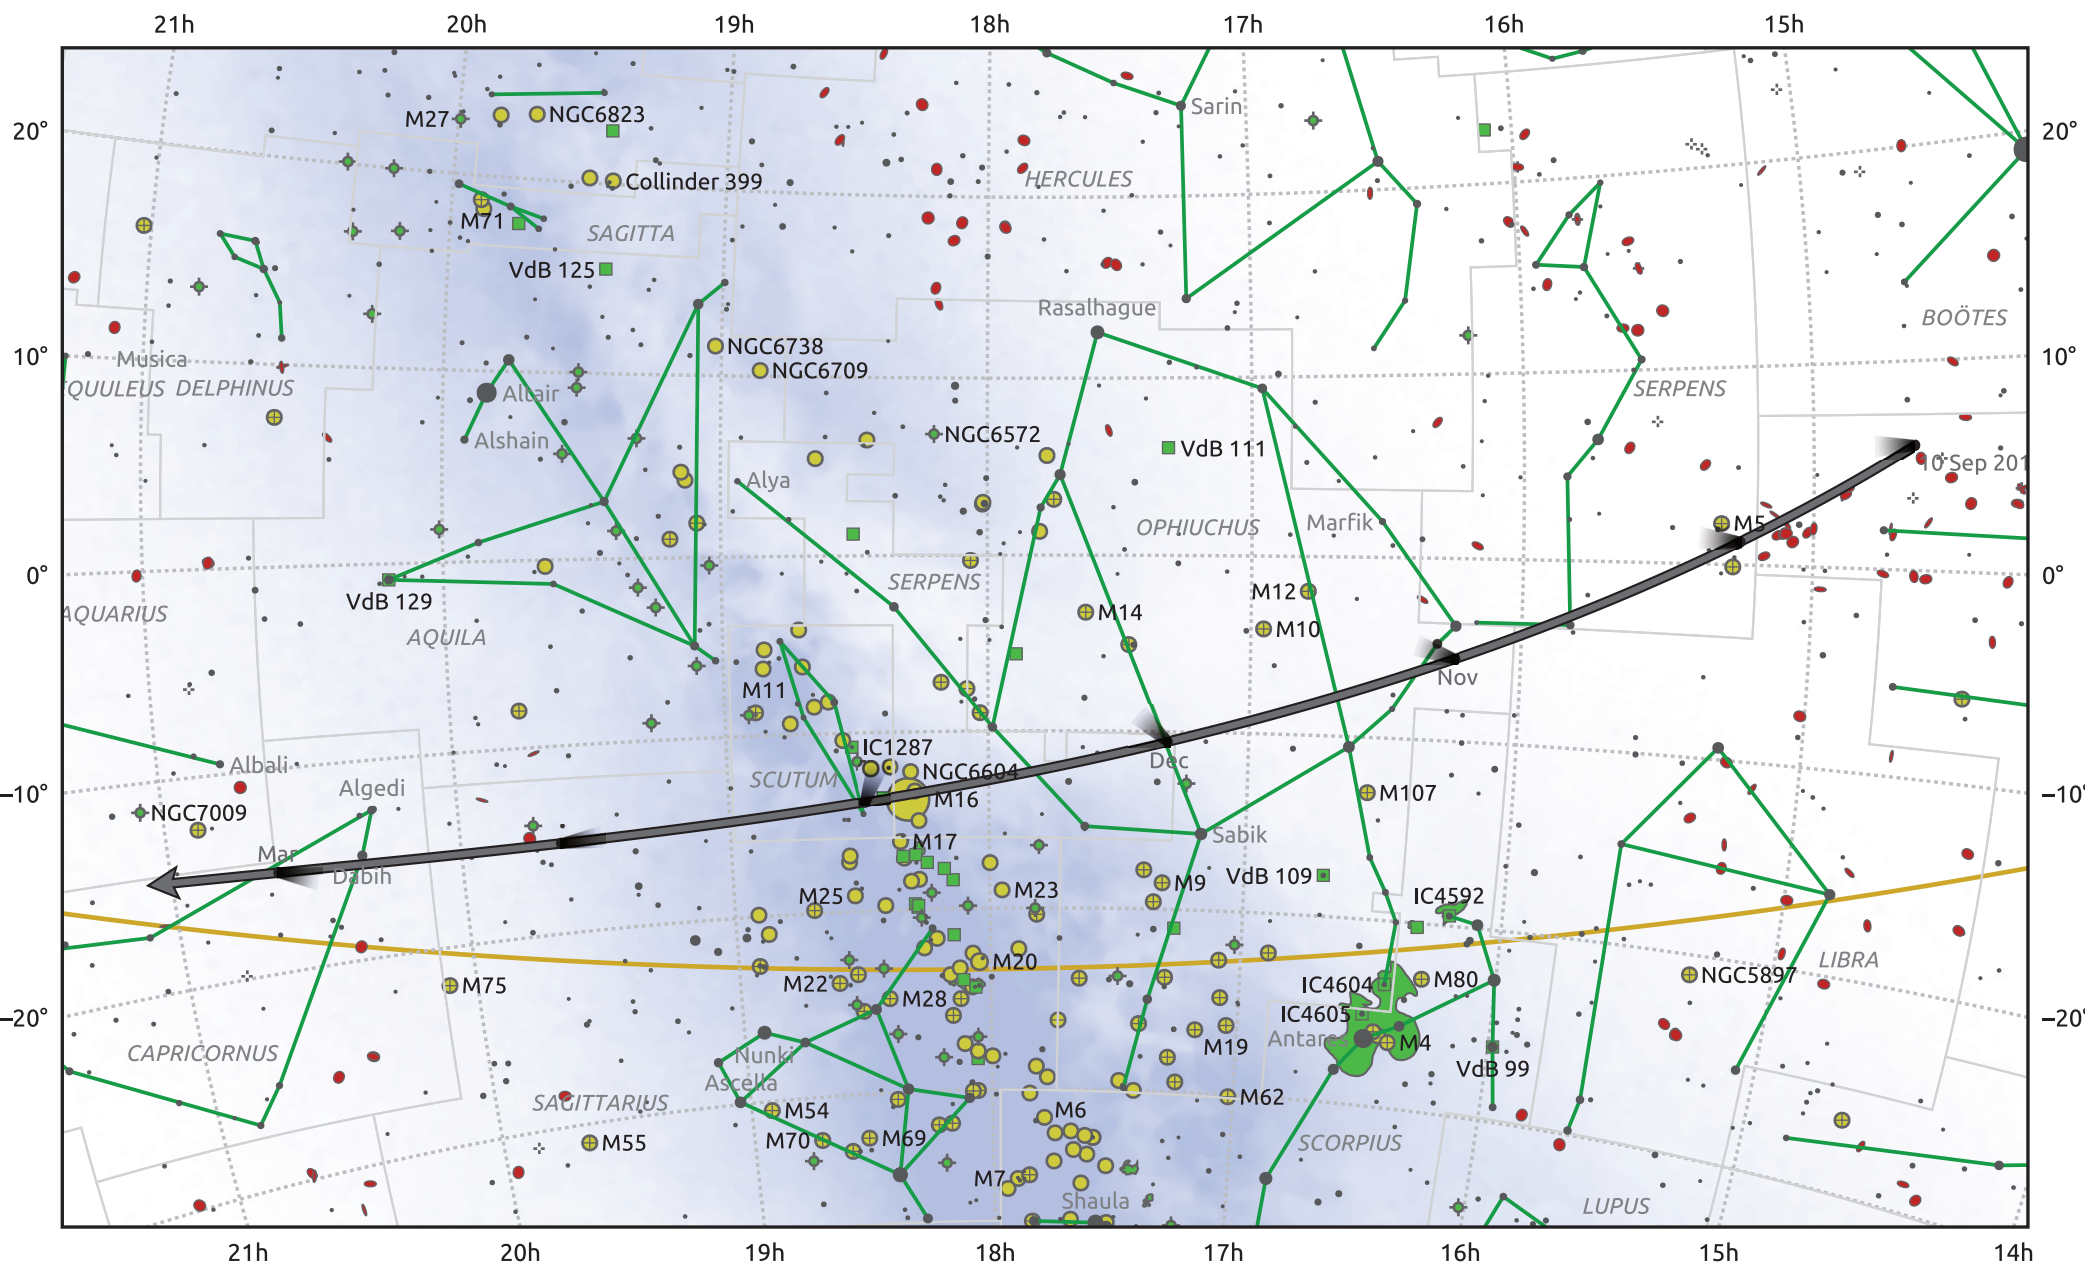

The path of C/2011 A3 (Gibbs) starting on 10 Sep 2011

© Dominic Ford 2011–2025. Date markers placed at midnight UTC. Downloaded from <https://in-the-sky.org>

Magnitude scale: •6.0 •5.0 •4.0 •3.0 •2.0 ●1.0 ●0.0

— Ecliptic Plane

● Galaxy ■ Bright nebula ● Open cluster ⊕ Globular cluster ◆ Planetary nebula

Date	Mag
2011 Nov 1	9.6
2012 Jan 1	9.5
2012 Mar 1	10.2