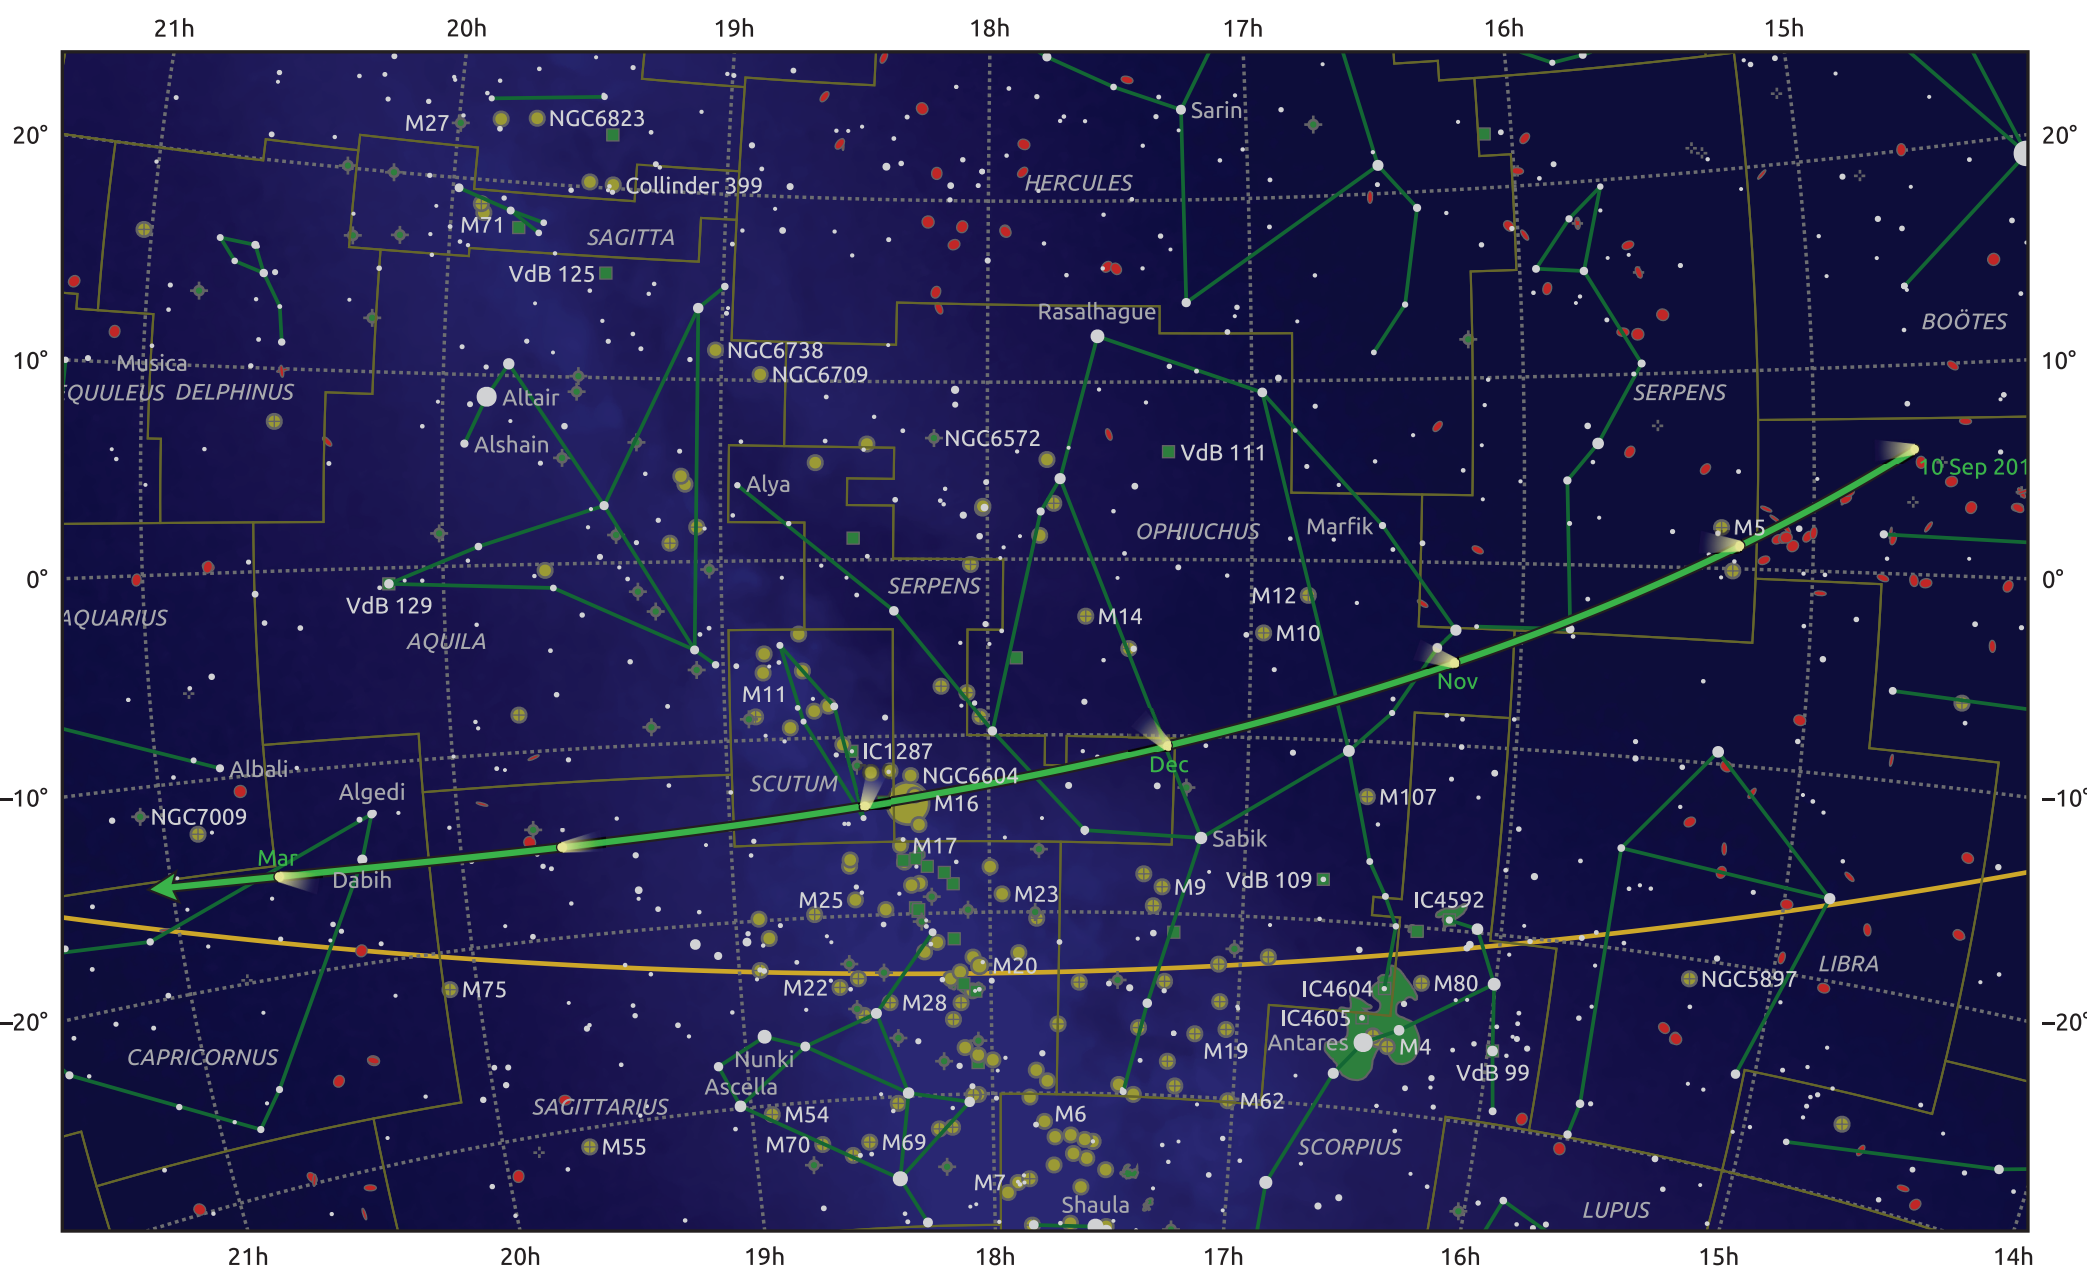

The path of C/2011 A3 (Gibbs) starting on 10 Sep 2011

© Dominic Ford 2011–2025. Date markers placed at midnight UTC. Downloaded from <https://in-the-sky.org>

Magnitude scale: 6.0 5.0 4.0 3.0 2.0 1.0 0.0

Ecliptic Plane

- Galaxy
- Bright nebula
- Open cluster
- Globular cluster
- Planetary nebula

Date	Mag
2011 Nov 1	9.6
2012 Jan 1	9.5
2012 Mar 1	10.2