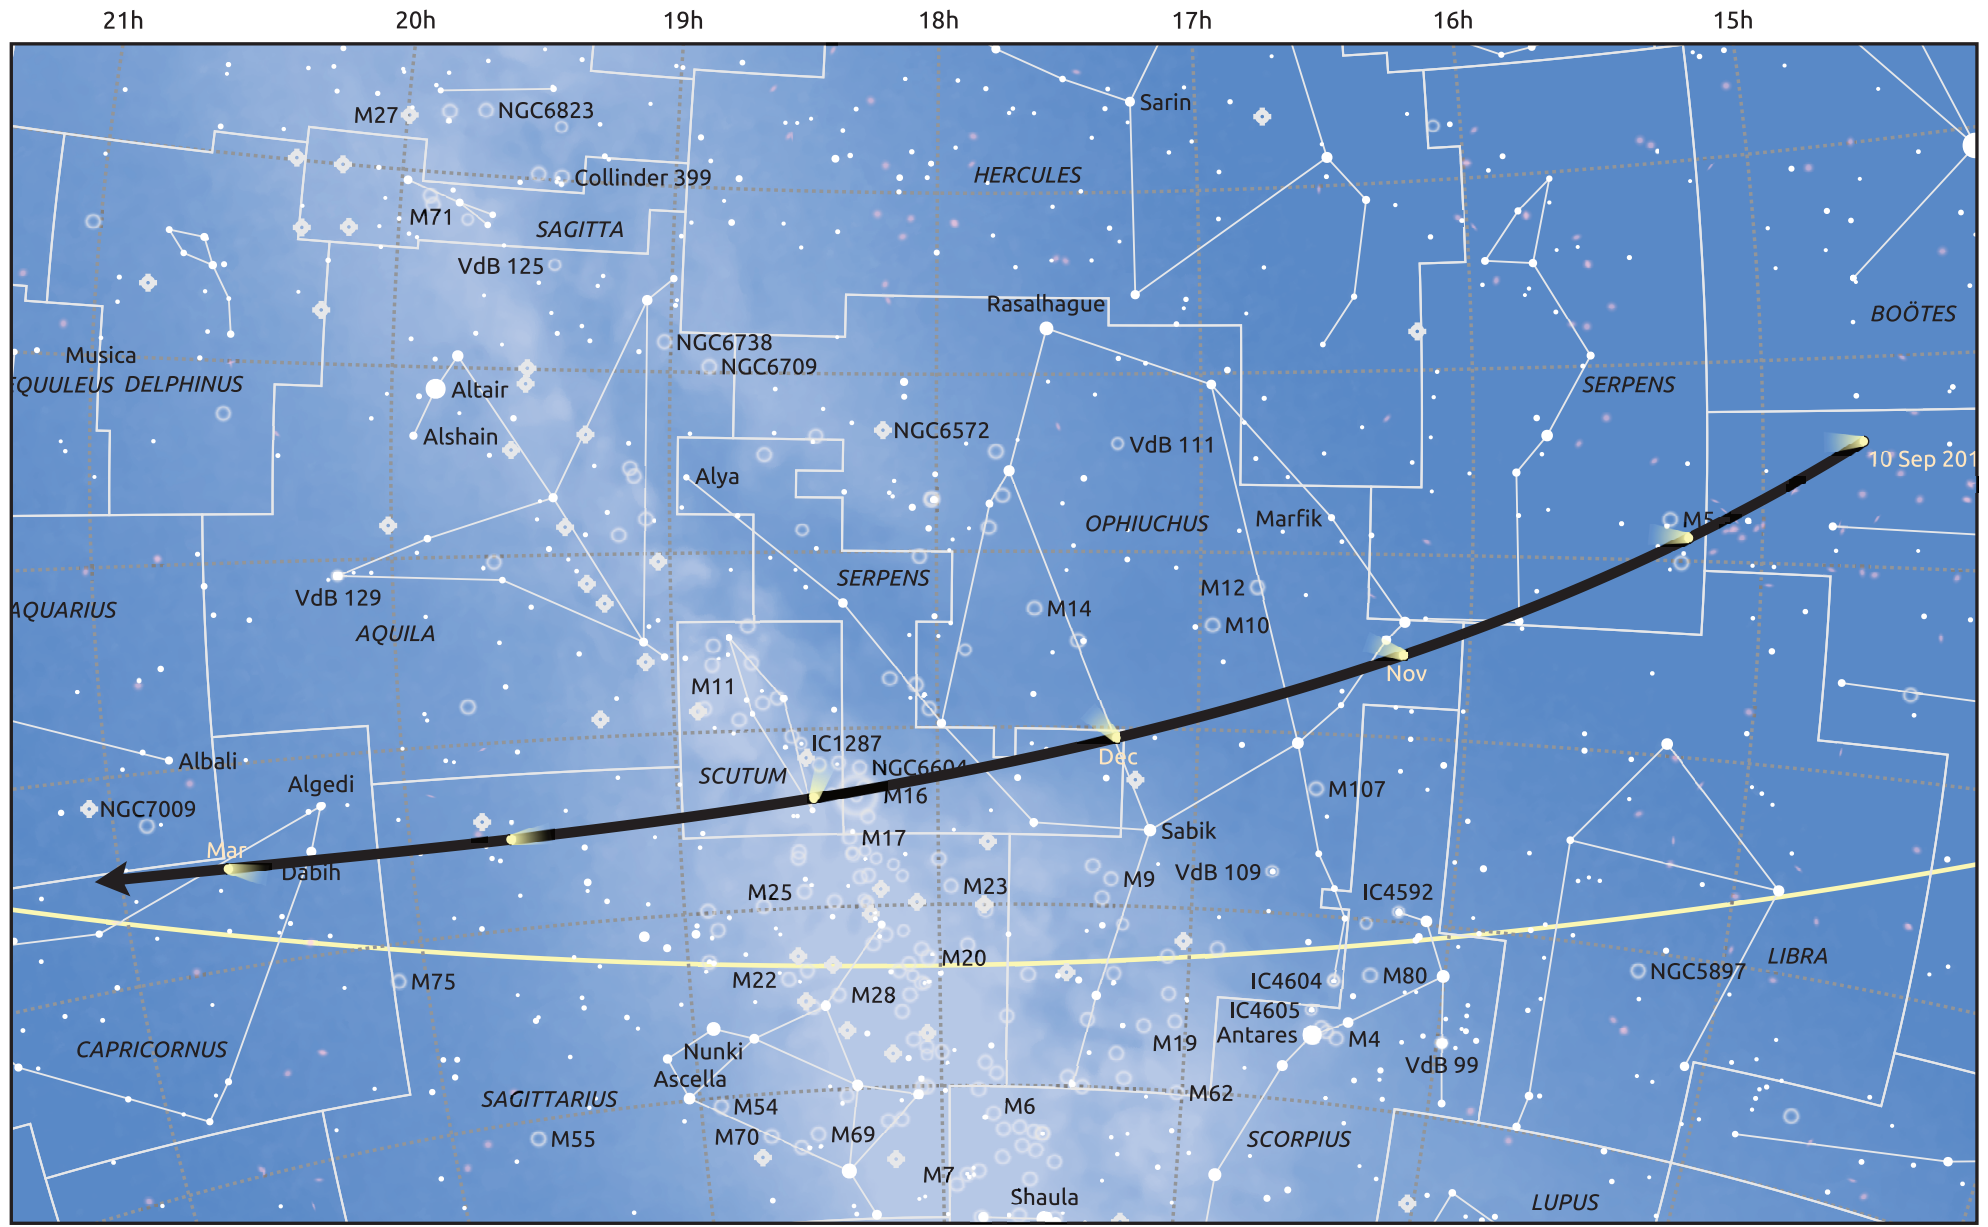

The path of C/2011 A3 (Gibbs) starting on 10 Sep 2011

© Dominic Ford 2011–2025. Date markers placed at midnight UTC. Downloaded from <https://in-the-sky.org>

Magnitude scale: ● 6.0 ● 5.0 ● 4.0 ● 3.0 ● 2.0 ● 1.0 ● 0.0

— Ecliptic Plane

- Galaxy
- Bright nebula
- Open cluster
- Globular cluster
- ◇ Planetary nebula

Date	Mag
2011 Nov 1	9.6
2012 Jan 1	9.5
2012 Mar 1	10.2