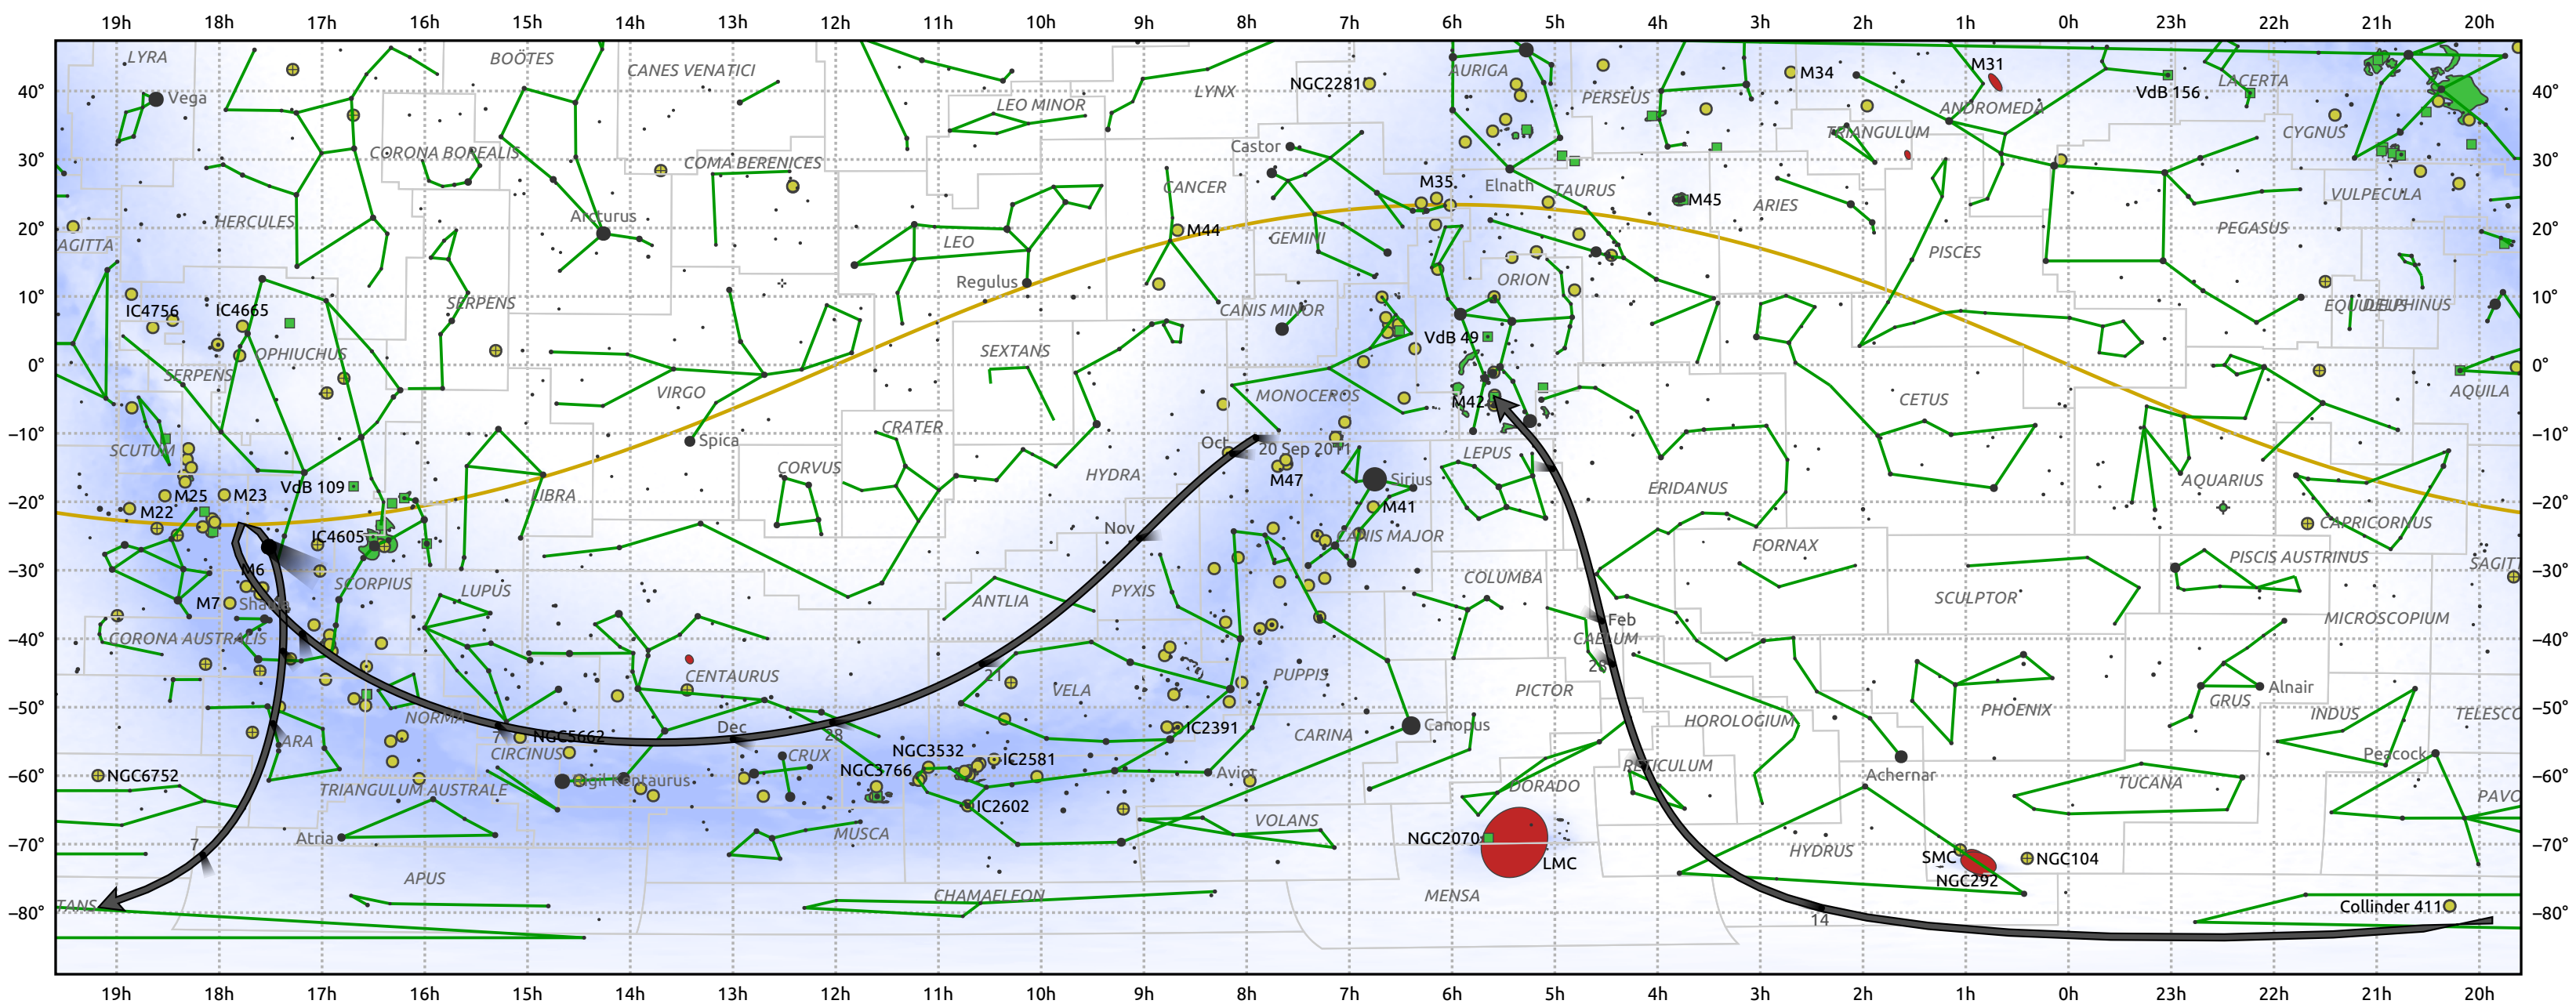

# The path of C/2011 W3 (Lovejoy) starting on 20 Sep 2011

© Dominic Ford 2011–2025. Date markers placed at midnight UTC. Downloaded from <https://in-the-sky.org>

Magnitude scale: • 5.0 • 4.0 • 3.0 • 2.0 • 1.0 • 0.0 • -1.0 • -2.0

— Ecliptic Plane

● Galaxy ■ Bright nebula ● Open cluster ● Globular cluster ● Planetary nebula

Date	Mag
2011 Oct 3	18.3
2011 Oct 13	17.3
2011 Oct 22	16.3
2011 Oct 30	15.2
2011 Nov 1	14.9
2011 Nov 6	14.1
2011 Nov 12	13.0
2011 Nov 17	12.0
2011 Nov 22	10.9
2011 Nov 26	9.9
2011 Nov 30	8.8
2011 Dec 4	7.5
2011 Dec 7	6.4
2011 Dec 10	5.1
2011 Dec 12	4.0
2011 Dec 14	2.5
2011 Dec 16	0.3
2011 Dec 17	-1.3
2011 Dec 18	-3.9
2011 Dec 19	-9.7
2011 Dec 22	-1.3
2011 Dec 23	0.3
2011 Dec 24	1.5
2011 Dec 26	3.3
2011 Dec 28	4.5
2011 Dec 31	5.8
2012 Jan 1	6.1
2012 Jan 4	7.1
2012 Jan 8	8.1
2012 Jan 13	9.2
2012 Jan 18	10.4
2012 Jan 23	11.5
2012 Jan 28	12.5
2012 Feb 3	13.6
2012 Feb 10	14.7
2012 Feb 17	15.7
2012 Feb 25	16.7
2012 Mar 1	17.3
2012 Mar 6	17.8
2012 Mar 17	18.9