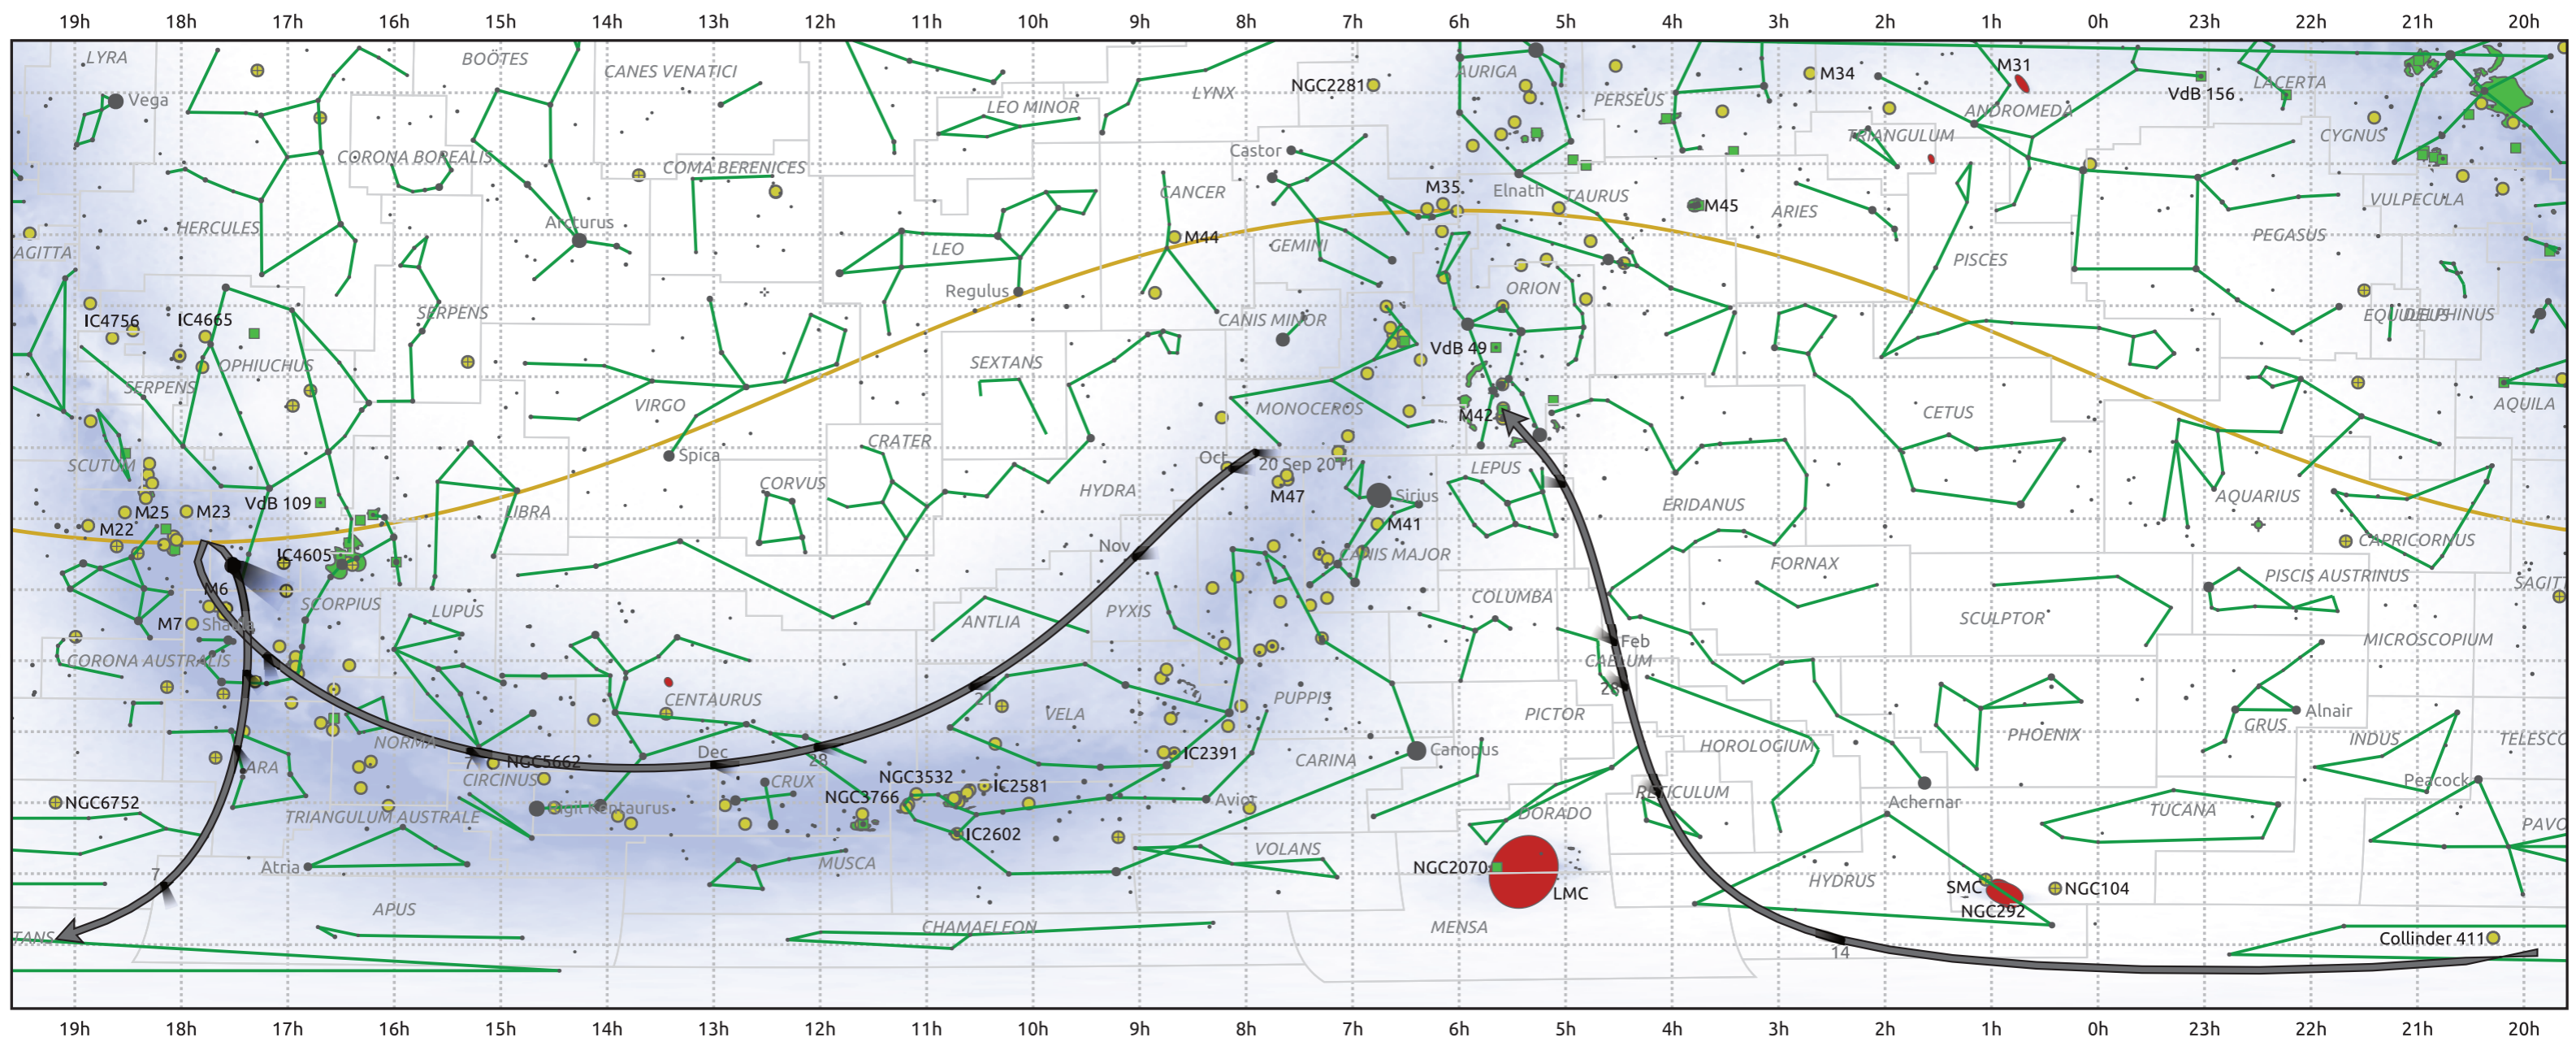

The path of C/2011 W3 (Lovejoy) starting on 20 Sep 2011

© Dominic Ford 2011–2025. Date markers placed at midnight UTC. Downloaded from <https://in-the-sky.org>

Magnitude scale: -5.0 -4.0 -3.0 -2.0 -1.0 0.0 -1.0 -2.0

— Ecliptic Plane

- Galaxy
- Bright nebula
- Open cluster
- ⊕ Globular cluster
- ◆ Planetary nebula

Date	Mag
2011 Oct 3	18.3
2011 Oct 13	17.3
2011 Oct 22	16.3
2011 Oct 30	15.2
2011 Nov 1	14.9
2011 Nov 6	14.1
2011 Nov 12	13.0
2011 Nov 17	12.0
2011 Nov 22	10.9
2011 Nov 26	9.9
2011 Nov 30	8.8
2011 Dec 4	7.5
2011 Dec 7	6.4
2011 Dec 10	5.1
2011 Dec 12	4.0
2011 Dec 14	2.5
2011 Dec 16	0.3
2011 Dec 17	-1.3
2011 Dec 18	-3.9
2011 Dec 19	-9.7
2011 Dec 22	-1.3
2011 Dec 23	0.3
2011 Dec 24	1.5
2011 Dec 26	3.3
2011 Dec 28	4.5
2011 Dec 31	5.8
2012 Jan 1	6.1
2012 Jan 4	7.1
2012 Jan 8	8.1
2012 Jan 13	9.2
2012 Jan 18	10.4
2012 Jan 23	11.5
2012 Jan 28	12.5
2012 Feb 3	13.6
2012 Feb 10	14.7
2012 Feb 17	15.7
2012 Feb 25	16.7
2012 Mar 1	17.3
2012 Mar 6	17.8
2012 Mar 17	18.9