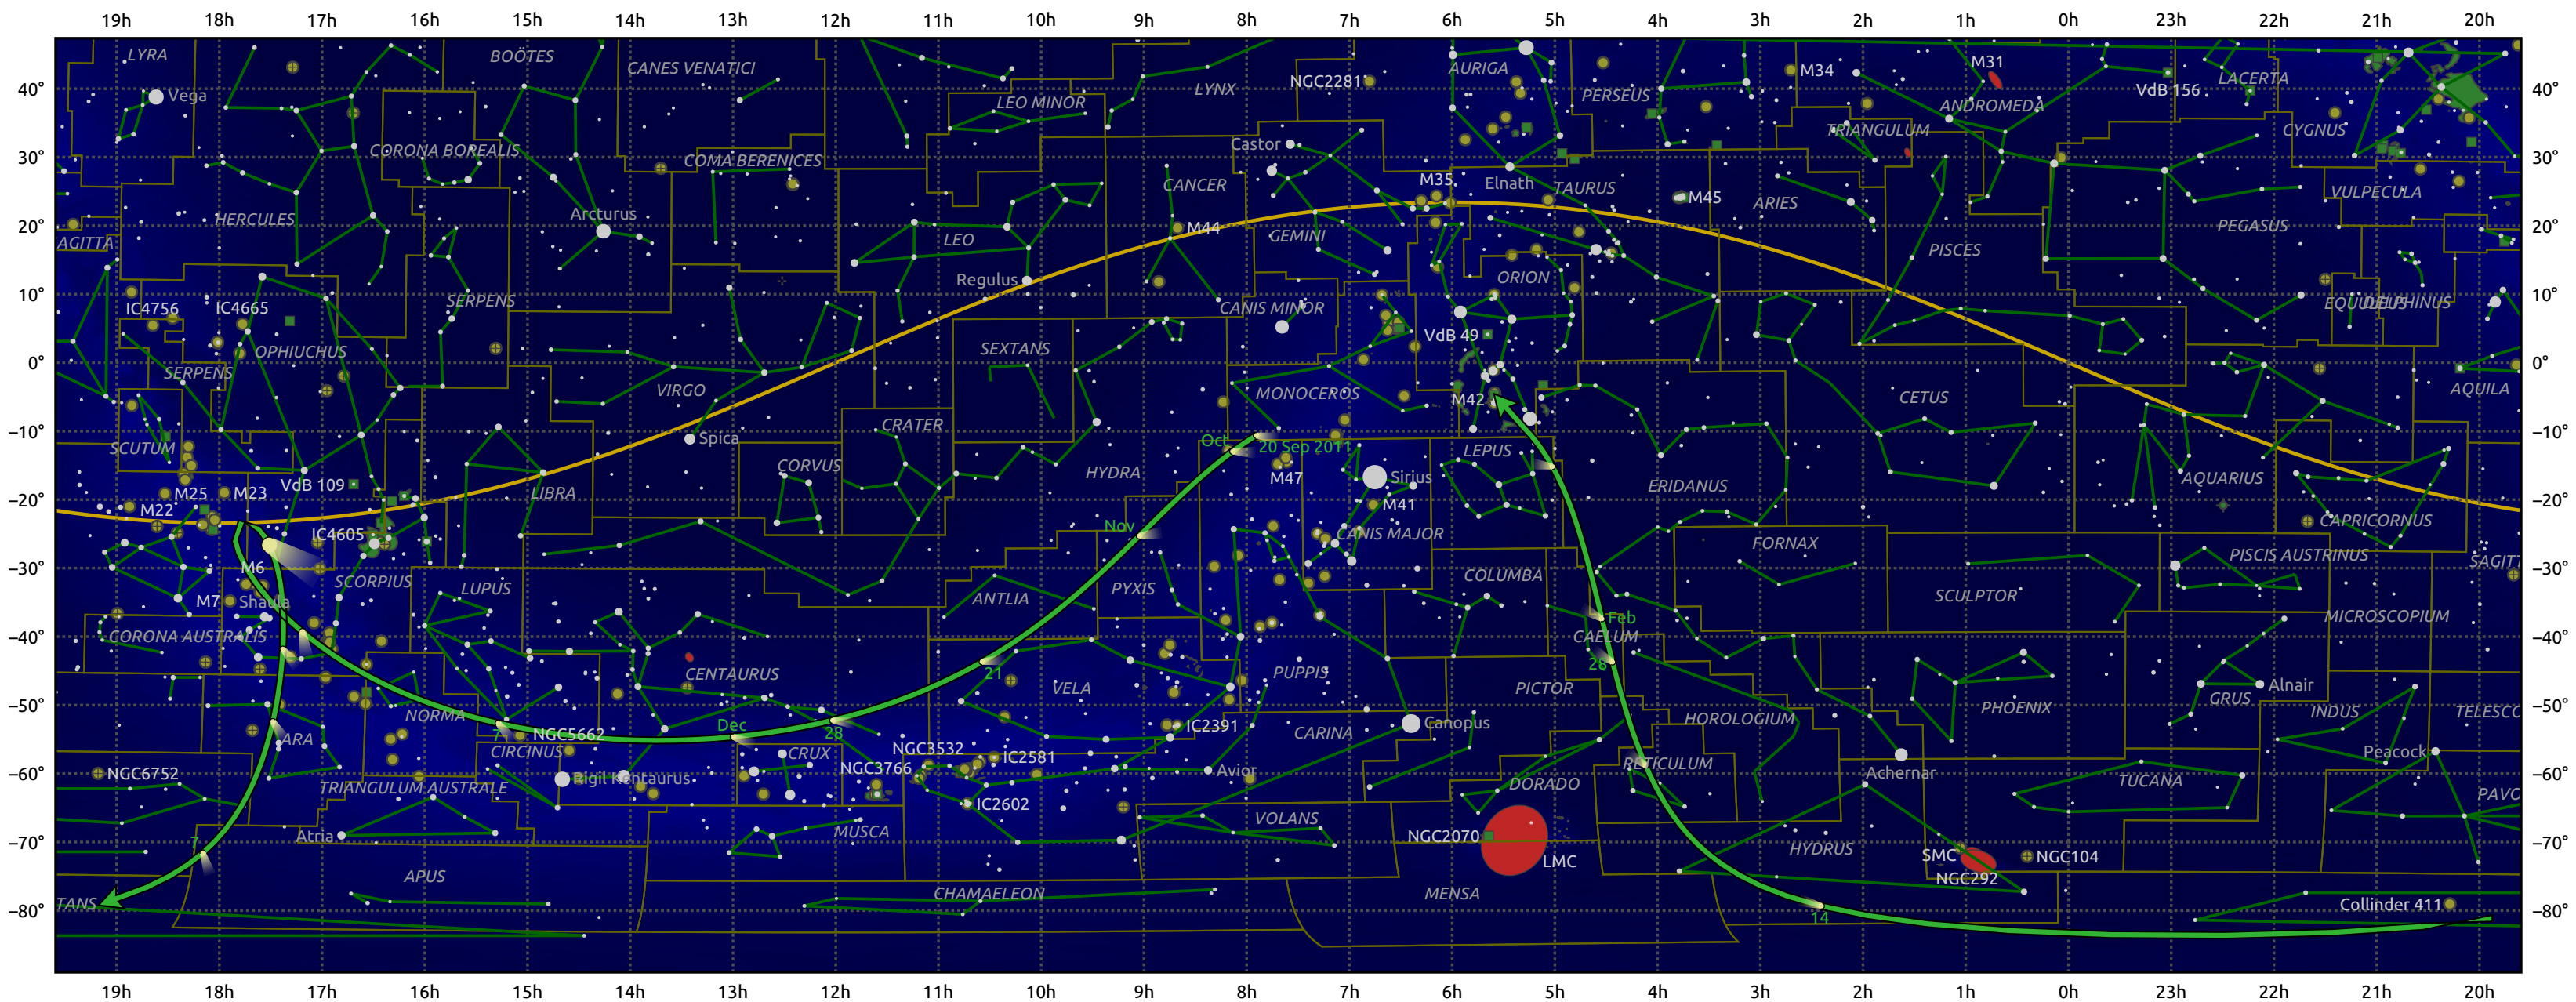

# The path of C/2011 W3 (Lovejoy) starting on 20 Sep 2011

© Dominic Ford 2011–2025. Date markers placed at midnight UTC. Downloaded from <https://in-the-sky.org>

Magnitude scale: • 5.0 • 4.0 • 3.0 • 2.0 • 1.0 • 0.0 • -1.0 • -2.0

— Ecliptic Plane

● Galaxy ■ Bright nebula ● Open cluster ● Globular cluster ◆ Planetary nebula

Date	Mag
2011 Oct 3	18.3
2011 Oct 13	17.3
2011 Oct 22	16.3
2011 Oct 30	15.2
2011 Nov 1	14.9
2011 Nov 6	14.1
2011 Nov 12	13.0
2011 Nov 17	12.0
2011 Nov 22	10.9
2011 Nov 26	9.9
2011 Nov 30	8.8
2011 Dec 4	7.5
2011 Dec 7	6.4
2011 Dec 10	5.1
2011 Dec 12	4.0
2011 Dec 14	2.5
2011 Dec 16	0.3
2011 Dec 17	-1.3
2011 Dec 18	-3.9
2011 Dec 19	-9.7
2011 Dec 22	-1.3
2011 Dec 23	0.3
2011 Dec 24	1.5
2011 Dec 26	3.3
2011 Dec 28	4.5
2011 Dec 31	5.8
2012 Jan 1	6.1
2012 Jan 4	7.1
2012 Jan 8	8.1
2012 Jan 13	9.2
2012 Jan 18	10.4
2012 Jan 23	11.5
2012 Jan 28	12.5
2012 Feb 3	13.6
2012 Feb 10	14.7
2012 Feb 17	15.7
2012 Feb 25	16.7
2012 Mar 1	17.3
2012 Mar 6	17.8
2012 Mar 17	18.9