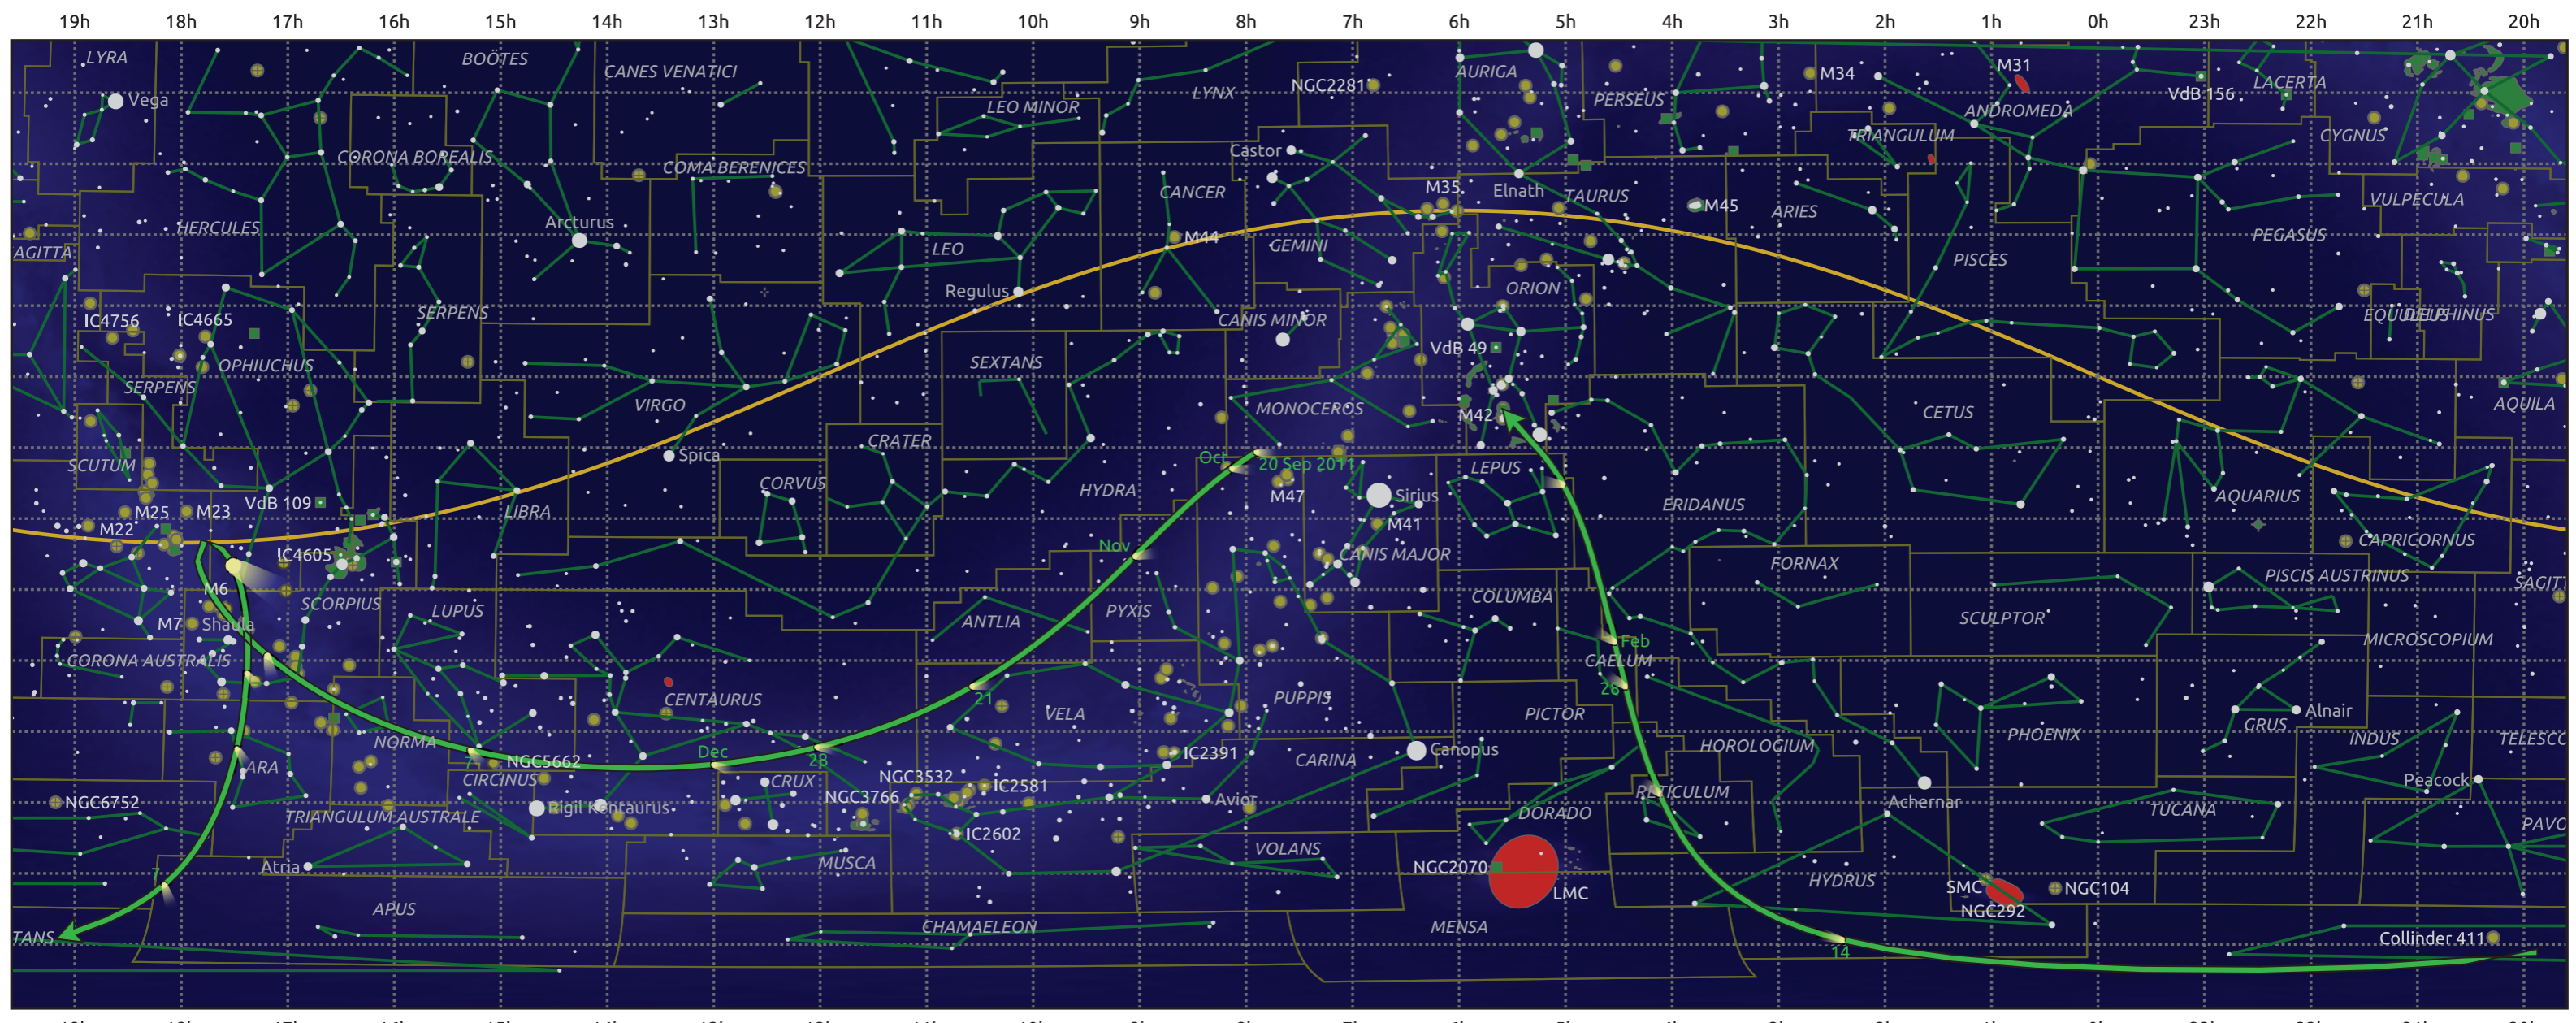

The path of C/2011 W3 (Lovejoy) starting on 20 Sep 2011

© Dominic Ford 2011–2025. Date markers placed at midnight UTC. Downloaded from <https://in-the-sky.org>

Magnitude scale: • 5.0 • 4.0 • 3.0 • 2.0 • 1.0 • 0.0 • -1.0 • -2.0

— Ecliptic Plane

- Galaxy
- Bright nebula
- Open cluster
- Globular cluster
- ◆ Planetary nebula

Date	Mag
2011 Oct 3	18.3
2011 Oct 13	17.3
2011 Oct 22	16.3
2011 Oct 30	15.2
2011 Nov 1	14.9
2011 Nov 6	14.1
2011 Nov 12	13.0
2011 Nov 17	12.0
2011 Nov 22	10.9
2011 Nov 26	9.9
2011 Nov 30	8.8
2011 Dec 4	7.5
2011 Dec 7	6.4
2011 Dec 10	5.1
2011 Dec 12	4.0
2011 Dec 14	2.5
2011 Dec 16	0.3
2011 Dec 17	-1.3
2011 Dec 18	-3.9
2011 Dec 19	-9.7
2011 Dec 22	-1.3
2011 Dec 23	0.3
2011 Dec 24	1.5
2011 Dec 26	3.3
2011 Dec 28	4.5
2011 Dec 31	5.8
2012 Jan 1	6.1
2012 Jan 4	7.1
2012 Jan 8	8.1
2012 Jan 13	9.2
2012 Jan 18	10.4
2012 Jan 23	11.5
2012 Jan 28	12.5
2012 Feb 3	13.6
2012 Feb 10	14.7
2012 Feb 17	15.7
2012 Feb 25	16.7
2012 Mar 1	17.3
2012 Mar 6	17.8
2012 Mar 17	18.9