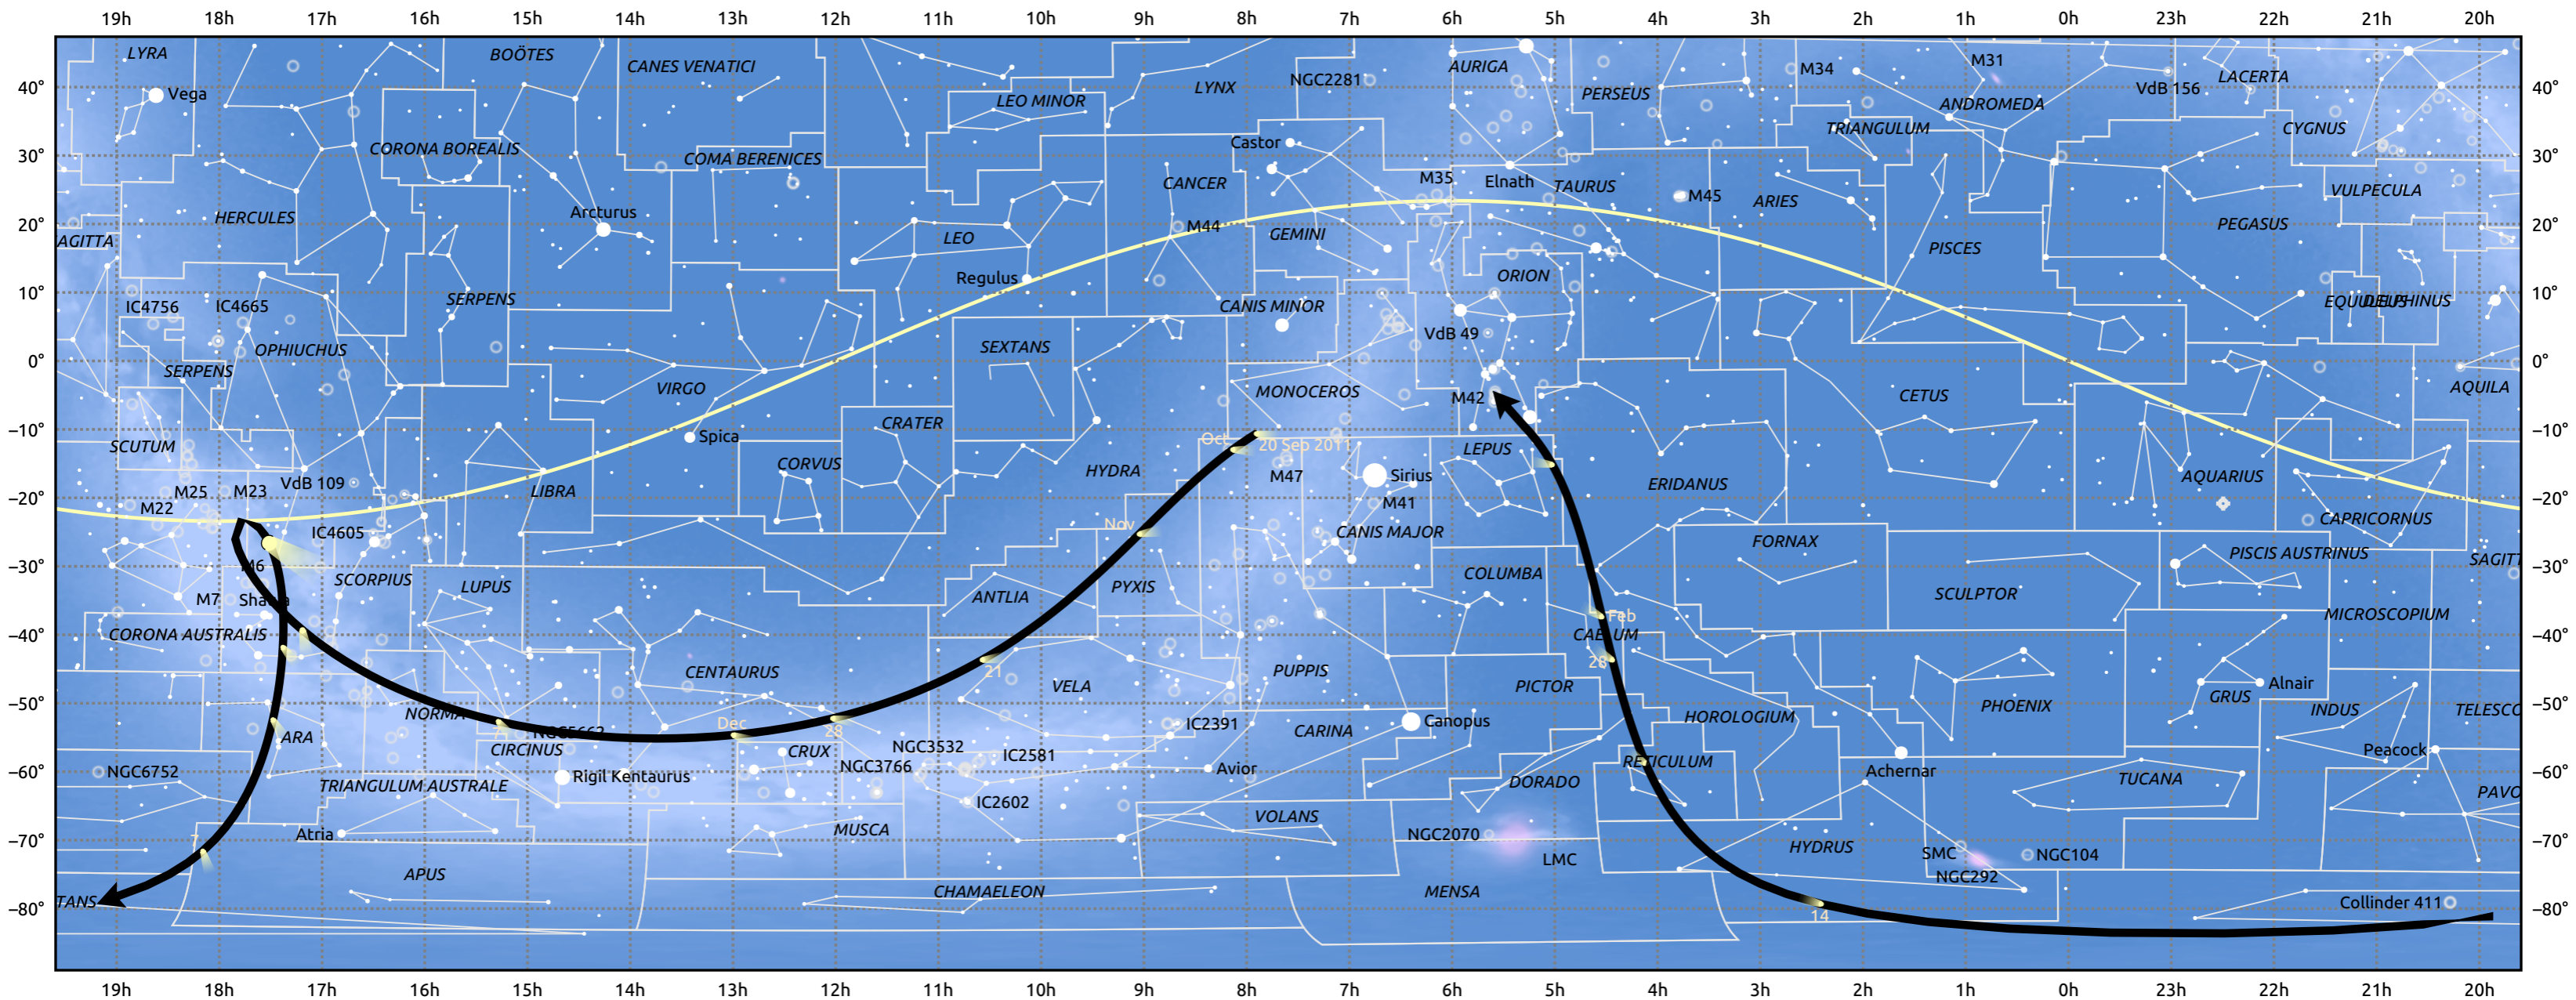

# The path of C/2011 W3 (Lovejoy) starting on 20 Sep 2011

© Dominic Ford 2011–2025. Date markers placed at midnight UTC. Downloaded from <https://in-the-sky.org>

Magnitude scale: • 5.0 • 4.0 • 3.0 • 2.0 • 1.0 • 0.0 • -1.0 • -2.0

— Ecliptic Plane

Galaxy    Bright nebula    Open cluster    Globular cluster    Planetary nebula

Date	Mag
2011 Oct 3	18.3
2011 Oct 13	17.3
2011 Oct 22	16.3
2011 Oct 30	15.2
2011 Nov 1	14.9
2011 Nov 6	14.1
2011 Nov 12	13.0
2011 Nov 17	12.0
2011 Nov 22	10.9
2011 Nov 26	9.9
2011 Nov 30	8.8
2011 Dec 4	7.5
2011 Dec 7	6.4
2011 Dec 10	5.1
2011 Dec 12	4.0
2011 Dec 14	2.5
2011 Dec 16	0.3
2011 Dec 17	-1.3
2011 Dec 18	-3.9
2011 Dec 19	-9.7
2011 Dec 22	-1.3
2011 Dec 23	0.3
2011 Dec 24	1.5
2011 Dec 26	3.3
2011 Dec 28	4.5
2011 Dec 31	5.8
2012 Jan 1	6.1
2012 Jan 4	7.1
2012 Jan 8	8.1
2012 Jan 13	9.2
2012 Jan 18	10.4
2012 Jan 23	11.5
2012 Jan 28	12.5
2012 Feb 3	13.6
2012 Feb 10	14.7
2012 Feb 17	15.7
2012 Feb 25	16.7
2012 Mar 1	17.3
2012 Mar 6	17.8
2012 Mar 17	18.9