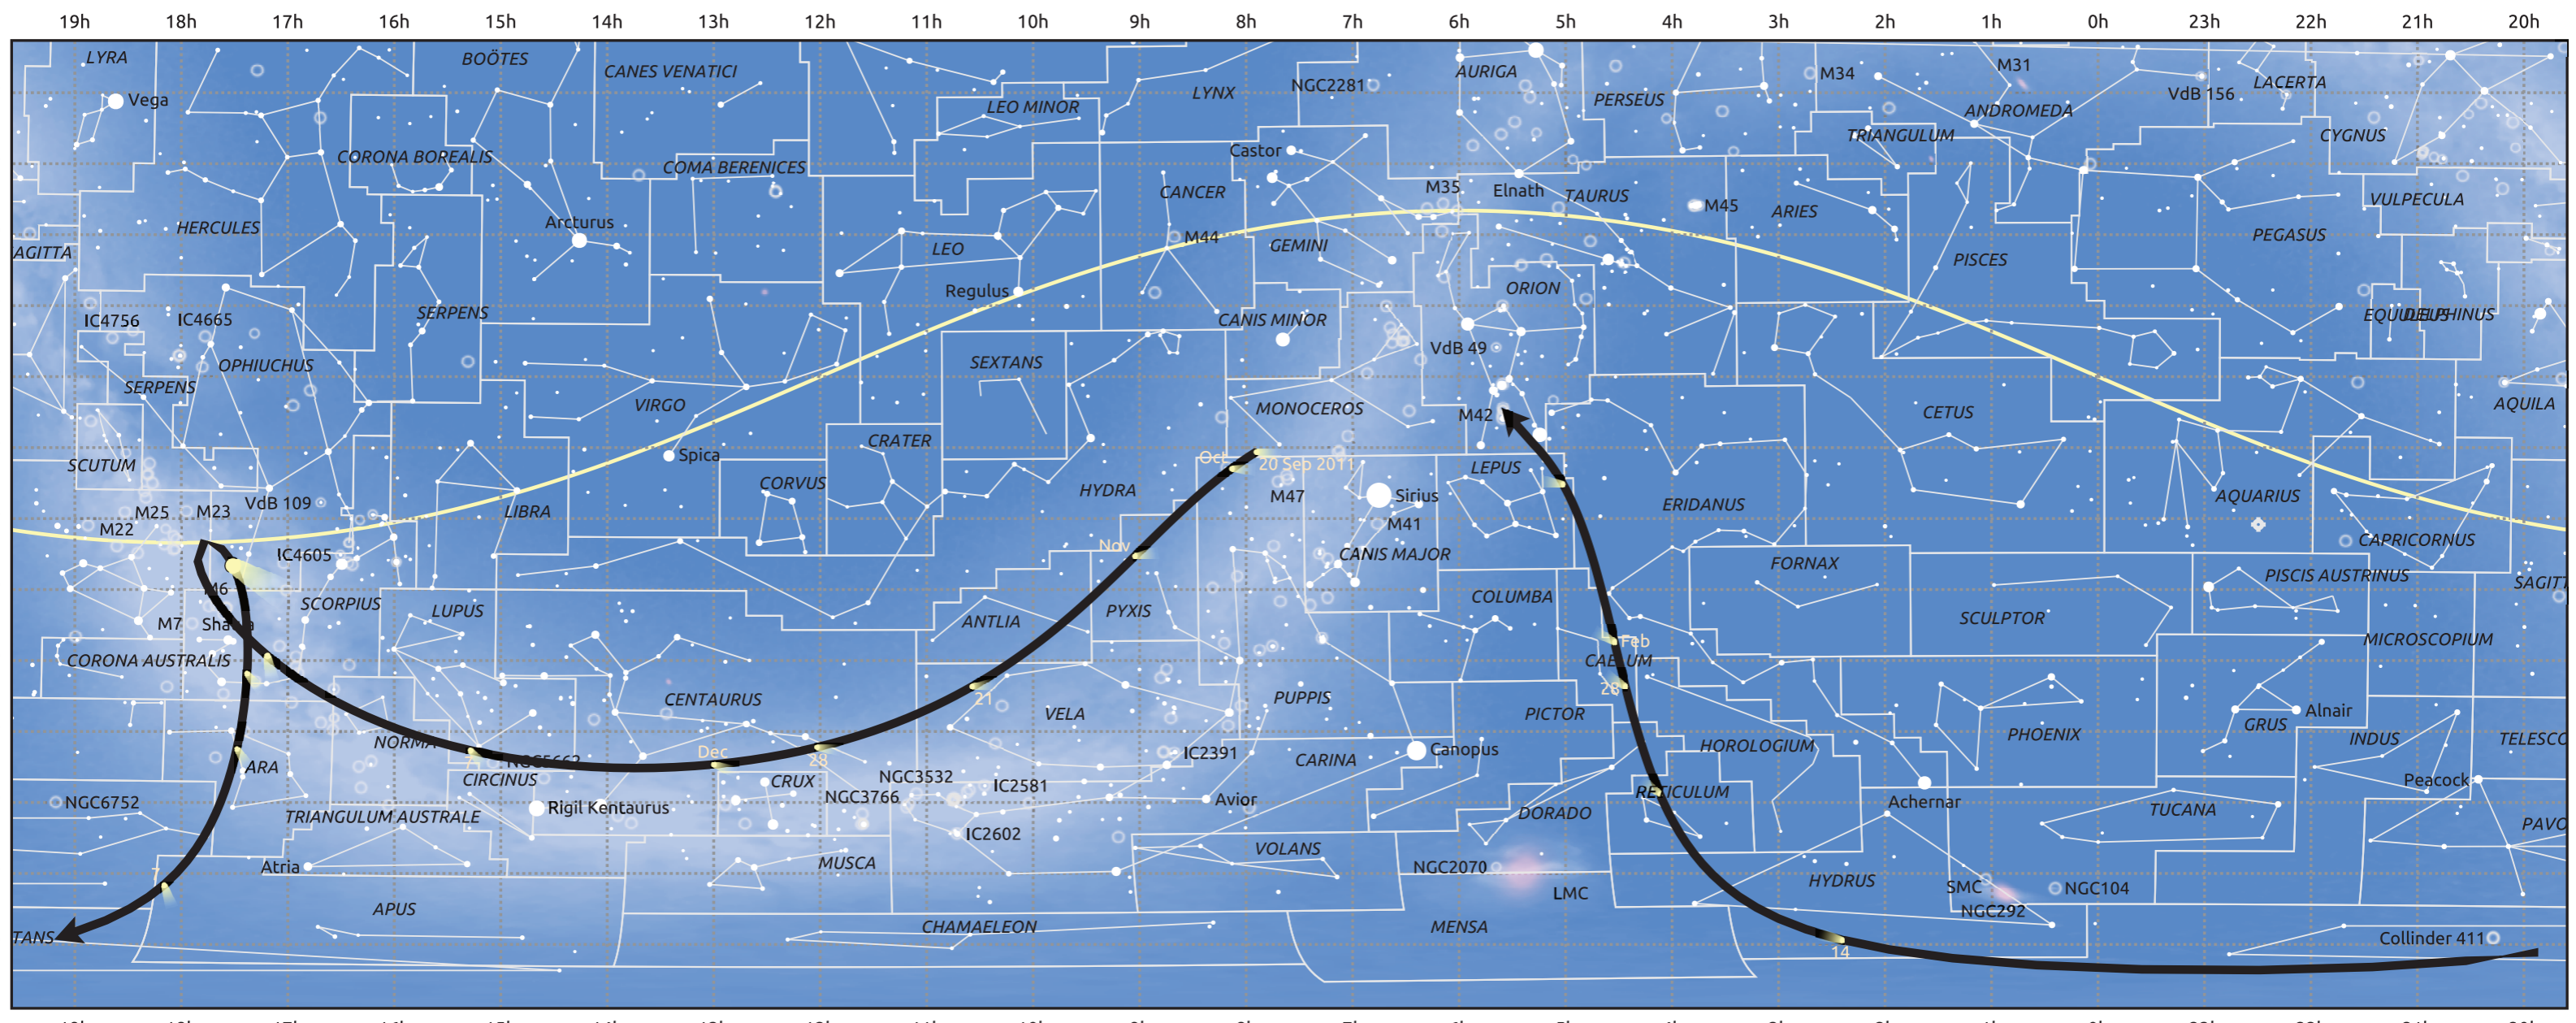

# The path of C/2011 W3 (Lovejoy) starting on 20 Sep 2011

© Dominic Ford 2011–2025. Date markers placed at midnight UTC. Downloaded from <https://in-the-sky.org>

Magnitude scale:  -5.0  -4.0  -3.0  -2.0  -1.0  0.0  -1.0  -2.0

Ecliptic Plane

Galaxy  Bright nebula  Open cluster  Globular cluster  Planetary nebula

Date	Mag
2011 Oct 3	18.3
2011 Oct 13	17.3
2011 Oct 22	16.3
2011 Oct 30	15.2
2011 Nov 1	14.9
2011 Nov 6	14.1
2011 Nov 12	13.0
2011 Nov 17	12.0
2011 Nov 22	10.9
2011 Nov 26	9.9
2011 Nov 30	8.8
2011 Dec 4	7.5
2011 Dec 7	6.4
2011 Dec 10	5.1
2011 Dec 12	4.0
2011 Dec 14	2.5
2011 Dec 16	0.3
2011 Dec 17	-1.3
2011 Dec 18	-3.9
2011 Dec 19	-9.7
2011 Dec 22	-1.3
2011 Dec 23	0.3
2011 Dec 24	1.5
2011 Dec 26	3.3
2011 Dec 28	4.5
2011 Dec 31	5.8
2012 Jan 1	6.1
2012 Jan 4	7.1
2012 Jan 8	8.1
2012 Jan 13	9.2
2012 Jan 18	10.4
2012 Jan 23	11.5
2012 Jan 28	12.5
2012 Feb 3	13.6
2012 Feb 10	14.7
2012 Feb 17	15.7
2012 Feb 25	16.7
2012 Mar 1	17.3
2012 Mar 6	17.8
2012 Mar 17	18.9