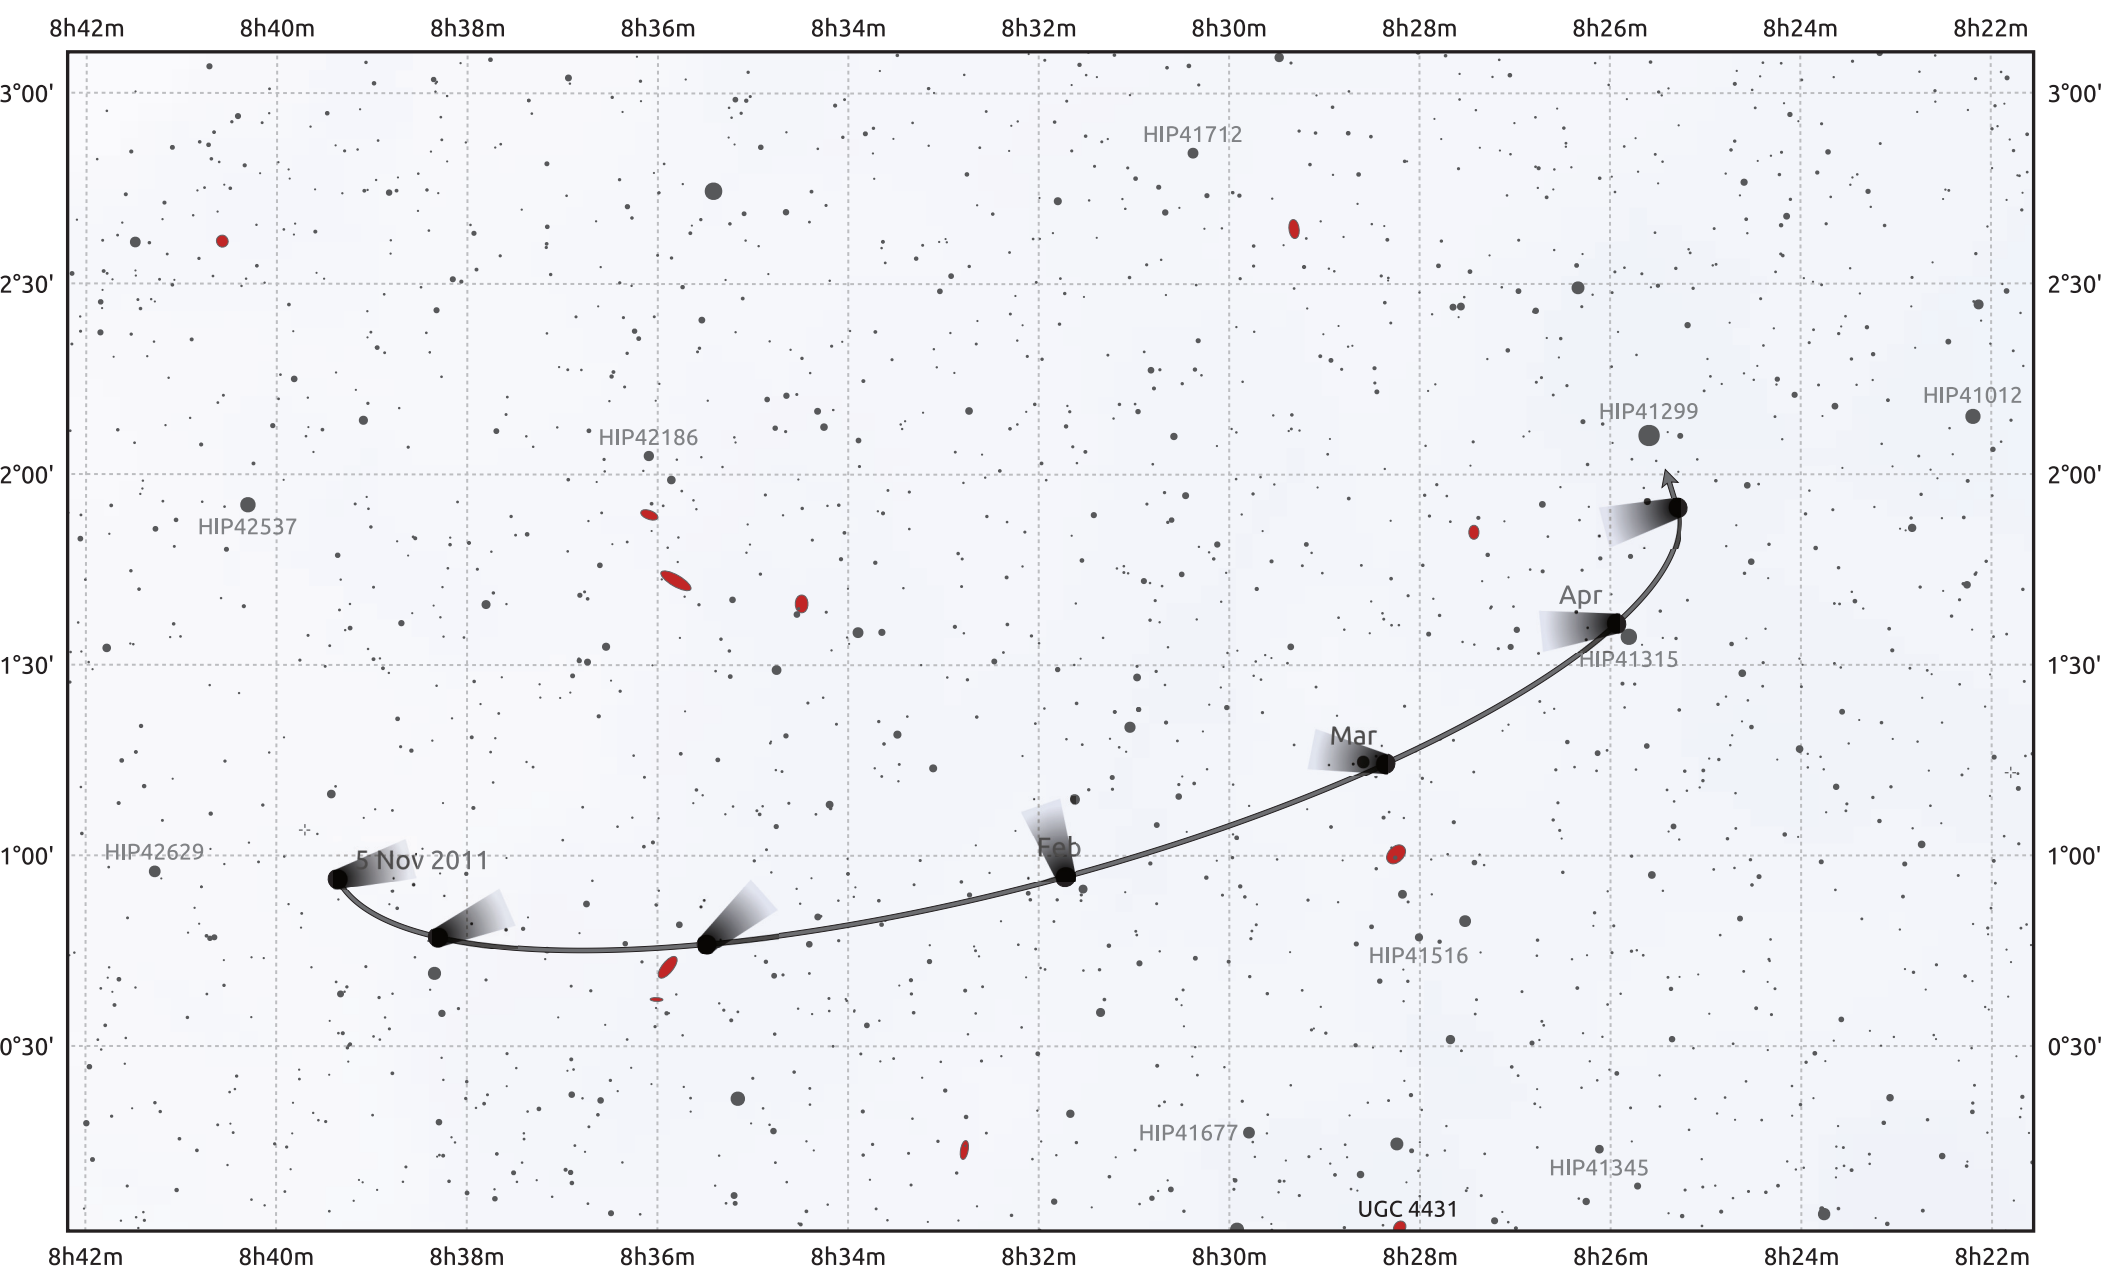

The path of 1P/Halley starting on 5 Nov 2011

© Dominic Ford 2011–2026. Date markers placed at midnight UTC. Downloaded from <https://in-the-sky.org>

Magnitude scale: 13.0 12.0 11.0 10.0 9.0 8.0 7.0 6.0 5.0

— Ecliptic Plane

- Galaxy
- Bright nebula
- Open cluster
- ⊕ Globular cluster
- ⊕ Planetary nebula

Date	Mag
2012 Jan 1	nan
2012 Mar 1	nan
2012 May 1	nan