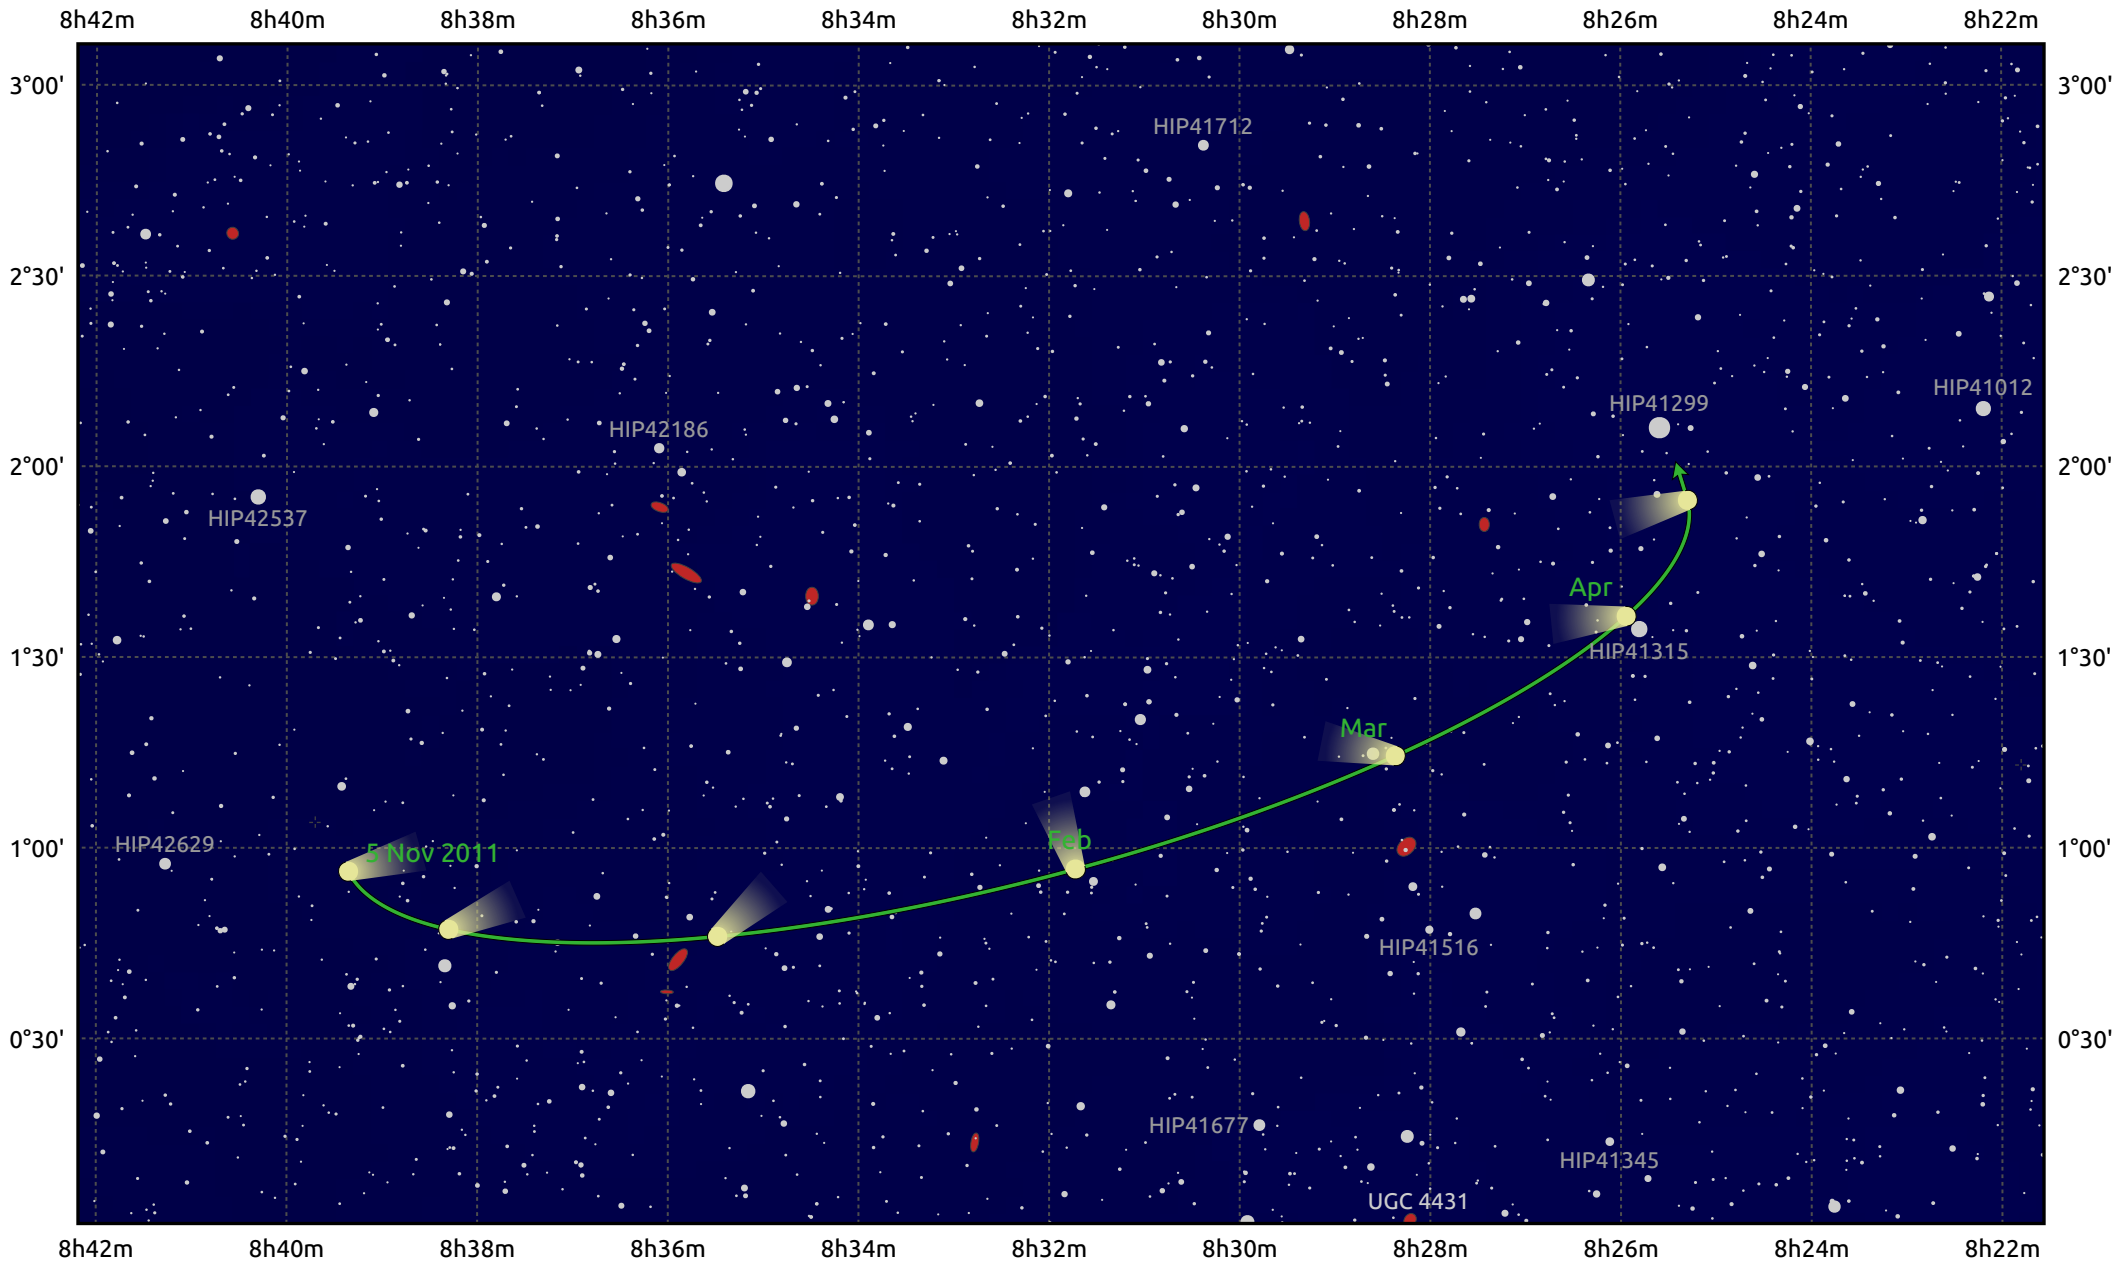

# The path of 1P/Halley starting on 5 Nov 2011

© Dominic Ford 2011–2026. Date markers placed at midnight UTC. Downloaded from <https://in-the-sky.org>

Magnitude scale: 13.0 12.0 11.0 10.0 9.0 8.0 7.0 6.0 5.0

— Ecliptic Plane

- Galaxy
- Bright nebula
- Open cluster
- ⊕ Globular cluster
- ✦ Planetary nebula

Date	Mag
2012 Jan 1	nan
2012 Mar 1	nan
2012 May 1	nan