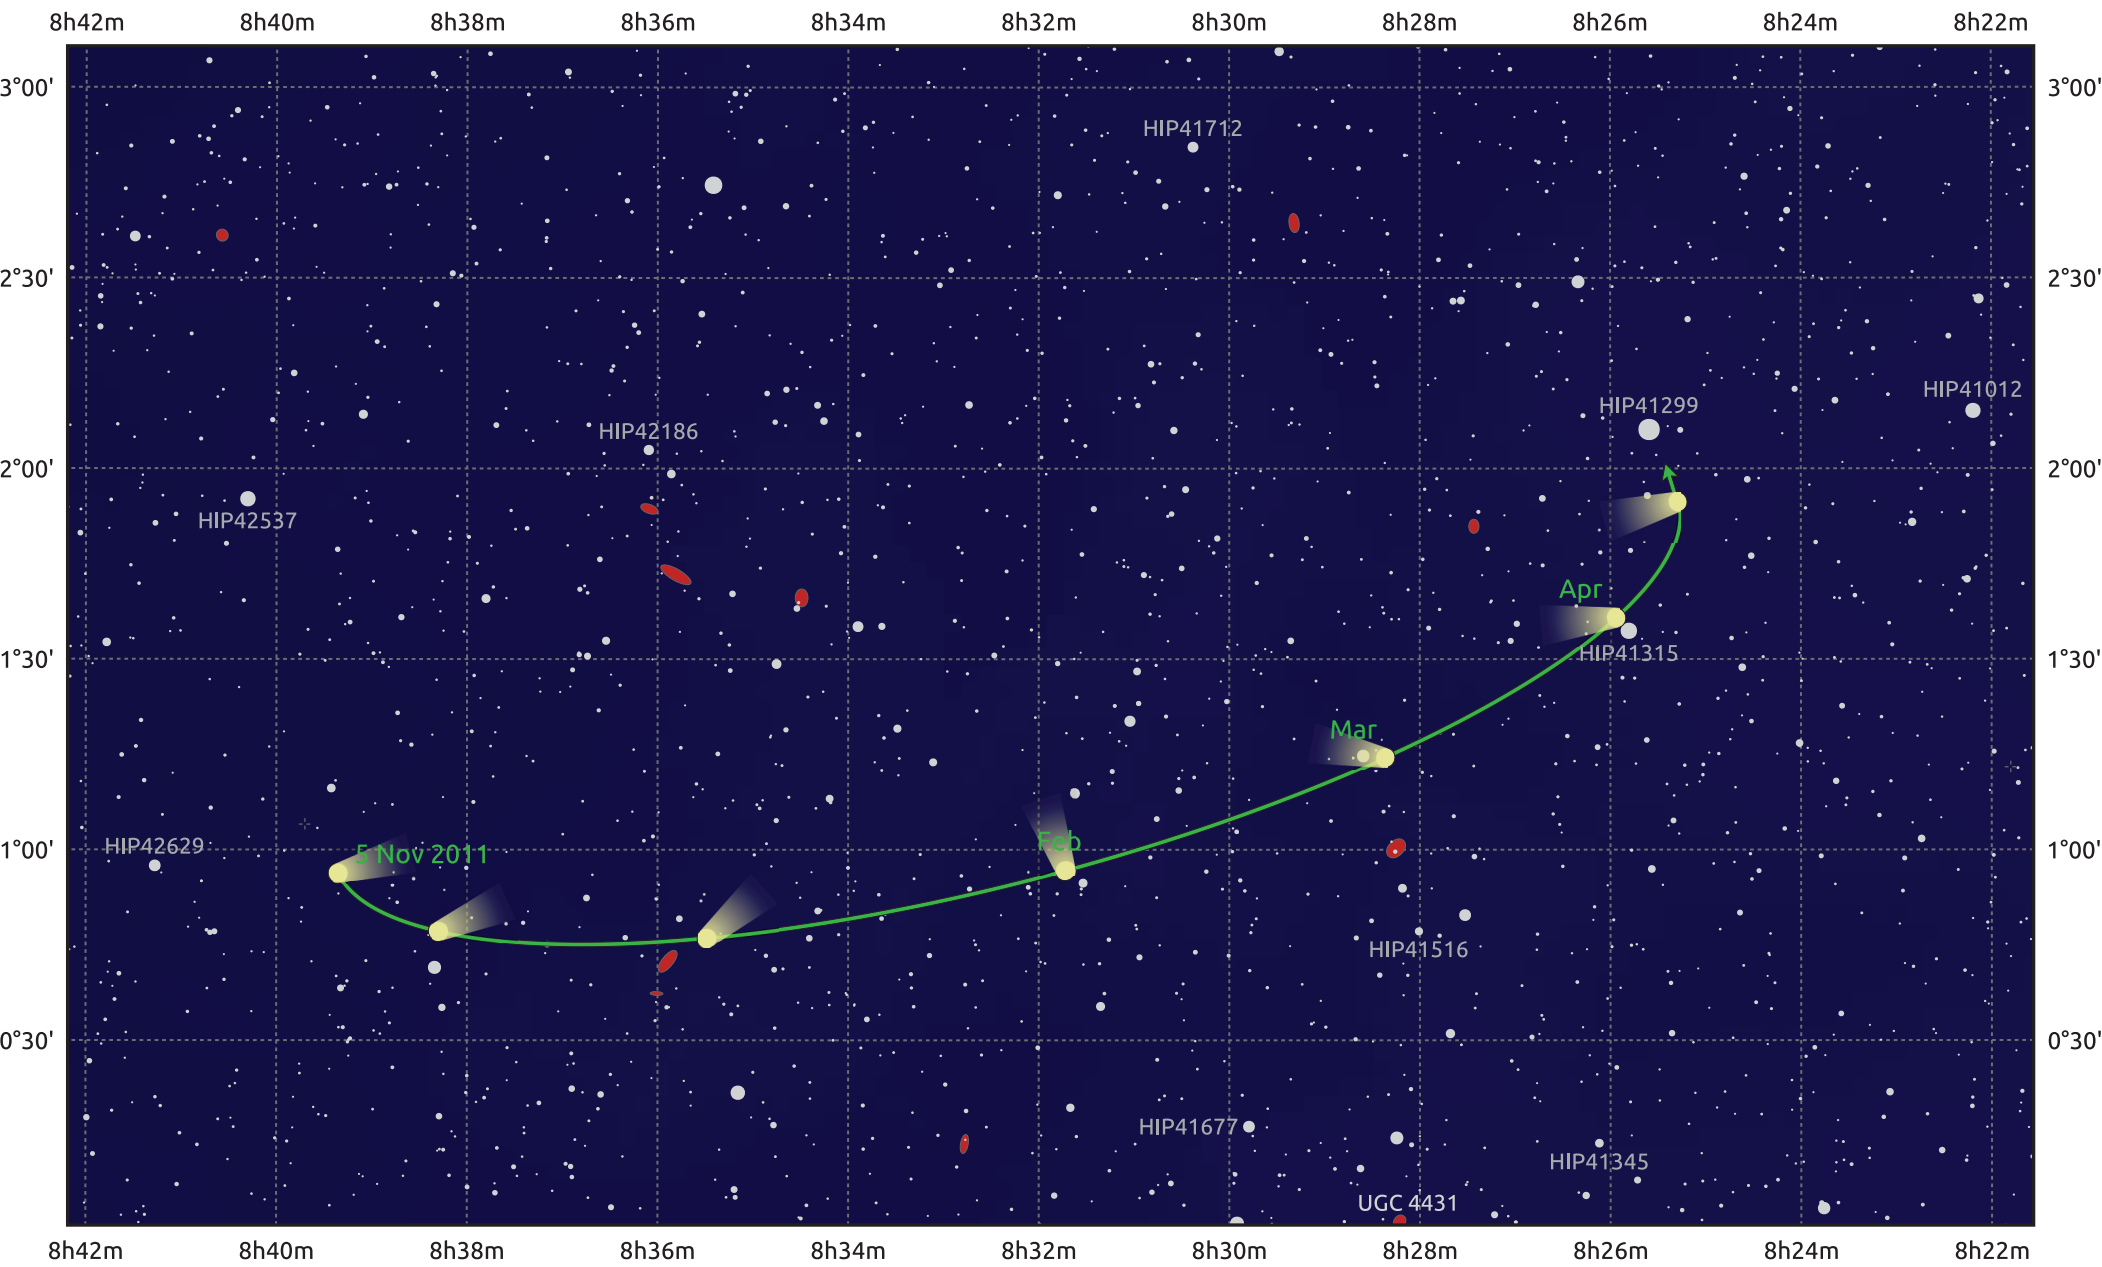

# The path of 1P/Halley starting on 5 Nov 2011

© Dominic Ford 2011–2026. Date markers placed at midnight UTC. Downloaded from <https://in-the-sky.org>

Magnitude scale: 13.0 12.0 11.0 10.0 9.0 8.0 7.0 6.0 5.0

— Ecliptic Plane

- Galaxy
- Bright nebula
- Open cluster
- ⊕ Globular cluster
- ⊕ Planetary nebula

Date	Mag
2012 Jan 1	nan
2012 Mar 1	nan
2012 May 1	nan