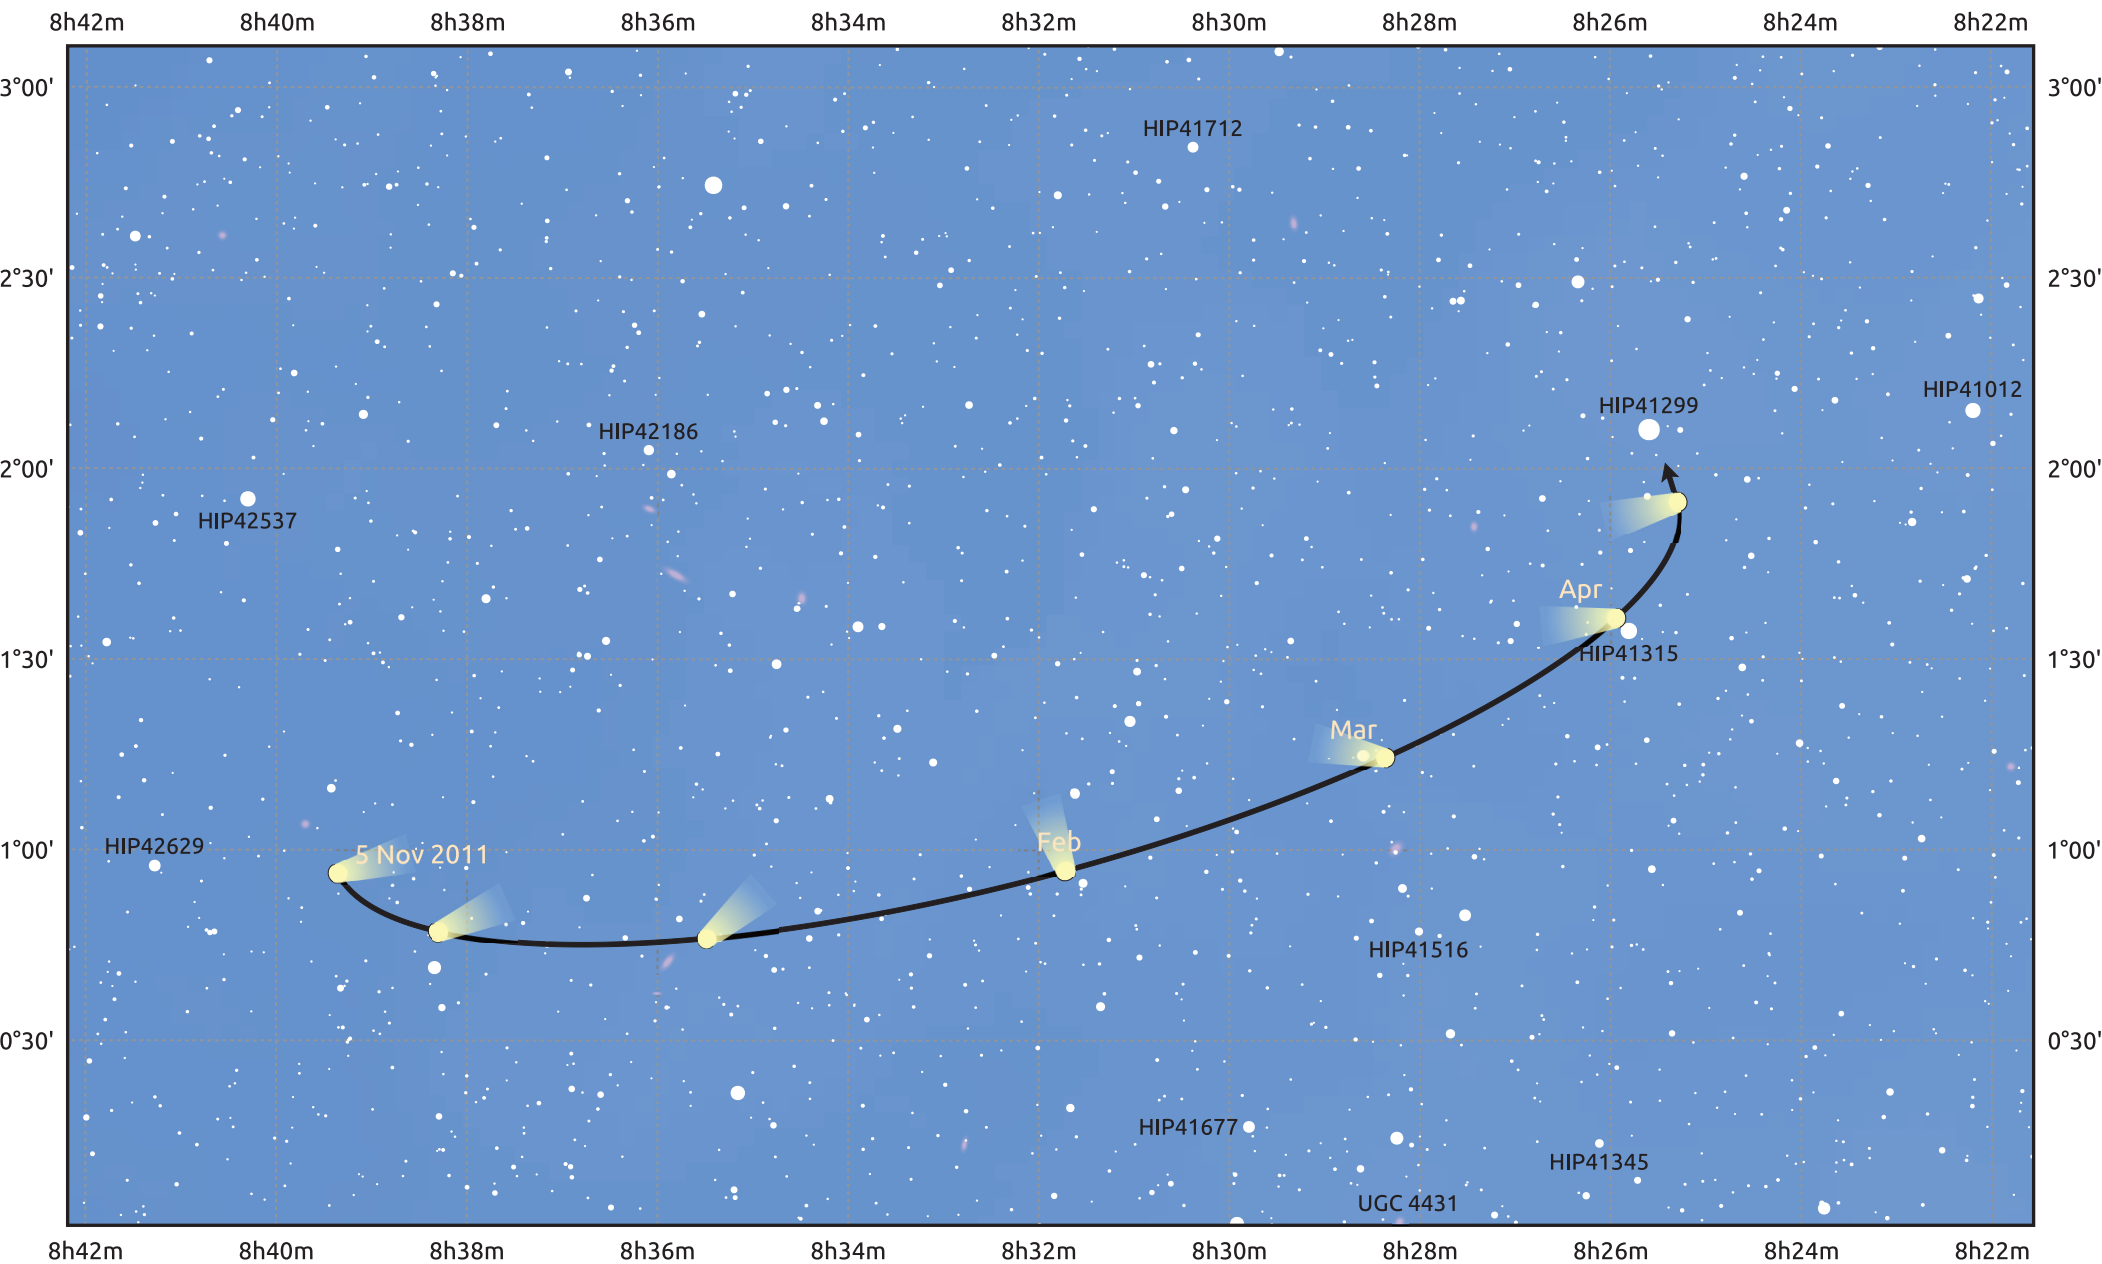

# The path of 1P/Halley starting on 5 Nov 2011

© Dominic Ford 2011–2026. Date markers placed at midnight UTC. Downloaded from <https://in-the-sky.org>

Magnitude scale:    13.0    12.0    11.0    10.0    9.0    8.0    7.0    6.0    5.0

— Ecliptic Plane

Galaxy    Bright nebula    Open cluster    Globular cluster    Planetary nebula

| Date       | Mag |
|------------|-----|
| 2012 Jan 1 | nan |
| 2012 Mar 1 | nan |
| 2012 May 1 | nan |