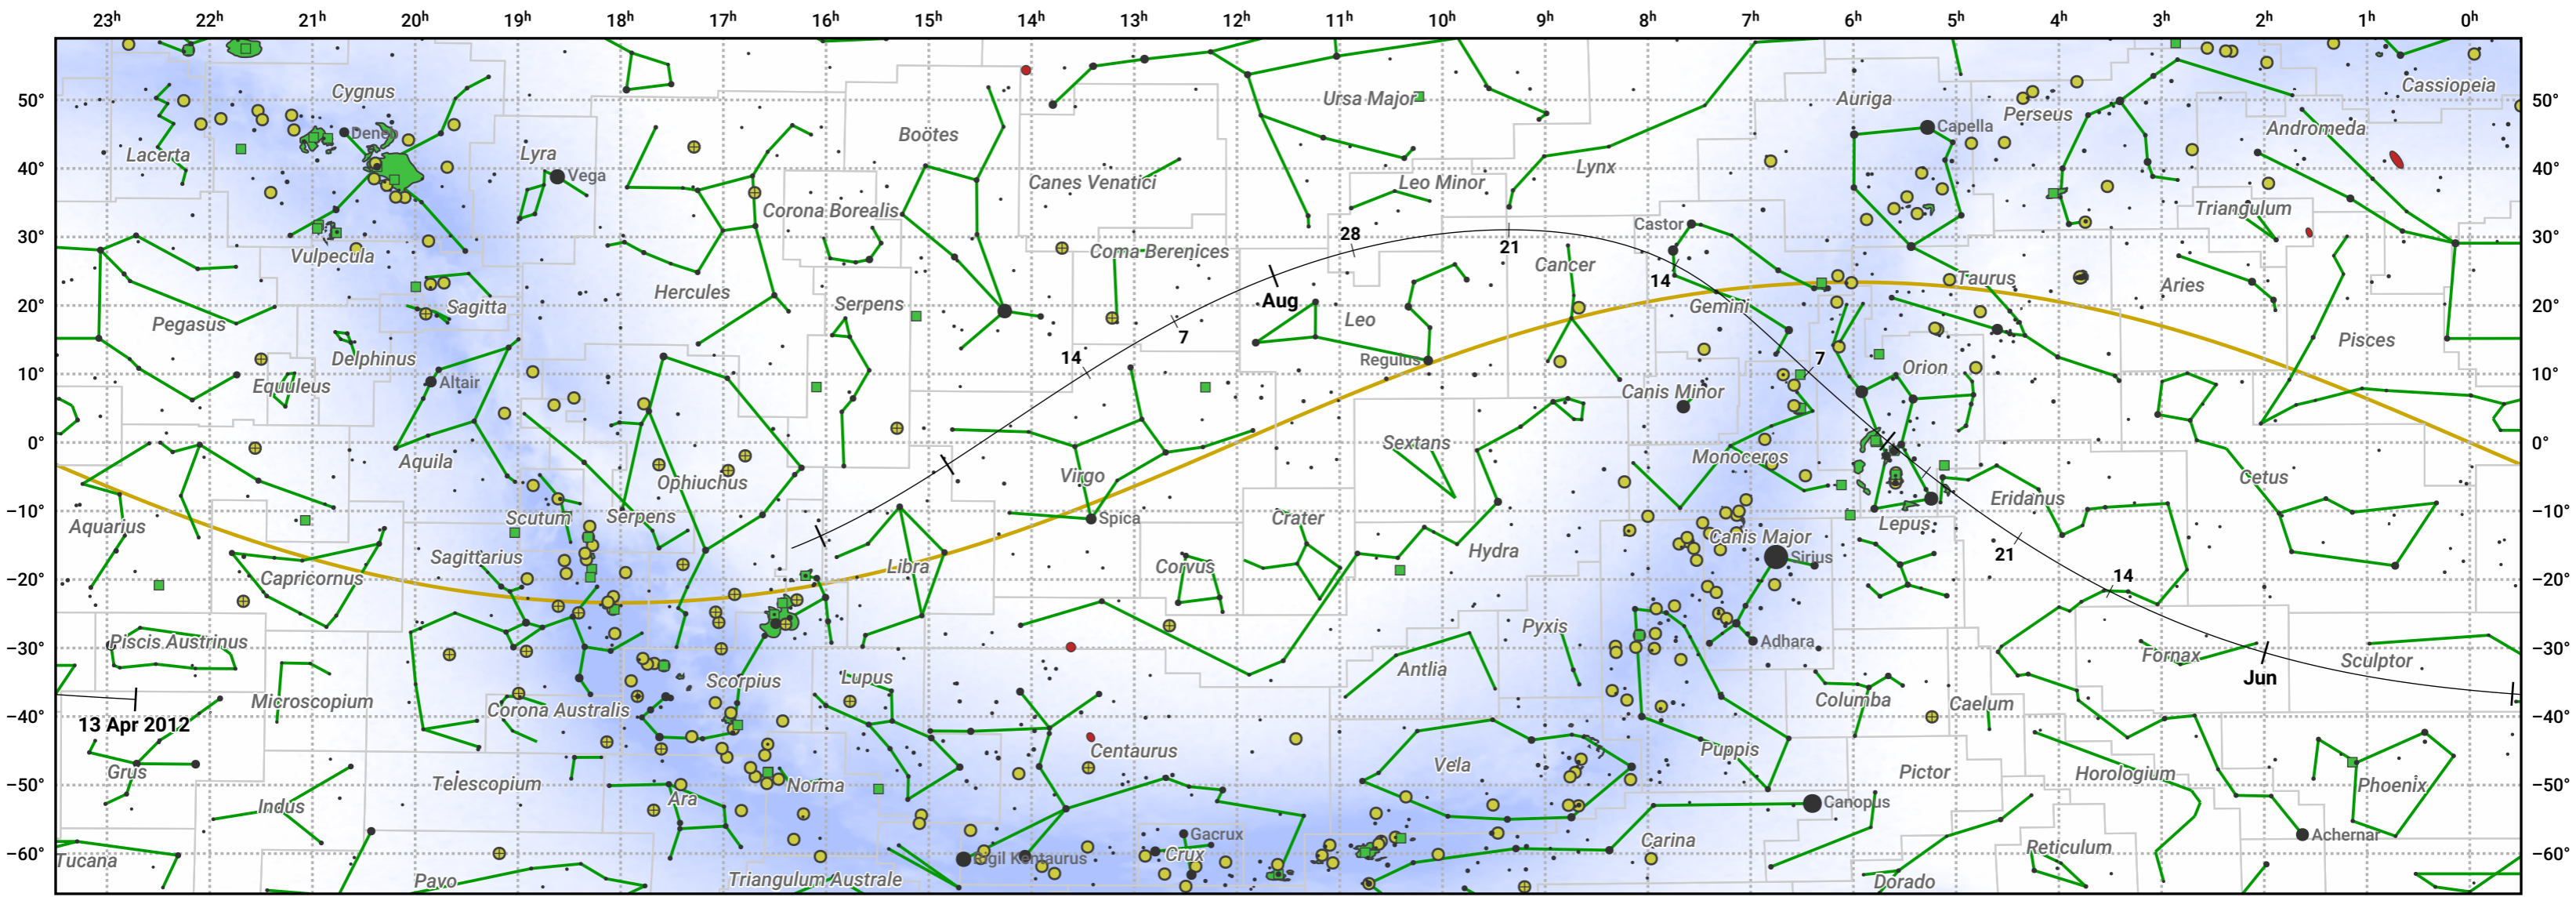

# The path of 96P/Machholz starting on 13 Apr 2012

© Dominic Ford 2011–2024. Date markers placed at midnight UTC. Downloaded from <https://in-the-sky.org>

Magnitude scale: · 5.0 · 4.0 · 3.0 · 2.0 · 1.0 ● 0.0 ● -1.0 ● -2.0

— Ecliptic Plane

● Galaxy ■ Bright nebula ● Open cluster ⊕ Globular cluster

Date	Mag
2012 Apr 29	19.3
2012 May 1	19.1
2012 May 12	18.3
2012 May 23	17.2
2012 Jun 2	16.1
2012 Jun 10	15.1
2012 Jun 17	14.1
2012 Jun 23	13.1
2012 Jun 28	12.0
2012 Jul 1	11.2
2012 Jul 2	10.9
2012 Jul 5	9.8
2012 Jul 7	8.8
2012 Jul 9	7.4
2012 Jul 11	5.6
2012 Jul 13	4.5
2012 Jul 15	5.9
2012 Jul 17	7.6
2012 Jul 19	8.9
2012 Jul 22	10.2
2012 Jul 26	11.5
2012 Jul 31	12.6
2012 Aug 6	13.8
2012 Aug 13	14.9
2012 Aug 22	16.2
2012 Aug 31	17.2
2012 Sep 1	17.4
2012 Sep 11	18.3
2012 Sep 24	19.4
2012 Oct 10	20.4