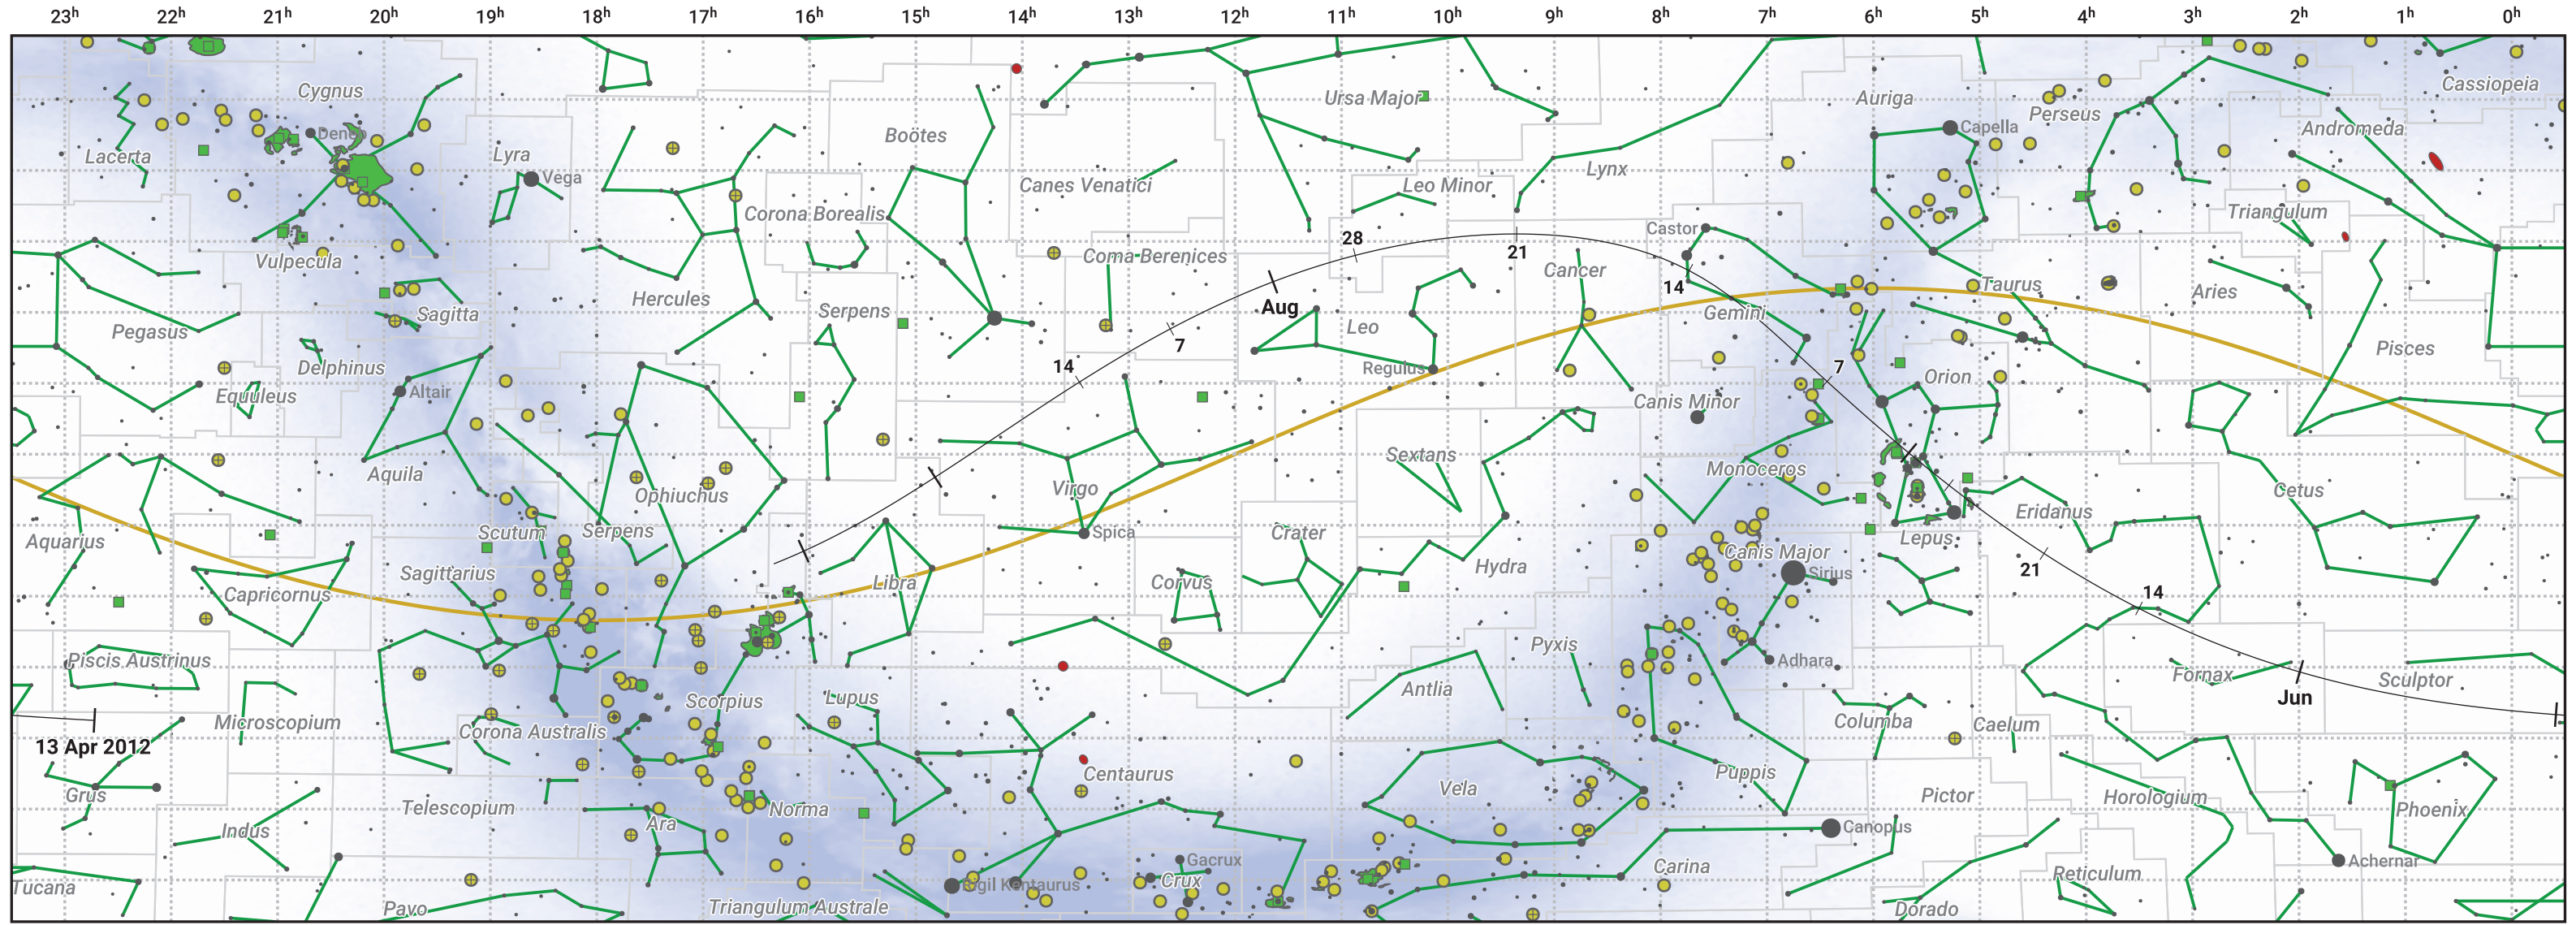

# The path of 96P/Machholz starting on 13 Apr 2012

© Dominic Ford 2011–2024. Date markers placed at midnight UTC. Downloaded from <https://in-the-sky.org>

Magnitude scale: • 5.0 • 4.0 • 3.0 • 2.0 • 1.0 • 0.0 • -1.0 • -2.0

— Ecliptic Plane

● Galaxy ■ Bright nebula ● Open cluster ⊕ Globular cluster

Date	Mag
2012 Apr 29	19.3
2012 May 1	19.1
2012 May 12	18.3
2012 May 23	17.2
2012 Jun 2	16.1
2012 Jun 10	15.1
2012 Jun 17	14.1
2012 Jun 23	13.1
2012 Jun 28	12.0
2012 Jul 1	11.2
2012 Jul 2	10.9
2012 Jul 5	9.8
2012 Jul 7	8.8
2012 Jul 9	7.4
2012 Jul 11	5.6
2012 Jul 13	4.5
2012 Jul 15	5.9
2012 Jul 17	7.6
2012 Jul 19	8.9
2012 Jul 22	10.2
2012 Jul 26	11.5
2012 Jul 31	12.6
2012 Aug 6	13.8
2012 Aug 13	14.9
2012 Aug 22	16.2
2012 Aug 31	17.2
2012 Sep 1	17.4
2012 Sep 11	18.3
2012 Sep 24	19.4
2012 Oct 10	20.4