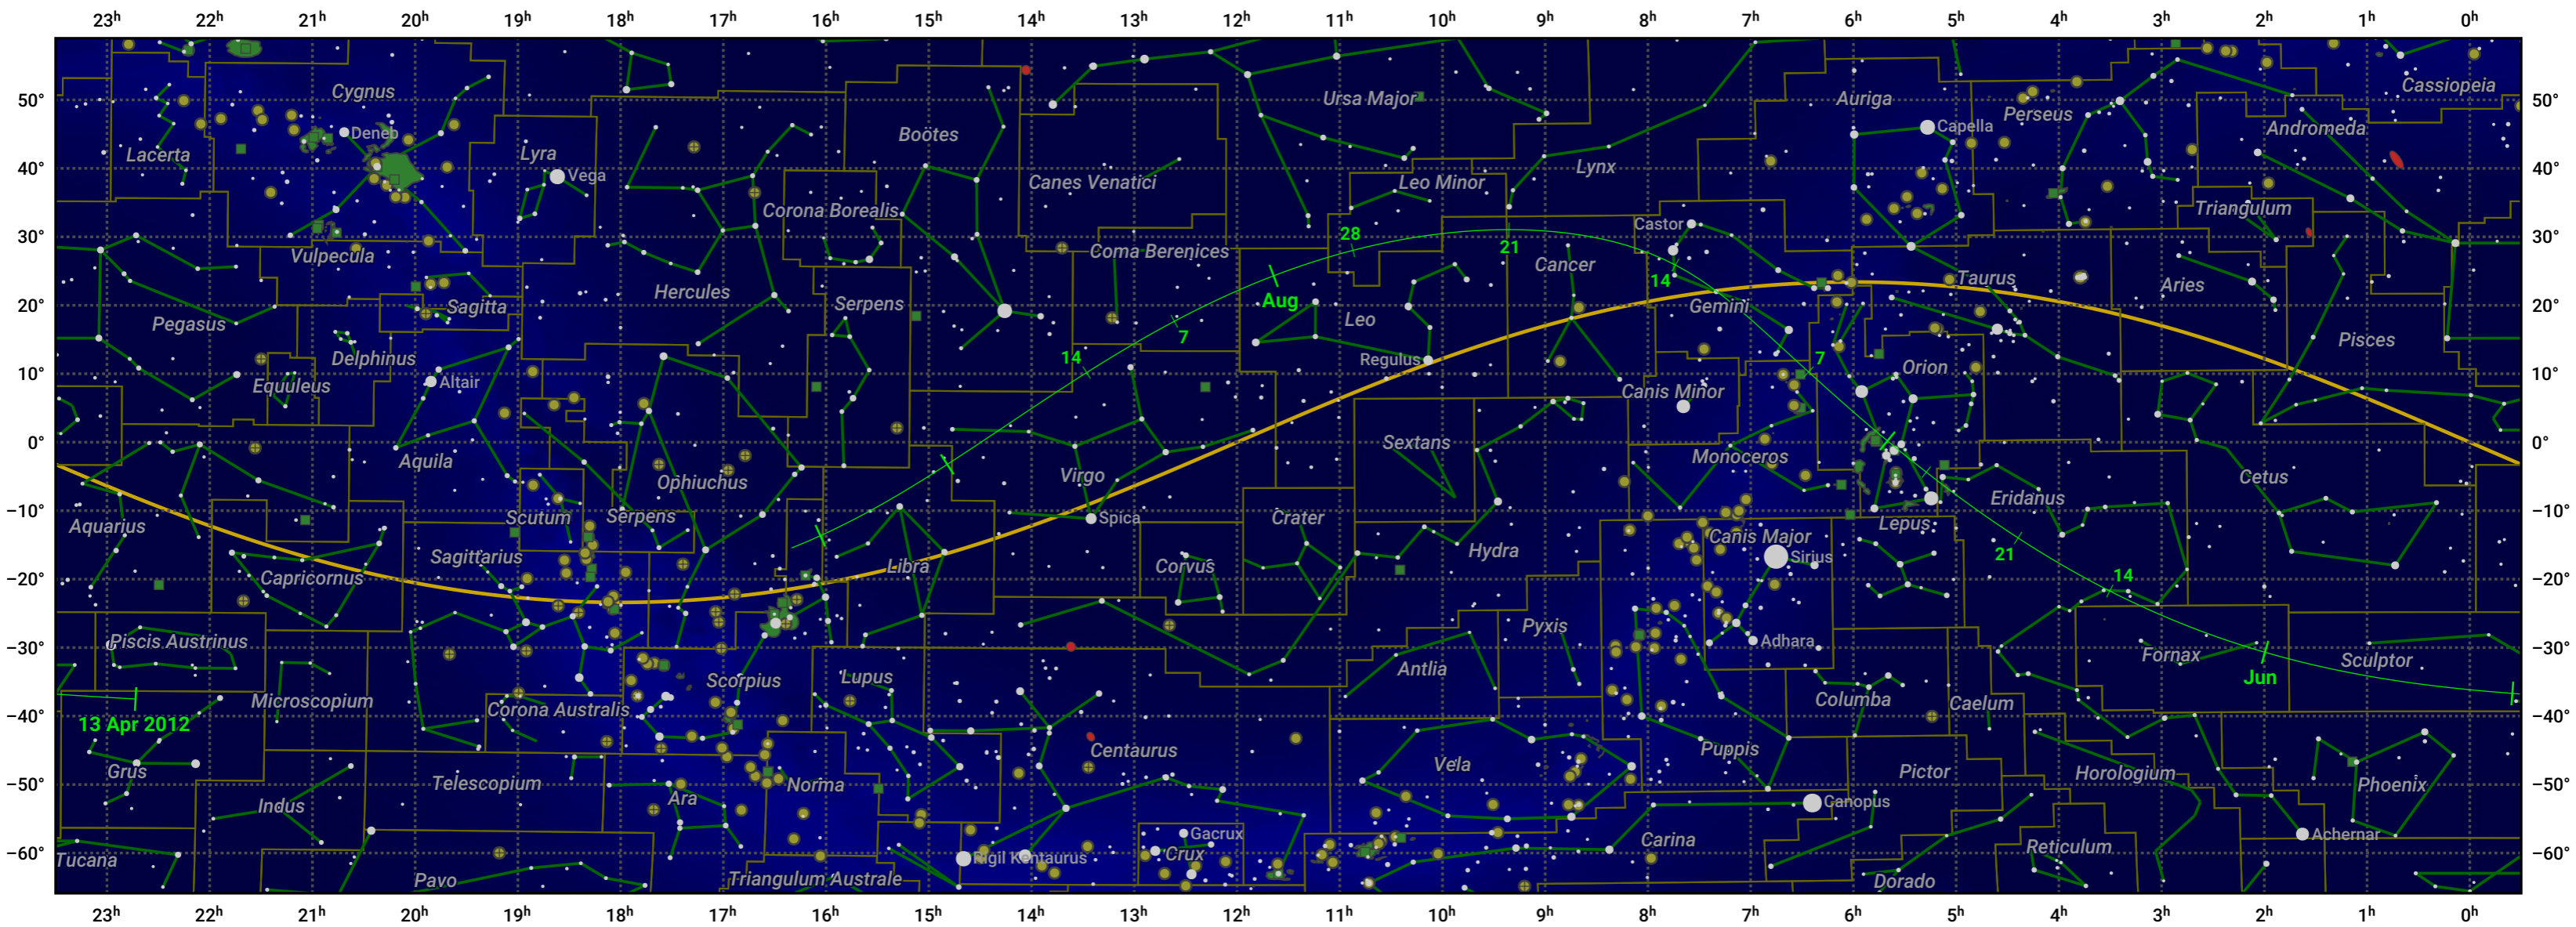

The path of 96P/Machholz starting on 13 Apr 2012

© Dominic Ford 2011–2024. Date markers placed at midnight UTC. Downloaded from <https://in-the-sky.org>

Magnitude scale: · 5.0 · 4.0 · 3.0 · 2.0 · 1.0 ● 0.0 ● -1.0 ● -2.0

— Ecliptic Plane

● Galaxy ■ Bright nebula ● Open cluster ● Globular cluster

Date	Mag
2012 Apr 29	19.3
2012 May 1	19.1
2012 May 12	18.3
2012 May 23	17.2
2012 Jun 2	16.1
2012 Jun 10	15.1
2012 Jun 17	14.1
2012 Jun 23	13.1
2012 Jun 28	12.0
2012 Jul 1	11.2
2012 Jul 2	10.9
2012 Jul 5	9.8
2012 Jul 7	8.8
2012 Jul 9	7.4
2012 Jul 11	5.6
2012 Jul 13	4.5
2012 Jul 15	5.9
2012 Jul 17	7.6
2012 Jul 19	8.9
2012 Jul 22	10.2
2012 Jul 26	11.5
2012 Jul 31	12.6
2012 Aug 6	13.8
2012 Aug 13	14.9
2012 Aug 22	16.2
2012 Aug 31	17.2
2012 Sep 1	17.4
2012 Sep 11	18.3
2012 Sep 24	19.4
2012 Oct 10	20.4