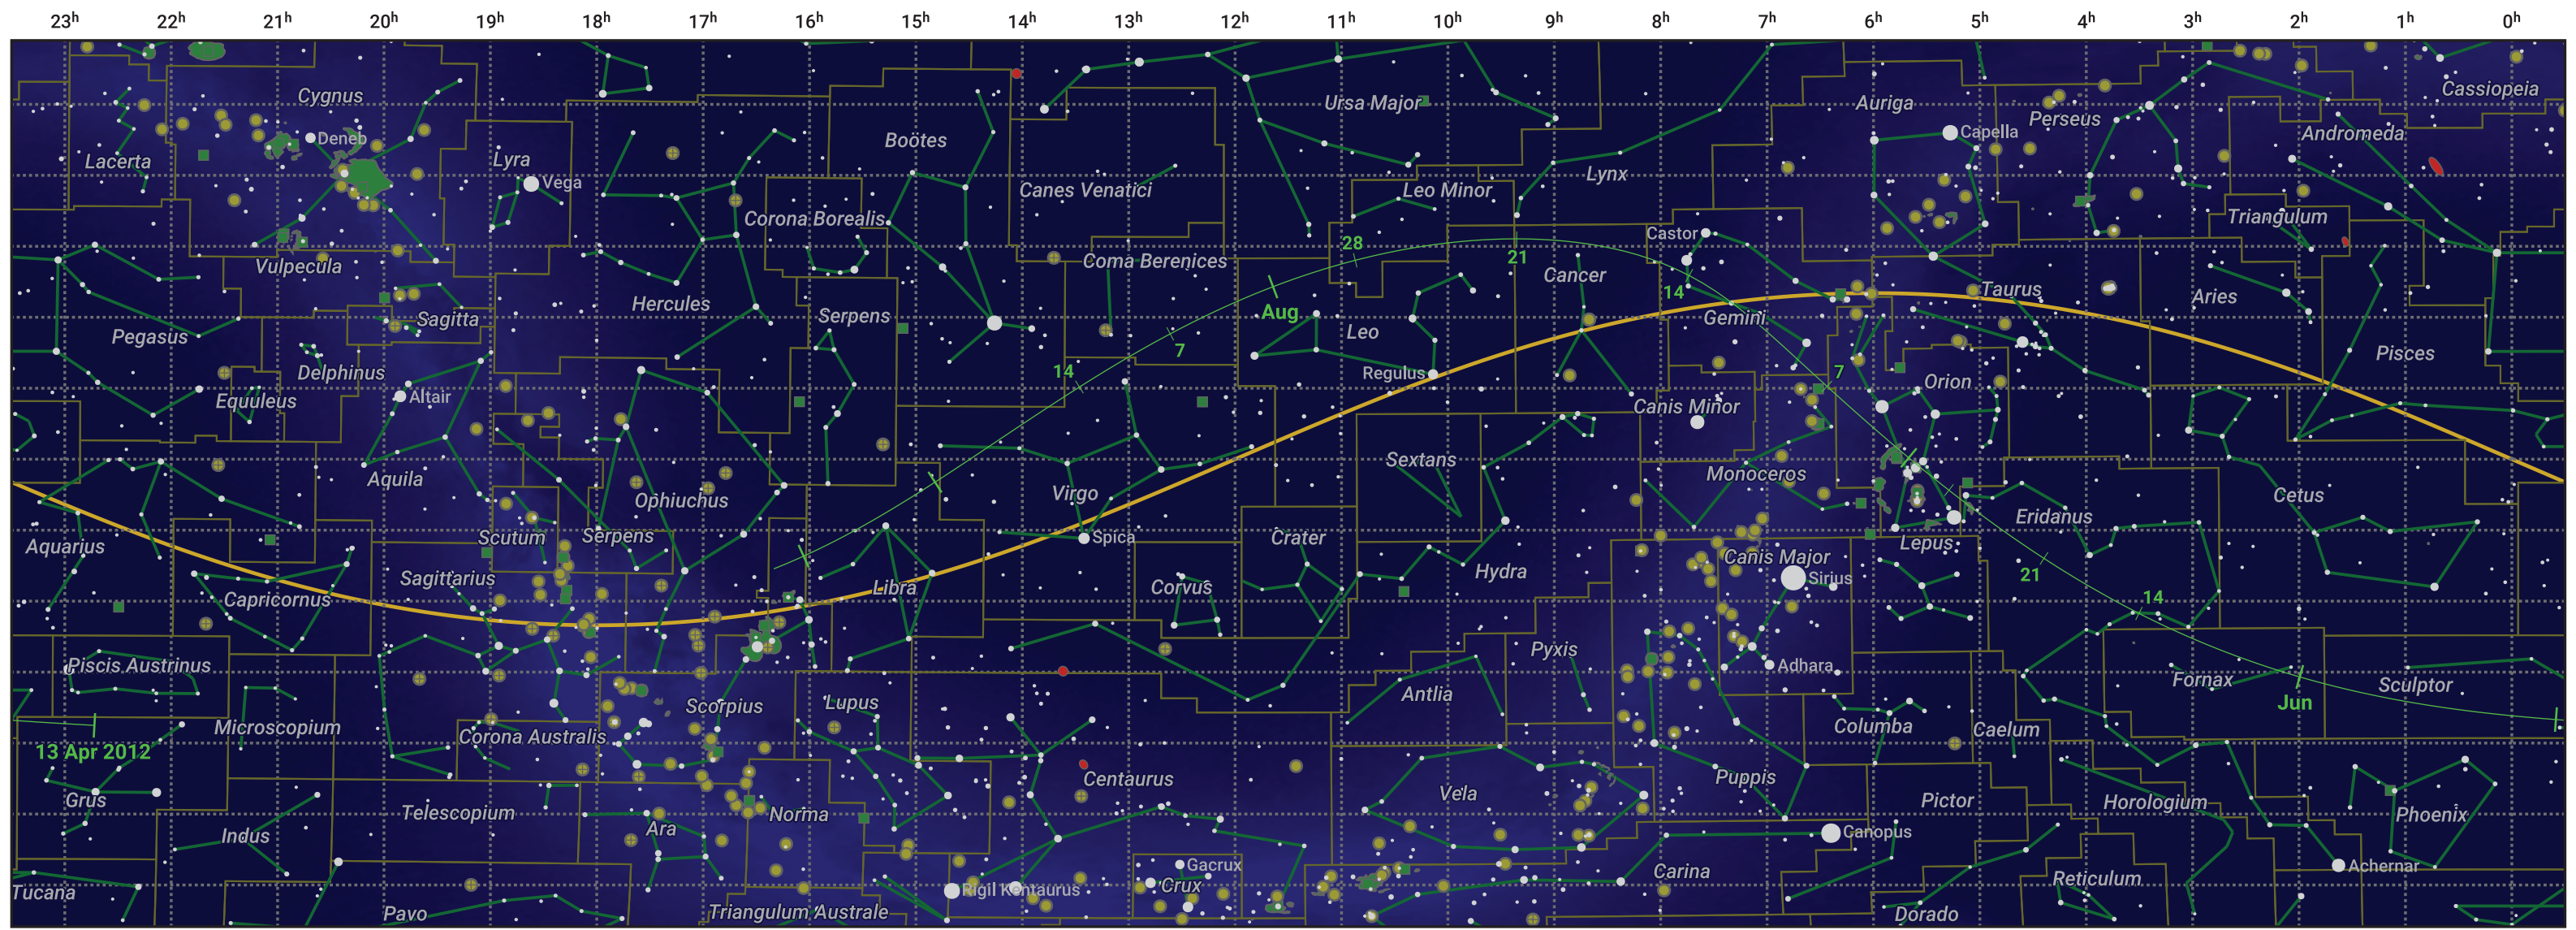

The path of 96P/Machholz starting on 13 Apr 2012

© Dominic Ford 2011–2024. Date markers placed at midnight UTC. Downloaded from <https://in-the-sky.org>

Magnitude scale: • -5.0 • -4.0 • -3.0 • -2.0 • -1.0 • 0.0 • -1.0 • -2.0

— Ecliptic Plane

■ Galaxy
 ■ Bright nebula
 ● Open cluster
 ⊕ Globular cluster

Date	Mag
2012 Apr 29	19.3
2012 May 1	19.1
2012 May 12	18.3
2012 May 23	17.2
2012 Jun 2	16.1
2012 Jun 10	15.1
2012 Jun 17	14.1
2012 Jun 23	13.1
2012 Jun 28	12.0
2012 Jul 1	11.2
2012 Jul 2	10.9
2012 Jul 5	9.8
2012 Jul 7	8.8
2012 Jul 9	7.4
2012 Jul 11	5.6
2012 Jul 13	4.5
2012 Jul 15	5.9
2012 Jul 17	7.6
2012 Jul 19	8.9
2012 Jul 22	10.2
2012 Jul 26	11.5
2012 Jul 31	12.6
2012 Aug 6	13.8
2012 Aug 13	14.9
2012 Aug 22	16.2
2012 Aug 31	17.2
2012 Sep 1	17.4
2012 Sep 11	18.3
2012 Sep 24	19.4
2012 Oct 10	20.4