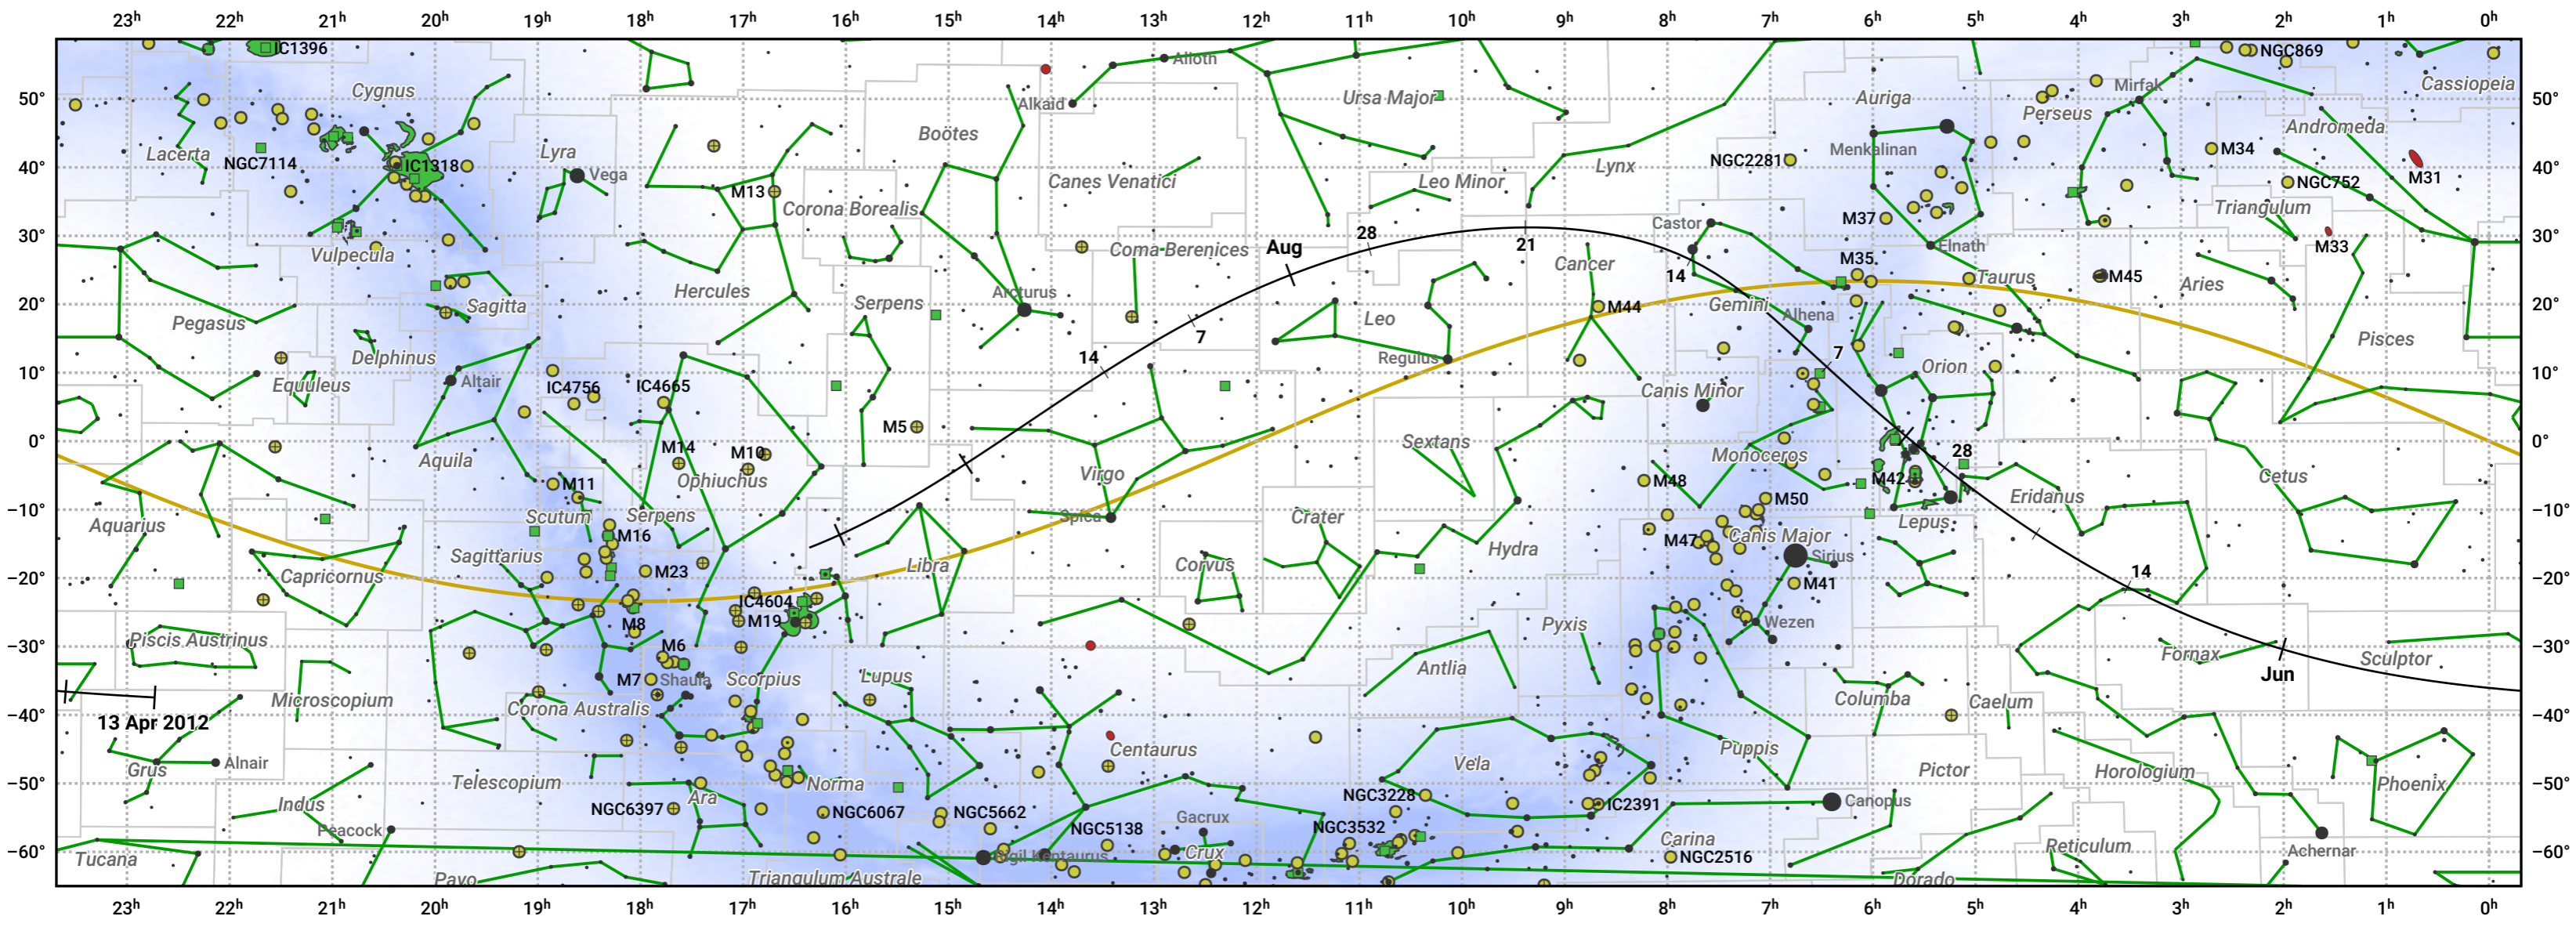

# The path of 96P/Machholz starting on 13 Apr 2012

© Dominic Ford 2011–2024. Date markers placed at midnight UTC. Downloaded from <https://in-the-sky.org>

Magnitude scale:  5.0  4.0  3.0  2.0  1.0  0.0  -1.0  -2.0

— Ecliptic Plane

Galaxy   
  Bright nebula   
  Open cluster   
  Globular cluster

Date	Mag
2012 Apr 29	19.3
2012 May 1	19.1
2012 May 12	18.2
2012 May 23	17.2
2012 Jun 2	16.1
2012 Jun 10	15.1
2012 Jun 17	14.1
2012 Jun 23	13.0
2012 Jun 28	12.0
2012 Jul 1	11.2
2012 Jul 2	10.9
2012 Jul 5	9.7
2012 Jul 7	8.6
2012 Jul 9	7.2
2012 Jul 11	5.4
2012 Jul 16	7.0
2012 Jul 18	8.4
2012 Jul 20	9.5
2012 Jul 23	10.7
2012 Jul 27	11.8
2012 Aug 1	12.9
2012 Aug 7	14.0
2012 Aug 14	15.1
2012 Aug 22	16.2
2012 Aug 31	17.3
2012 Sep 1	17.4
2012 Sep 11	18.3
2012 Sep 24	19.4
2012 Oct 10	20.5