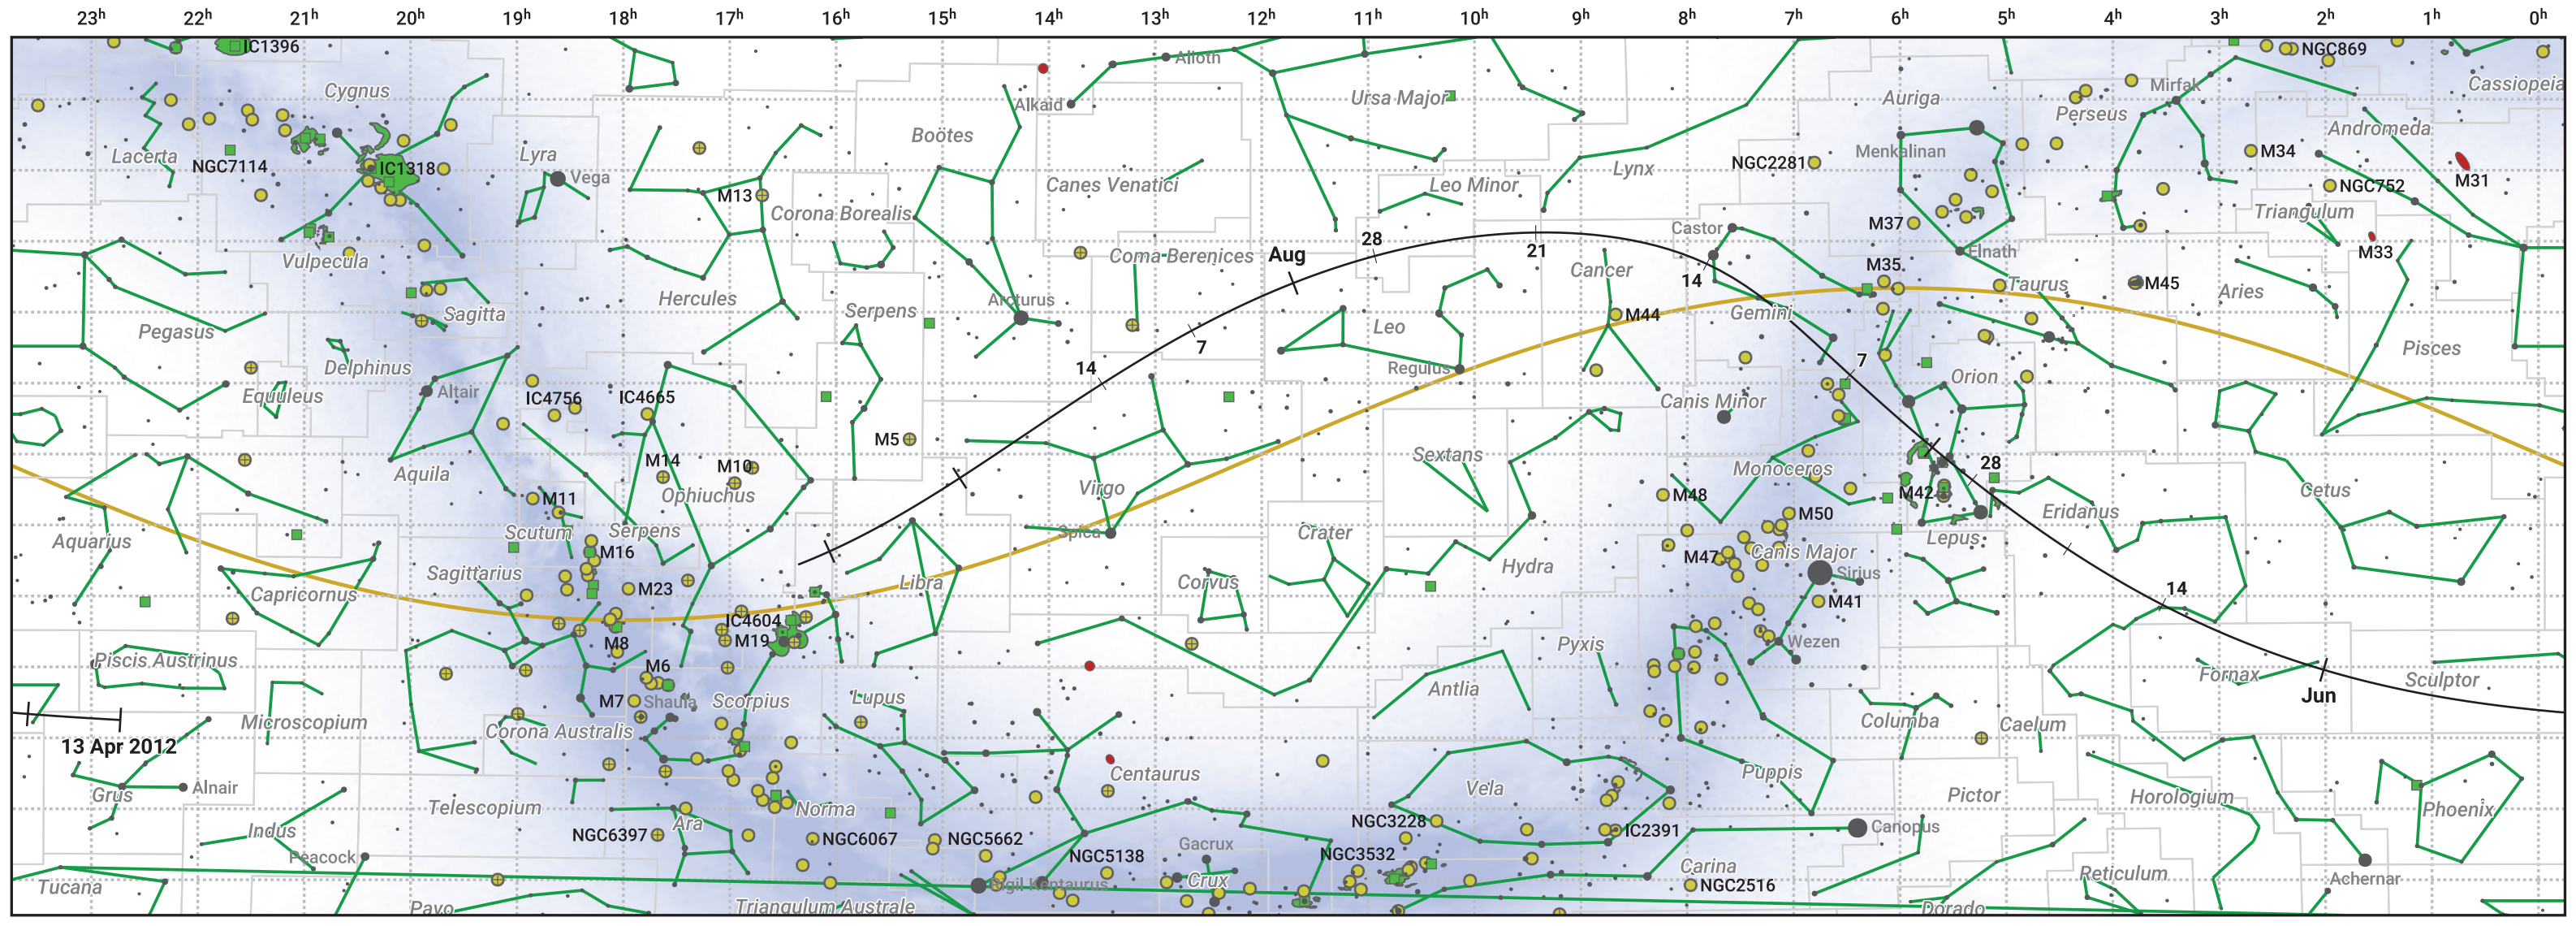

The path of 96P/Machholz starting on 13 Apr 2012

© Dominic Ford 2011–2024. Date markers placed at midnight UTC. Downloaded from <https://in-the-sky.org>

Magnitude scale: ● 5.0 ● 4.0 ● 3.0 ● 2.0 ● 1.0 ● 0.0 ● -1.0 ● -2.0

— Ecliptic Plane

● Galaxy ■ Bright nebula ● Open cluster ⊕ Globular cluster

Date	Mag
2012 Apr 29	19.3
2012 May 1	19.1
2012 May 12	18.2
2012 May 23	17.2
2012 Jun 2	16.1
2012 Jun 10	15.1
2012 Jun 17	14.0
2012 Jun 23	13.0
2012 Jun 28	11.9
2012 Jul 1	11.1
2012 Jul 2	10.8
2012 Jul 5	9.6
2012 Jul 7	8.5
2012 Jul 9	7.0
2012 Jul 11	5.2
2012 Jul 15	6.4
2012 Jul 17	8.0
2012 Jul 19	9.1
2012 Jul 22	10.4
2012 Jul 26	11.6
2012 Jul 31	12.7
2012 Aug 6	13.8
2012 Aug 13	15.0
2012 Aug 22	16.2
2012 Aug 31	17.3
2012 Sep 1	17.4
2012 Sep 11	18.4
2012 Sep 24	19.4
2012 Oct 10	20.5