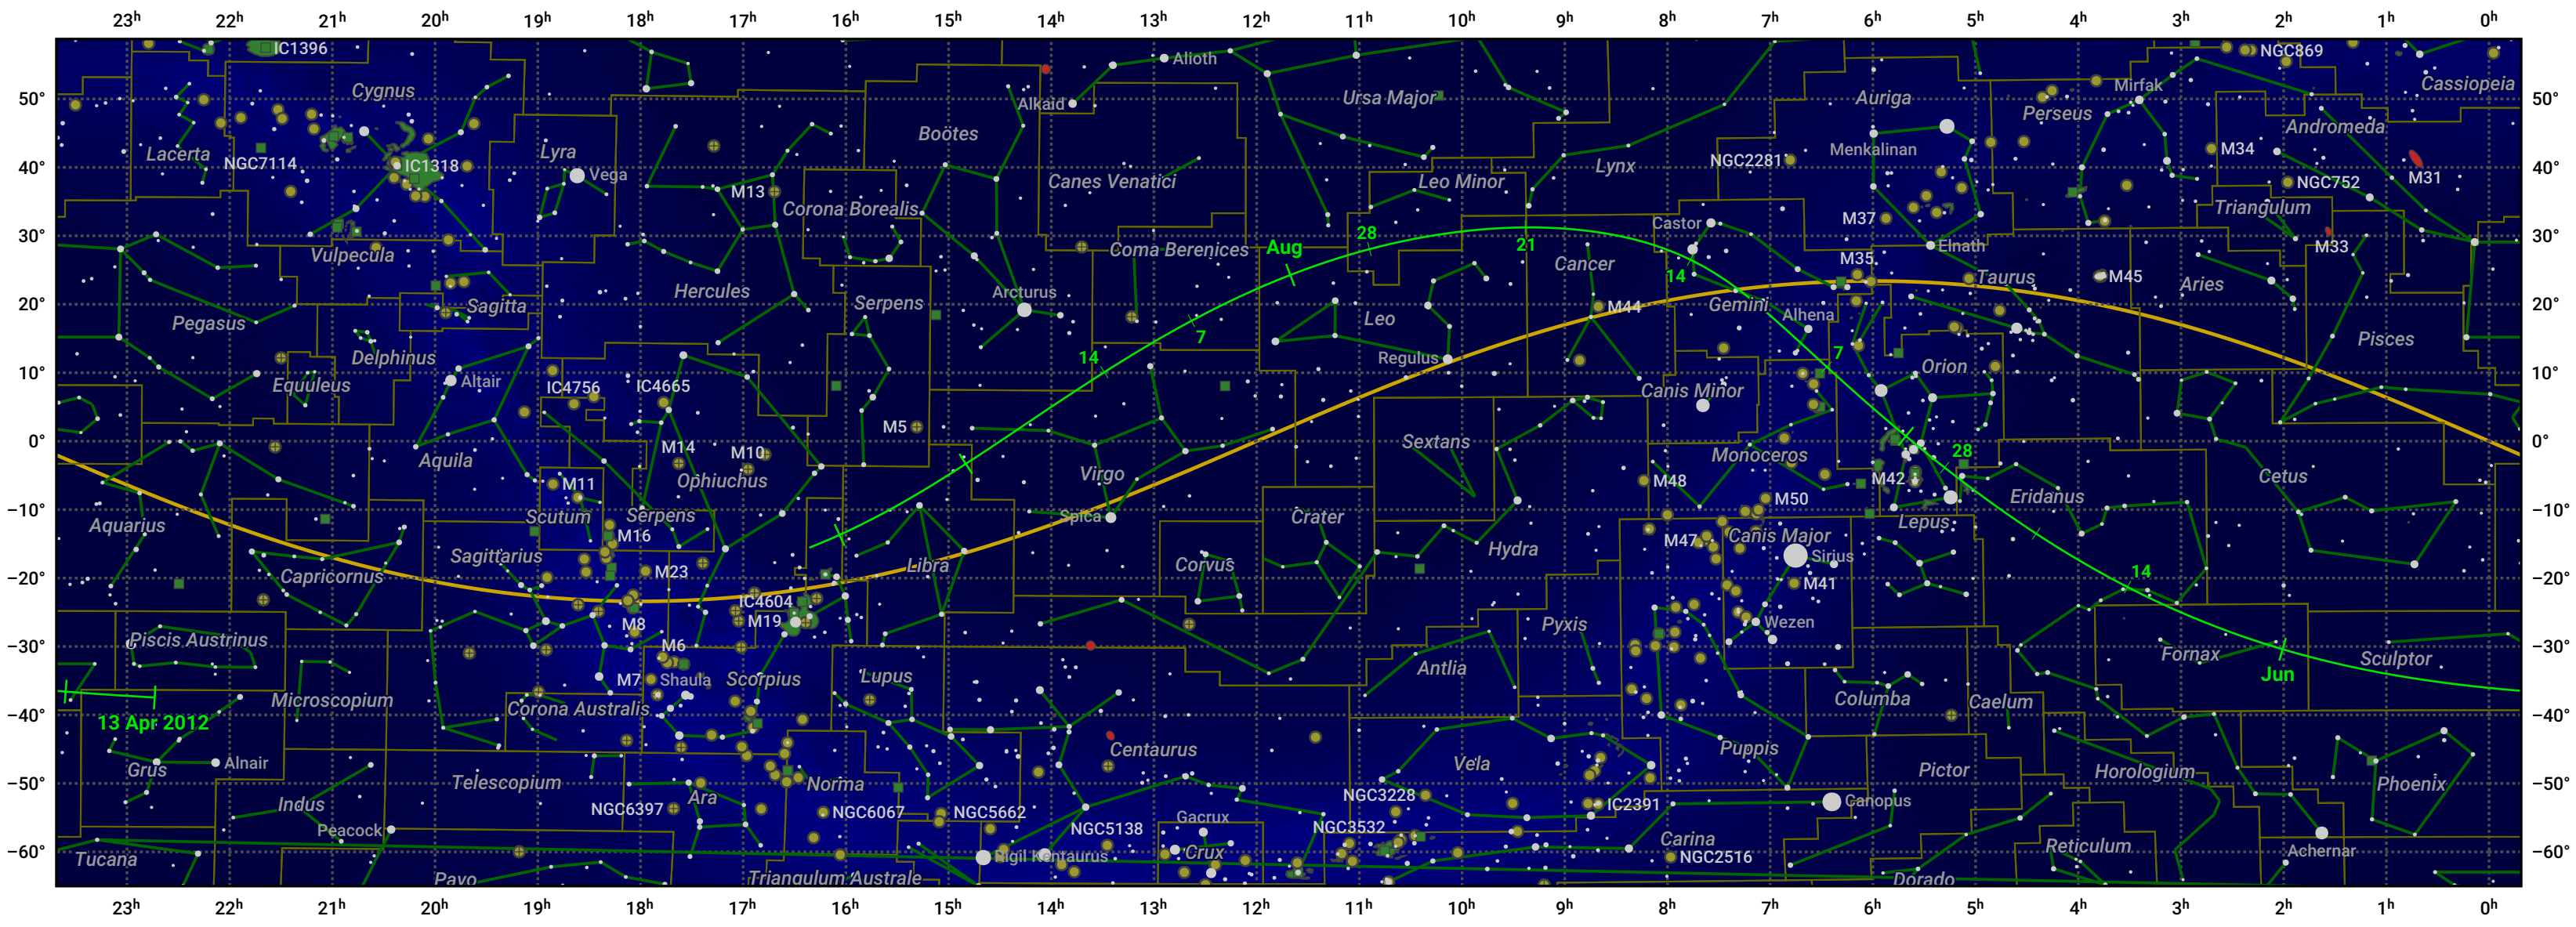

# The path of 96P/Machholz starting on 13 Apr 2012

© Dominic Ford 2011–2024. Date markers placed at midnight UTC. Downloaded from <https://in-the-sky.org>

Magnitude scale:  5.0  4.0  3.0  2.0  1.0  0.0  -1.0  -2.0

— Ecliptic Plane

Galaxy
  Bright nebula
  Open cluster
  Globular cluster

Date	Mag
2012 Apr 29	19.3
2012 May 1	19.1
2012 May 12	18.2
2012 May 23	17.2
2012 Jun 2	16.1
2012 Jun 10	15.1
2012 Jun 17	14.1
2012 Jun 23	13.0
2012 Jun 28	12.0
2012 Jul 1	11.2
2012 Jul 2	10.9
2012 Jul 5	9.7
2012 Jul 7	8.6
2012 Jul 9	7.2
2012 Jul 11	5.4
2012 Jul 16	7.0
2012 Jul 18	8.4
2012 Jul 20	9.5
2012 Jul 23	10.7
2012 Jul 27	11.8
2012 Aug 1	12.9
2012 Aug 7	14.0
2012 Aug 14	15.1
2012 Aug 22	16.2
2012 Aug 31	17.3
2012 Sep 1	17.4
2012 Sep 11	18.3
2012 Sep 24	19.4
2012 Oct 10	20.5