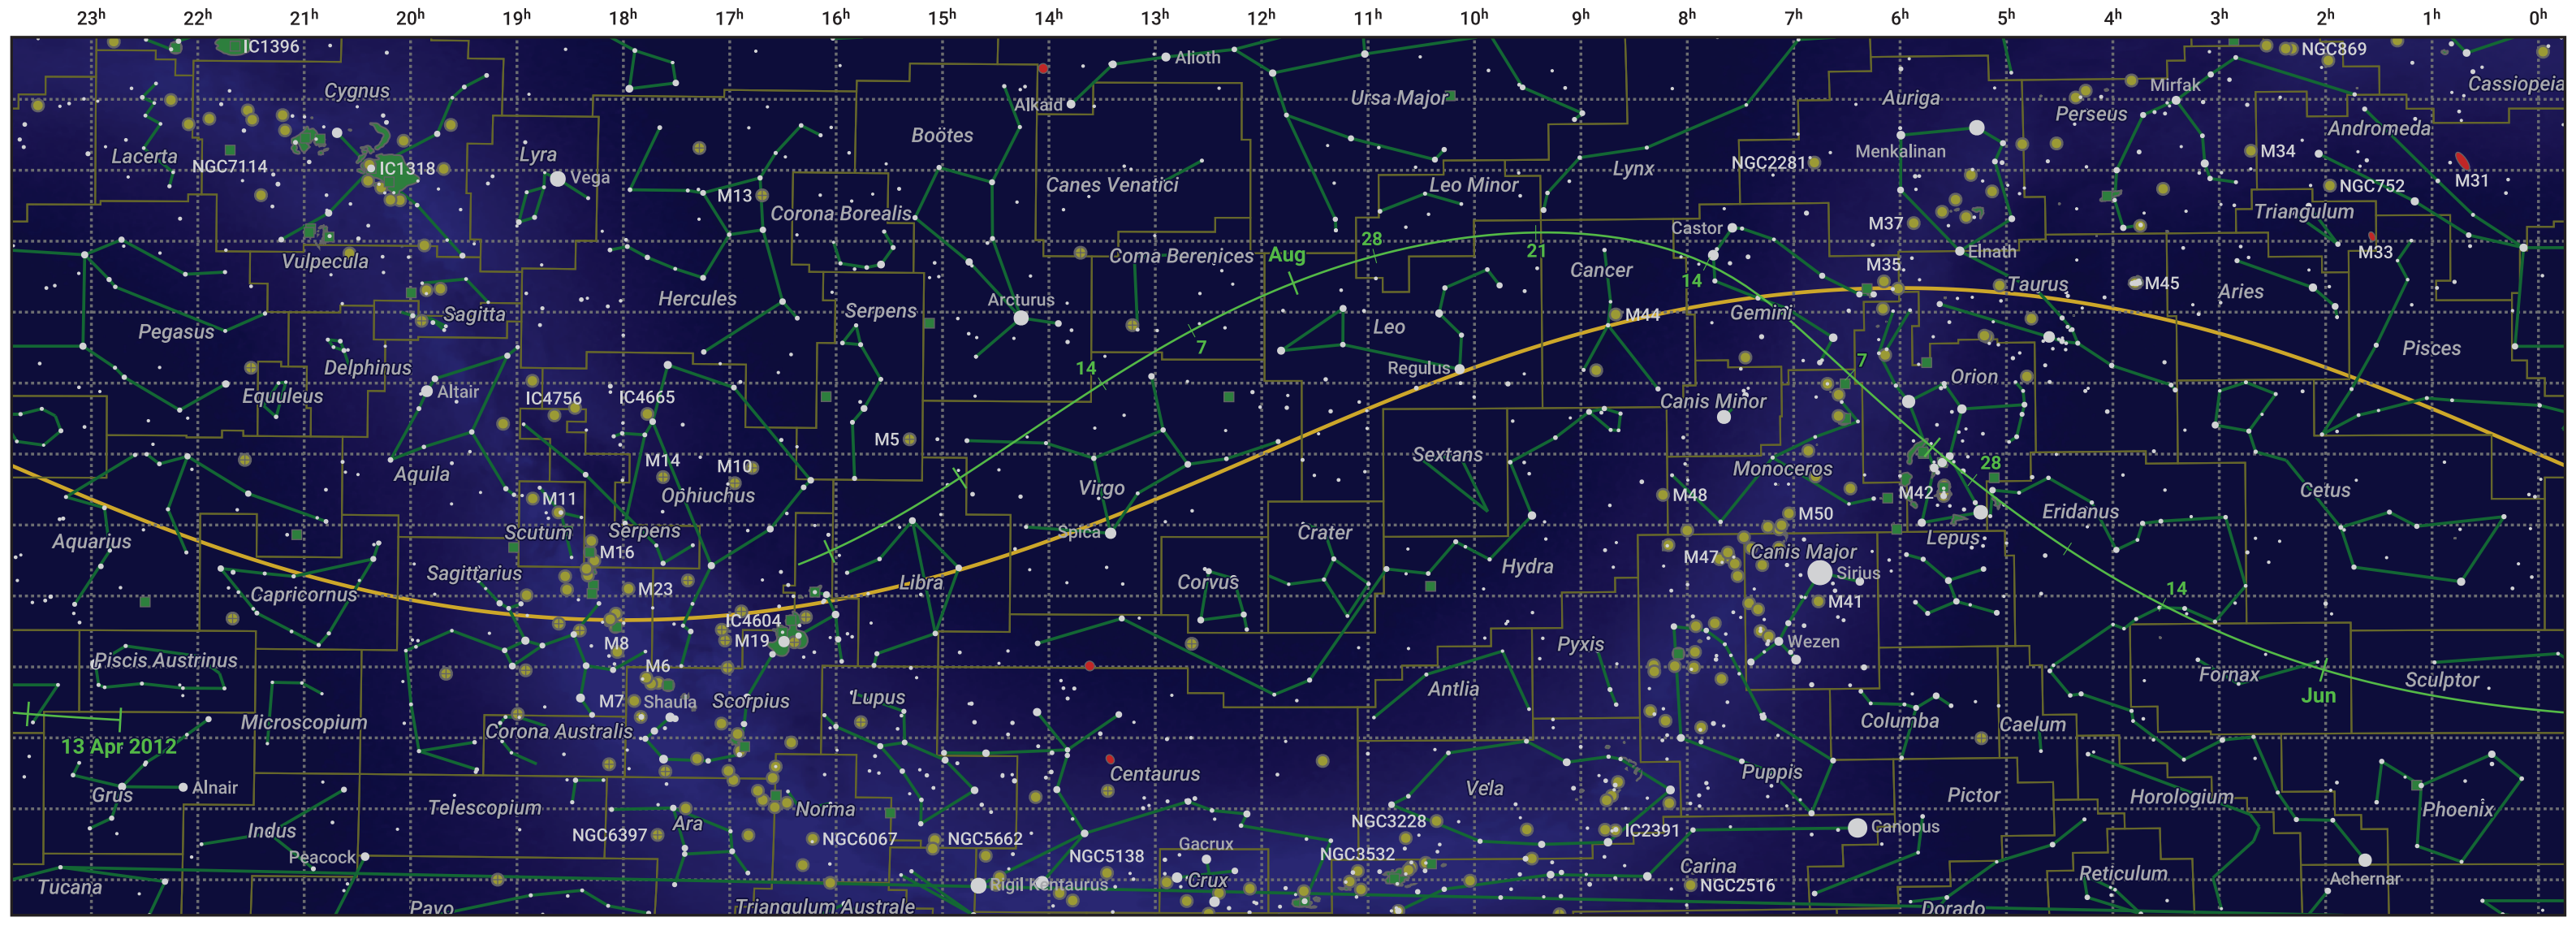

# The path of 96P/Machholz starting on 13 Apr 2012

© Dominic Ford 2011–2024. Date markers placed at midnight UTC. Downloaded from <https://in-the-sky.org>

Date	Mag
2012 Apr 29	19.3
2012 May 1	19.1
2012 May 12	18.2
2012 May 23	17.2
2012 Jun 2	16.1
2012 Jun 10	15.1
2012 Jun 17	14.0
2012 Jun 23	13.0
2012 Jun 28	11.9
2012 Jul 1	11.1
2012 Jul 2	10.8
2012 Jul 5	9.6
2012 Jul 7	8.5
2012 Jul 9	7.0
2012 Jul 11	5.2
2012 Jul 15	6.4
2012 Jul 17	8.0
2012 Jul 19	9.1
2012 Jul 22	10.4
2012 Jul 26	11.6
2012 Jul 31	12.7
2012 Aug 6	13.8
2012 Aug 13	15.0
2012 Aug 22	16.2
2012 Aug 31	17.3
2012 Sep 1	17.4
2012 Sep 11	18.4
2012 Sep 24	19.4
2012 Oct 10	20.5