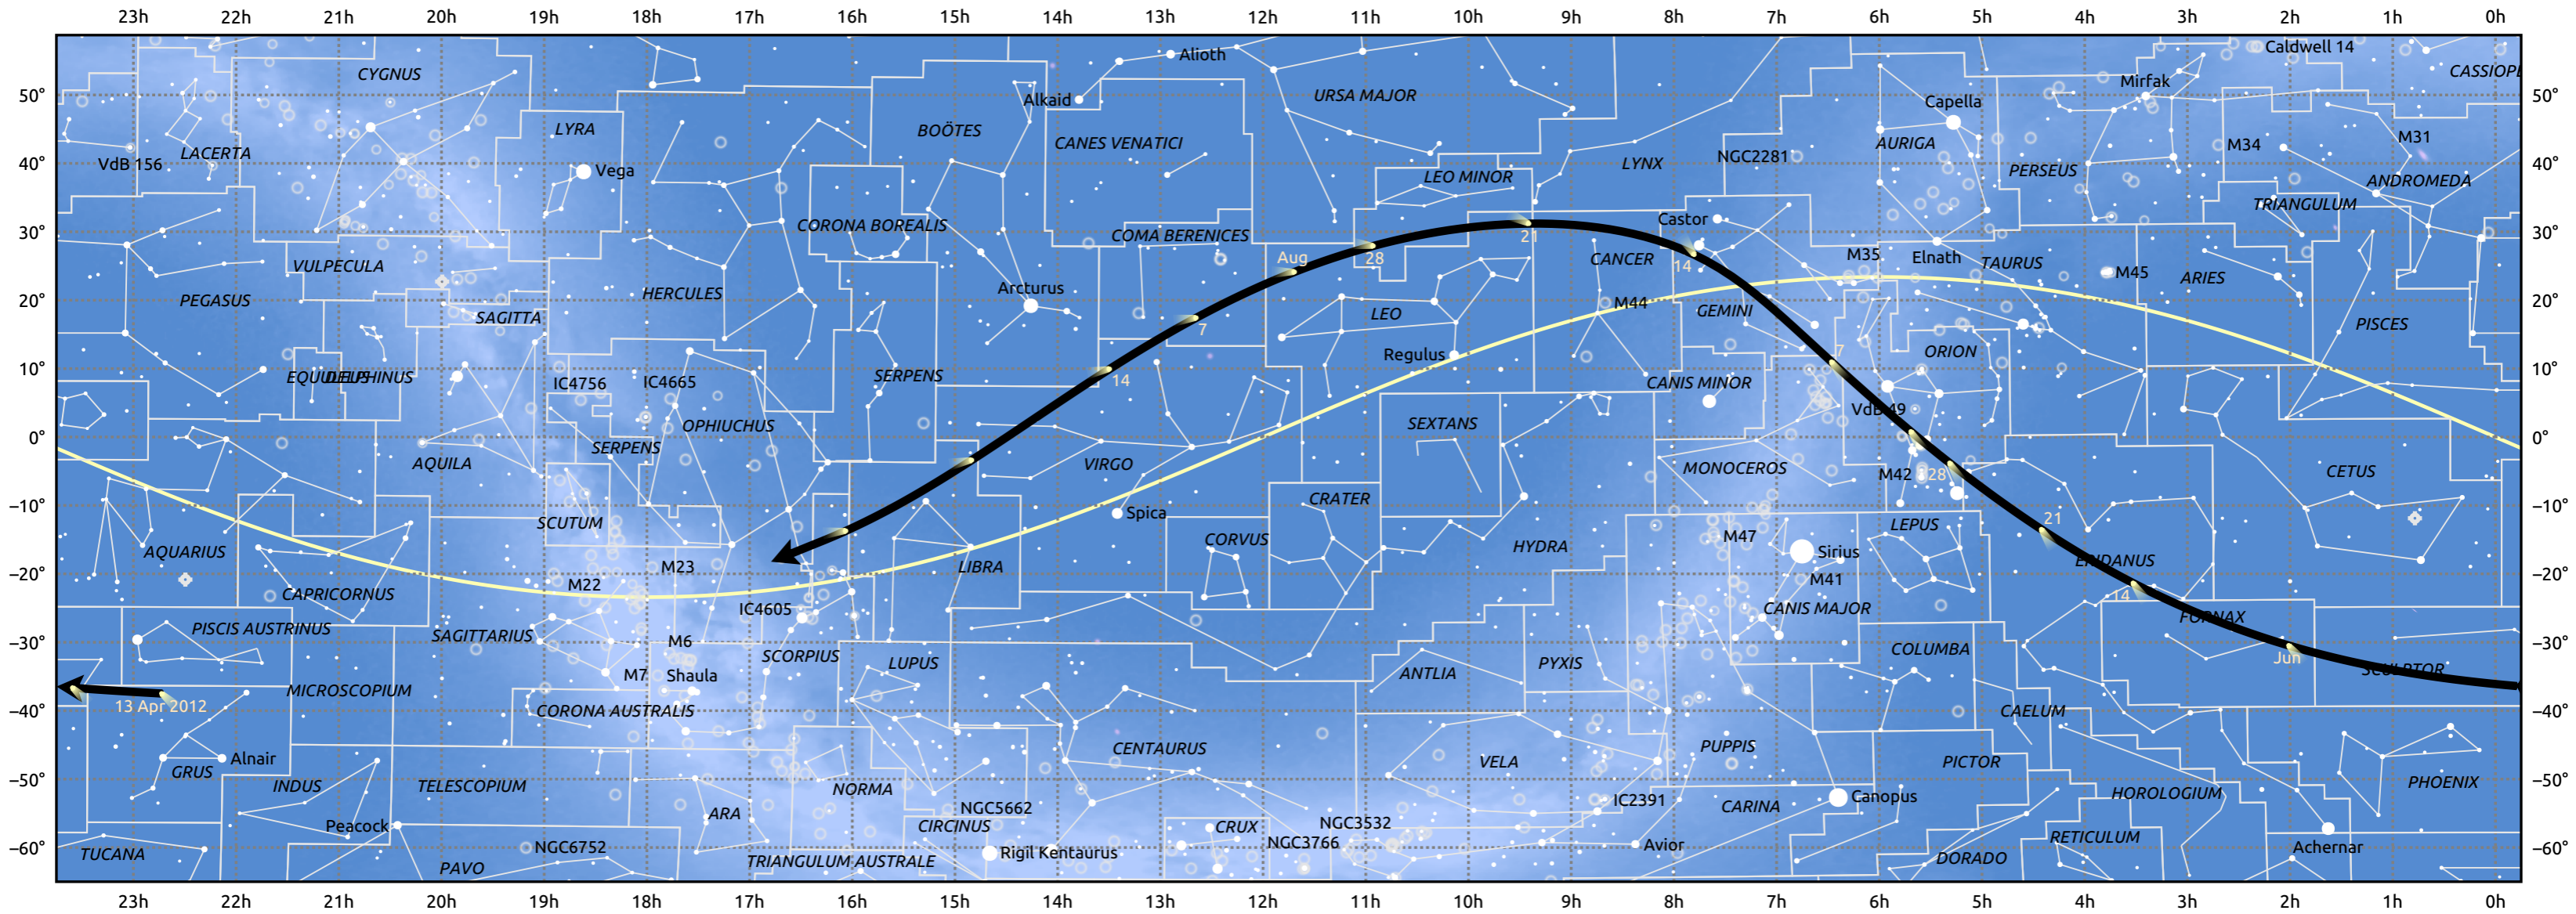

# The path of 96P/Machholz starting on 13 Apr 2012

© Dominic Ford 2011–2025. Date markers placed at midnight UTC. Downloaded from <https://in-the-sky.org>

Magnitude scale: • 5.0 • 4.0 • 3.0 • 2.0 • 1.0 • 0.0 • -1.0 • -2.0

— Ecliptic Plane

Galaxy Bright nebula Open cluster Globular cluster Planetary nebula

Date	Mag
2012 Apr 29	19.3
2012 May 1	19.1
2012 May 12	18.2
2012 May 23	17.2
2012 Jun 2	16.1
2012 Jun 10	15.1
2012 Jun 17	14.0
2012 Jun 23	13.0
2012 Jun 28	12.0
2012 Jul 1	11.1
2012 Jul 2	10.8
2012 Jul 5	9.6
2012 Jul 7	8.6
2012 Jul 9	7.1
2012 Jul 11	5.2
2012 Jul 15	6.3
2012 Jul 17	7.9
2012 Jul 19	9.1
2012 Jul 22	10.4
2012 Jul 26	11.6
2012 Jul 31	12.7
2012 Aug 6	13.8
2012 Aug 13	15.0
2012 Aug 22	16.2
2012 Aug 31	17.3
2012 Sep 1	17.4
2012 Sep 11	18.4
2012 Sep 24	19.4
2012 Oct 10	20.5