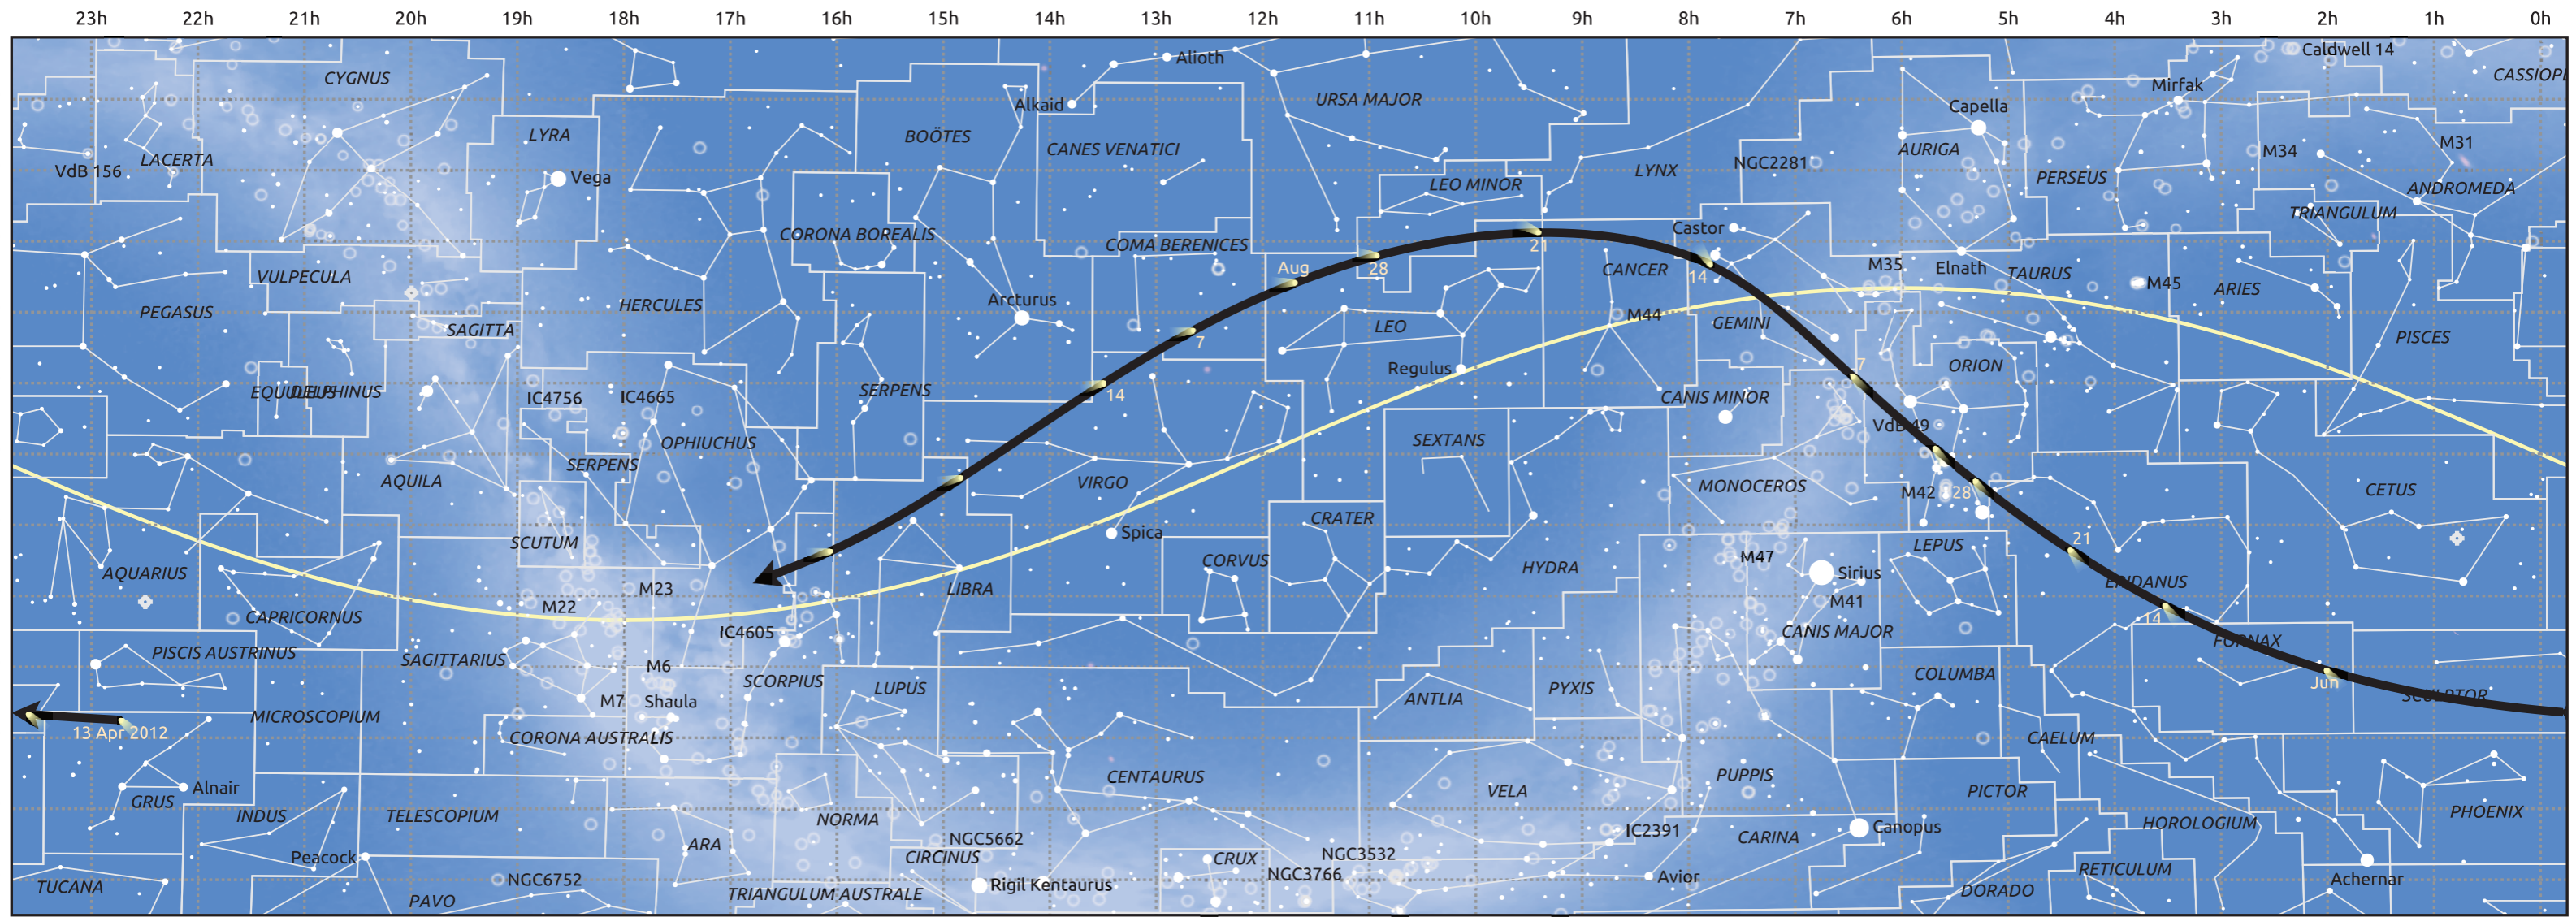

The path of 96P/Machholz starting on 13 Apr 2012

© Dominic Ford 2011–2025. Date markers placed at midnight UTC. Downloaded from <https://in-the-sky.org>

Magnitude scale: • 5.0 • 4.0 • 3.0 • 2.0 • 1.0 • 0.0 • -1.0 • -2.0

— Ecliptic Plane

Galaxy Bright nebula Open cluster Globular cluster Planetary nebula

Date	Mag
2012 Apr 29	19.3
2012 May 1	19.1
2012 May 12	18.2
2012 May 23	17.2
2012 Jun 2	16.1
2012 Jun 10	15.1
2012 Jun 17	14.0
2012 Jun 23	13.0
2012 Jun 28	12.0
2012 Jul 1	11.1
2012 Jul 2	10.8
2012 Jul 5	9.6
2012 Jul 7	8.6
2012 Jul 9	7.1
2012 Jul 11	5.2
2012 Jul 15	6.3
2012 Jul 17	7.9
2012 Jul 19	9.1
2012 Jul 22	10.4
2012 Jul 26	11.6
2012 Jul 31	12.7
2012 Aug 6	13.8
2012 Aug 13	15.0
2012 Aug 22	16.2
2012 Aug 31	17.3
2012 Sep 1	17.4
2012 Sep 11	18.4
2012 Sep 24	19.4
2012 Oct 10	20.5