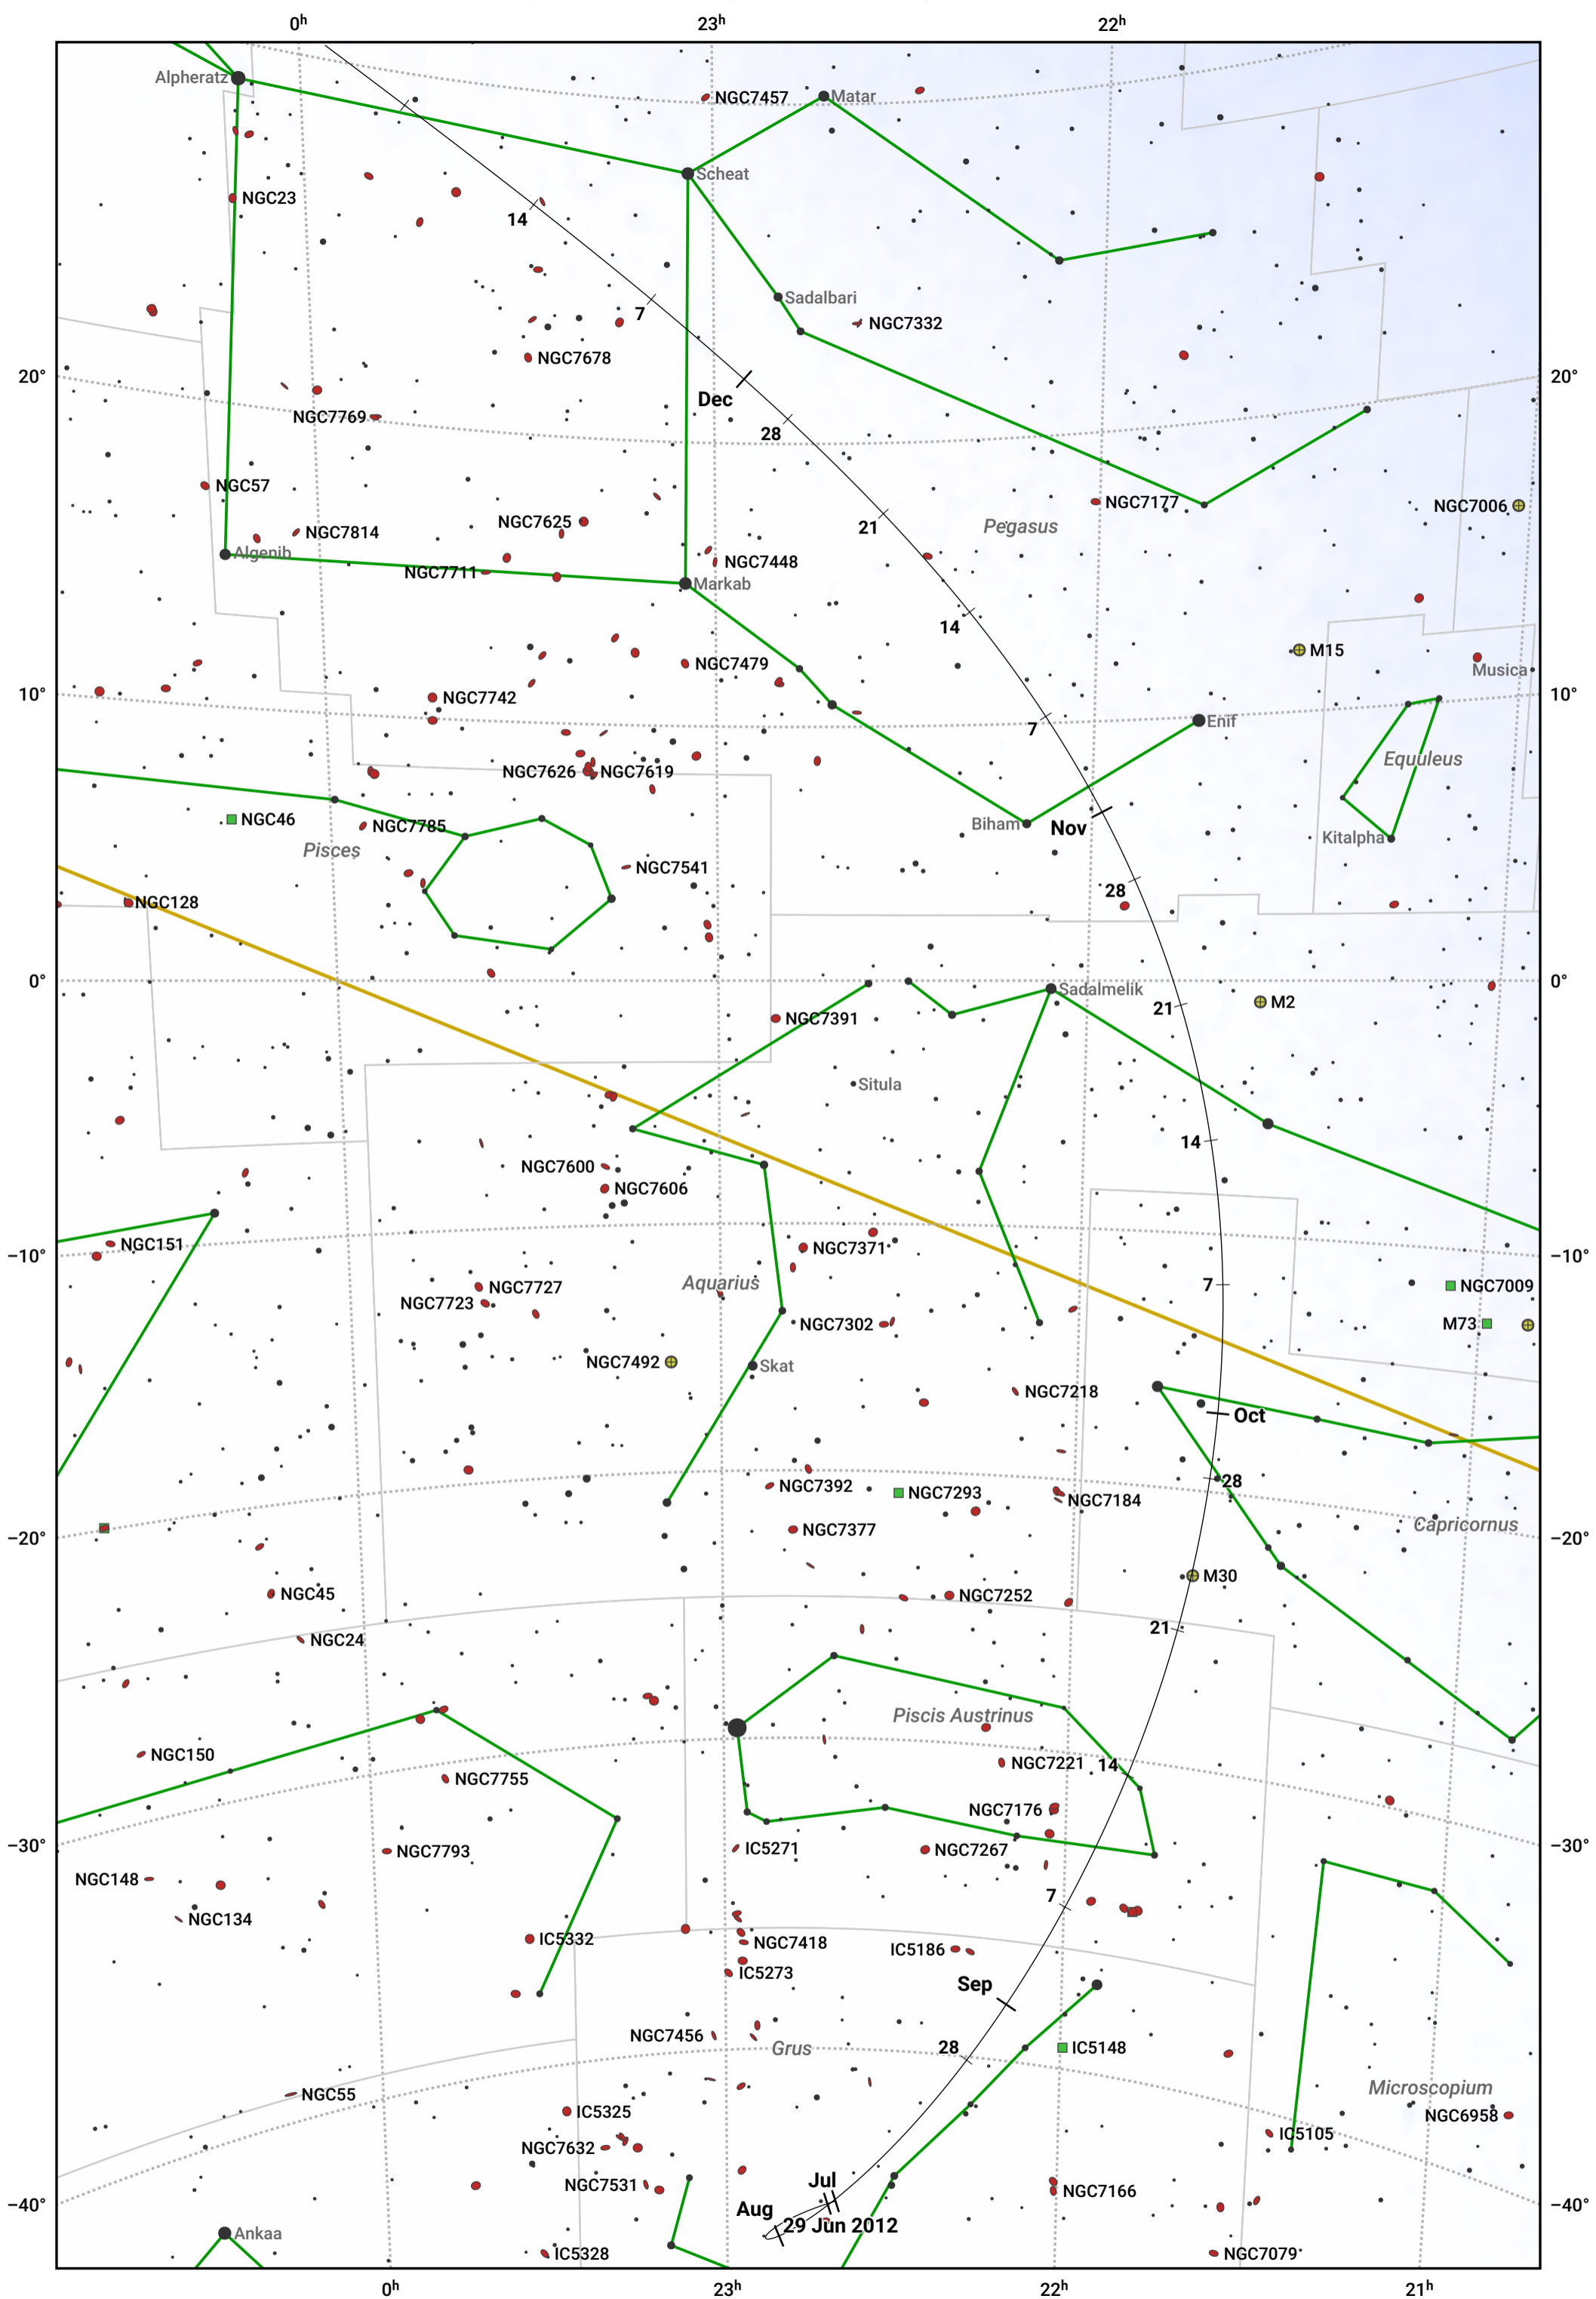

The path of 168P/Hergenrother starting on 29 Jun 2012

© Dominic Ford 2011–2024. Date markers placed at midnight UTC. Downloaded from <https://in-the-sky.org>

Magnitude scale: • 7.0 • 6.0 • 5.0 • 4.0 • 3.0 • 2.0 • 1.0

— Ecliptic Plane

● Galaxy ■ Bright nebula ● Open cluster ● Globular cluster

Date	Mag
2012 Jul 1	12.2
2012 Jul 27	11.3
2012 Aug 25	10.3
2012 Sep 1	10.1
2012 Nov 1	10.1
2012 Dec 13	11.3