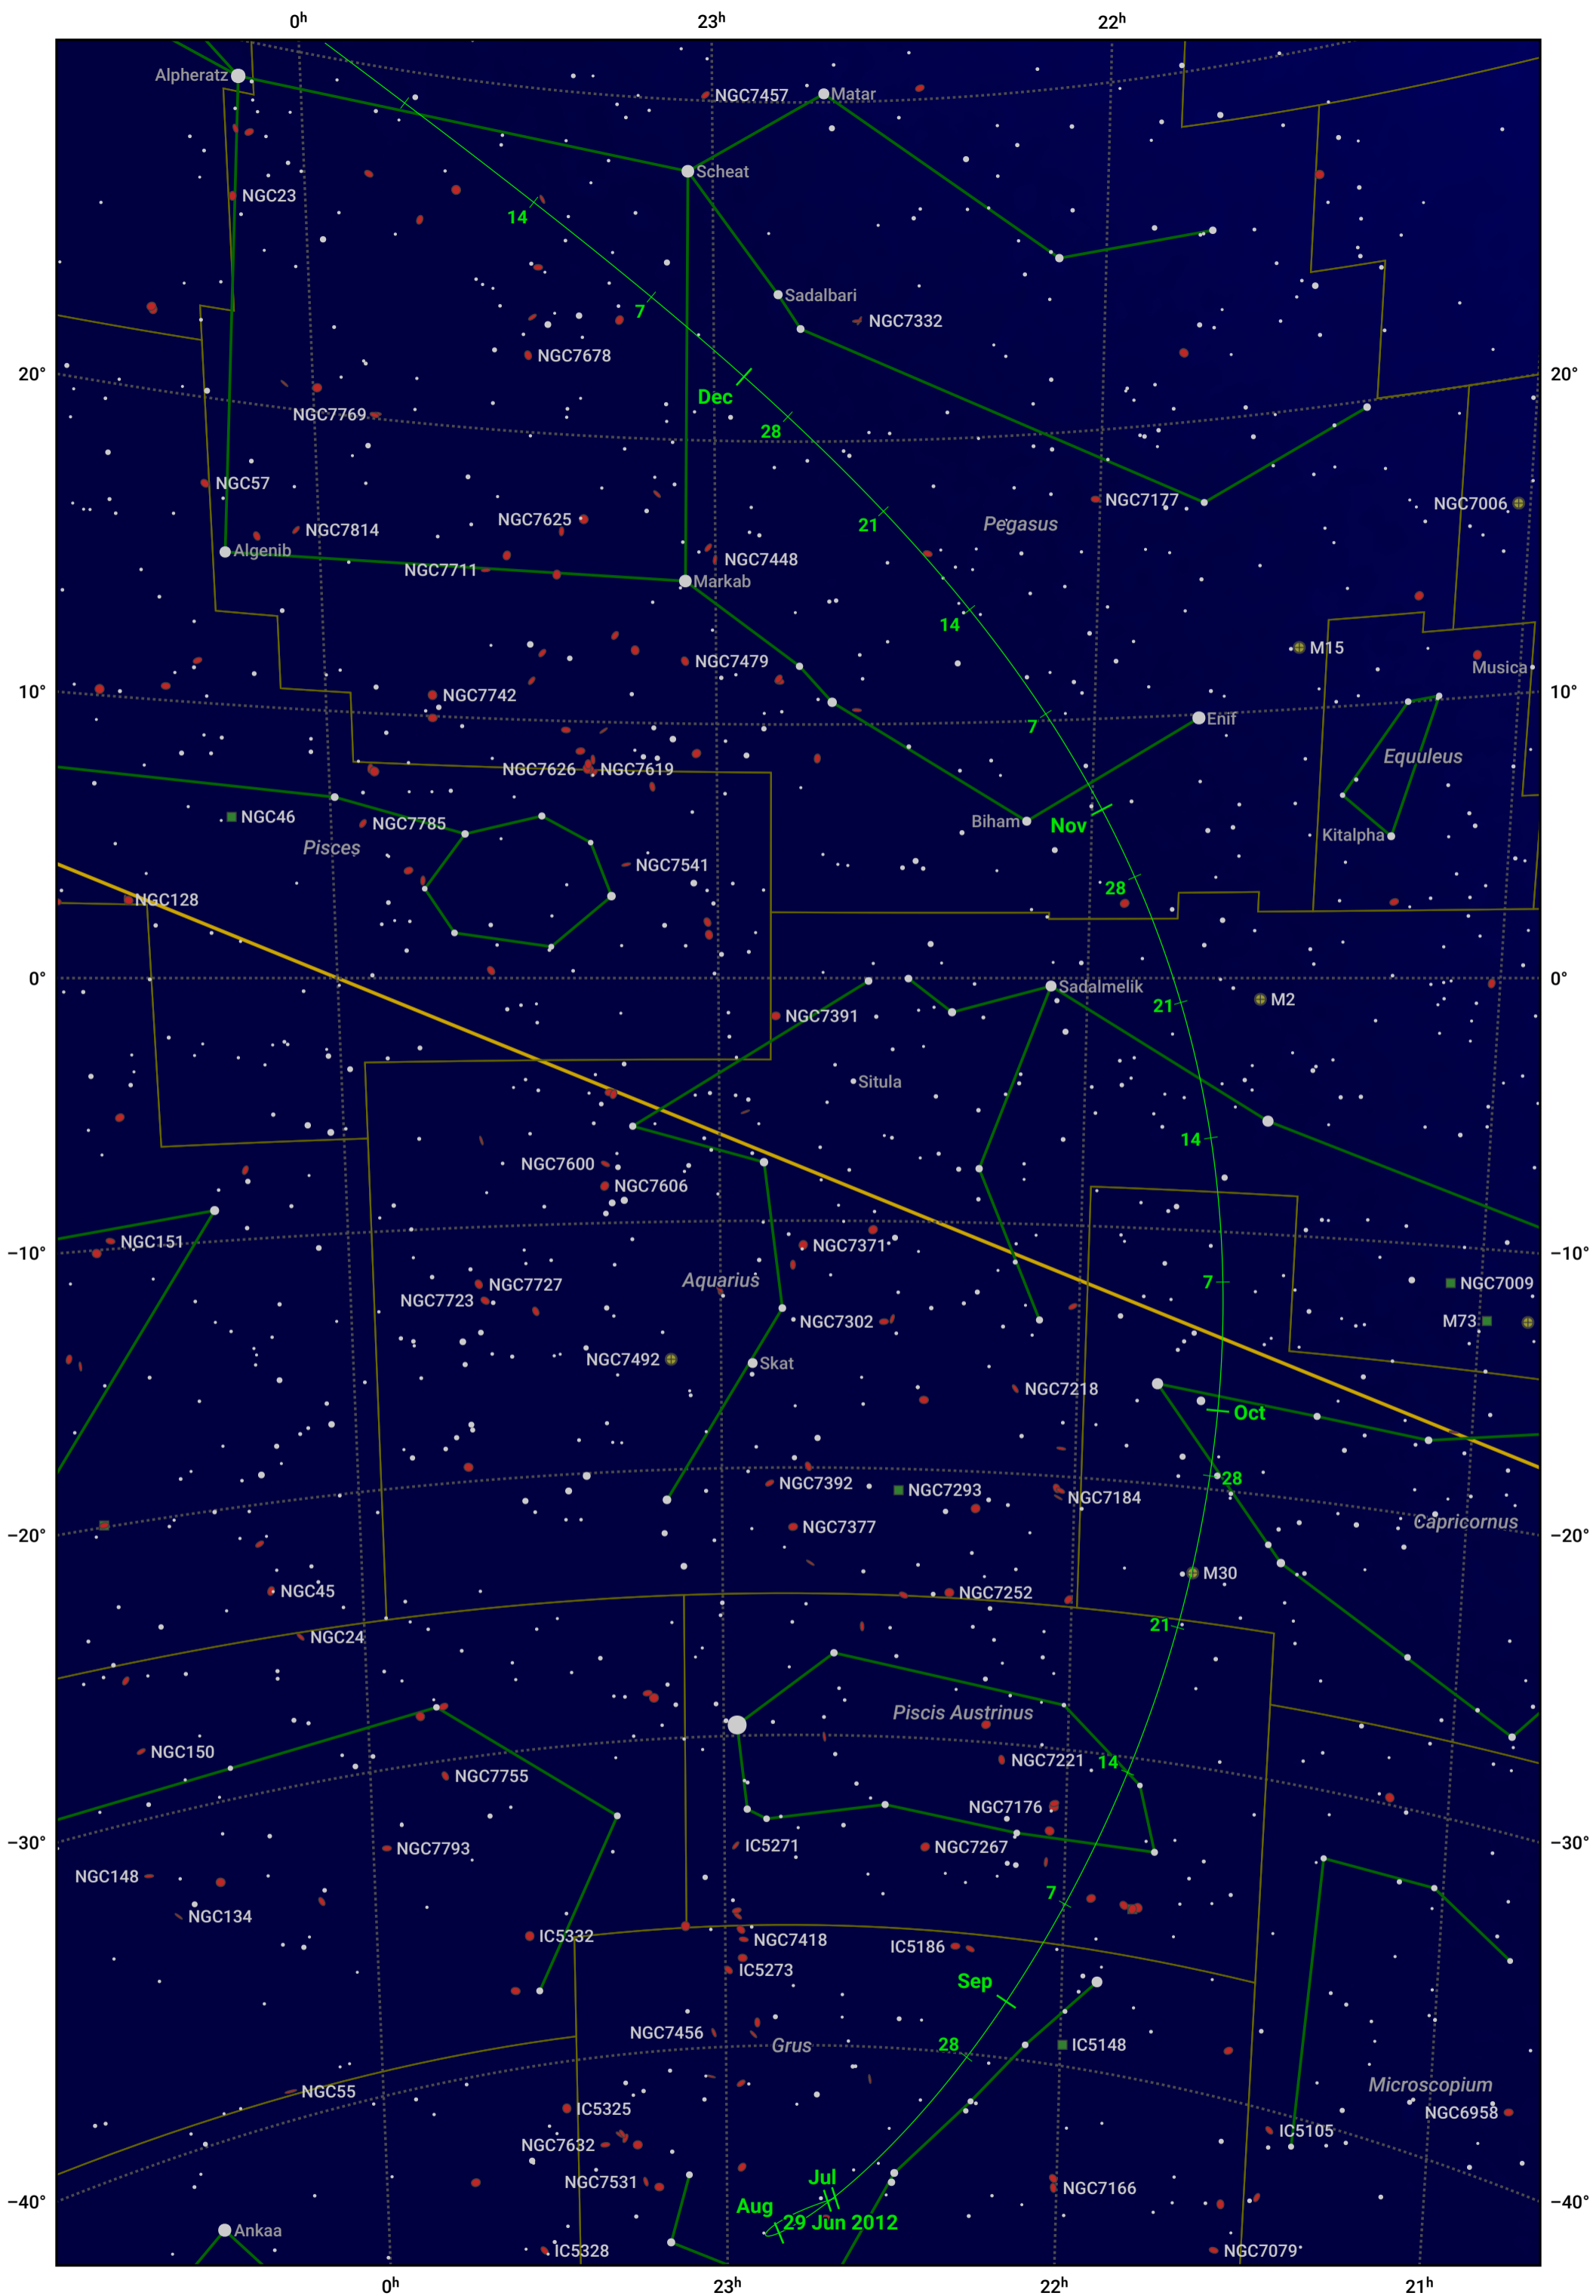

The path of 168P/Hergenrother starting on 29 Jun 2012

© Dominic Ford 2011–2024. Date markers placed at midnight UTC. Downloaded from <https://in-the-sky.org>

Magnitude scale: -7.0 -6.0 -5.0 -4.0 -3.0 -2.0 -1.0

— Ecliptic Plane

Galaxy Bright nebula Open cluster Globular cluster

Date	Mag
2012 Jul 1	12.2
2012 Jul 27	11.3
2012 Aug 25	10.3
2012 Sep 1	10.1
2012 Nov 1	10.1
2012 Dec 13	11.3