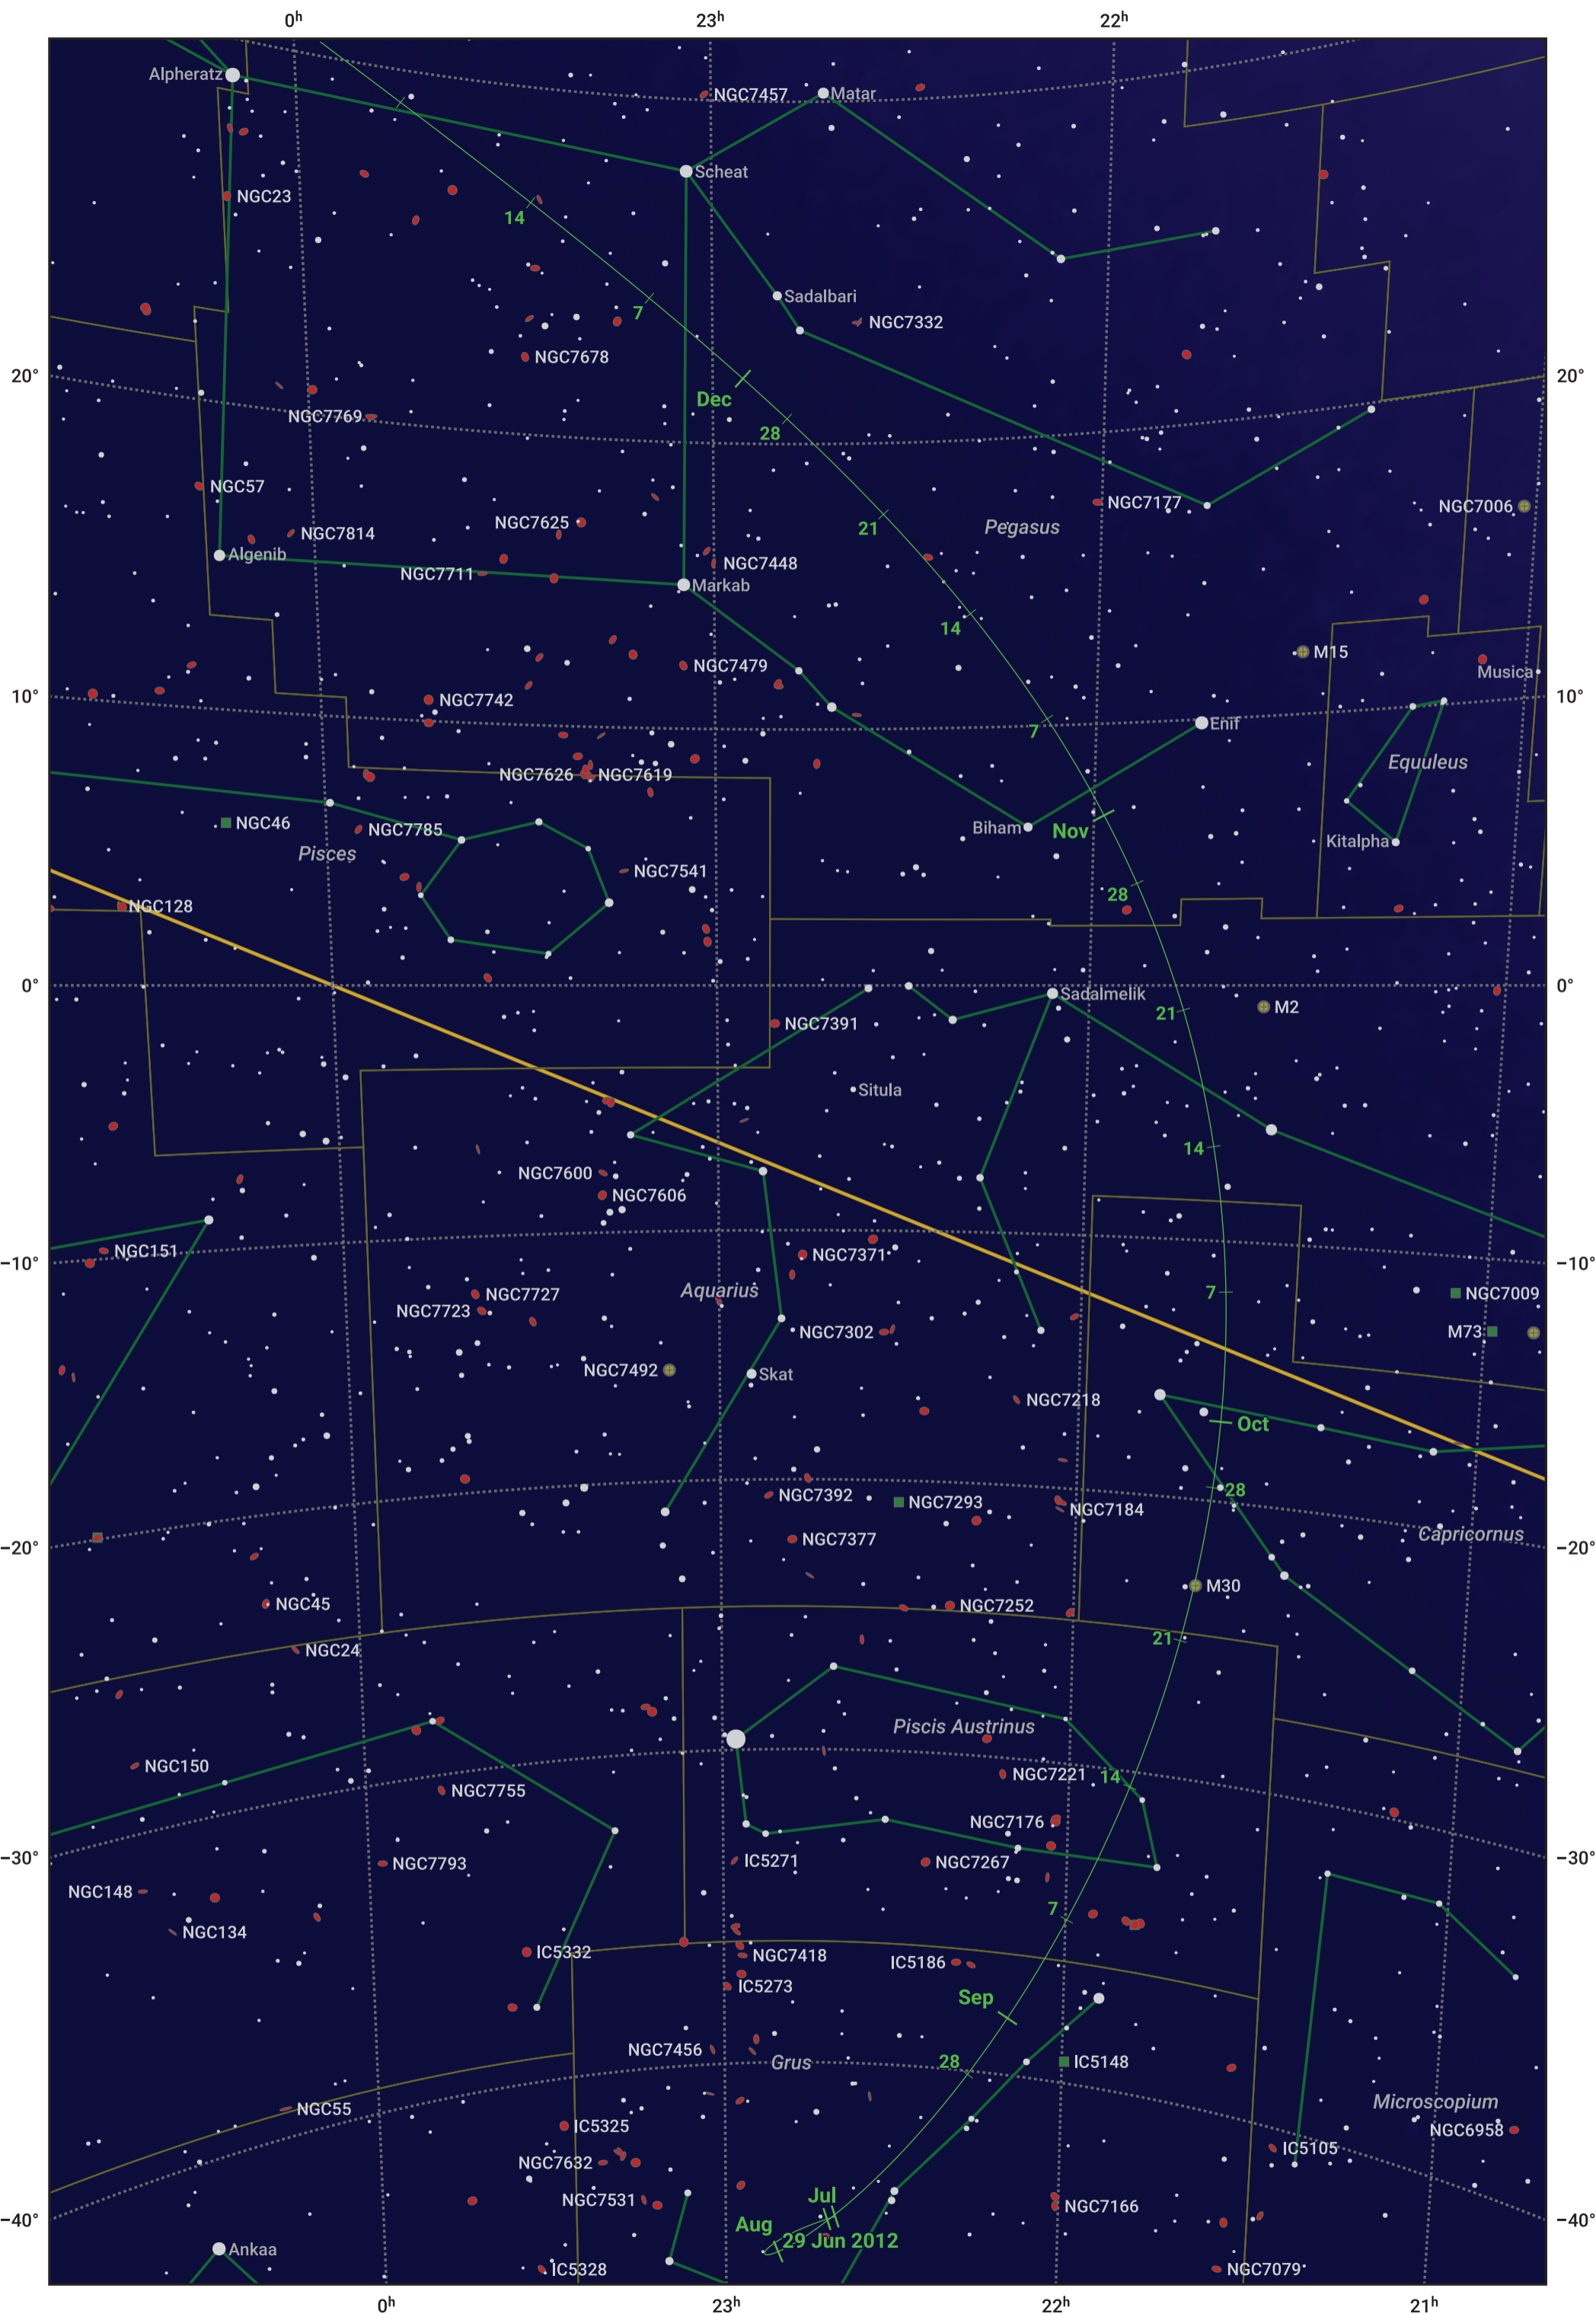

The path of 168P/Hergenrother starting on 29 Jun 2012

© Dominic Ford 2011–2024. Date markers placed at midnight UTC. Downloaded from <https://in-the-sky.org>

Magnitude scale: ● 7.0 ● 6.0 ● 5.0 ● 4.0 ● 3.0 ● 2.0 ● 1.0

— Ecliptic Plane

- Galaxy
- Bright nebula
- Open cluster
- ⊕ Globular cluster

| Date | Mag |
|-------------|------|
| 2012 Jul 1 | 12.2 |
| 2012 Jul 27 | 11.3 |
| 2012 Aug 25 | 10.3 |
| 2012 Sep 1 | 10.1 |
| 2012 Nov 1 | 10.1 |
| 2012 Dec 13 | 11.3 |