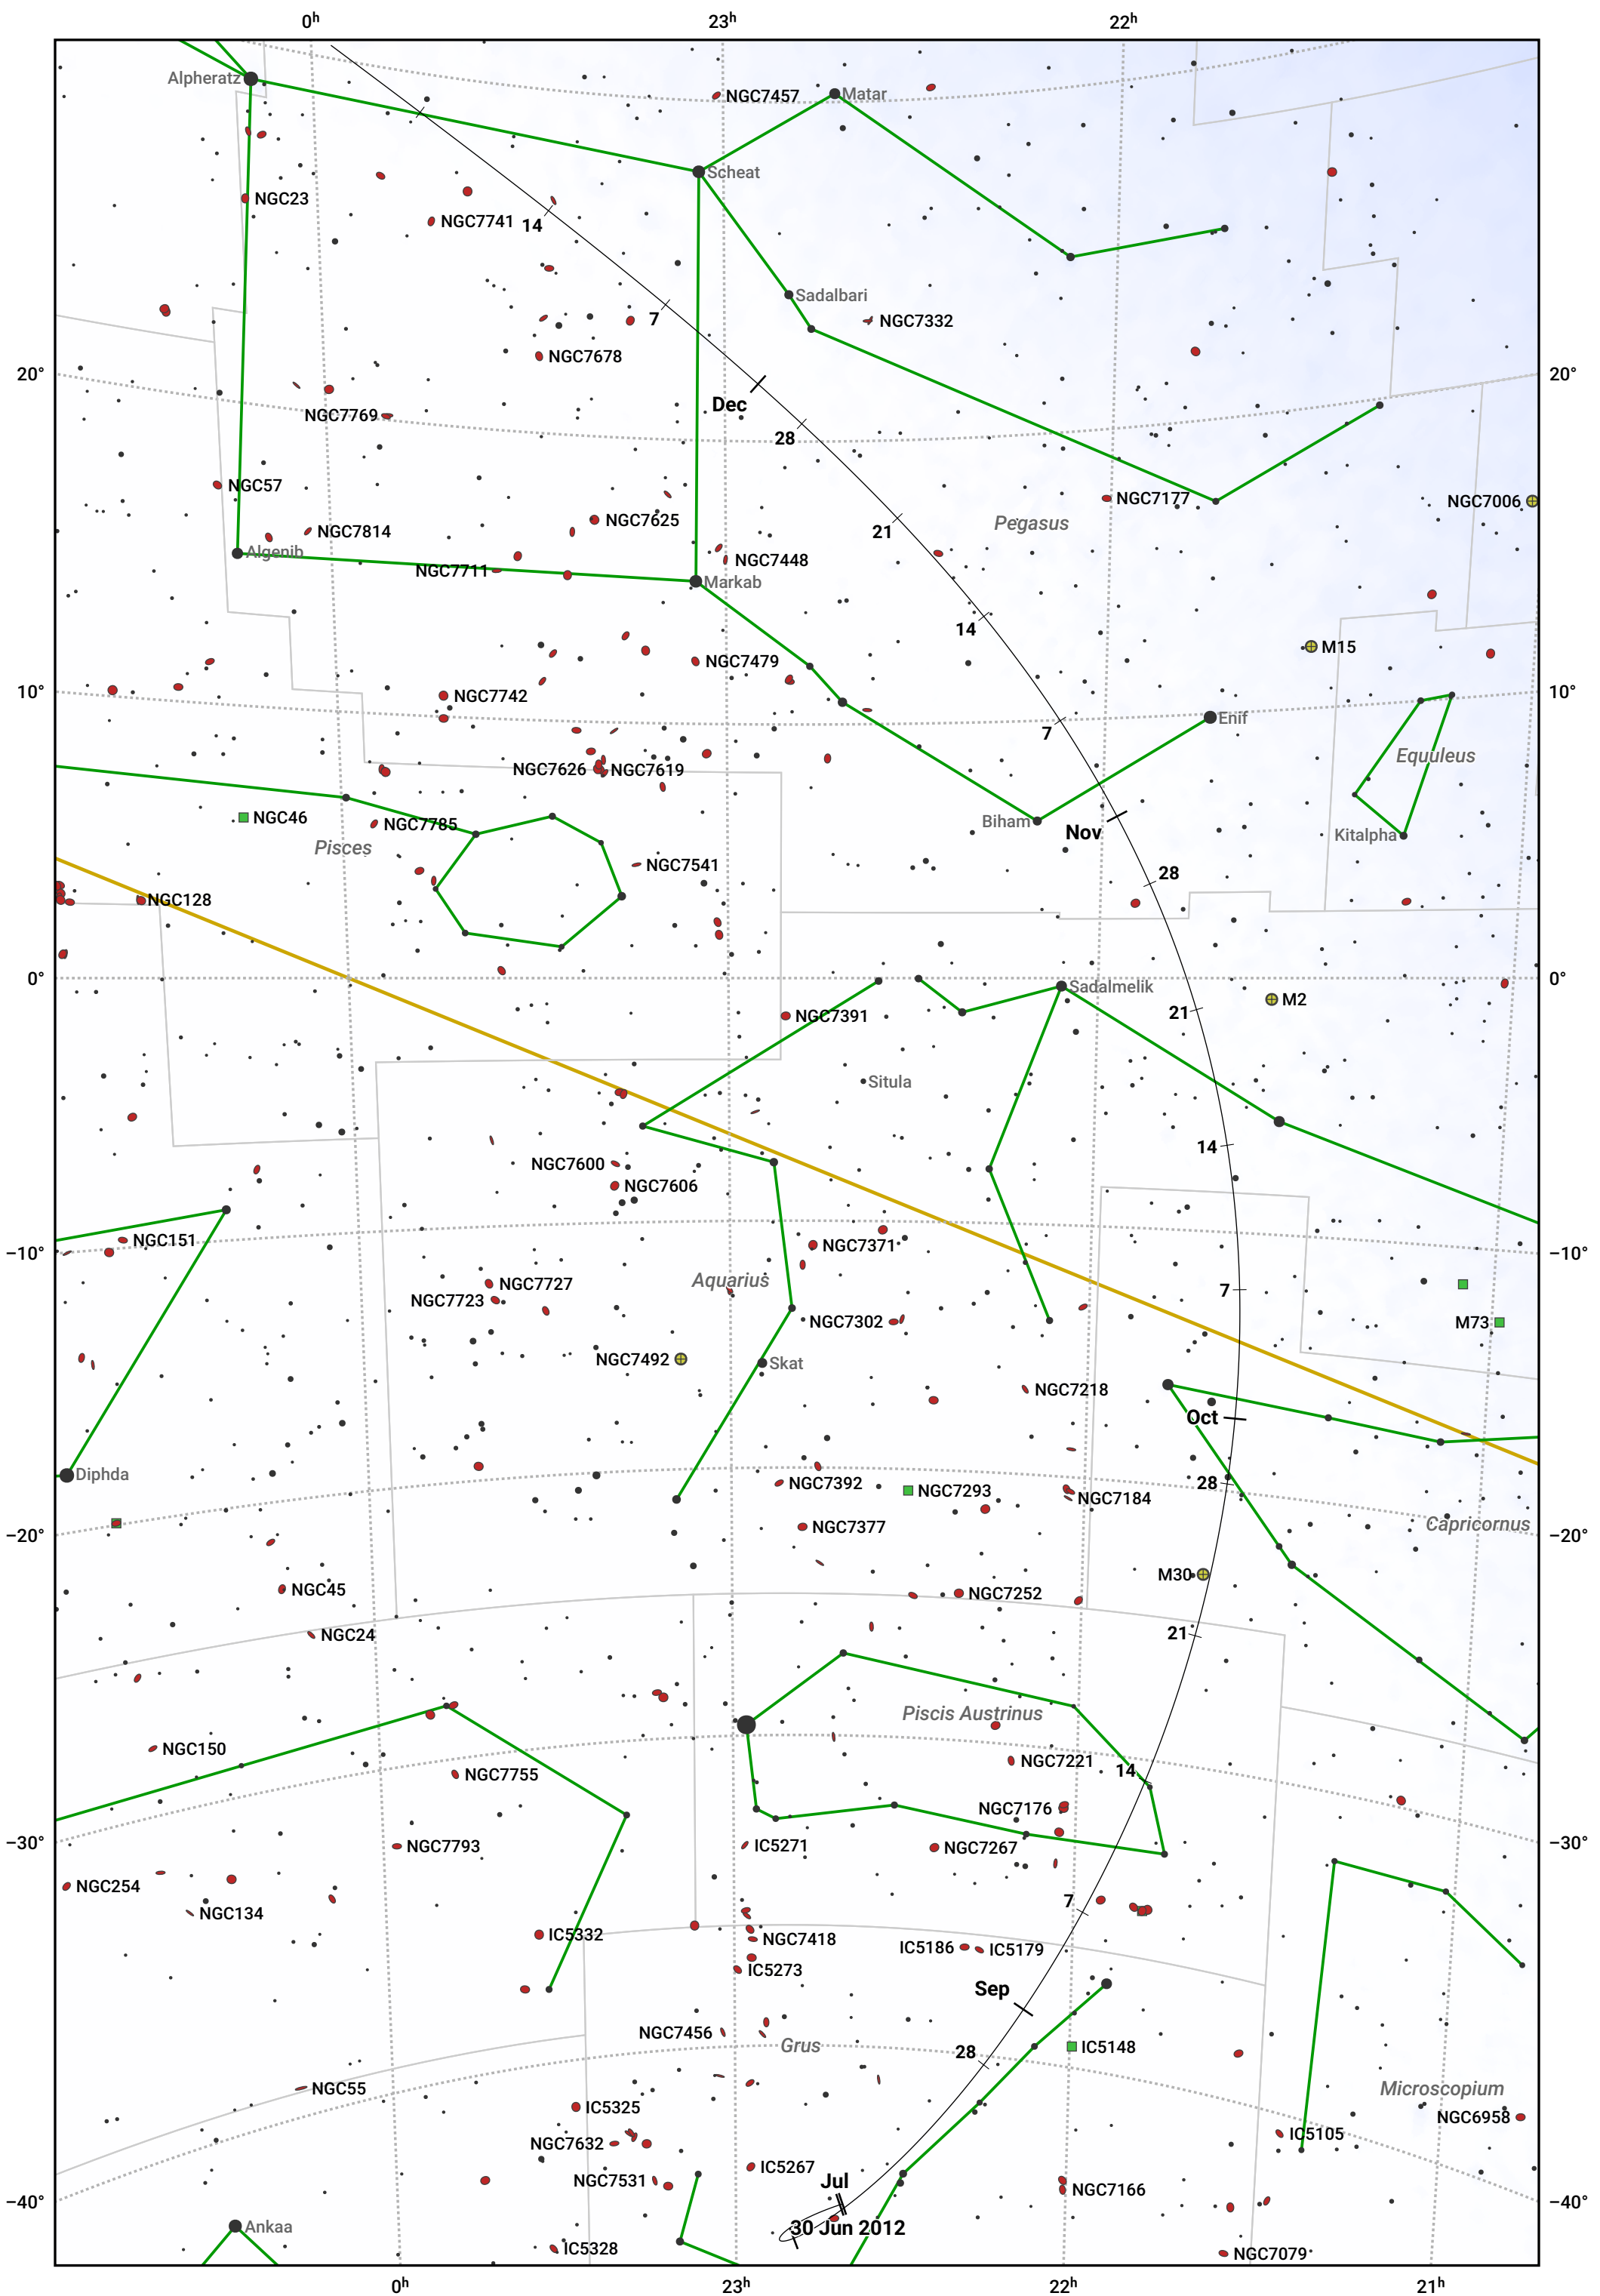

The path of 168P/Hergenrother starting on 30 Jun 2012

© Dominic Ford 2011–2024. Date markers placed at midnight UTC. Downloaded from <https://in-the-sky.org>

Magnitude scale: • 7.0 • 6.0 • 5.0 • 4.0 • 3.0 • 2.0 • 1.0

— Ecliptic Plane

● Galaxy ■ Bright nebula ○ Open cluster ⊕ Globular cluster

Date	Mag
2012 Jul 1	12.2
2012 Jul 28	11.2
2012 Aug 27	10.2
2012 Sep 1	10.1
2012 Nov 1	10.1
2012 Dec 11	11.2