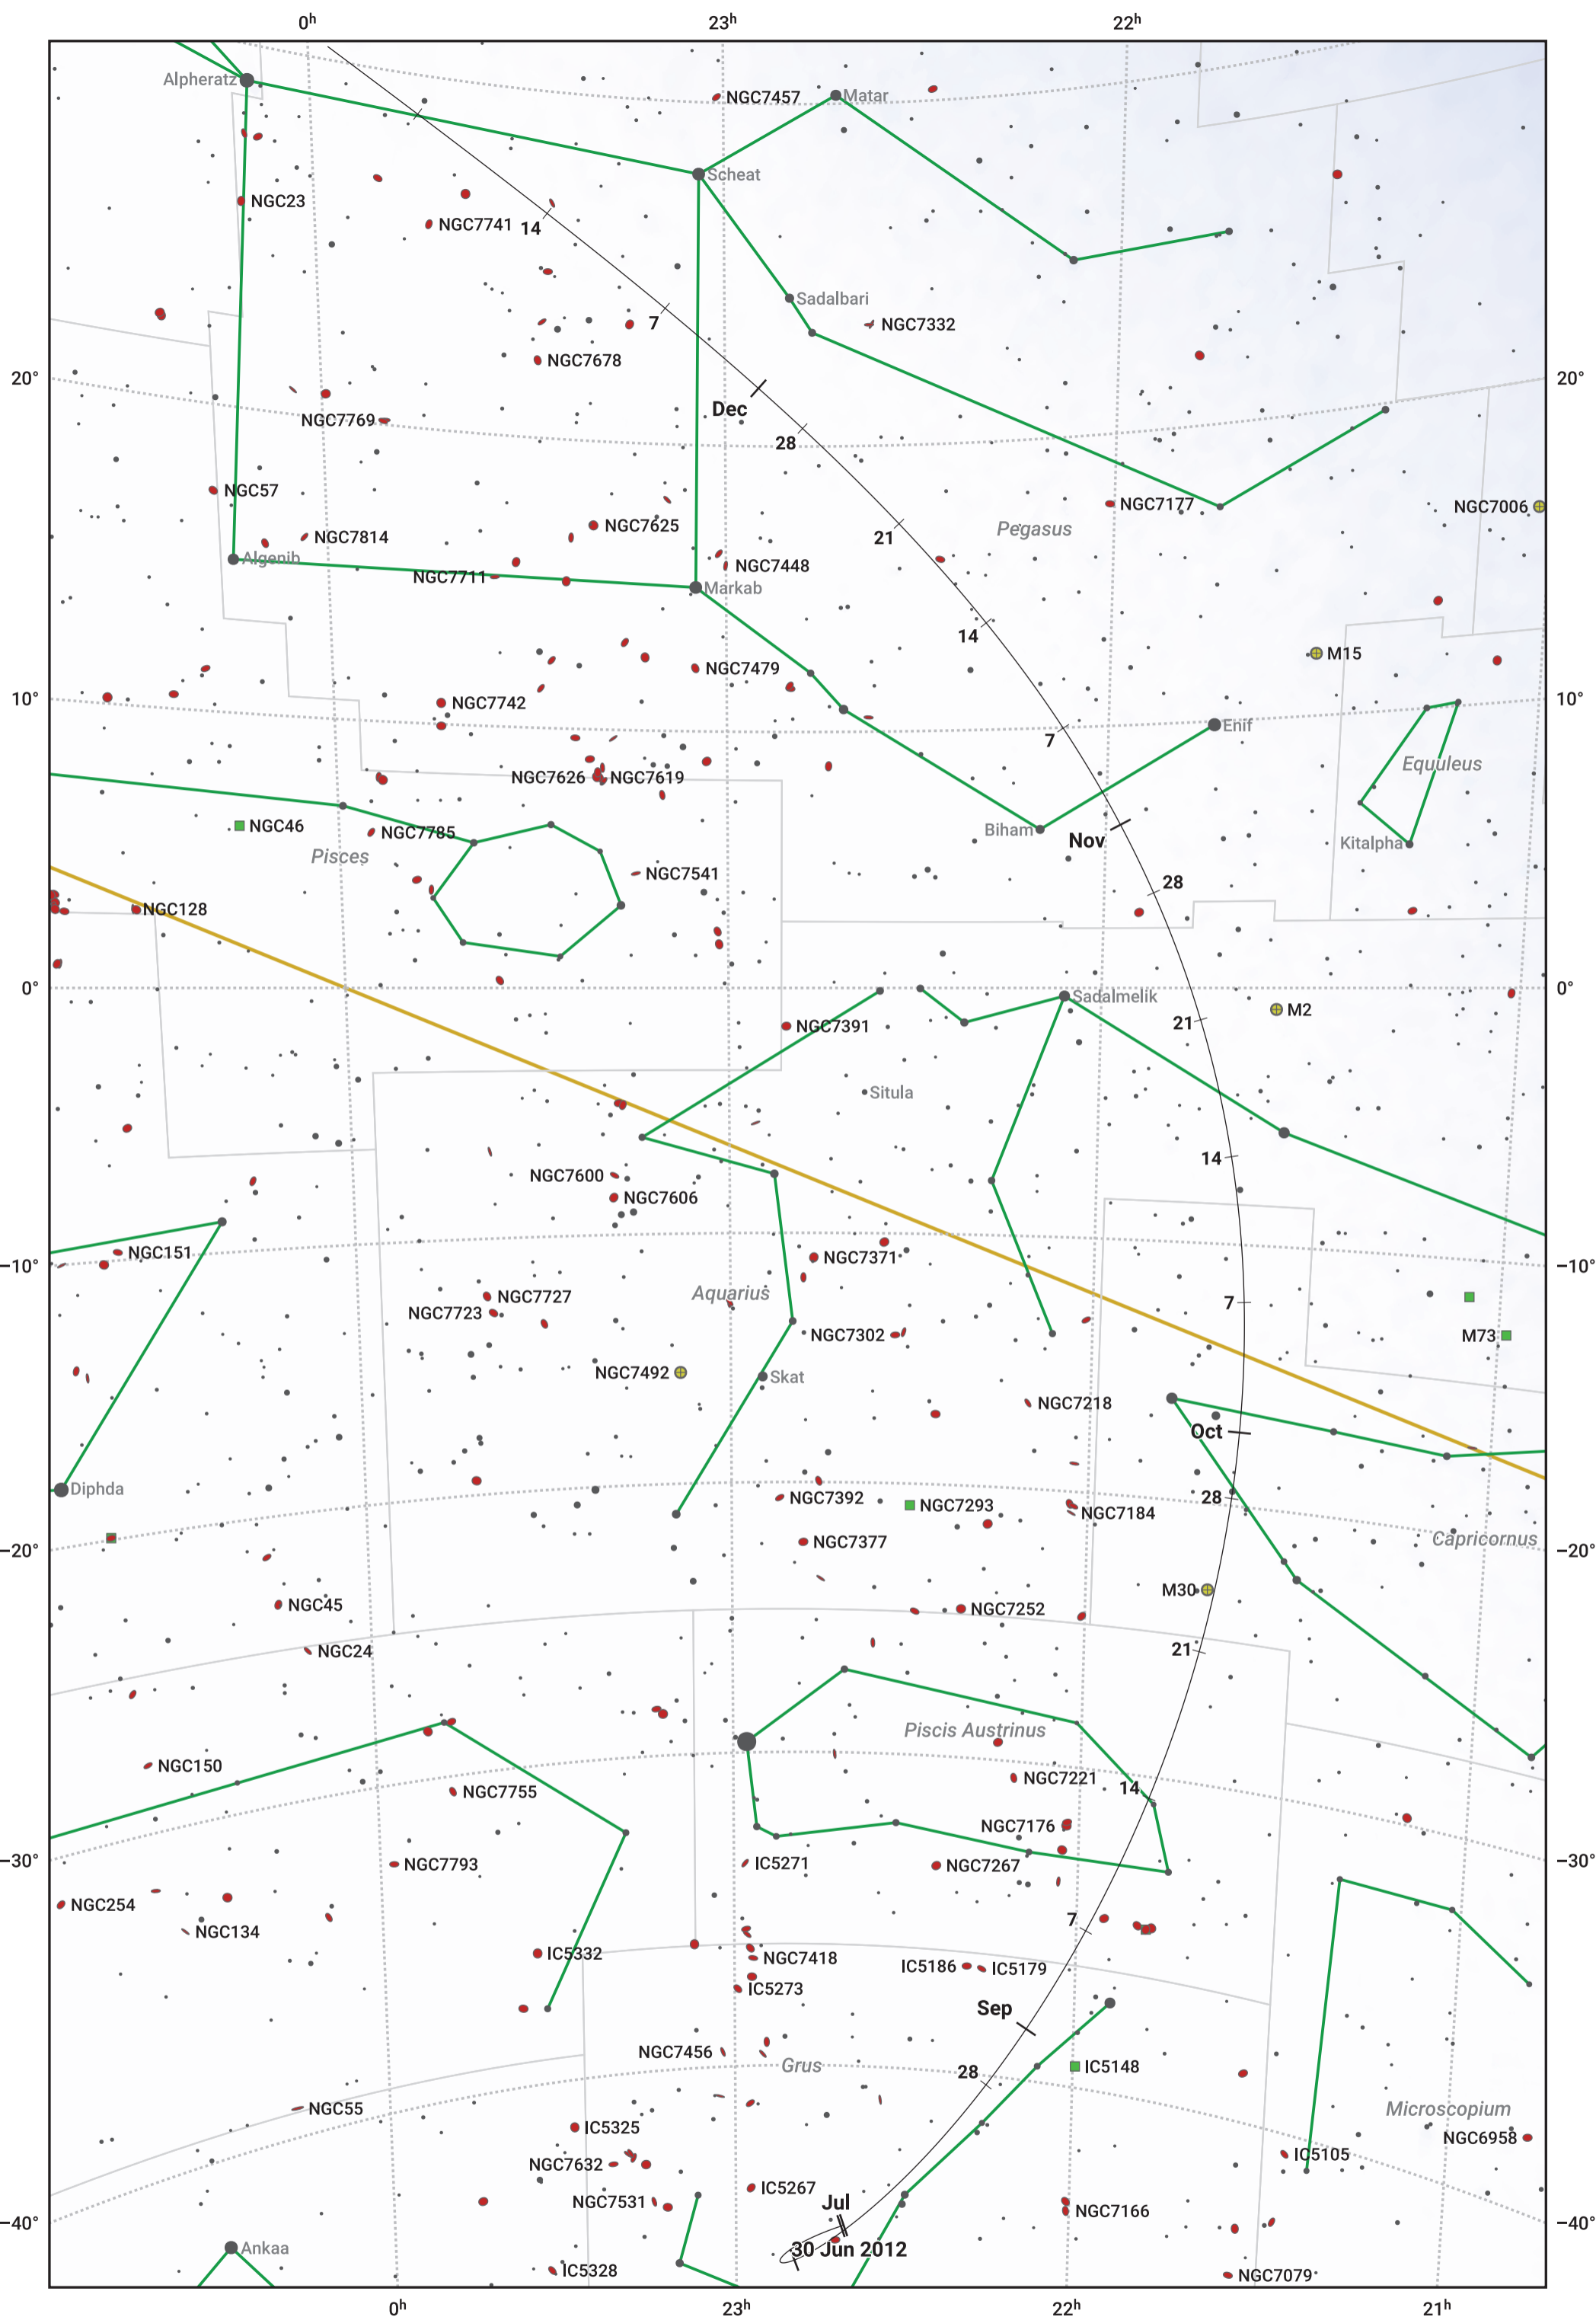

The path of 168P/Hergenrother starting on 30 Jun 2012

© Dominic Ford 2011–2024. Date markers placed at midnight UTC. Downloaded from <https://in-the-sky.org>

Magnitude scale: ● 7.0 ● 6.0 ● 5.0 ● 4.0 ● 3.0 ● 2.0 ● 1.0

— Ecliptic Plane

● Galaxy ● Bright nebula ● Open cluster ● Globular cluster

Date	Mag
2012 Jul 1	12.2
2012 Jul 28	11.2
2012 Aug 27	10.2
2012 Sep 1	10.1
2012 Nov 1	10.1
2012 Dec 11	11.2