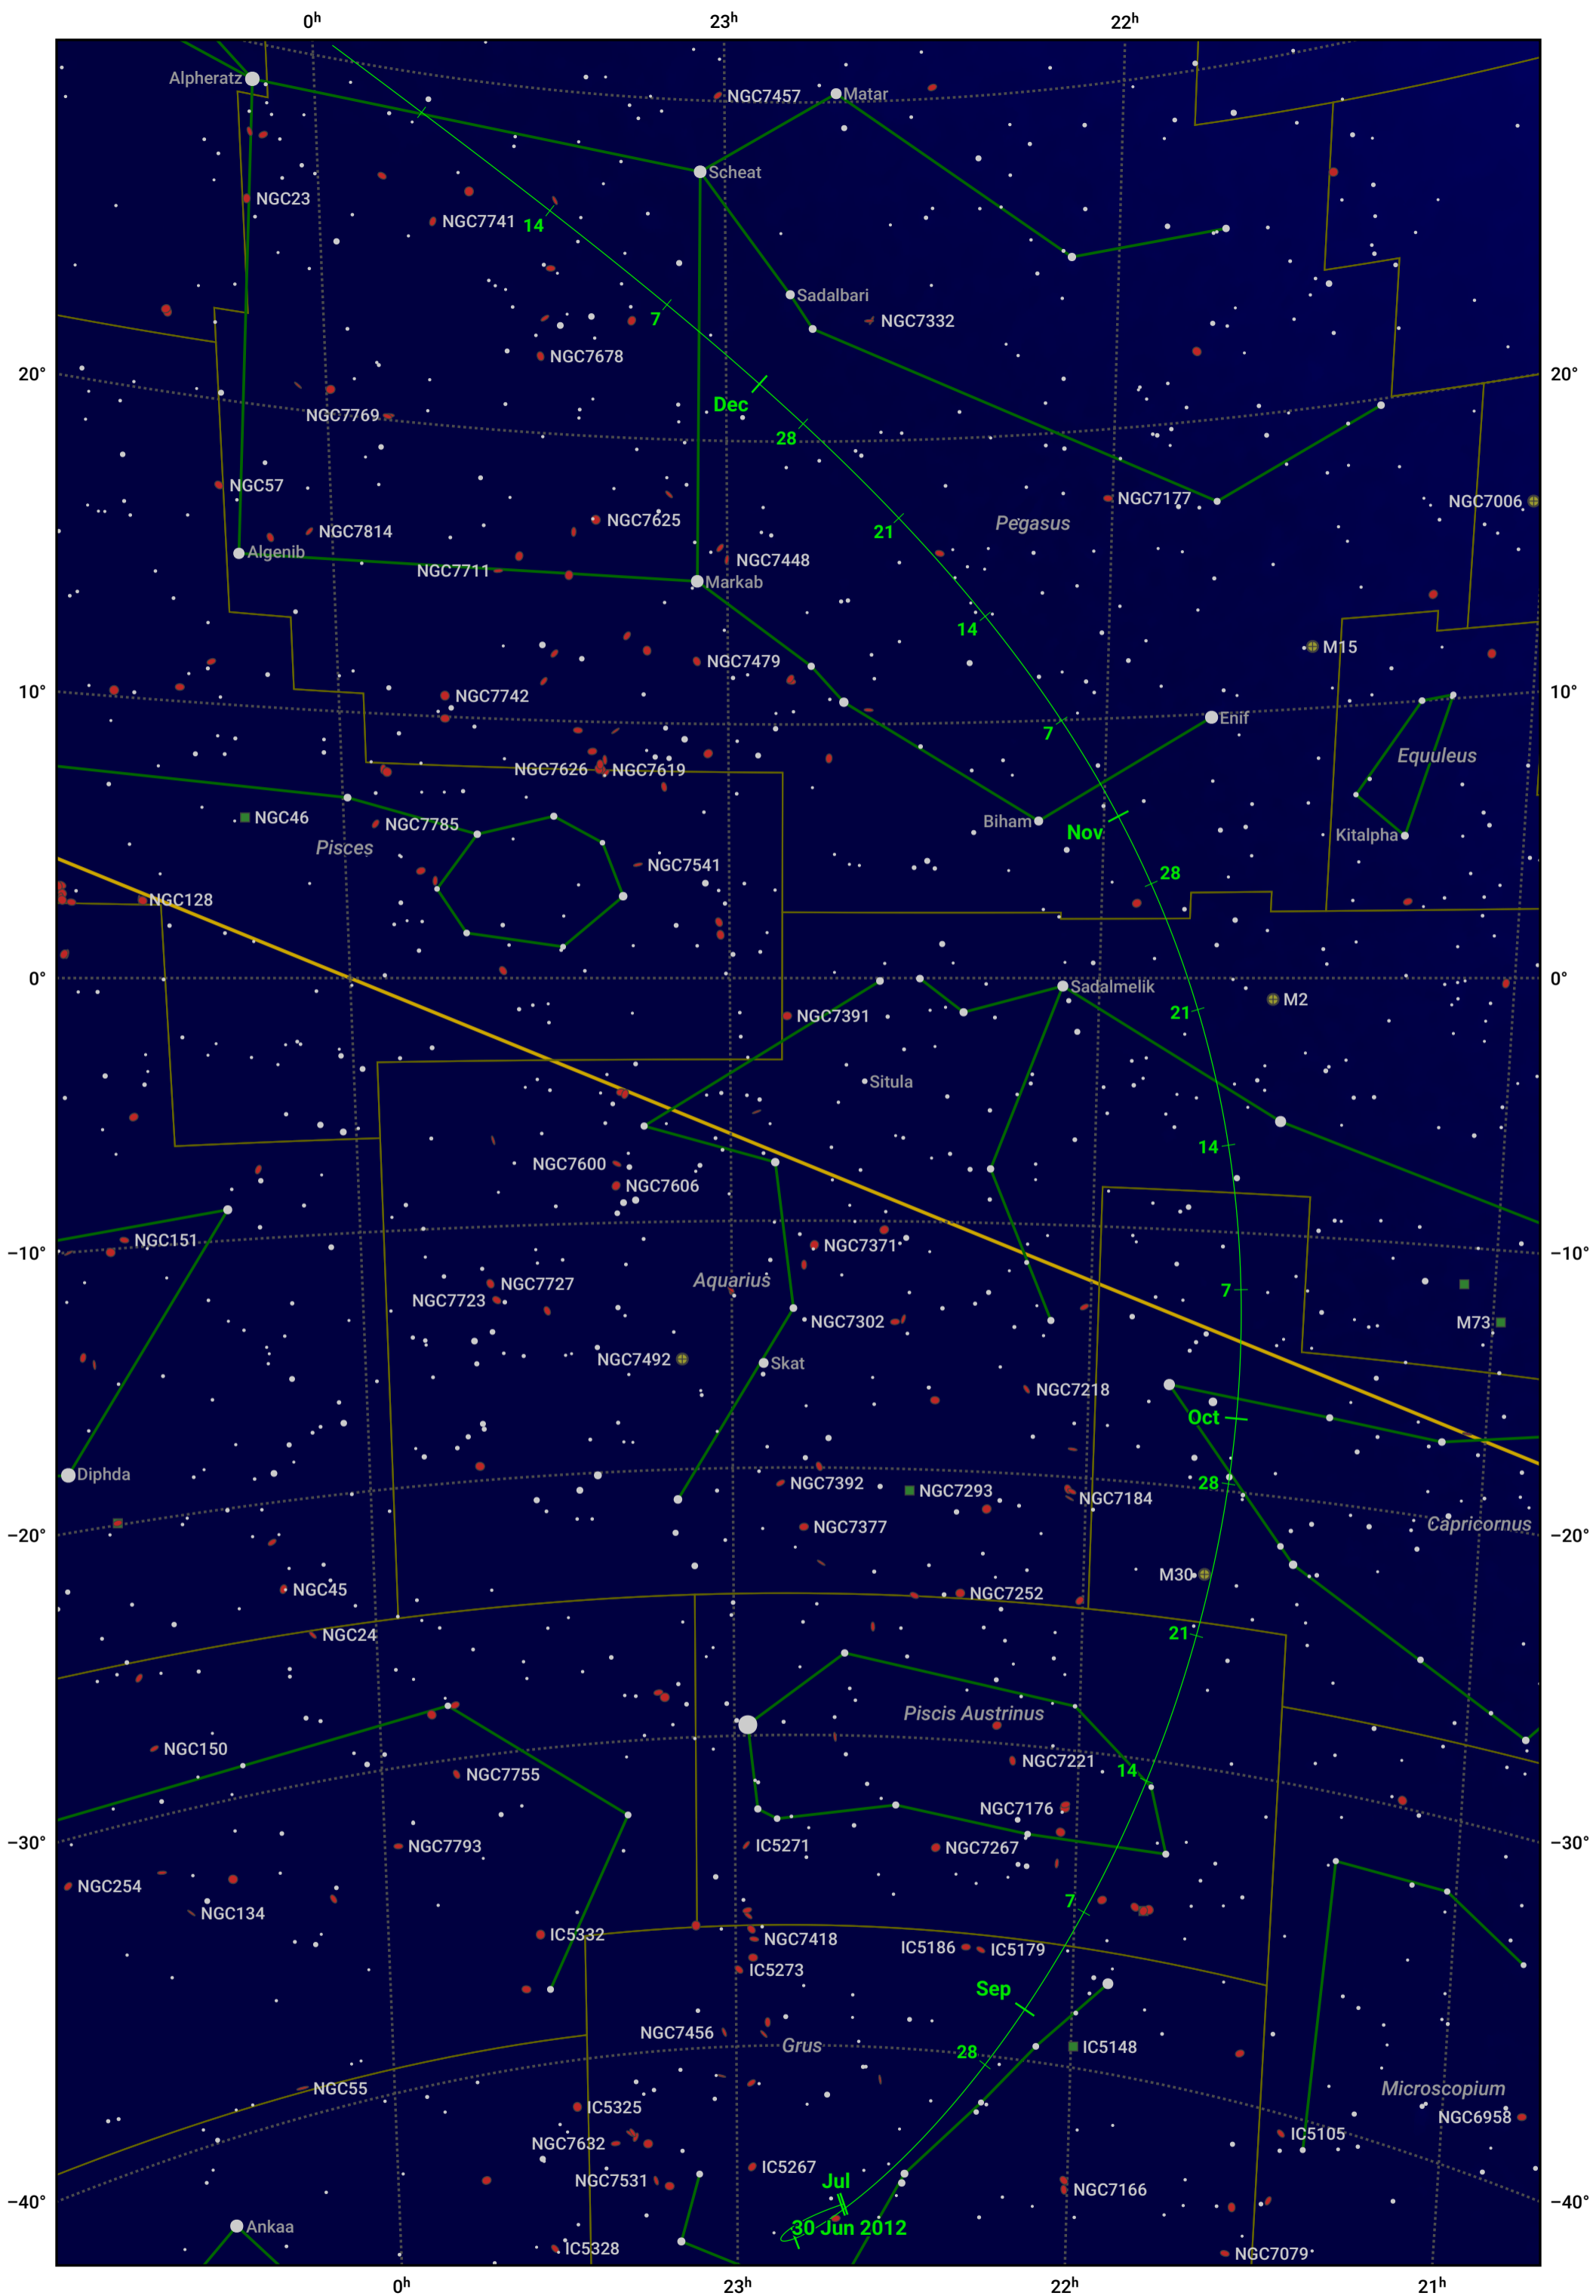

# The path of 168P/Hergenrother starting on 30 Jun 2012

© Dominic Ford 2011–2024. Date markers placed at midnight UTC. Downloaded from <https://in-the-sky.org>

Magnitude scale:    -7.0    -6.0    -5.0    -4.0    -3.0    -2.0    -1.0

— Ecliptic Plane

● Galaxy    
 ■ Bright nebula    
 ● Open cluster    
 ● Globular cluster

Date	Mag
2012 Jul 1	12.2
2012 Jul 28	11.2
2012 Aug 27	10.2
2012 Sep 1	10.1
2012 Nov 1	10.1
2012 Dec 11	11.2