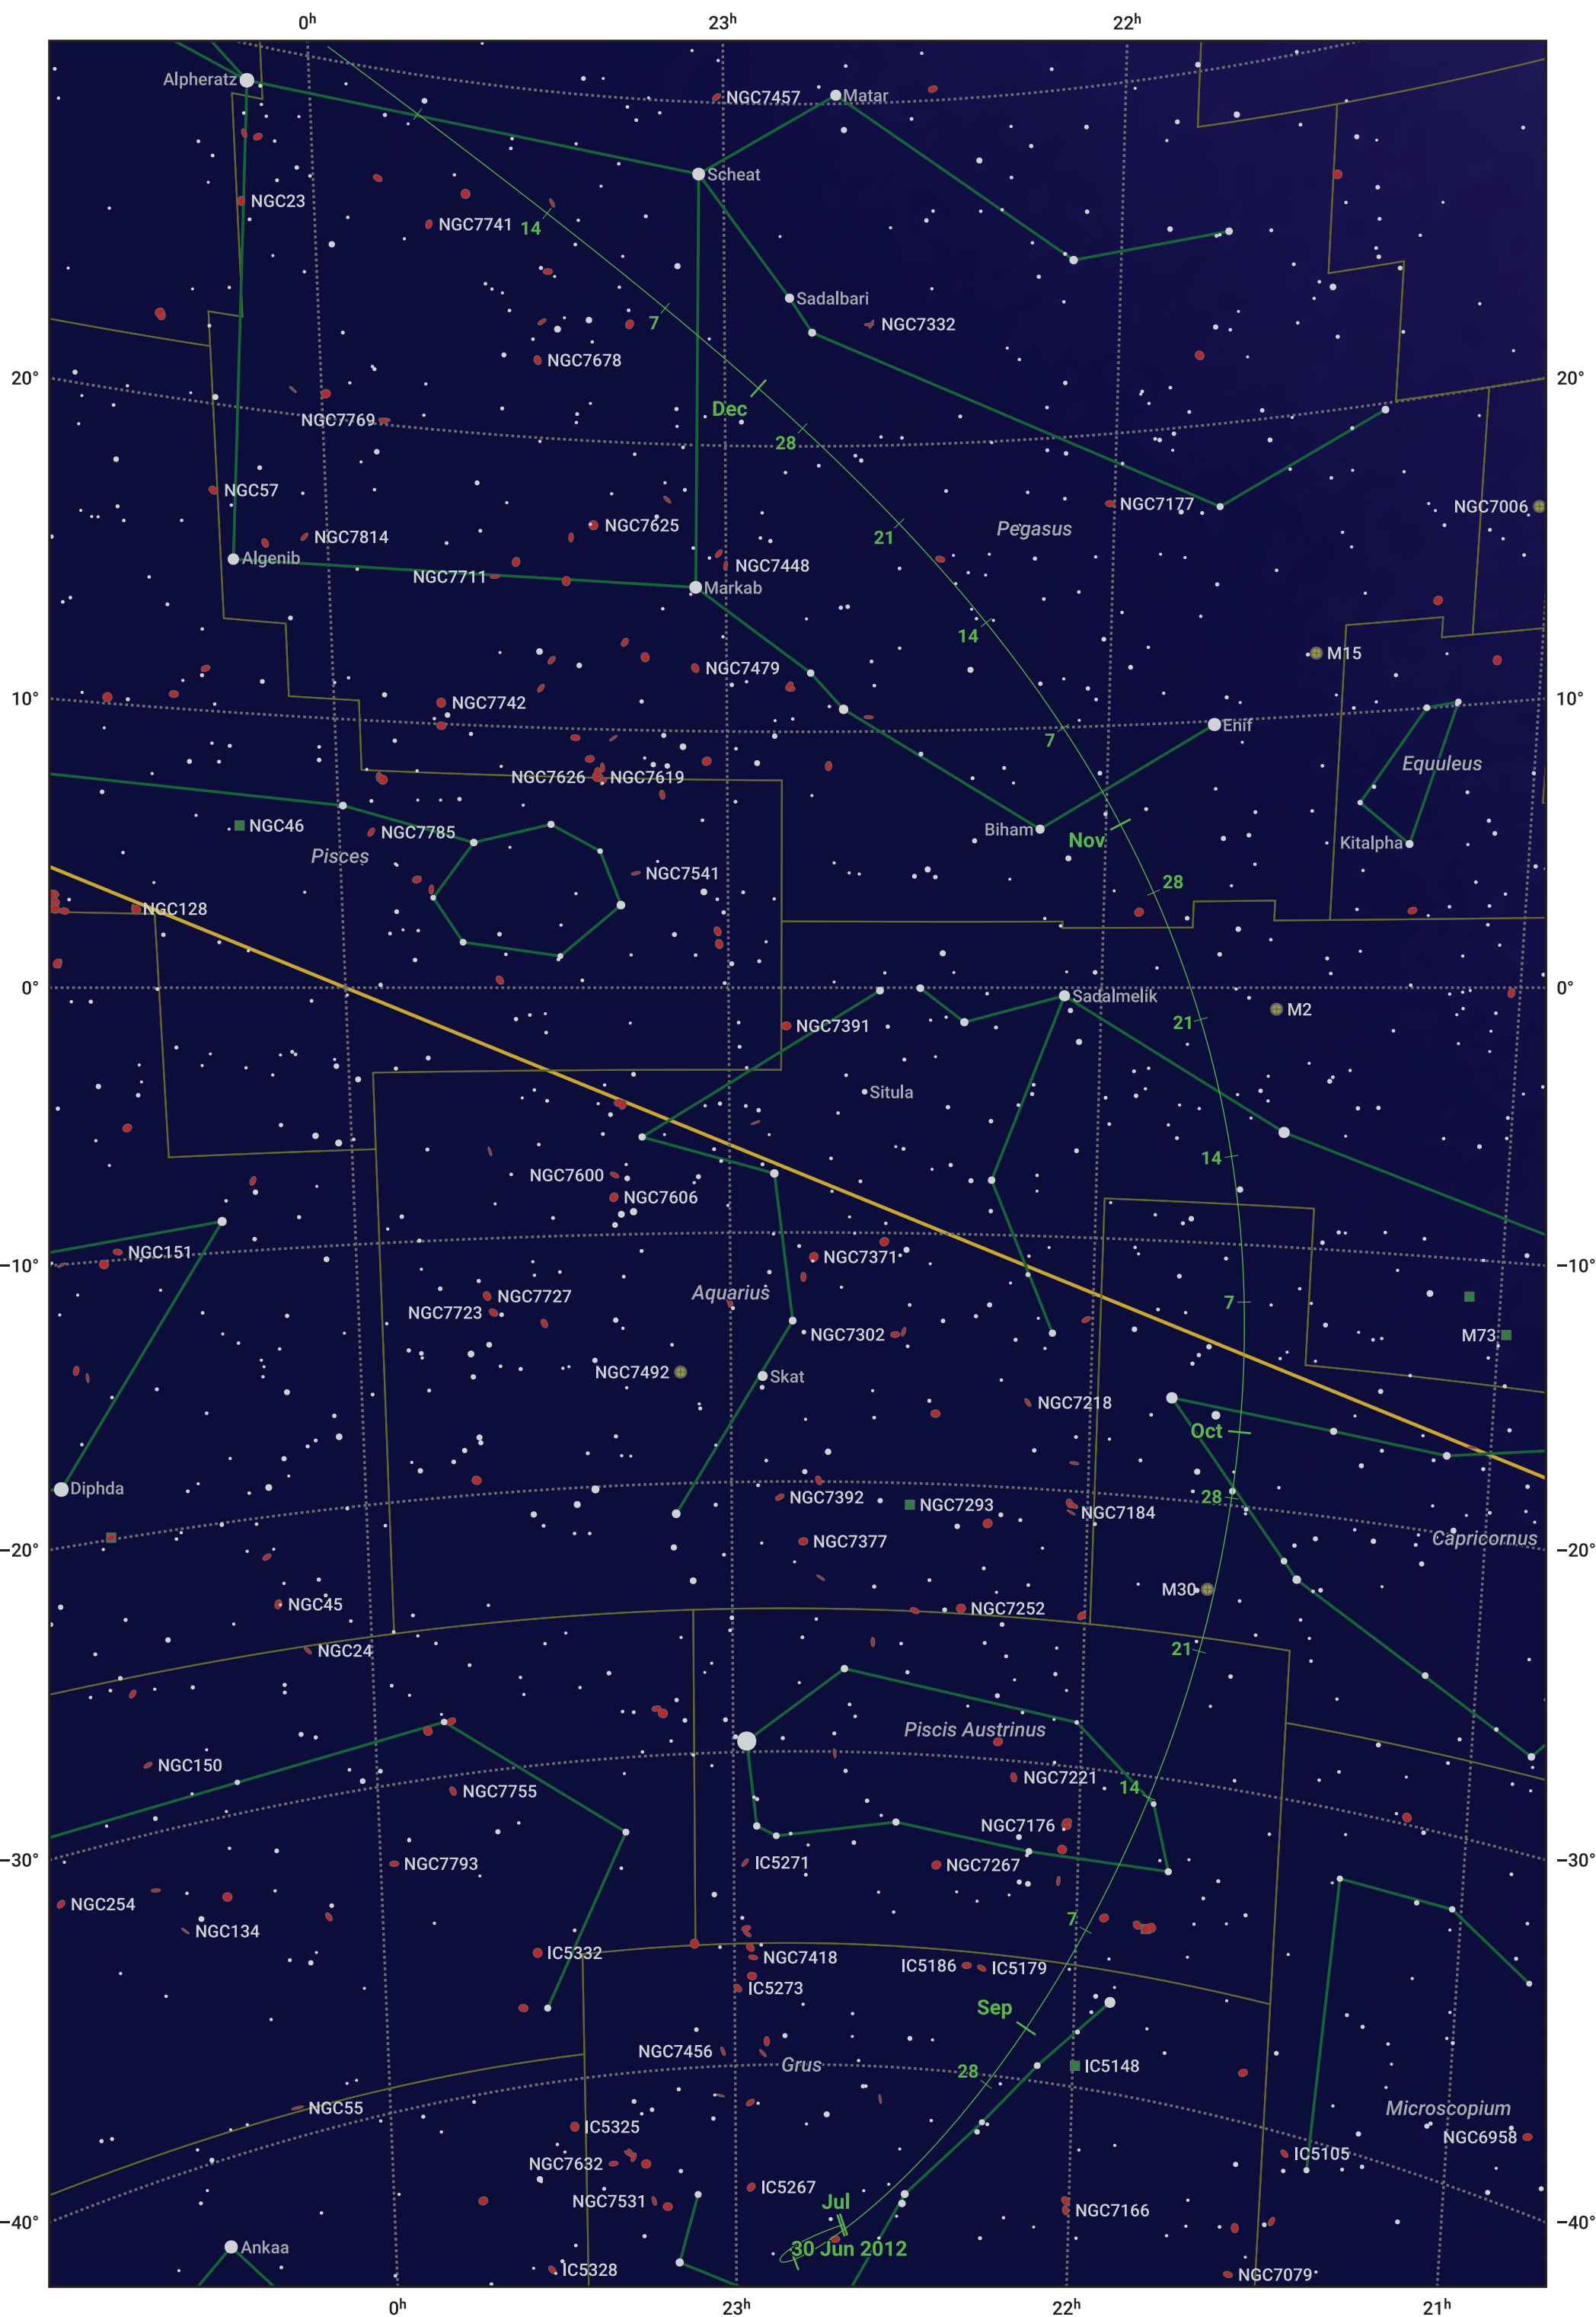

The path of 168P/Hergenrother starting on 30 Jun 2012

© Dominic Ford 2011–2024. Date markers placed at midnight UTC. Downloaded from <https://in-the-sky.org>

Magnitude scale: ● 7.0 ● 6.0 ● 5.0 ● 4.0 ● 3.0 ● 2.0 ● 1.0

— Ecliptic Plane

● Galaxy ● Bright nebula ● Open cluster ● Globular cluster

Date	Mag
2012 Jul 1	12.2
2012 Jul 28	11.2
2012 Aug 27	10.2
2012 Sep 1	10.1
2012 Nov 1	10.1
2012 Dec 11	11.2