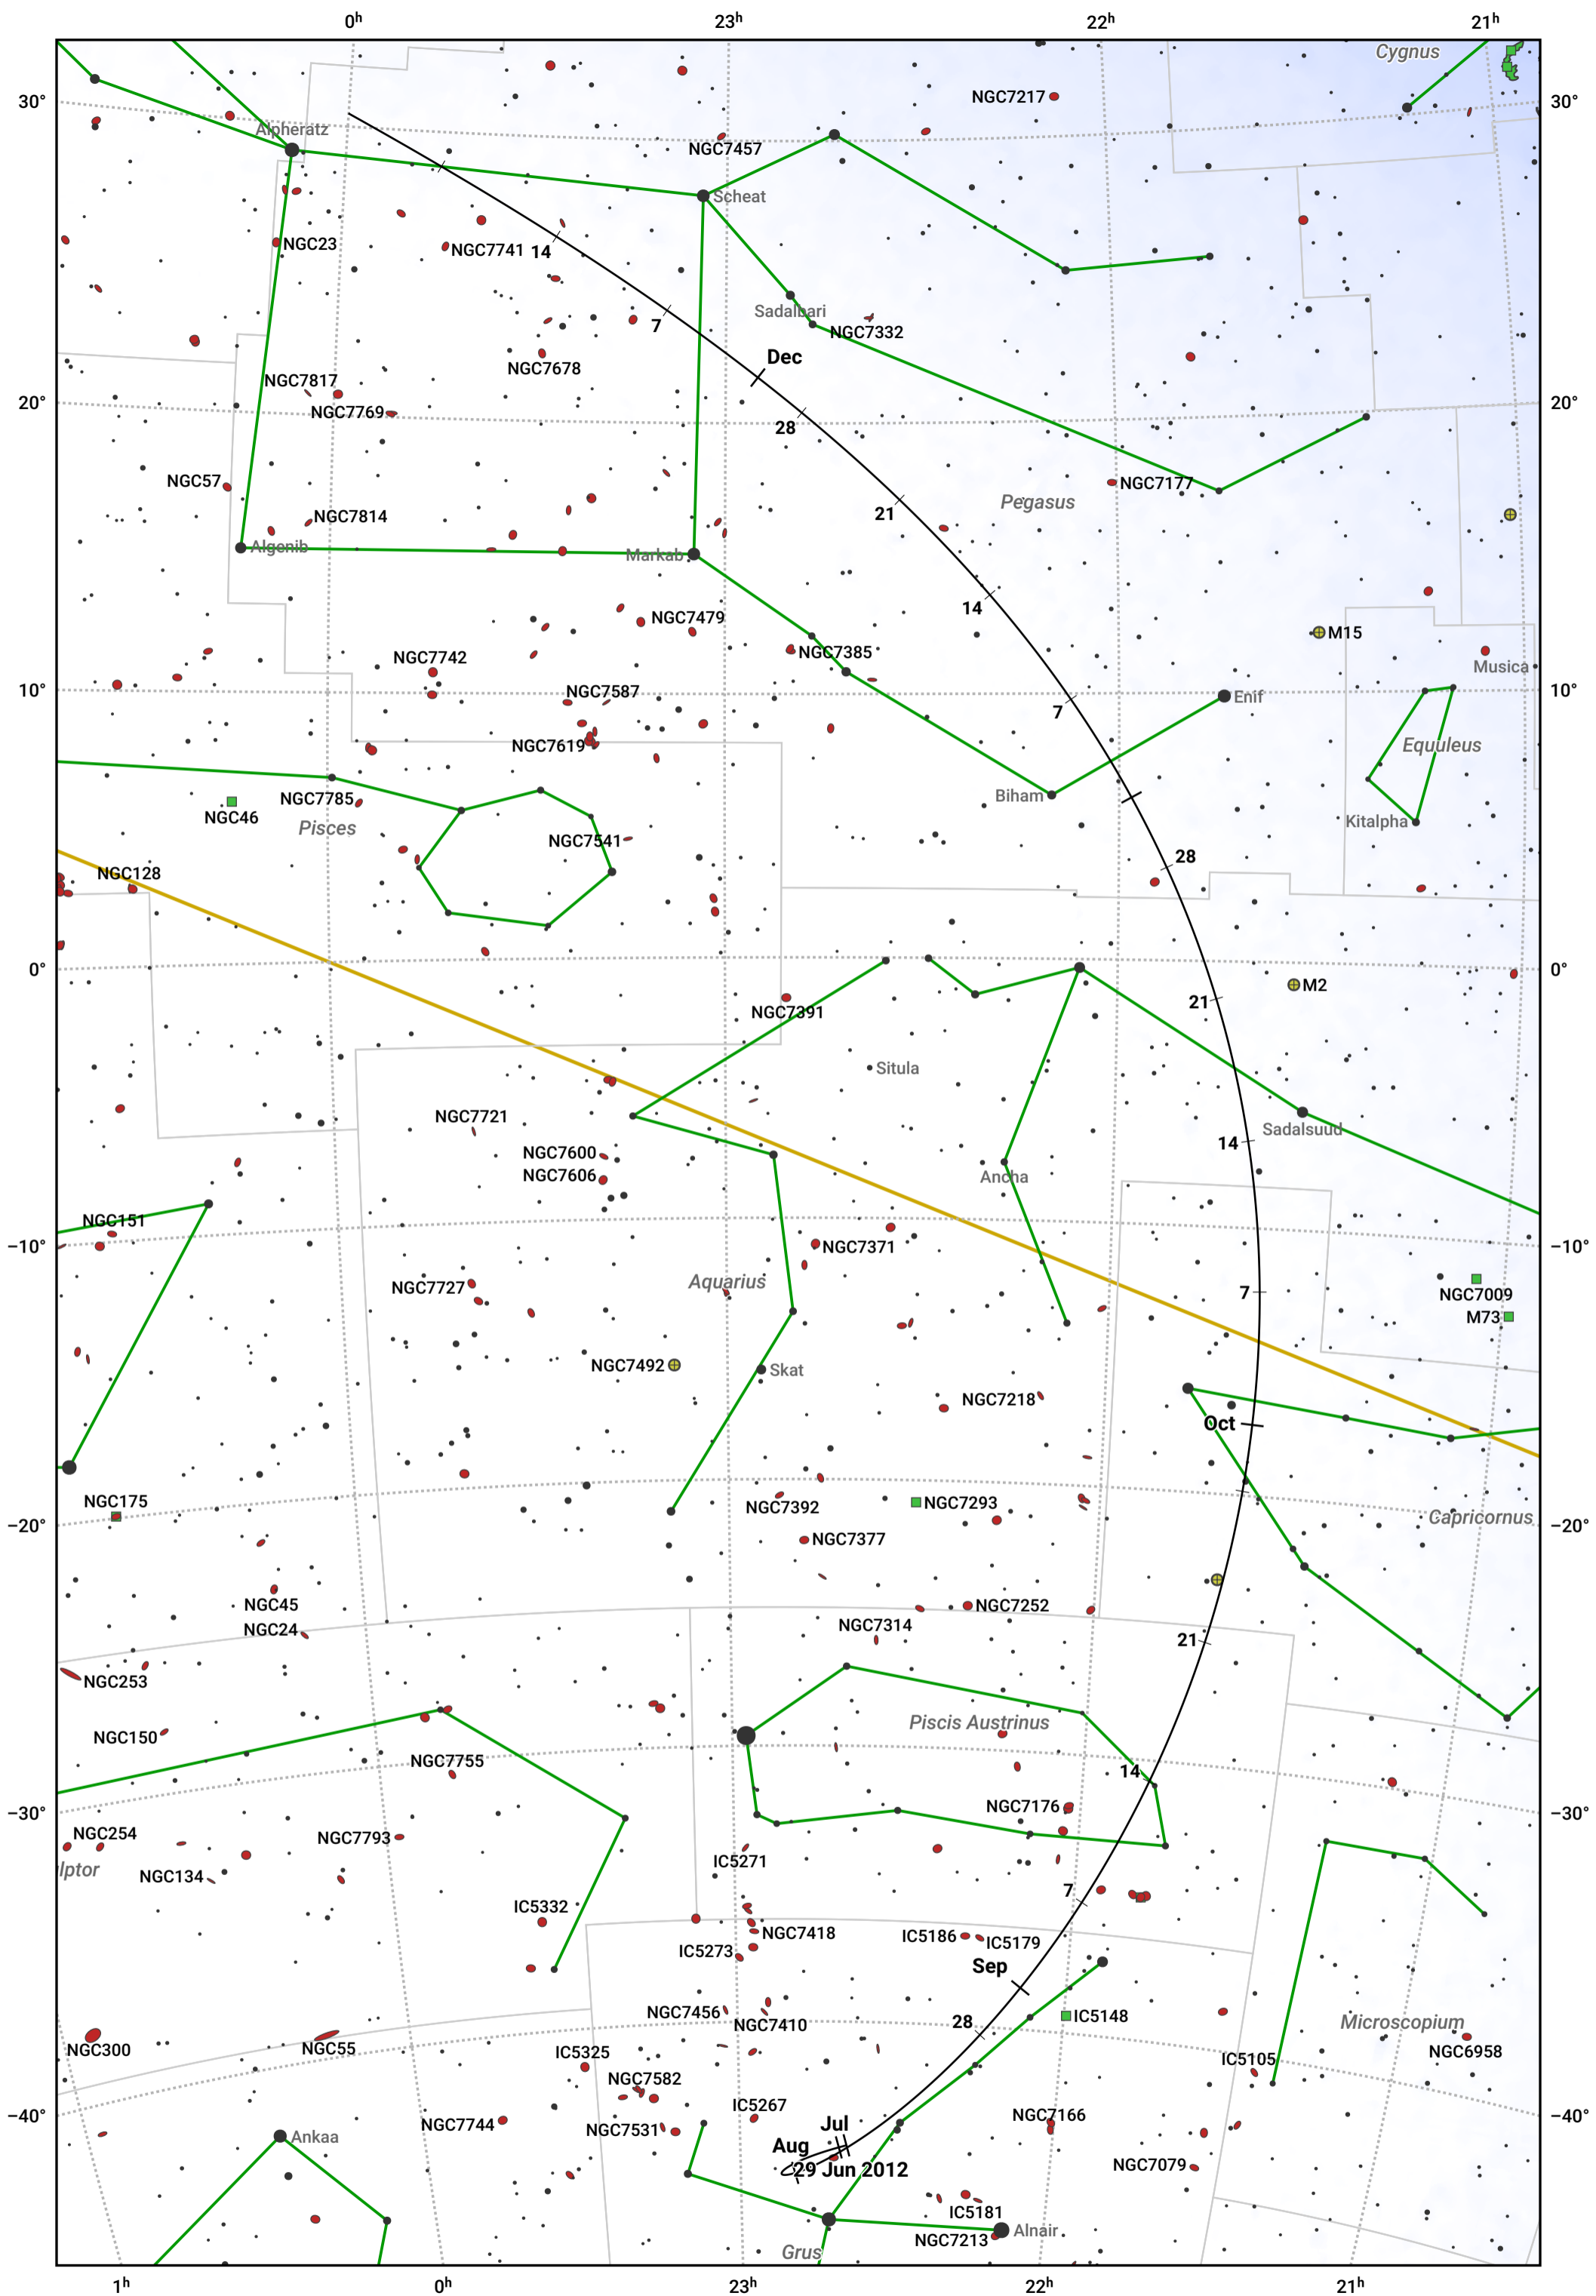

The path of 168P/Hergenrother starting on 29 Jun 2012

© Dominic Ford 2011–2024. Date markers placed at midnight UTC. Downloaded from <https://in-the-sky.org>

Magnitude scale: 1.0 2.0 3.0 4.0 5.0 6.0 7.0

— Ecliptic Plane

Galaxy Bright nebula Open cluster Globular cluster

Date	Mag
2012 Jul 1	12.2
2012 Jul 27	11.3
2012 Aug 26	10.3
2012 Sep 1	10.1
2012 Nov 1	10.2
2012 Dec 12	11.3