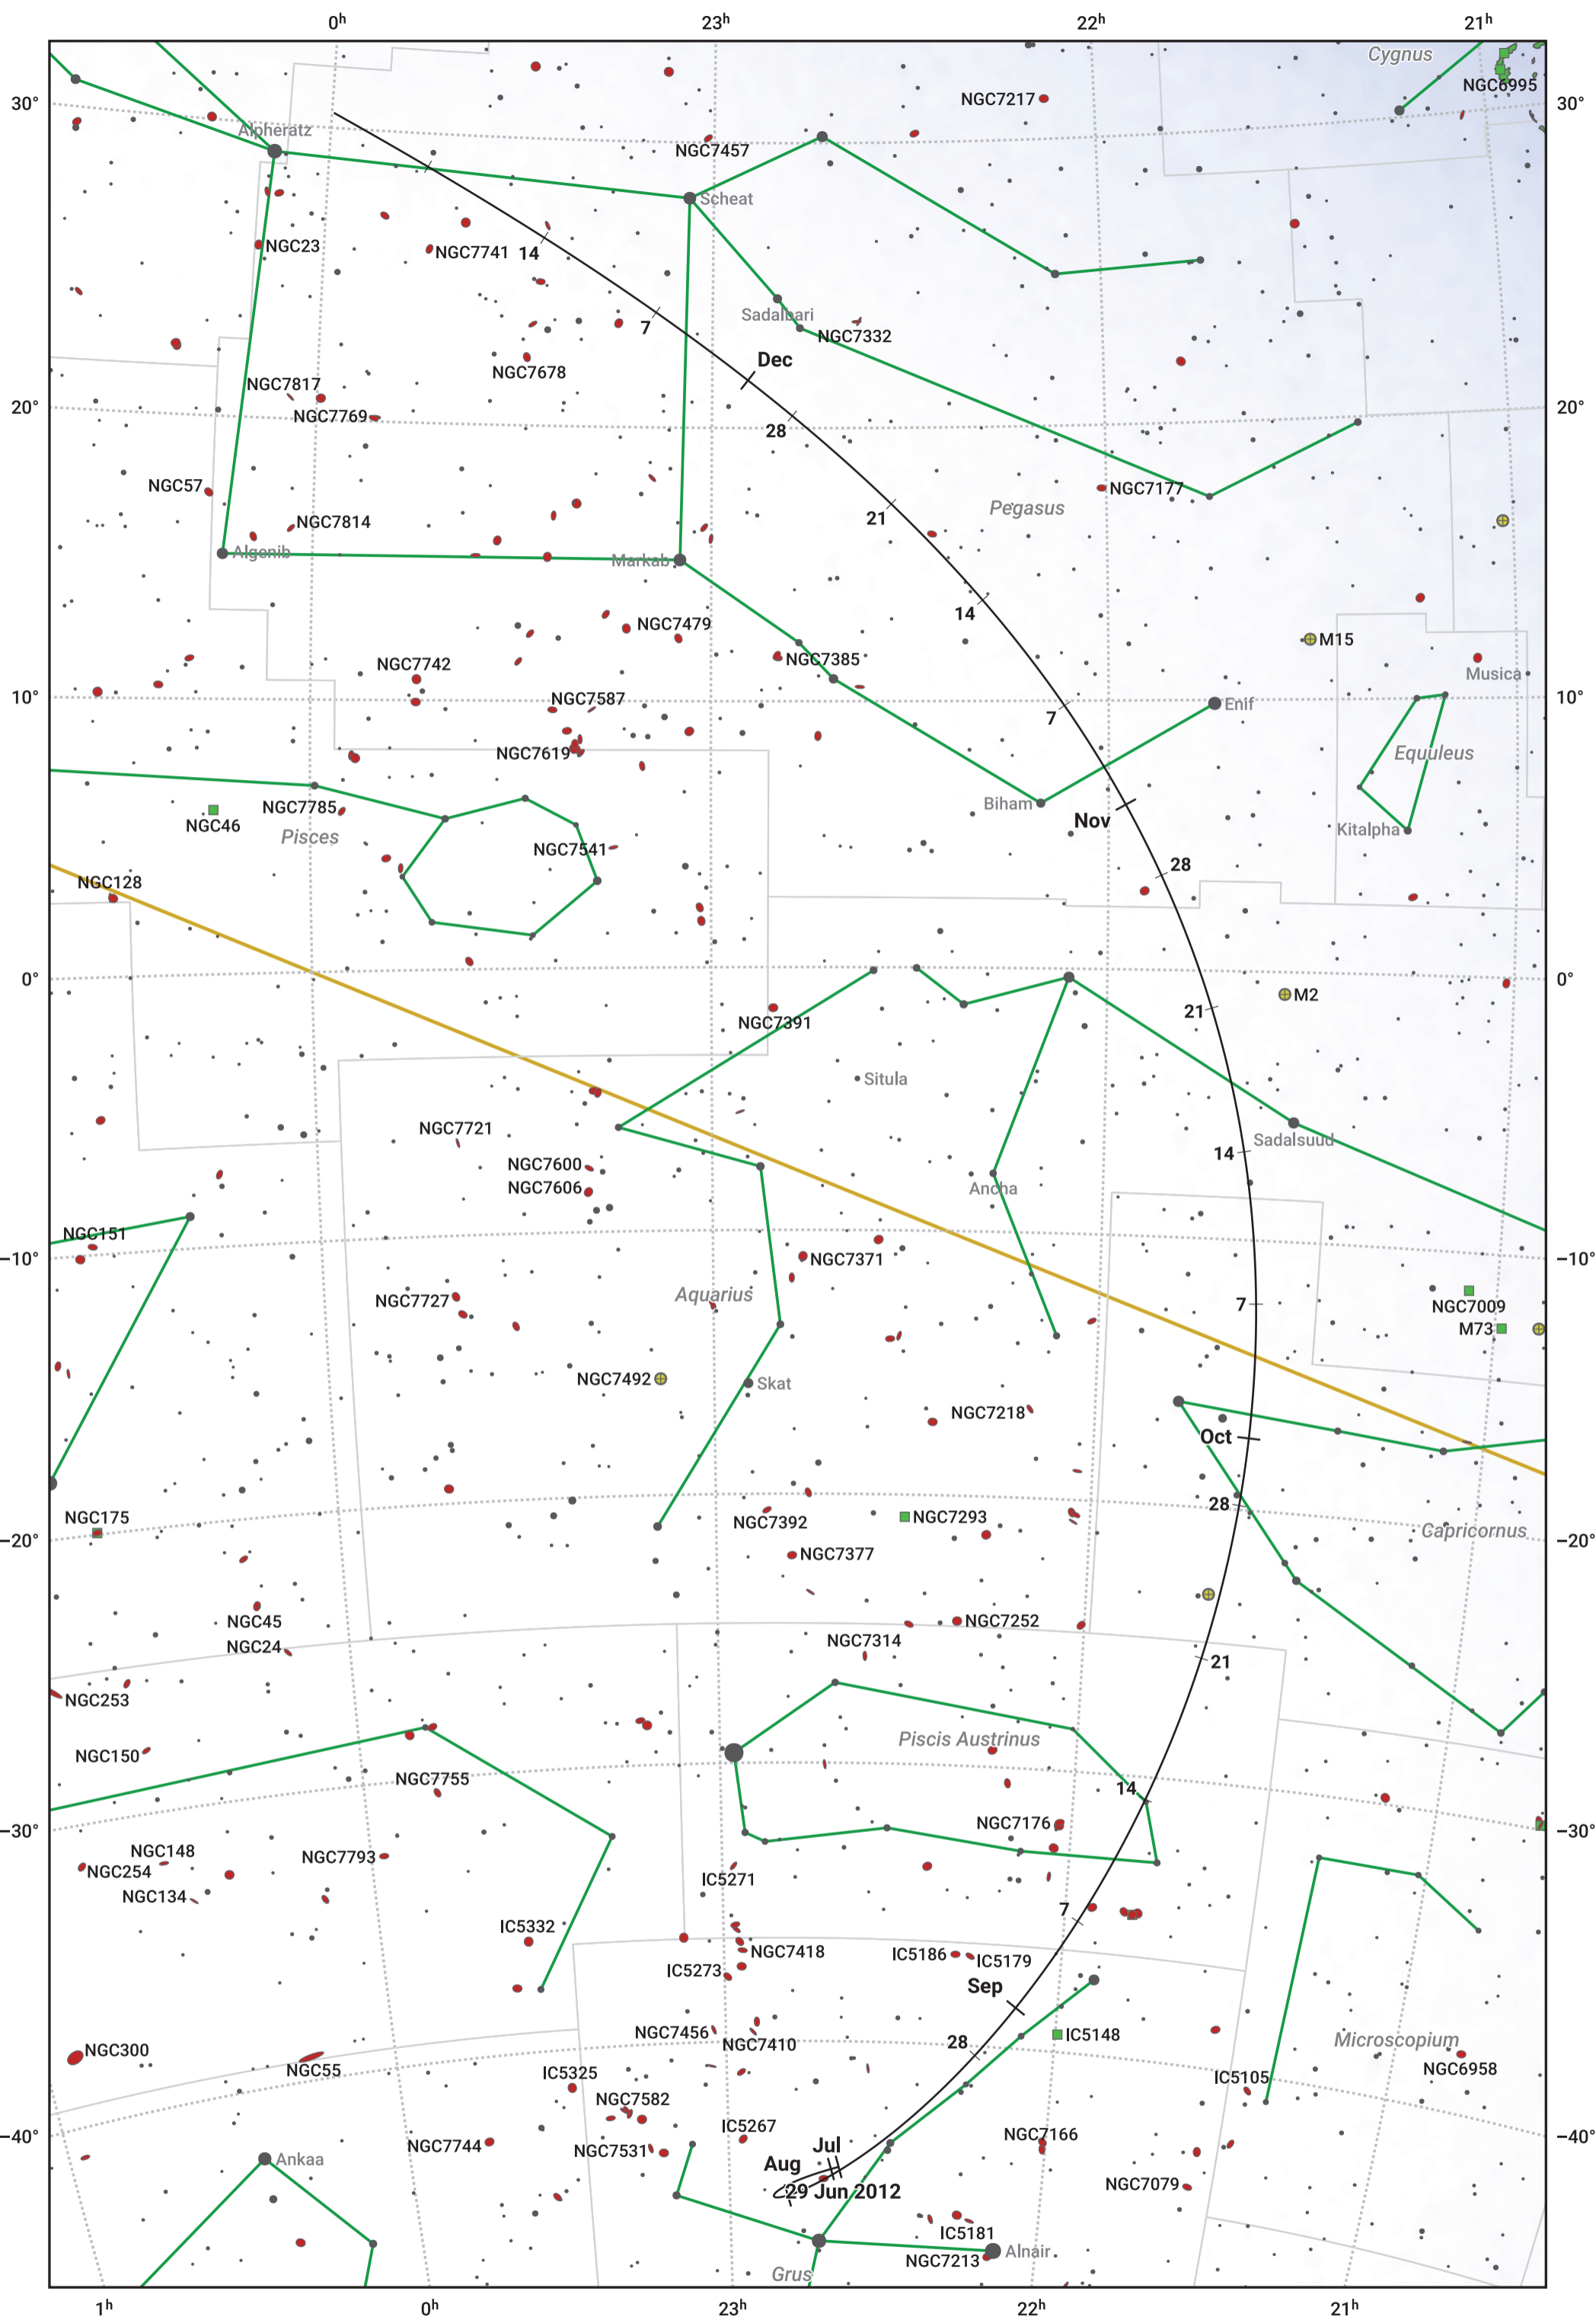

The path of 168P/Hergenrother starting on 29 Jun 2012

© Dominic Ford 2011–2024. Date markers placed at midnight UTC. Downloaded from <https://in-the-sky.org>

Magnitude scale: ● 7.0 ● 6.0 ● 5.0 ● 4.0 ● 3.0 ● 2.0 ● 1.0

— Ecliptic Plane

● Galaxy ● Bright nebula ● Open cluster ● Globular cluster

Date	Mag
2012 Jul 1	12.2
2012 Jul 27	11.3
2012 Aug 25	10.3
2012 Sep 1	10.1
2012 Nov 1	10.1
2012 Dec 13	11.3